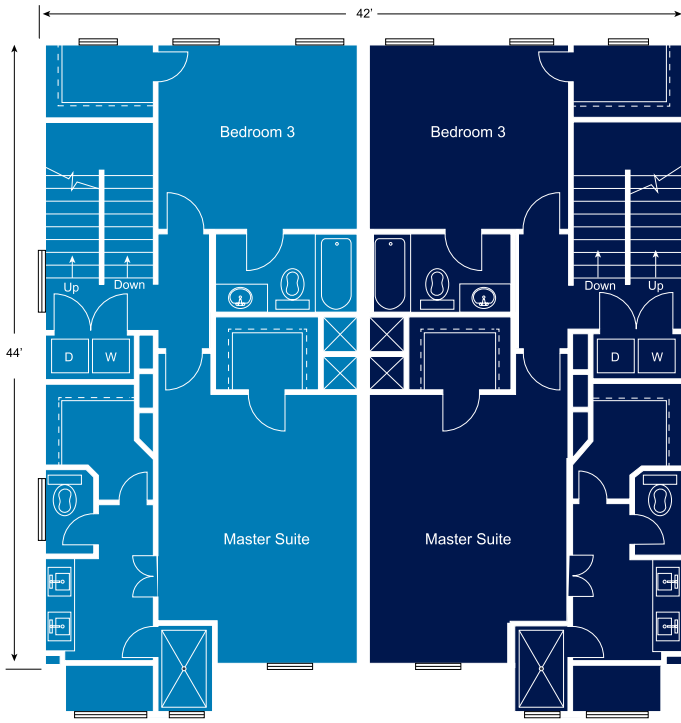

MASTER BATHROOM :

12x24 Porcelain Tile, bath & shower tile
Jetted Corner Tub
Glass Enclosed Shower
Delta Plumbing Fixtures
Undermounted Sink
Arctic White Quartz Countertop
Cantoni A76 Rovere Grigio Vena
Bathroom Cabinet

Unit 01

Unit 02

FIRST FLOOR

Unit 01

Unit 02

SECOND FLOOR

Unit 01

THIRD FLOOR

Unit 01

Unit 02

ROOF DECK

Unit 01

Unit 02

FIRST FLOOR

Unit 01

Unit 02

SECOND FLOOR

Unit 01

Unit 02

THIRD FLOOR

Unit 01

Unit 02

ROOF DECK

Elite EaDo