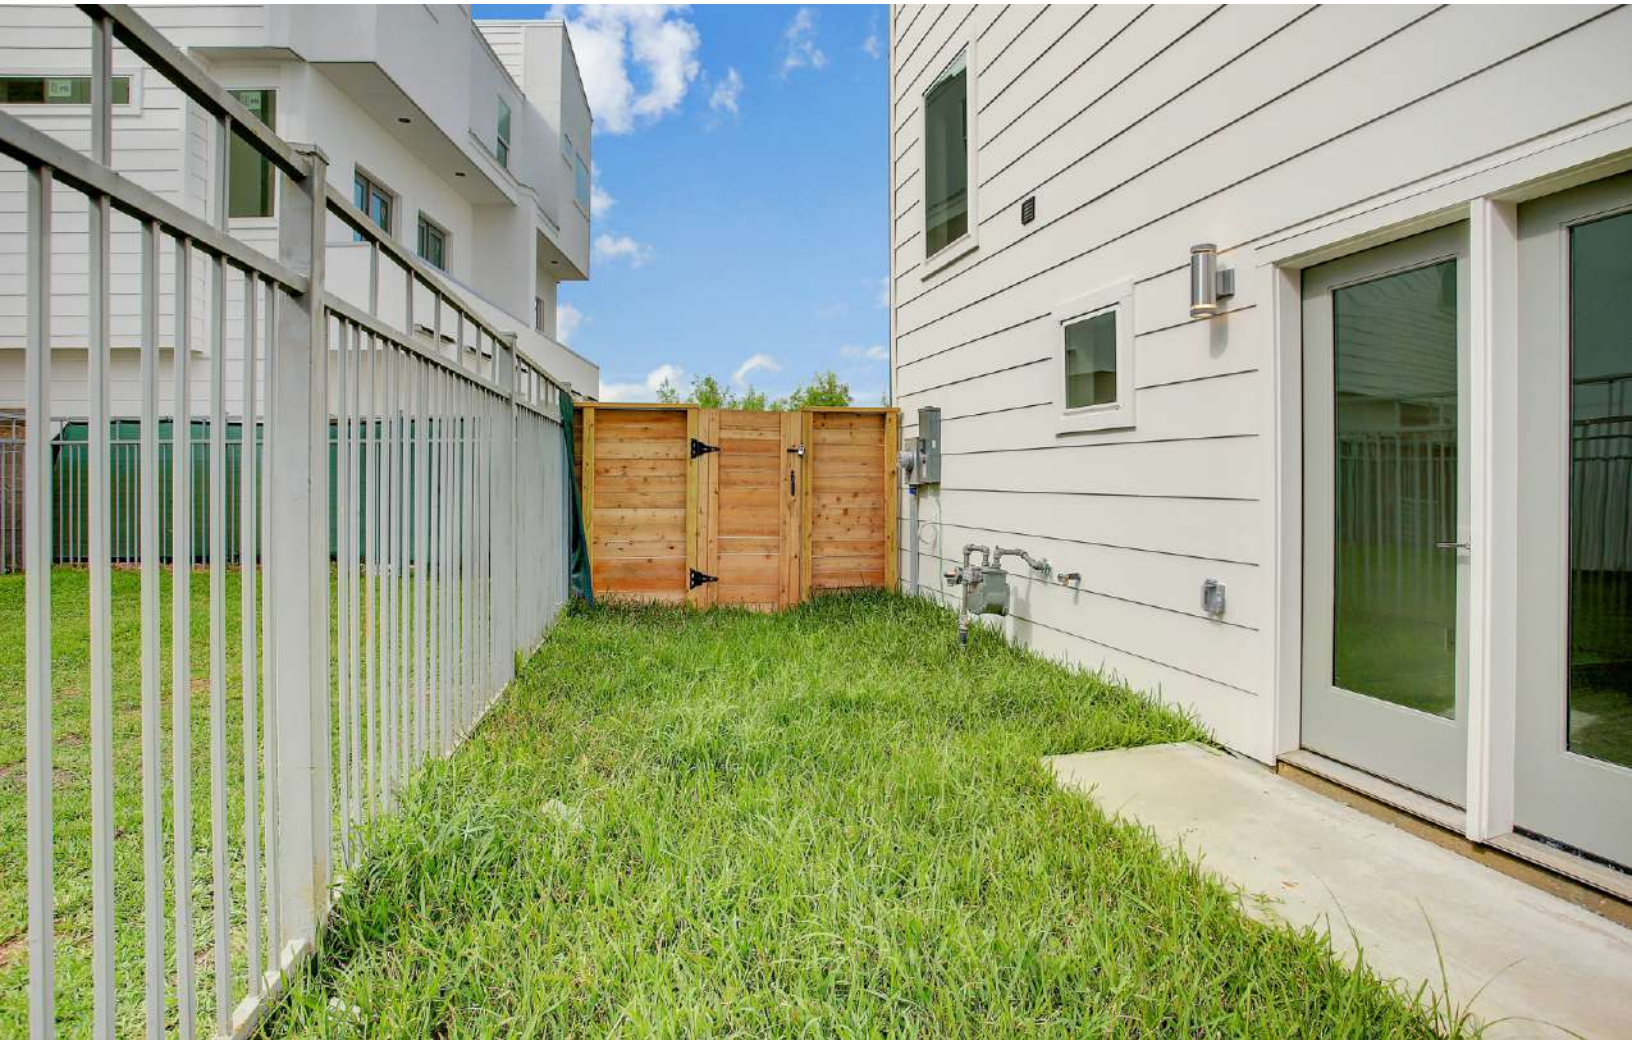

Elite EaDo
MODERN TOWNHOMES FOR SALE

Elite EaDo

MODERN TOWNHOMES FOR SALE

FIRST FLOOR

(ENTRY WAY FIRST BEDROOM,
FIRST BATHROOM)

Engineered Hardwood
(Foyer, Landing & Stairs)
First Bedroom Carpet
(Tranquil Moments - Stormy)
Gray 12x24 Porcelain Tile (Floors)
White Ice Bright 4x10 Ceramic Tile
(Shower Wall)
Arctic White Quartz Countertops
Cantoni A76 Rovere Grigio Vena
Bathroom Cabinet
Undermounted sink
Delta Plumbing Fixtures