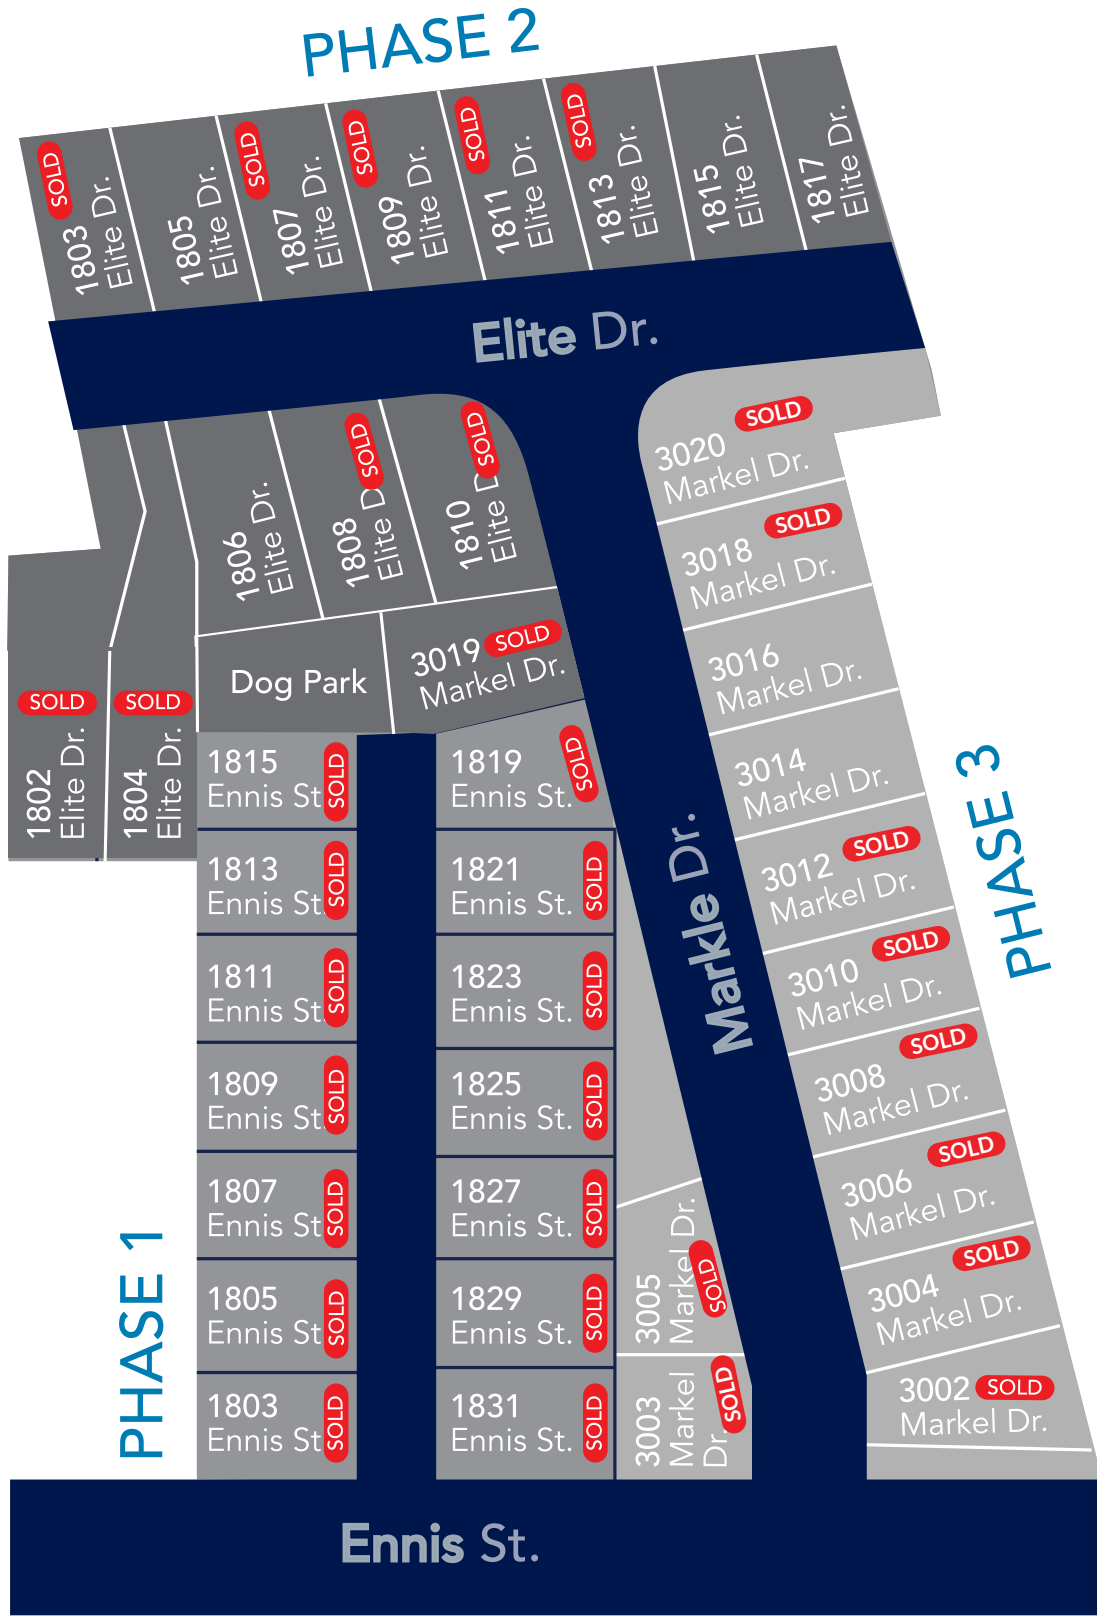

SECOND FLOOR

Unit 01

Unit 02

THIRD FLOOR

Unit 01

Unit 02

ROOF DECK

Elite EaDo

EAST DOWNTOWN

Nancy's Hustle

The Rustic

The Original Ninfa's on Navigation

Indianola

Minute Maid Park

8th Wonder Brewery

EADO Fitness