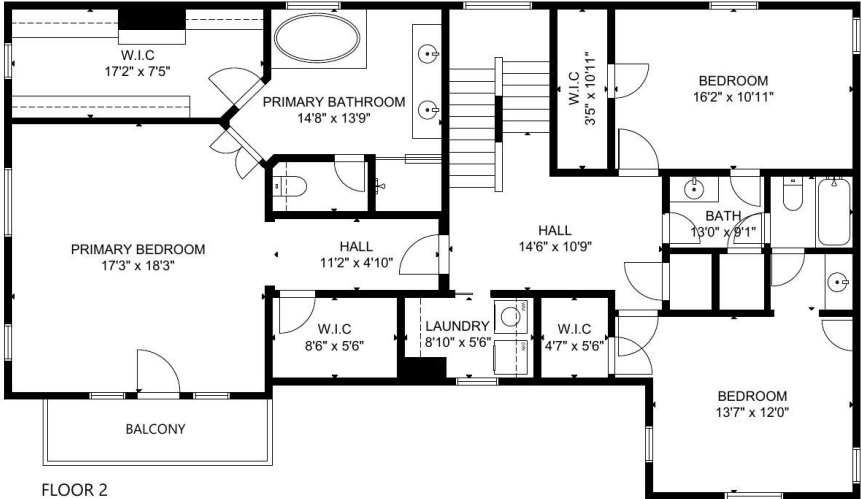

510 Park Trail Ln, Houston, TX, 77007, US

GROSS INTERNAL AREA
 TOTAL: 4,096 sq ft
 FLOOR 1: 1,715 sq ft, FLOOR 2: 1,558 sq ft
 FLOOR 3: 823 sq ft
 EXCLUDED AREA: GARAGE: 375 sq ft
 SIZE AND DIMENSIONS ARE APPROXIMATE, ACTUAL MAY VARY.