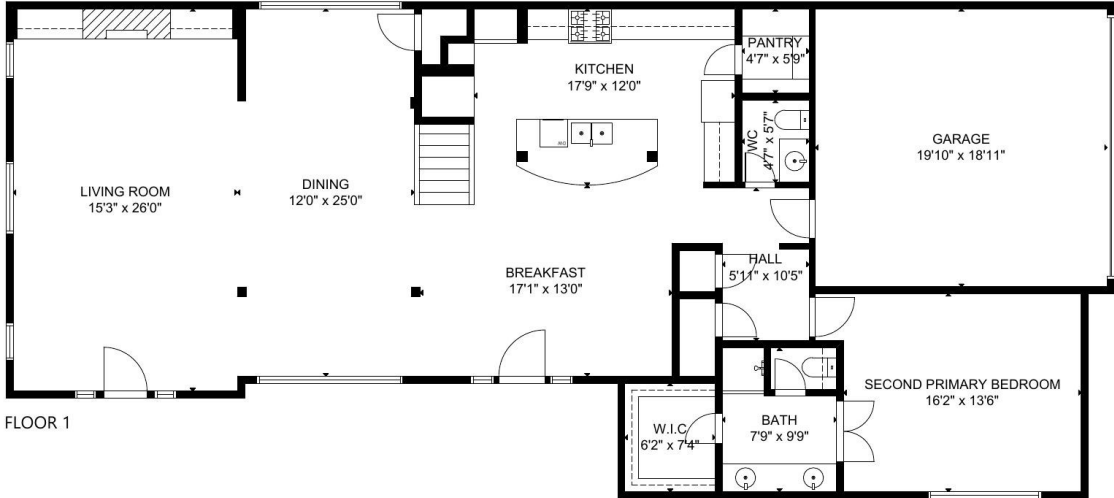

510 Park Trail Ln, Houston, TX, 77007, US

GROSS INTERNAL AREA
 TOTAL: 4,096 sq ft
 FLOOR 1: 1,715 sq ft, FLOOR 2: 1,558 sq ft
 FLOOR 3: 823 sq ft
 EXCLUDED AREA: GARAGE: 375 sq ft
 SIZE AND DIMENSIONS ARE APPROXIMATE, ACTUAL MAY VARY.