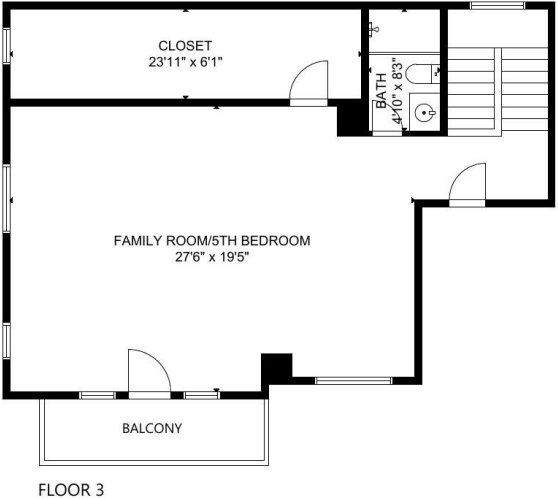

510 Park Trail Ln, Houston, TX, 77007, US

GROSS INTERNAL AREA
 TOTAL: 4,096 sq ft
 FLOOR 1: 1,715 sq ft, FLOOR 2: 1,558 sq ft
 FLOOR 3: 823 sq ft
 EXCLUDED AREA: GARAGE: 375 sq ft
 SIZE AND DIMENSIONS ARE APPROXIMATE, ACTUAL MAY VARY.