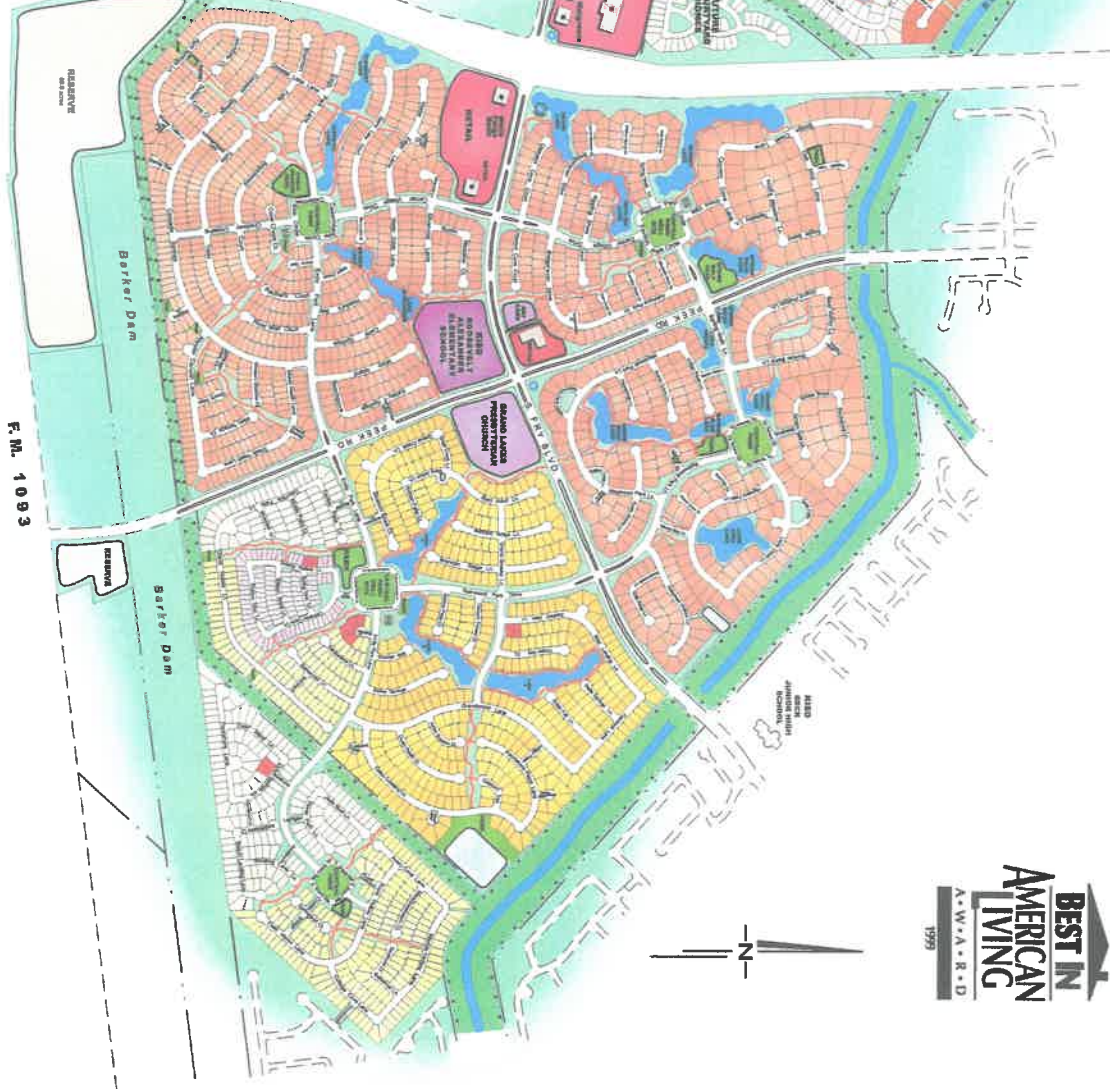

GRAND PARKWAY