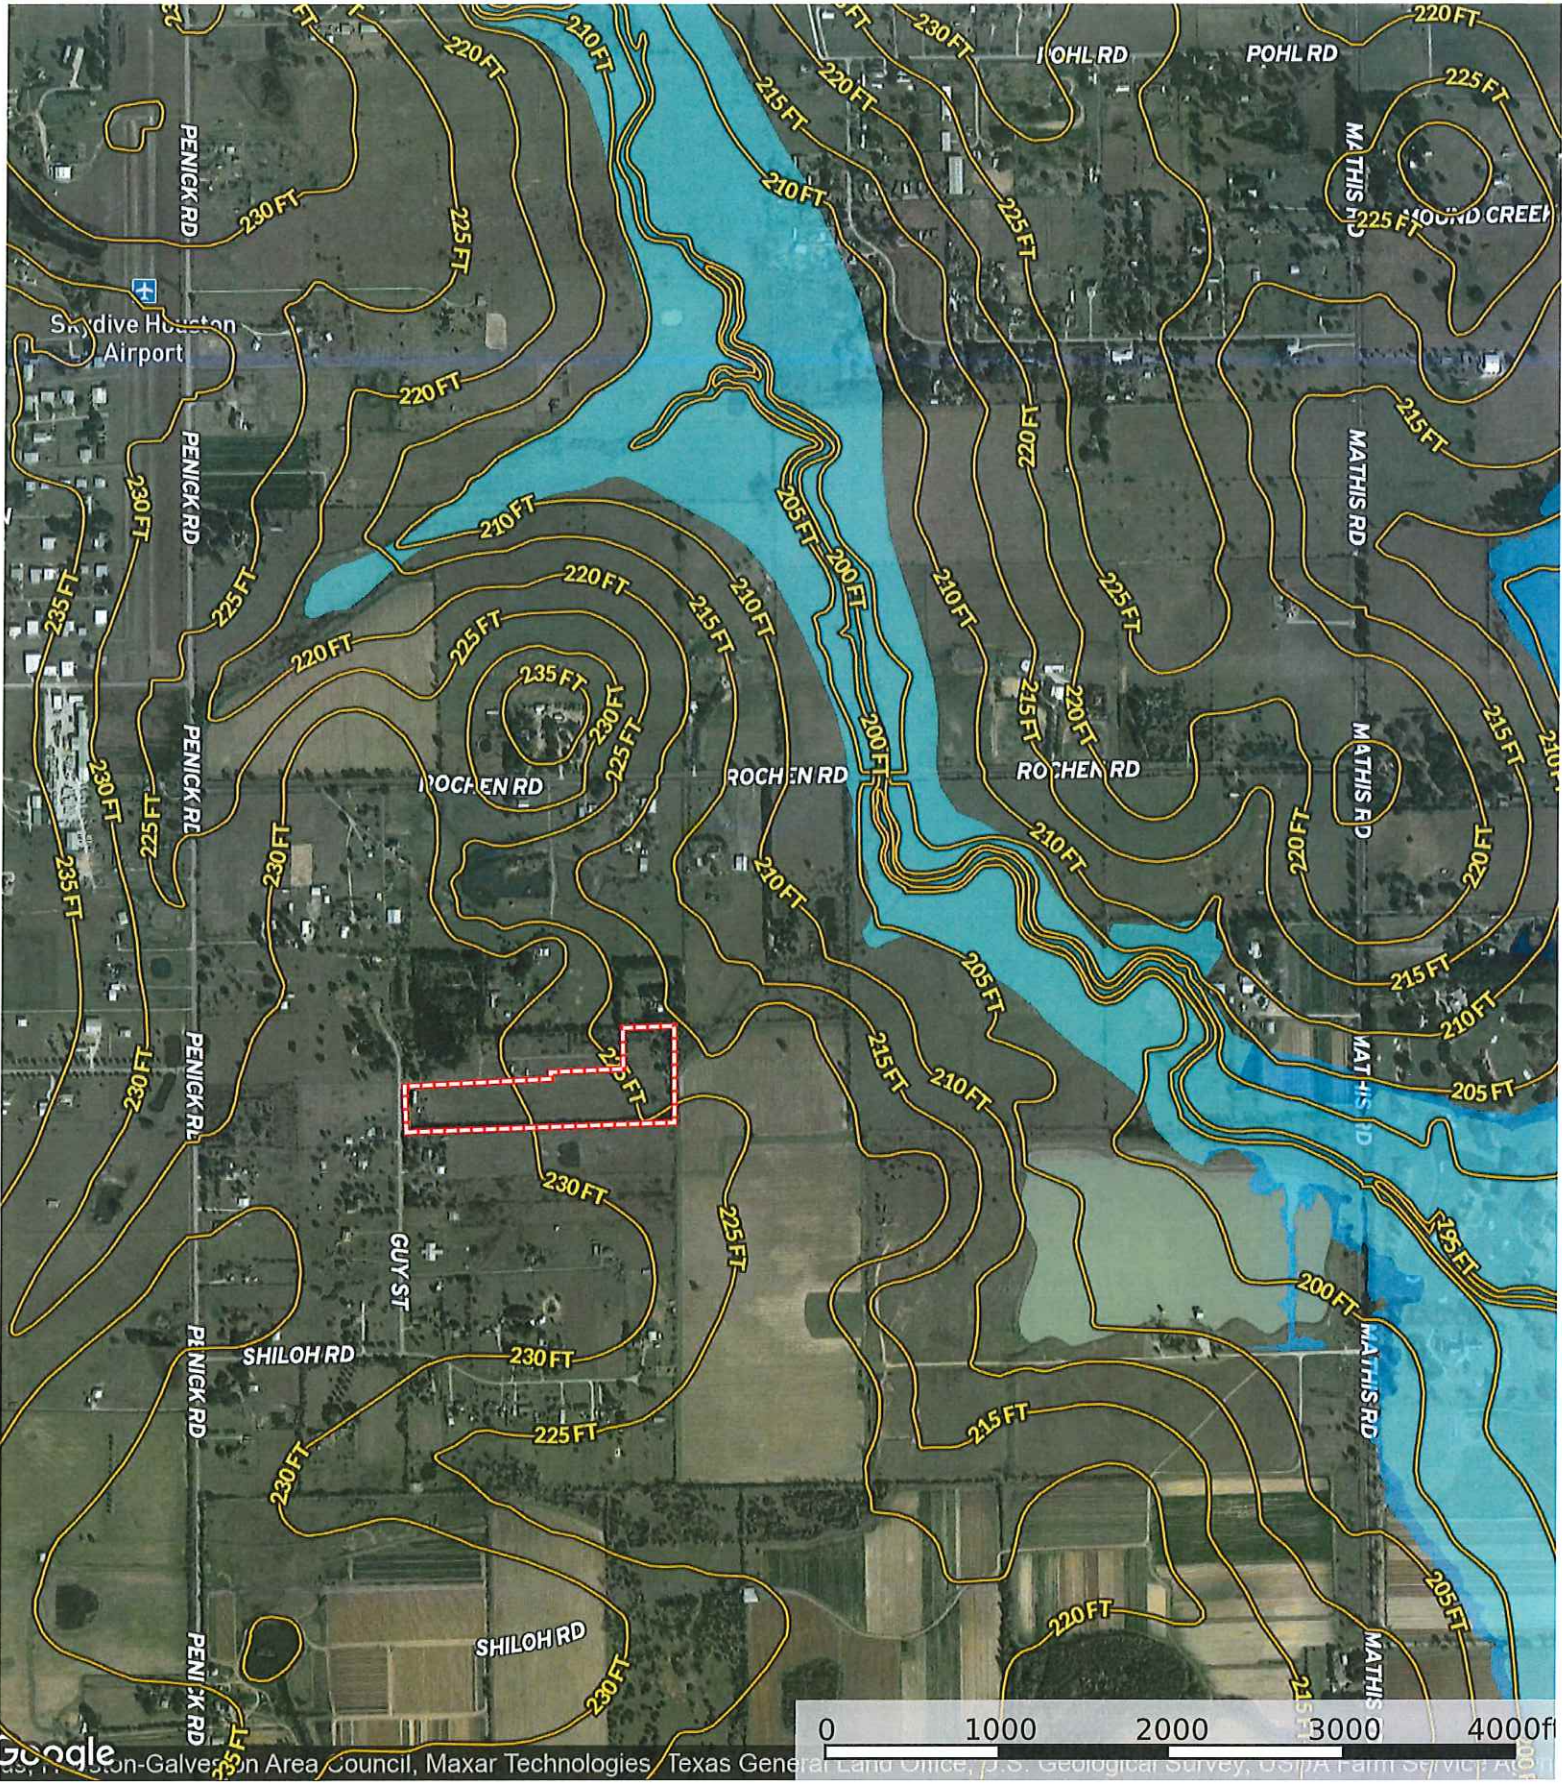

Google

© 2014 Google, Galveston Area Council, Maxar Technologies, Texas General Land Office, U.S. Geological Survey, USDA Farm Service Agency

Boundary

- Boundary
- 100 Year Floodplain
- 500 Year Floodplain
- Floodway
- Special
- Unmapped/ Not Included