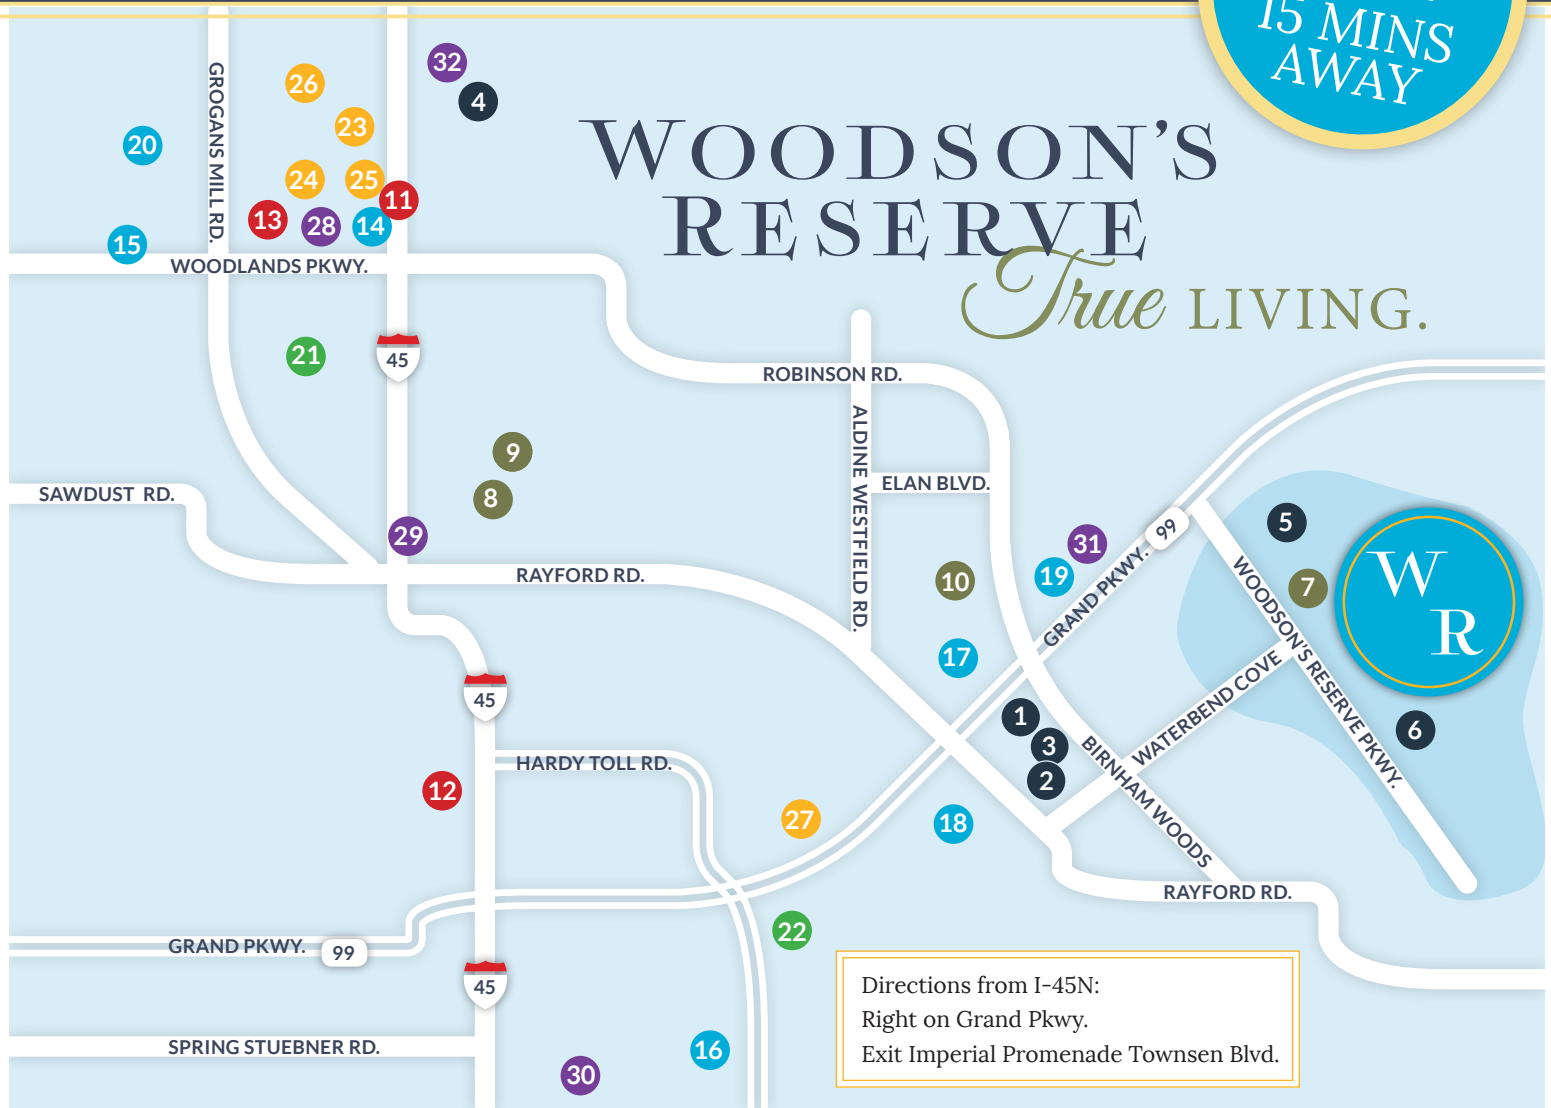

EXPERIENCE GRAND CONNECTIONS

ALL THESE
LOCATIONS
& MORE
15 MINS
AWAY

WOODSON'S RESERVE

True LIVING.

Directions from I-45N:
Right on Grand Pkwy.
Exit Imperial Promenade Townsen Blvd.

Schools

- 1 Ann K. Snyder Elementary School
- 2 Tom Cox Middle School
- 3 York Junior High School
- 4 Oak Ridge High School
- 5 Grand Oaks High School FUTURE ON-SITE
- 6 Flex School FUTURE ON-SITE

Health and Fitness

- 7 Woodson's Club Amenity Center
- 8 Oak Minor Emergency
- 9 The Woodlands Specialty Hospital
- 10 World Champions Centre

Corporate Centers

- 11 Anadarko Petroleum Corporation
- 12 ExxonMobil Campus
- 13 The Woodlands Waterway

Shopping & Grocery

- 14 The Woodlands Mall
- 15 The Woodlands Square
- 16 Old Town Spring
- 17 Rayford Crossing Shopping Center
- 18 HEB
- 19 Kroger
- 20 Whole Foods

Parks and Recreation

- 21 Woodlands Golf Club
- 22 Spring Creek Greenway

Restaurants

- 23 Tommy Bahama's Restaurant and Bar
- 24 Jasper's Gourmet Backyard Cuisine
- 25 Grotto
- 26 Crú Food & Wine Bar
- 27 Beto's Grill

Entertainment

- 28 Cinemark At Market Street
- 29 Pump It Up
- 30 Wet and Wild
- 31 Future Santikos Movie Theater
- 32 Main Event Entertainment