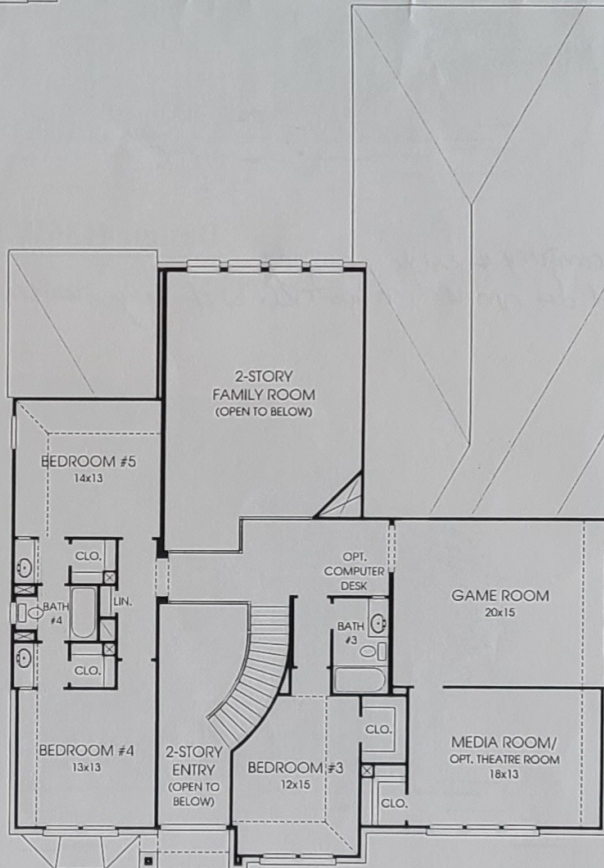

Note: Any options listed on this brochure are available at an additional cost.