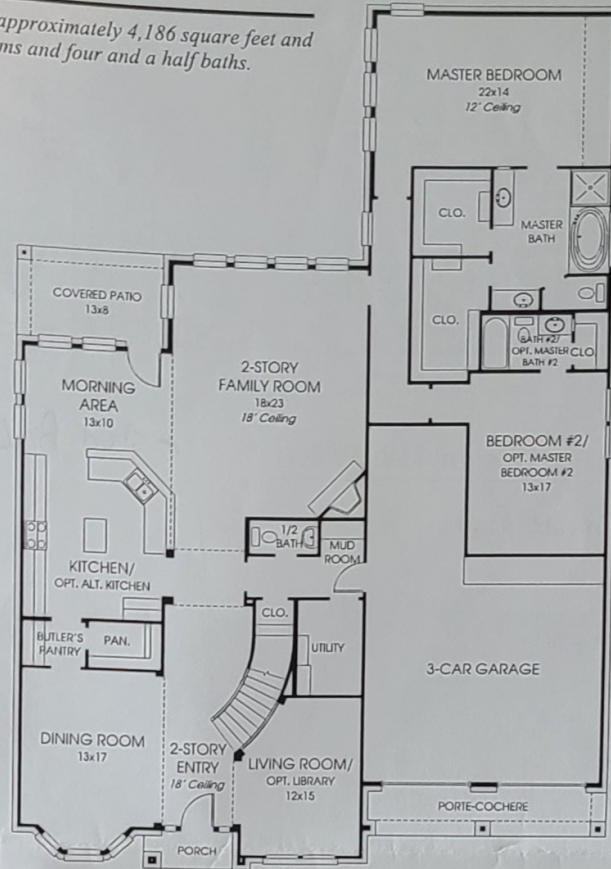

DESIGNS

Design 4186W

This home contains approximately 4,186 square feet and includes five bedrooms and four and a half baths.