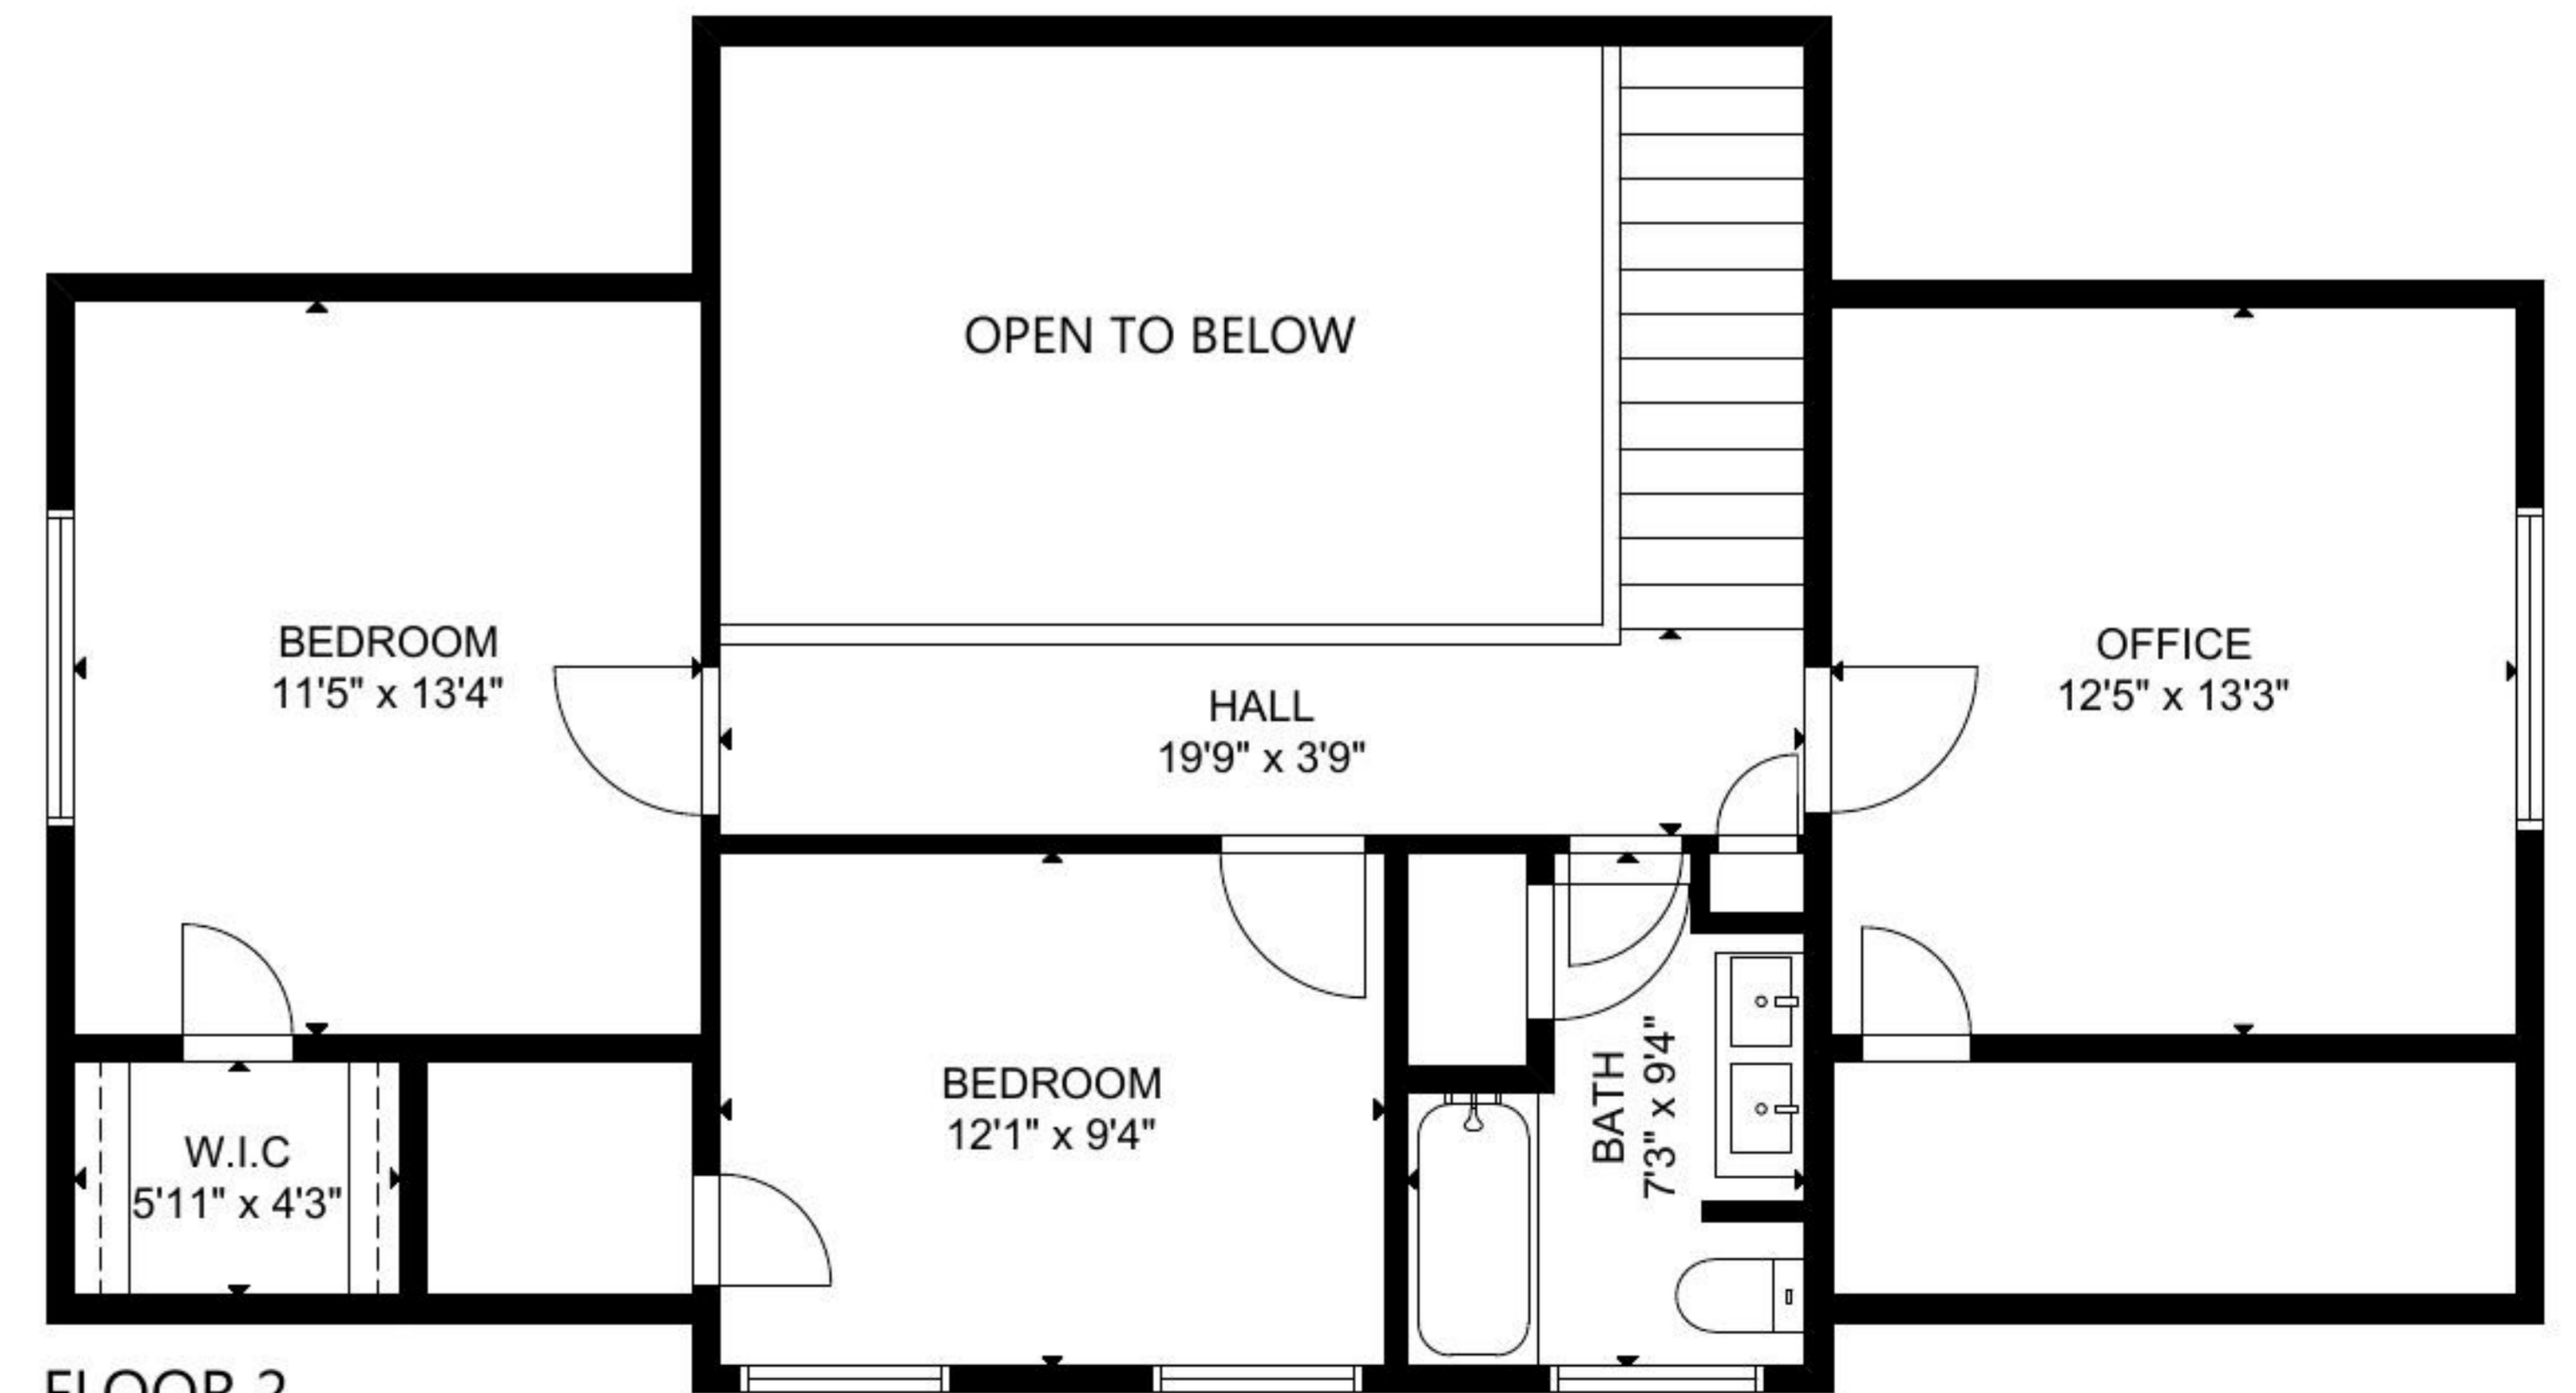

1807 Pinewood Ct, Sugar Land, TX, 77498, US

FLOOR 1

FLOOR 2

GROSS INTERNAL AREA
TOTAL: 1,998 sq ft
FLOOR 1: 1,297 sq ft, FLOOR 2: 701 sq ft
SIZE AND DIMENSIONS ARE APPROXIMATE, ACTUAL MAY VARY.