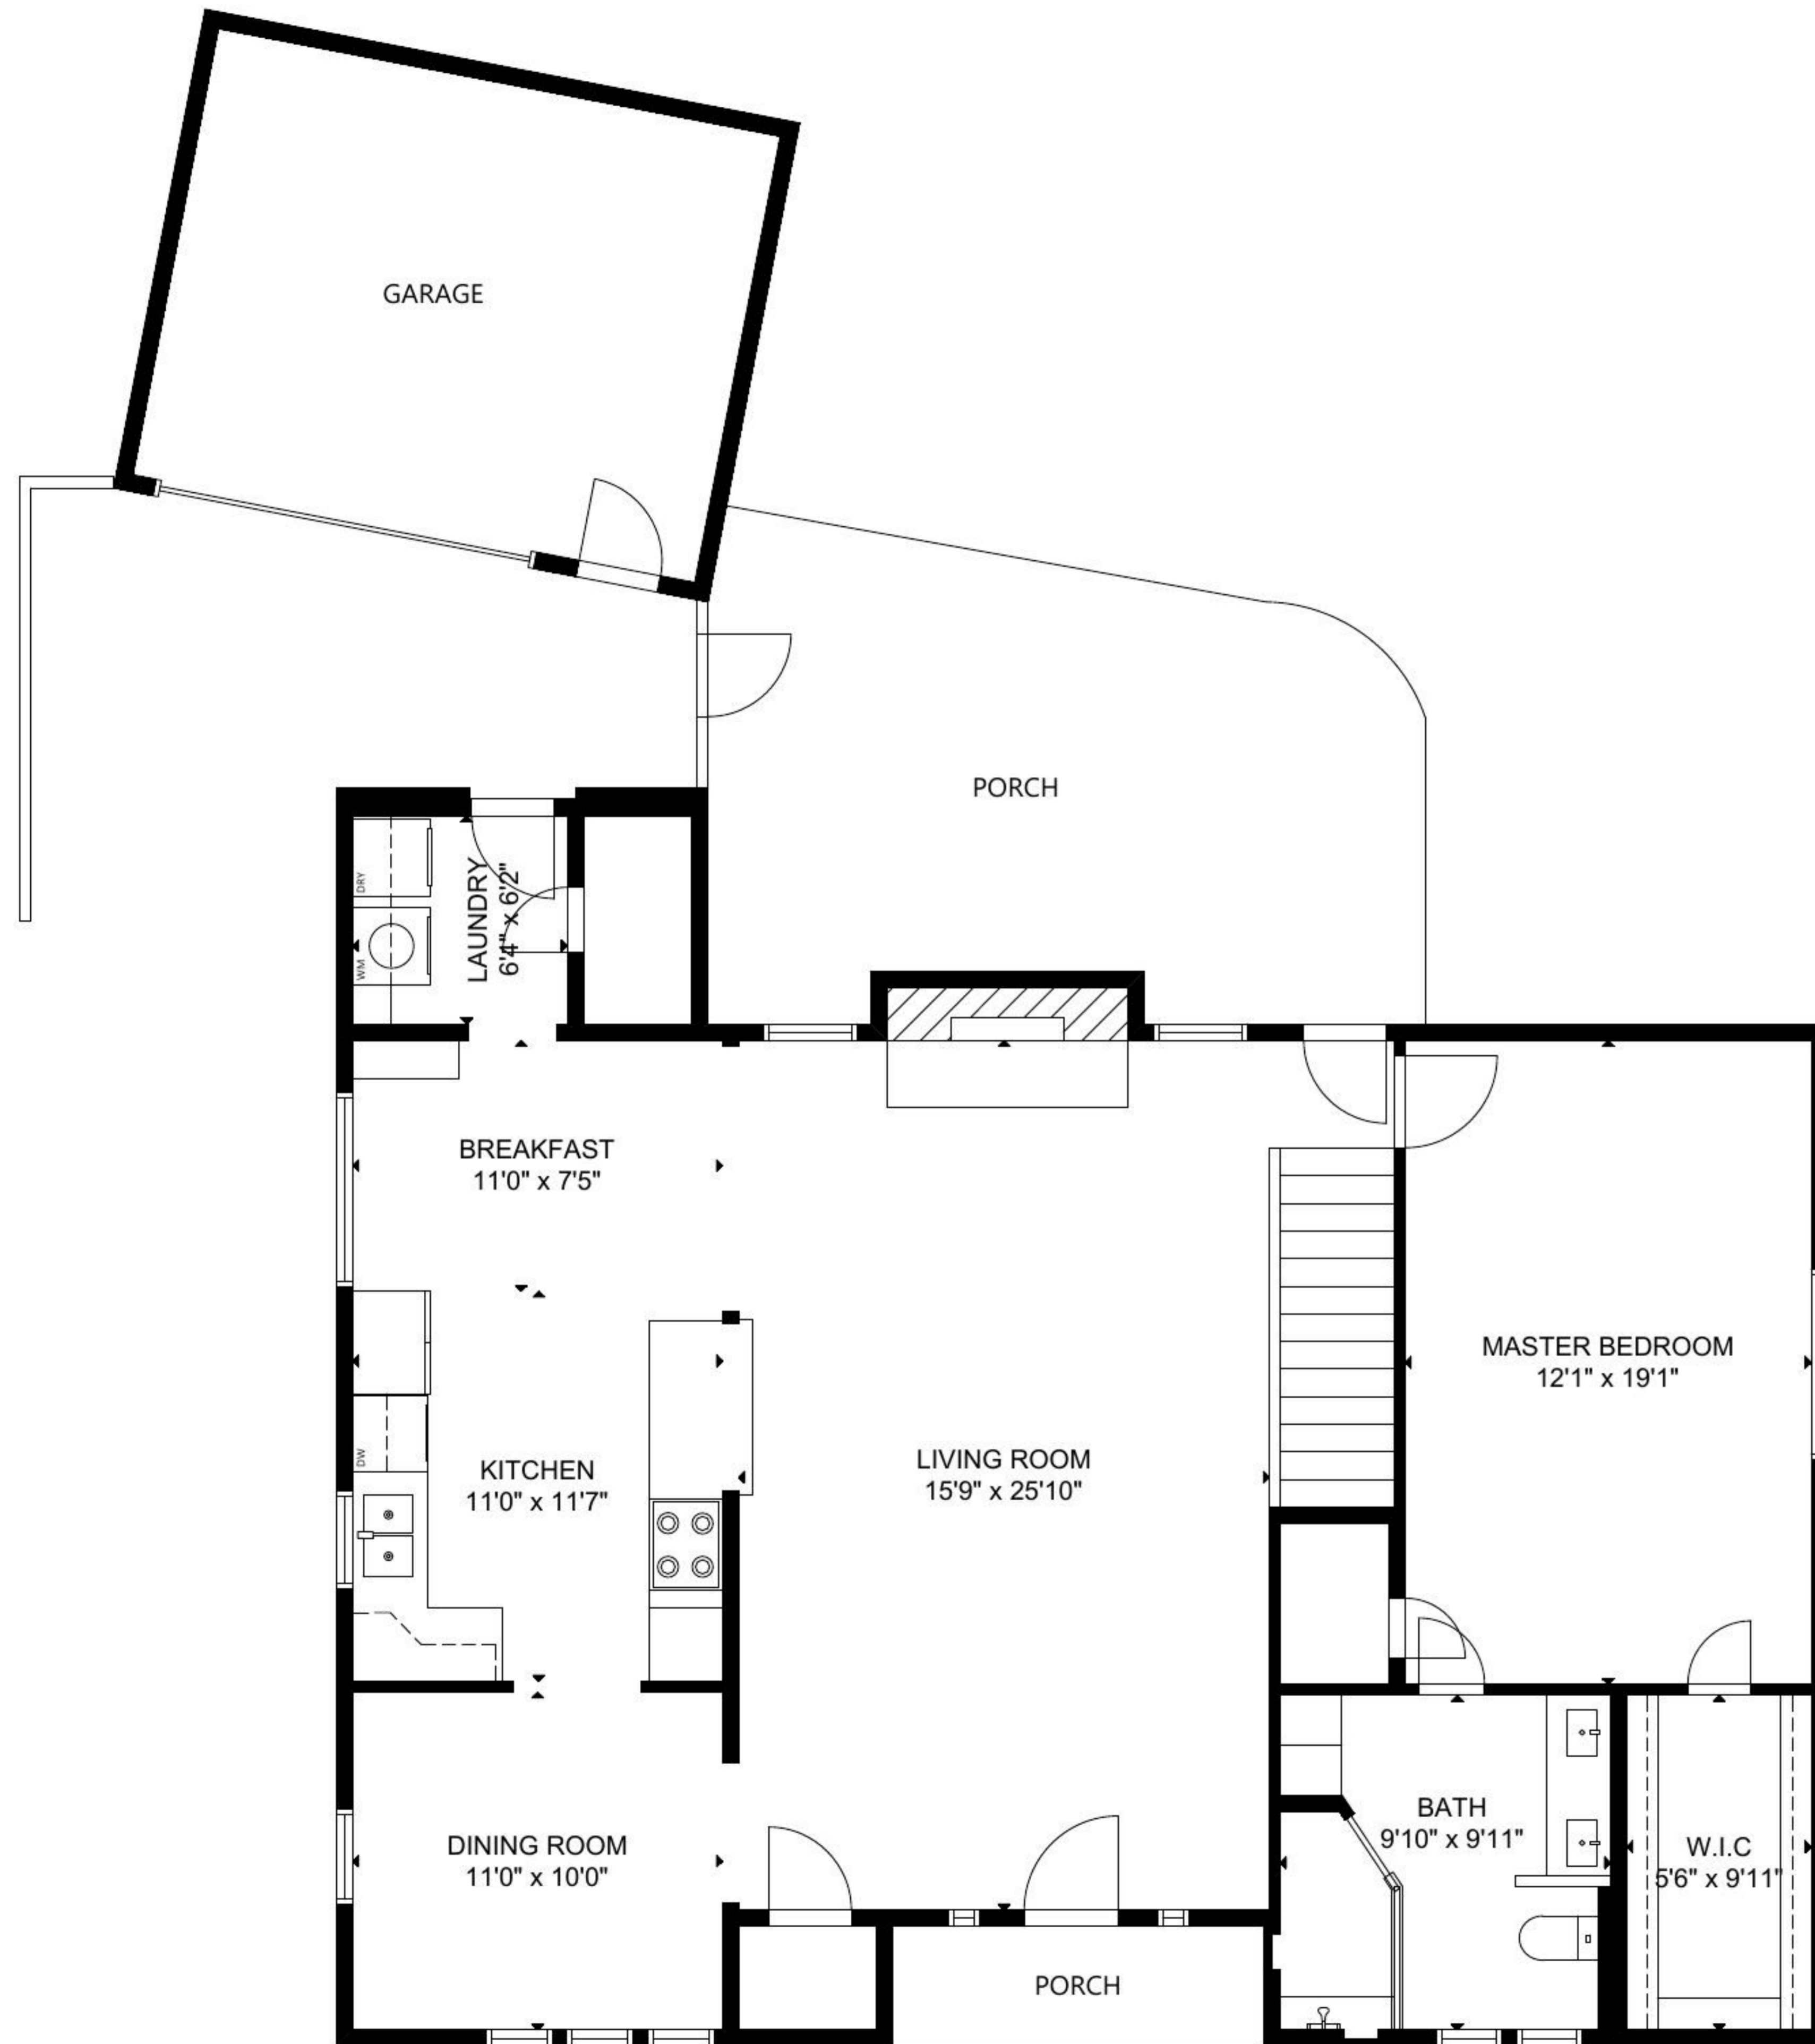

1807 Pinewood Ct, Sugar Land, TX, 77498, US

FLOOR 1

FLOOR 2

GROSS INTERNAL AREA
TOTAL: 1,998 sq ft
FLOOR 1: 1,297 sq ft, FLOOR 2: 701 sq ft
SIZE AND DIMENSIONS ARE APPROXIMATE, ACTUAL MAY VARY.