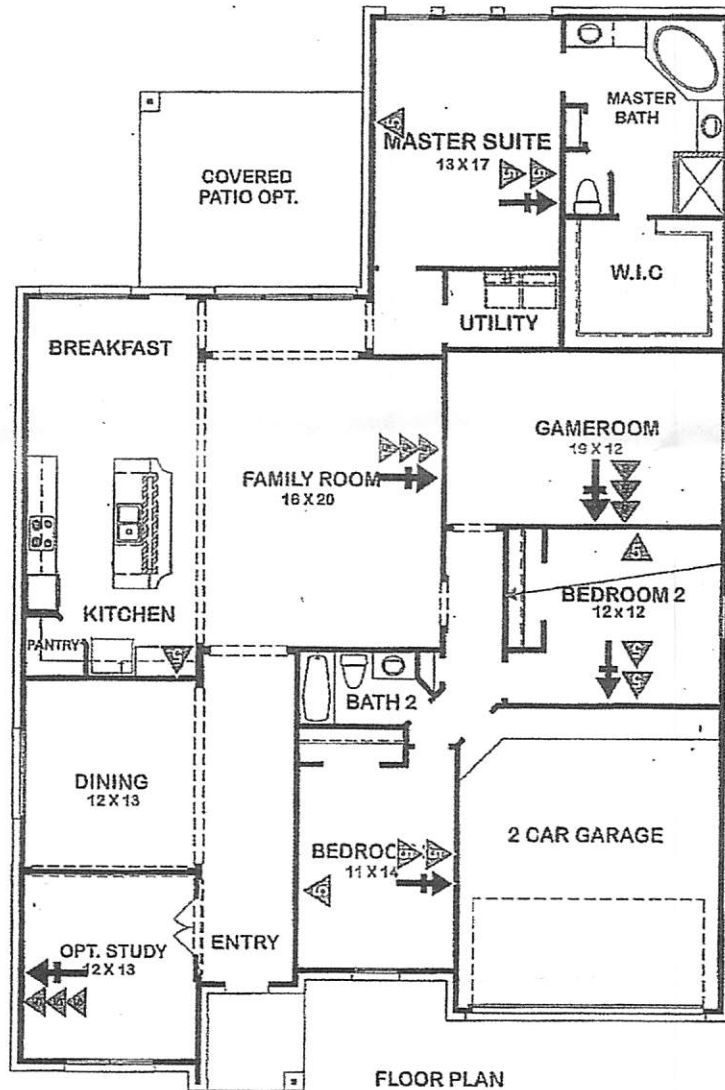

Liu
6723 Matthews Way
The Grove - Riverstone

SIGNATURE *[Signature]* DATE 4/2/18
Signature represents homeowner has reviewed and approved this low voltage wiring layout

SECURITY PREWIRE

- *all 1st floor operable windows.
- *any roof accessible operable windows on higher floors.
- *all operable pedestrian doors.
- *keypad installed at garage entry
- *prewire only for keypad at front door and master bedroom
- *prewire only for motion detector at family room

Ⓞ	Conduit
📷	Camera (cat5 only)
📷	Camera (cat5, coax A 16/2)
Ⓢ	In-Ceiling Data
▲	Single Data
▲▲	Dual Data
▲▲▲	Triple Data
▲▲▲▲	Quad Data
↑	Single Coax
▲↑	Combo - (1) Data & (1) Coax
▲▲↑	HOH - (2) Data & (1) Coax
▲▲▲↑	Quad - (3) Data & (1) Coax
▲▲▲▲↑	Quad - (2) Data & (2) Coax
⊕	In-Floor Location