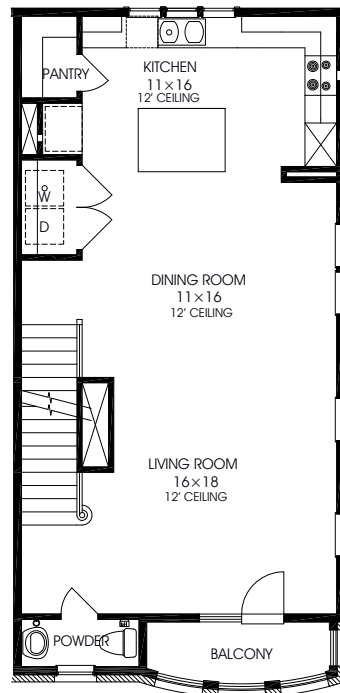

InTown HOMES

Floor Plan

The Delano Rowhouse Interior 2

2,550 sq. ft.

3 bed / 4.5 bath

intown-homes.com

All prices, features and plans are subject to change without notice. Square footage is approximate. No representation or warranties either expressed or implied are made as to the accuracy of the information herein or with respect to the suitability, usability, merchantability or conditions of any property herein described. All rights Reserved. InTownHomes 2013

Floor Plan

The Delano Rowhouse Interior 2

2,550 sq. ft.

3 bed / 4.5 bath

First Floor
388 sq.ft.

Second Floor
847 sq.ft.

Third Floor
883 sq.ft.

Fourth Floor
432 sq.ft.