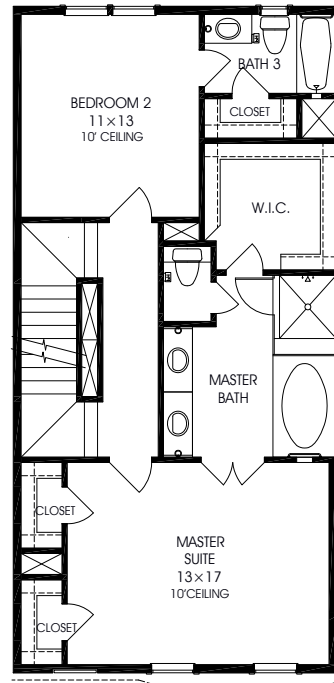

InTown HOMES

Floor Plan

The Delano Rowhouse Interior 2

2,550 sq. ft.

3 bed / 4.5 bath

intown-homes.com

All prices, features and plans are subject to change without notice. Square footage is approximate. No representation or warranties either expressed or implied are made as to the accuracy of the information herein or with respect to the suitability, usability, merchantability or conditions of any property herein described. All rights Reserved. InTownHomes 2013

Floor Plan

The Delano Rowhouse Interior 2

2,550 sq. ft.

3 bed / 4.5 bath

First Floor
388 sq.ft.

Second Floor
847 sq.ft.

Third Floor
883 sq.ft.

Fourth Floor
432 sq.ft.