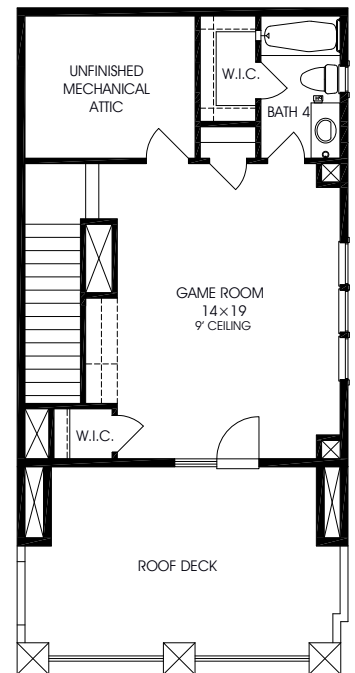

InTown HOMES

Floor Plan

The Delano Rowhouse Interior 2

2,550 sq. ft.

3 bed / 4.5 bath

intown-homes.com

All prices, features and plans are subject to change without notice. Square footage is approximate. No representation or warranties either expressed or implied are made as to the accuracy of the information herein or with respect to the suitability, usability, merchantability or conditions of any property herein described. All rights Reserved. InTownHomes 2013

Floor Plan

The Delano Rowhouse Interior 2

2,550 sq. ft.

3 bed / 4.5 bath

First Floor
388 sq.ft.

Second Floor
847 sq.ft.

Third Floor
883 sq.ft.

Fourth Floor
432 sq.ft.