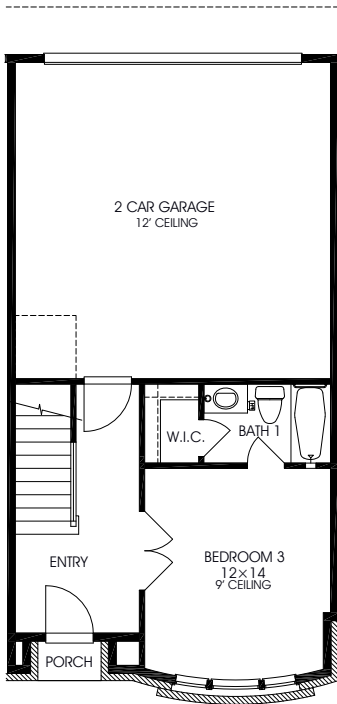

InTown HOMES

Floor Plan

The Delano Rowhouse Interior 2

2,550 sq. ft.

3 bed / 4.5 bath

intown-homes.com

All prices, features and plans are subject to change without notice. Square footage is approximate. No representation or warranties either expressed or implied are made as to the accuracy of the information herein or with respect to the suitability, usability, merchantability or conditions of any property herein described. All rights Reserved. InTownHomes 2013

Floor Plan

The Delano Rowhouse Interior 2

2,550 sq. ft.

3 bed / 4.5 bath

First Floor
388 sq.ft.

Second Floor
847 sq.ft.

Third Floor
883 sq.ft.

Fourth Floor
432 sq.ft.