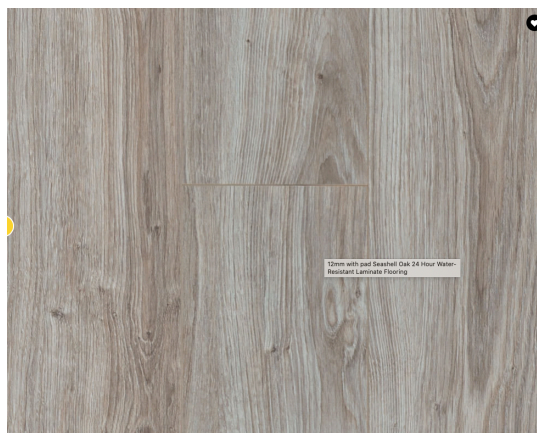

- Flooring Seashell Oak
- risers on stairs to be painted white
- trim on stairs black
- handrail to be painted white
- black metal/iron spindles on banister, banister to be painted white

LAUNDRY ROOM

- cabinets above washer/dryer with open shelving on side
- standard flooring throughout home
- cabinets color- sage green
- folding bi-door
- black door handles