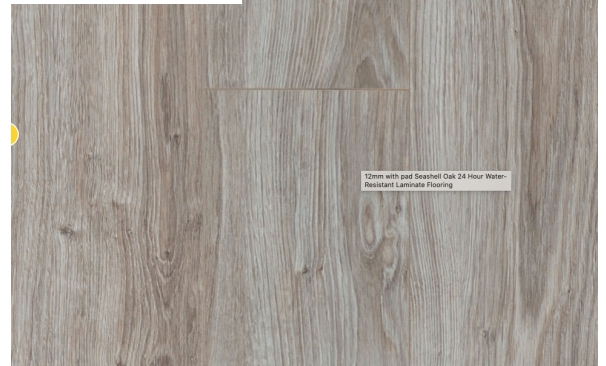

ALL RESTROOMS