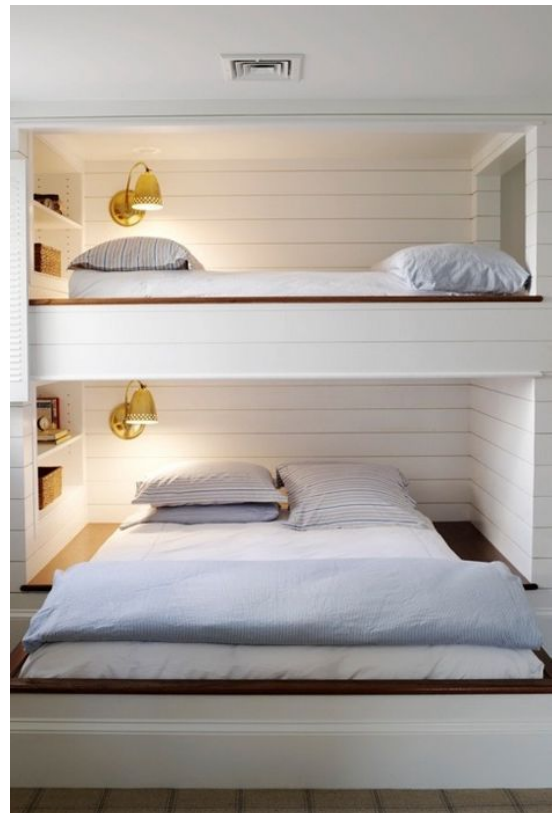

ALL RESTROOMS

All Restrooms

- drop in showers with dark grey veining
- Glacier Bay black shower trim kit
- standard toilets
- brushed nickel framed shower doors
- black round mirrors
- floating vanity with storage underneath
- black bathroom faucet
- cage light vanity lights
- sparkle quartz granite
- flooring to be uniform throughout house

BUNK ROOM

- bunk to be twin over fulls
- top bunk to be sideways and bottom bunk to be facing out
- bunks to be painted white with black trim
- lights on sides of bunks for additional lighting

FLOORING & STAIRS