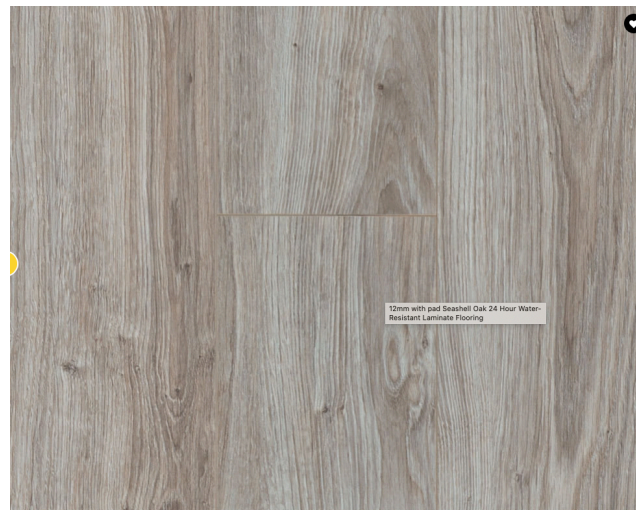

- Flooring Seashell Oak
- risers on stairs to be painted white
- trim on stairs black
- handrail to be painted white
- black metal/iron spindles on banister, banister to be painted white

LAUNDRY ROOM

- cabinets above washer/dryer with open shelving on side
- standard flooring throughout home
- cabinets color- sage green
- folding bi-door
- black door handles