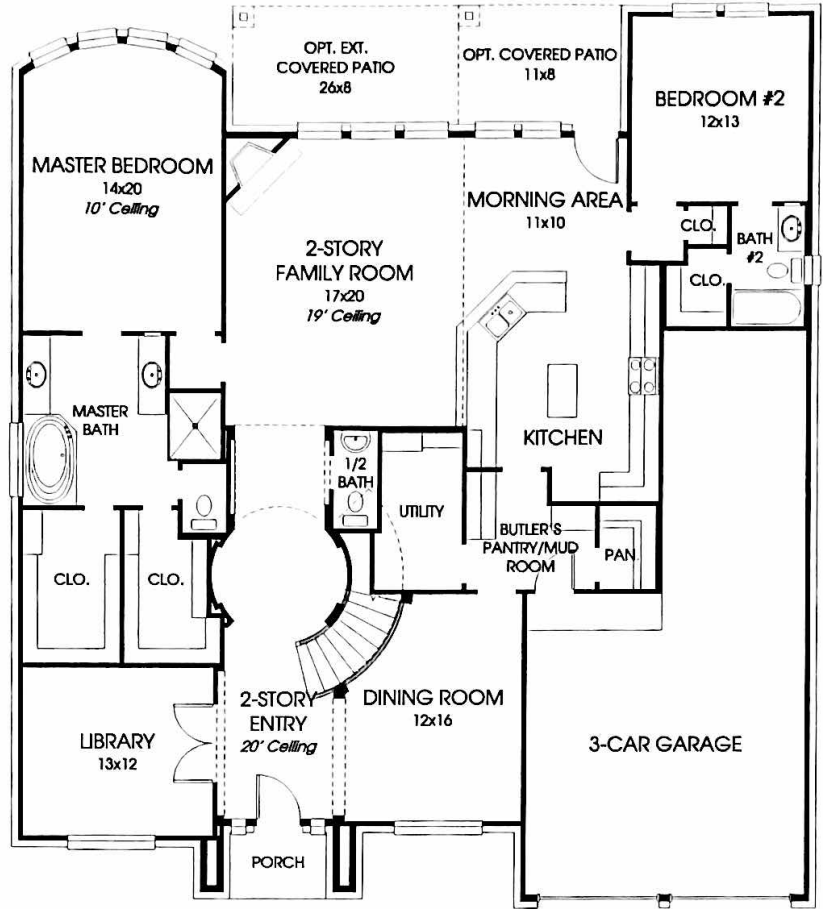

DESIGNS

Design 3791W

This home contains approximately 3,791 square feet.*

*See Page 2 for Details and Disclaimers.
© Perry Homes, LLC 2015

09/08/2015
(65' CL.)