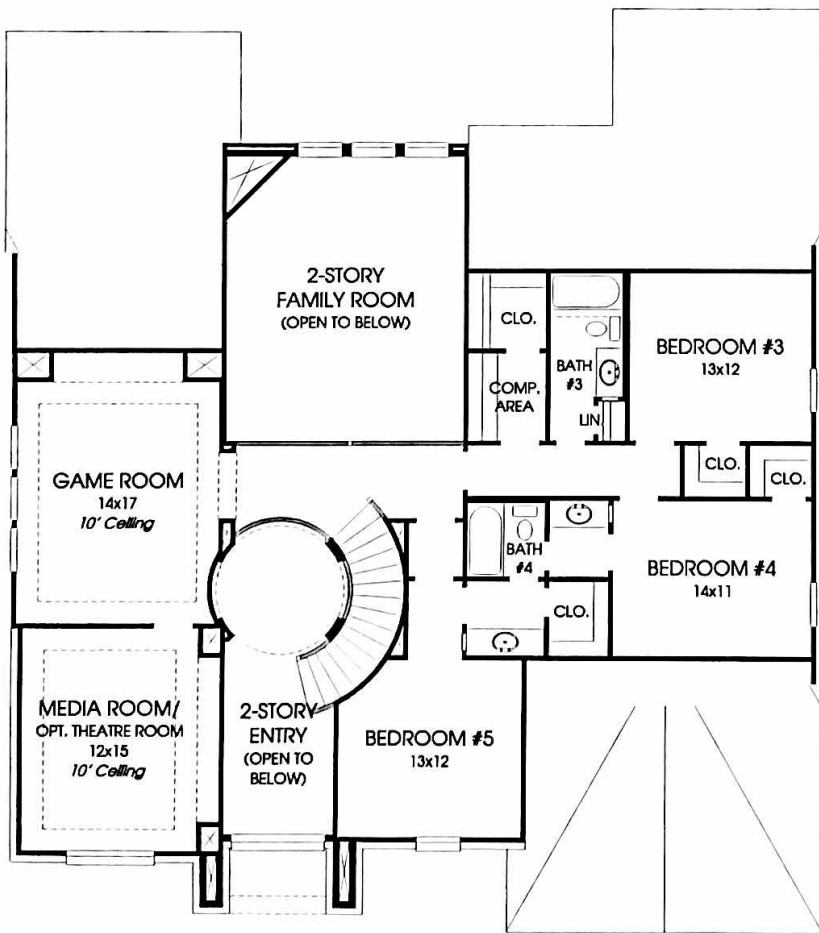

DESIGNS

Design 3791W

This home contains approximately 3,791 square feet.*

*See Page 2 for Details and Disclaimers.
© Perry Homes, LLC 2015

09/08/2015
(65' CL.)