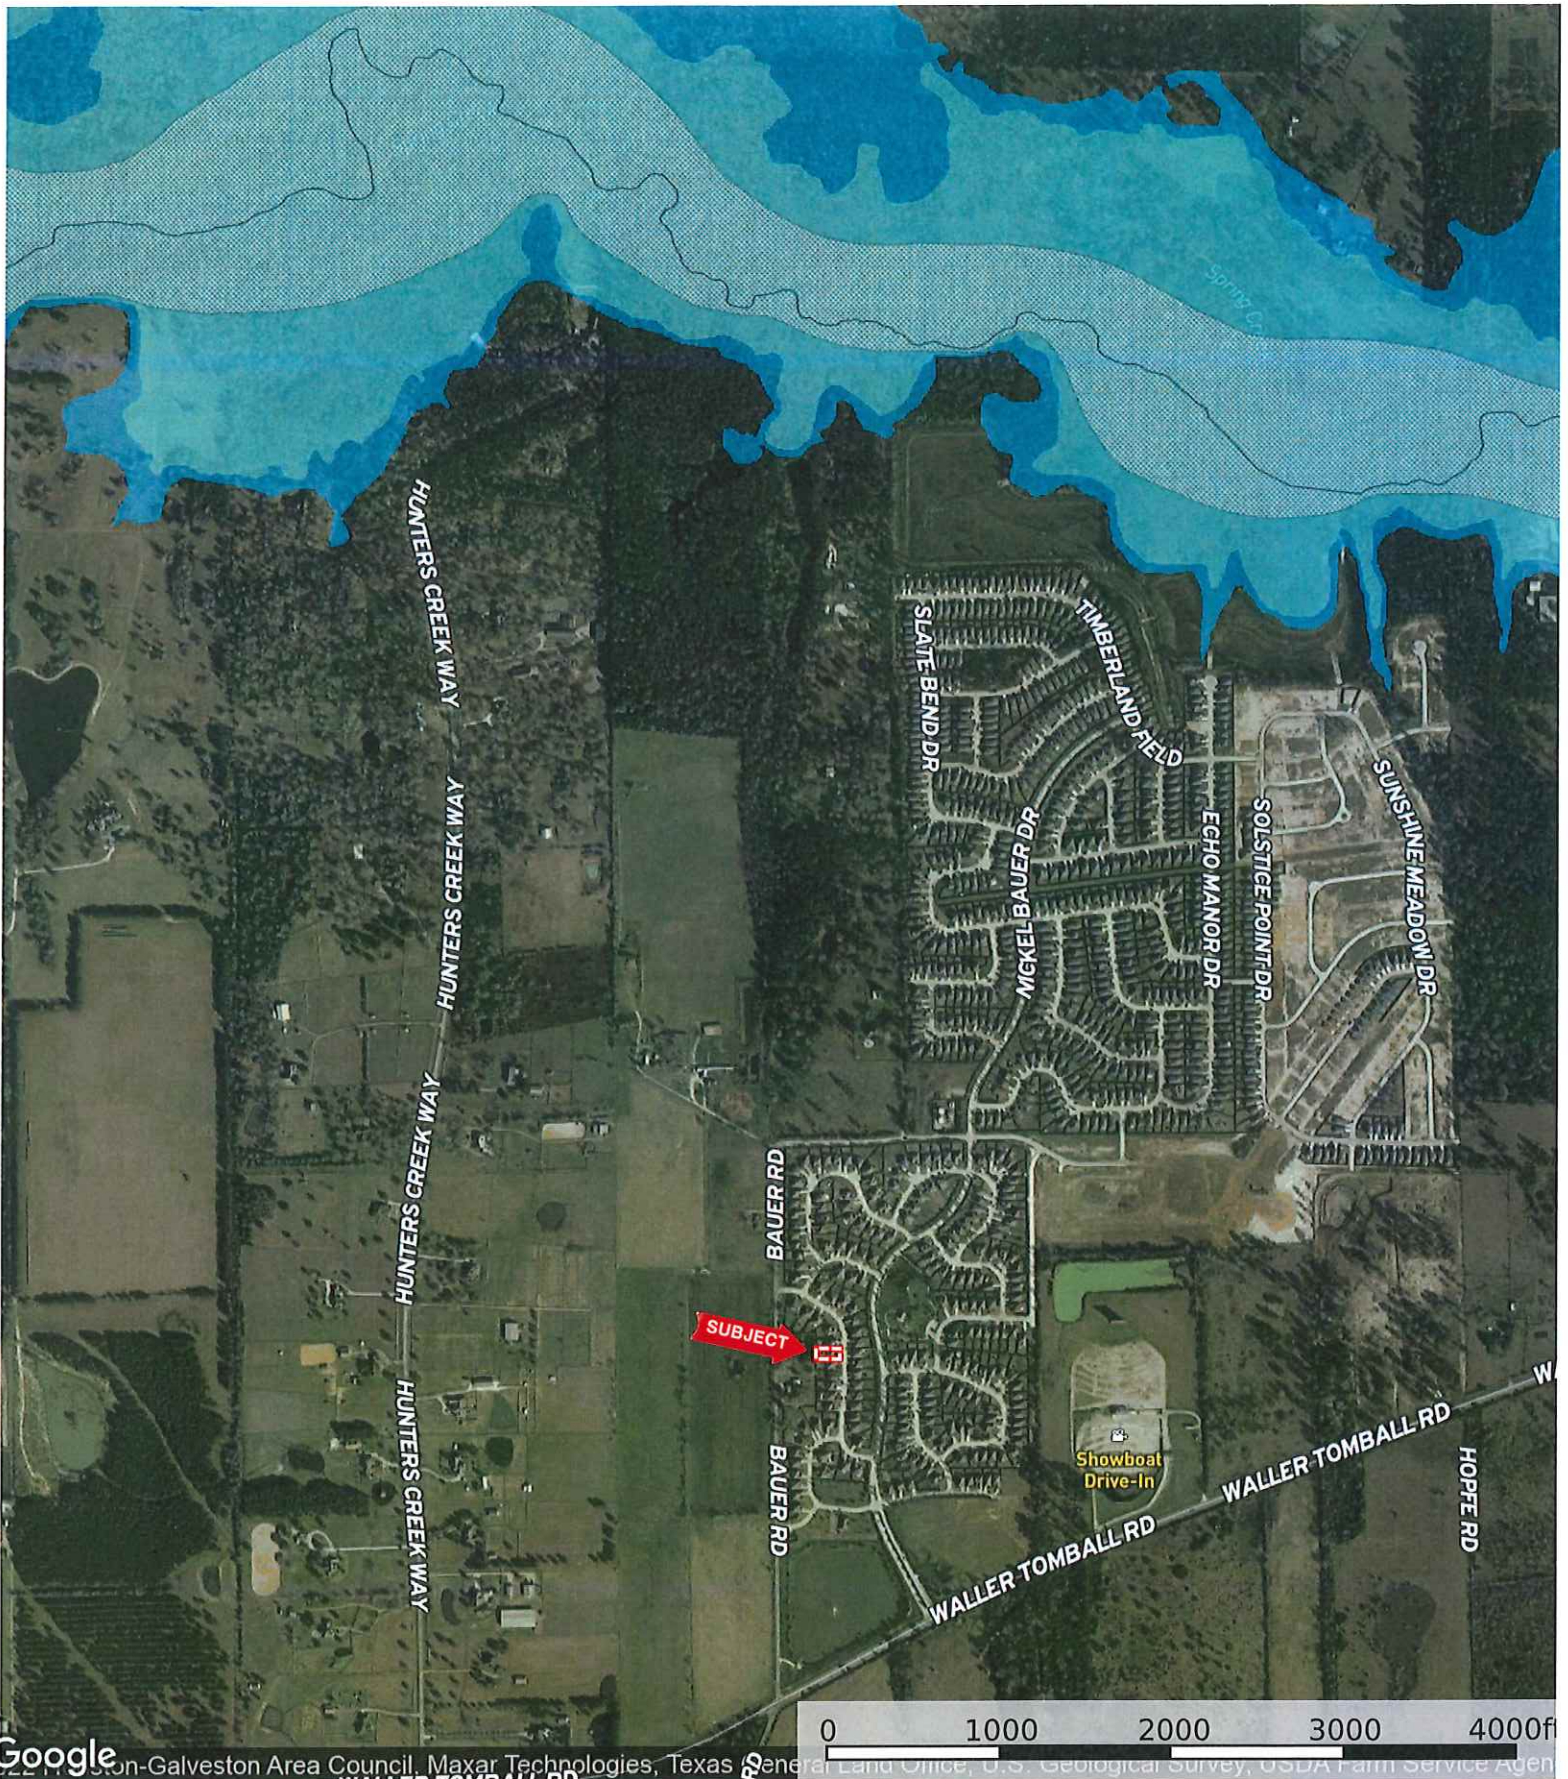

Boundary

Google

Boundary

Google Earth - Galveston Area Council, Maxar Technologies, Texas General Land Office, U.S. Geological Survey, USDA Farm Service Agency

- Boundary
- 100 Year Floodplain
- 500 Year Floodplain
- Floodway
- Special
- Unmapped/ Not Included