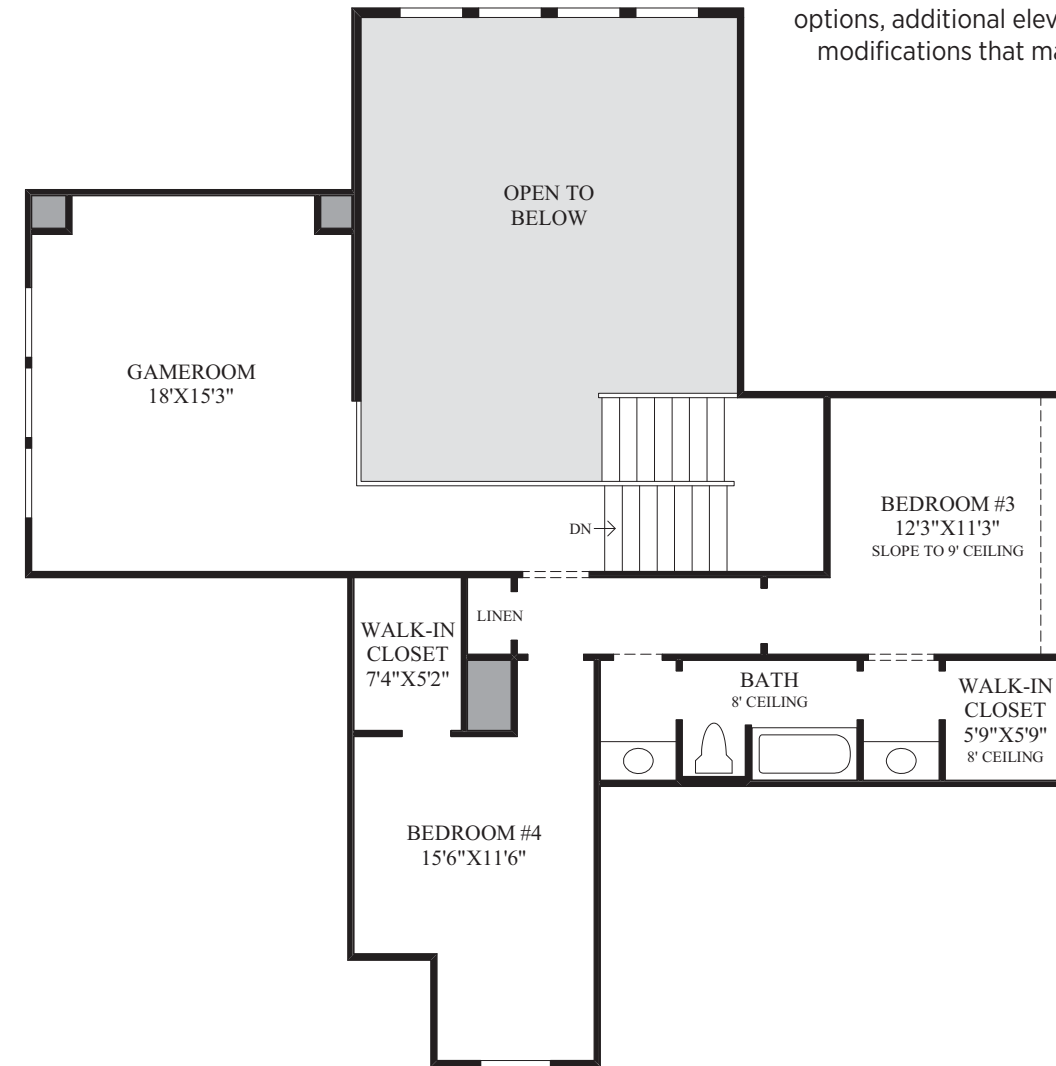

Home Designs

Traditional

Mission

Manor

High Plains

Manor

RESERVE AT KATY - THE TRACE | STARK

(TX-RSTR/153722) 062717 ©TB PROPRIETARY CORP. (STARK 1015.0 50753616)

First Floor

TRADITIONAL EXTERIOR DESIGN SHOWN

DESIGN OPTIONS

Garage layouts | Covered porches
Master Suite Upgrades | Media Room

Visit our website to view the above design options, additional elevations, and other modifications that may be available.

Second Floor