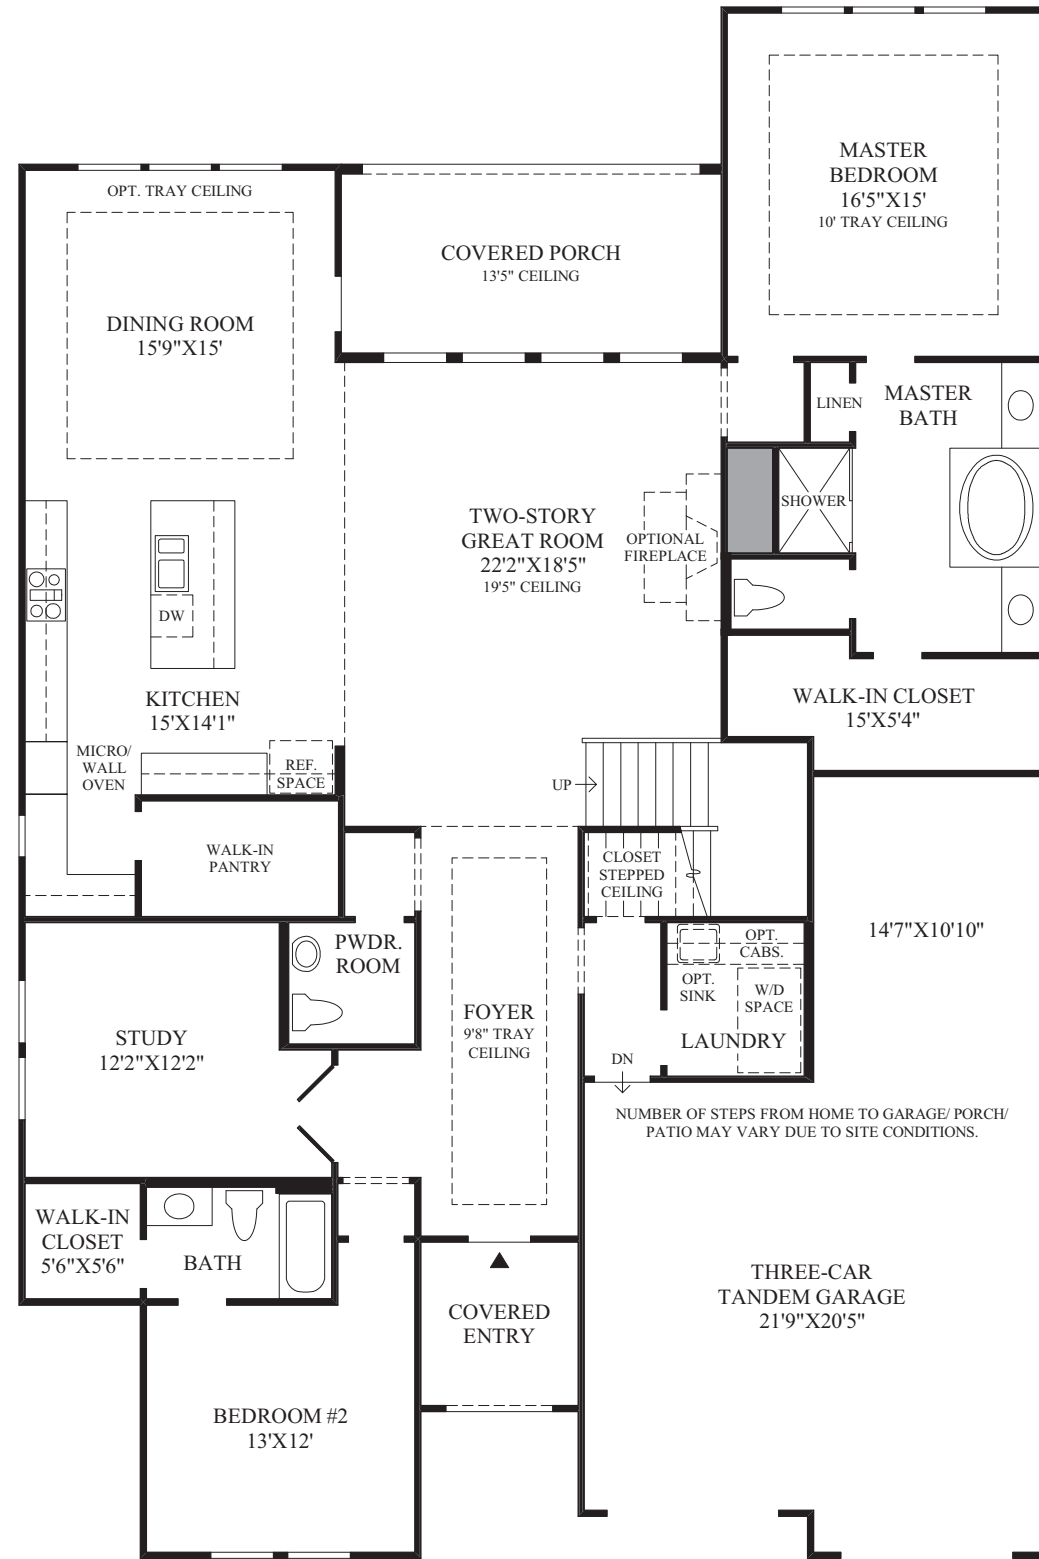

Home Designs

Traditional

Mission

Manor

High Plains

Manor

RESERVE AT KATY - THE TRACE | STARK

(TX-RSTR/153722) 062717 ©TB PROPRIETARY CORP. (STARK 1015.0 50753616)

First Floor

TRADITIONAL EXTERIOR DESIGN SHOWN

DESIGN OPTIONS

Garage layouts | Covered porches
Master Suite Upgrades | Media Room

Visit our website to view the above design options, additional elevations, and other modifications that may be available.

Second Floor