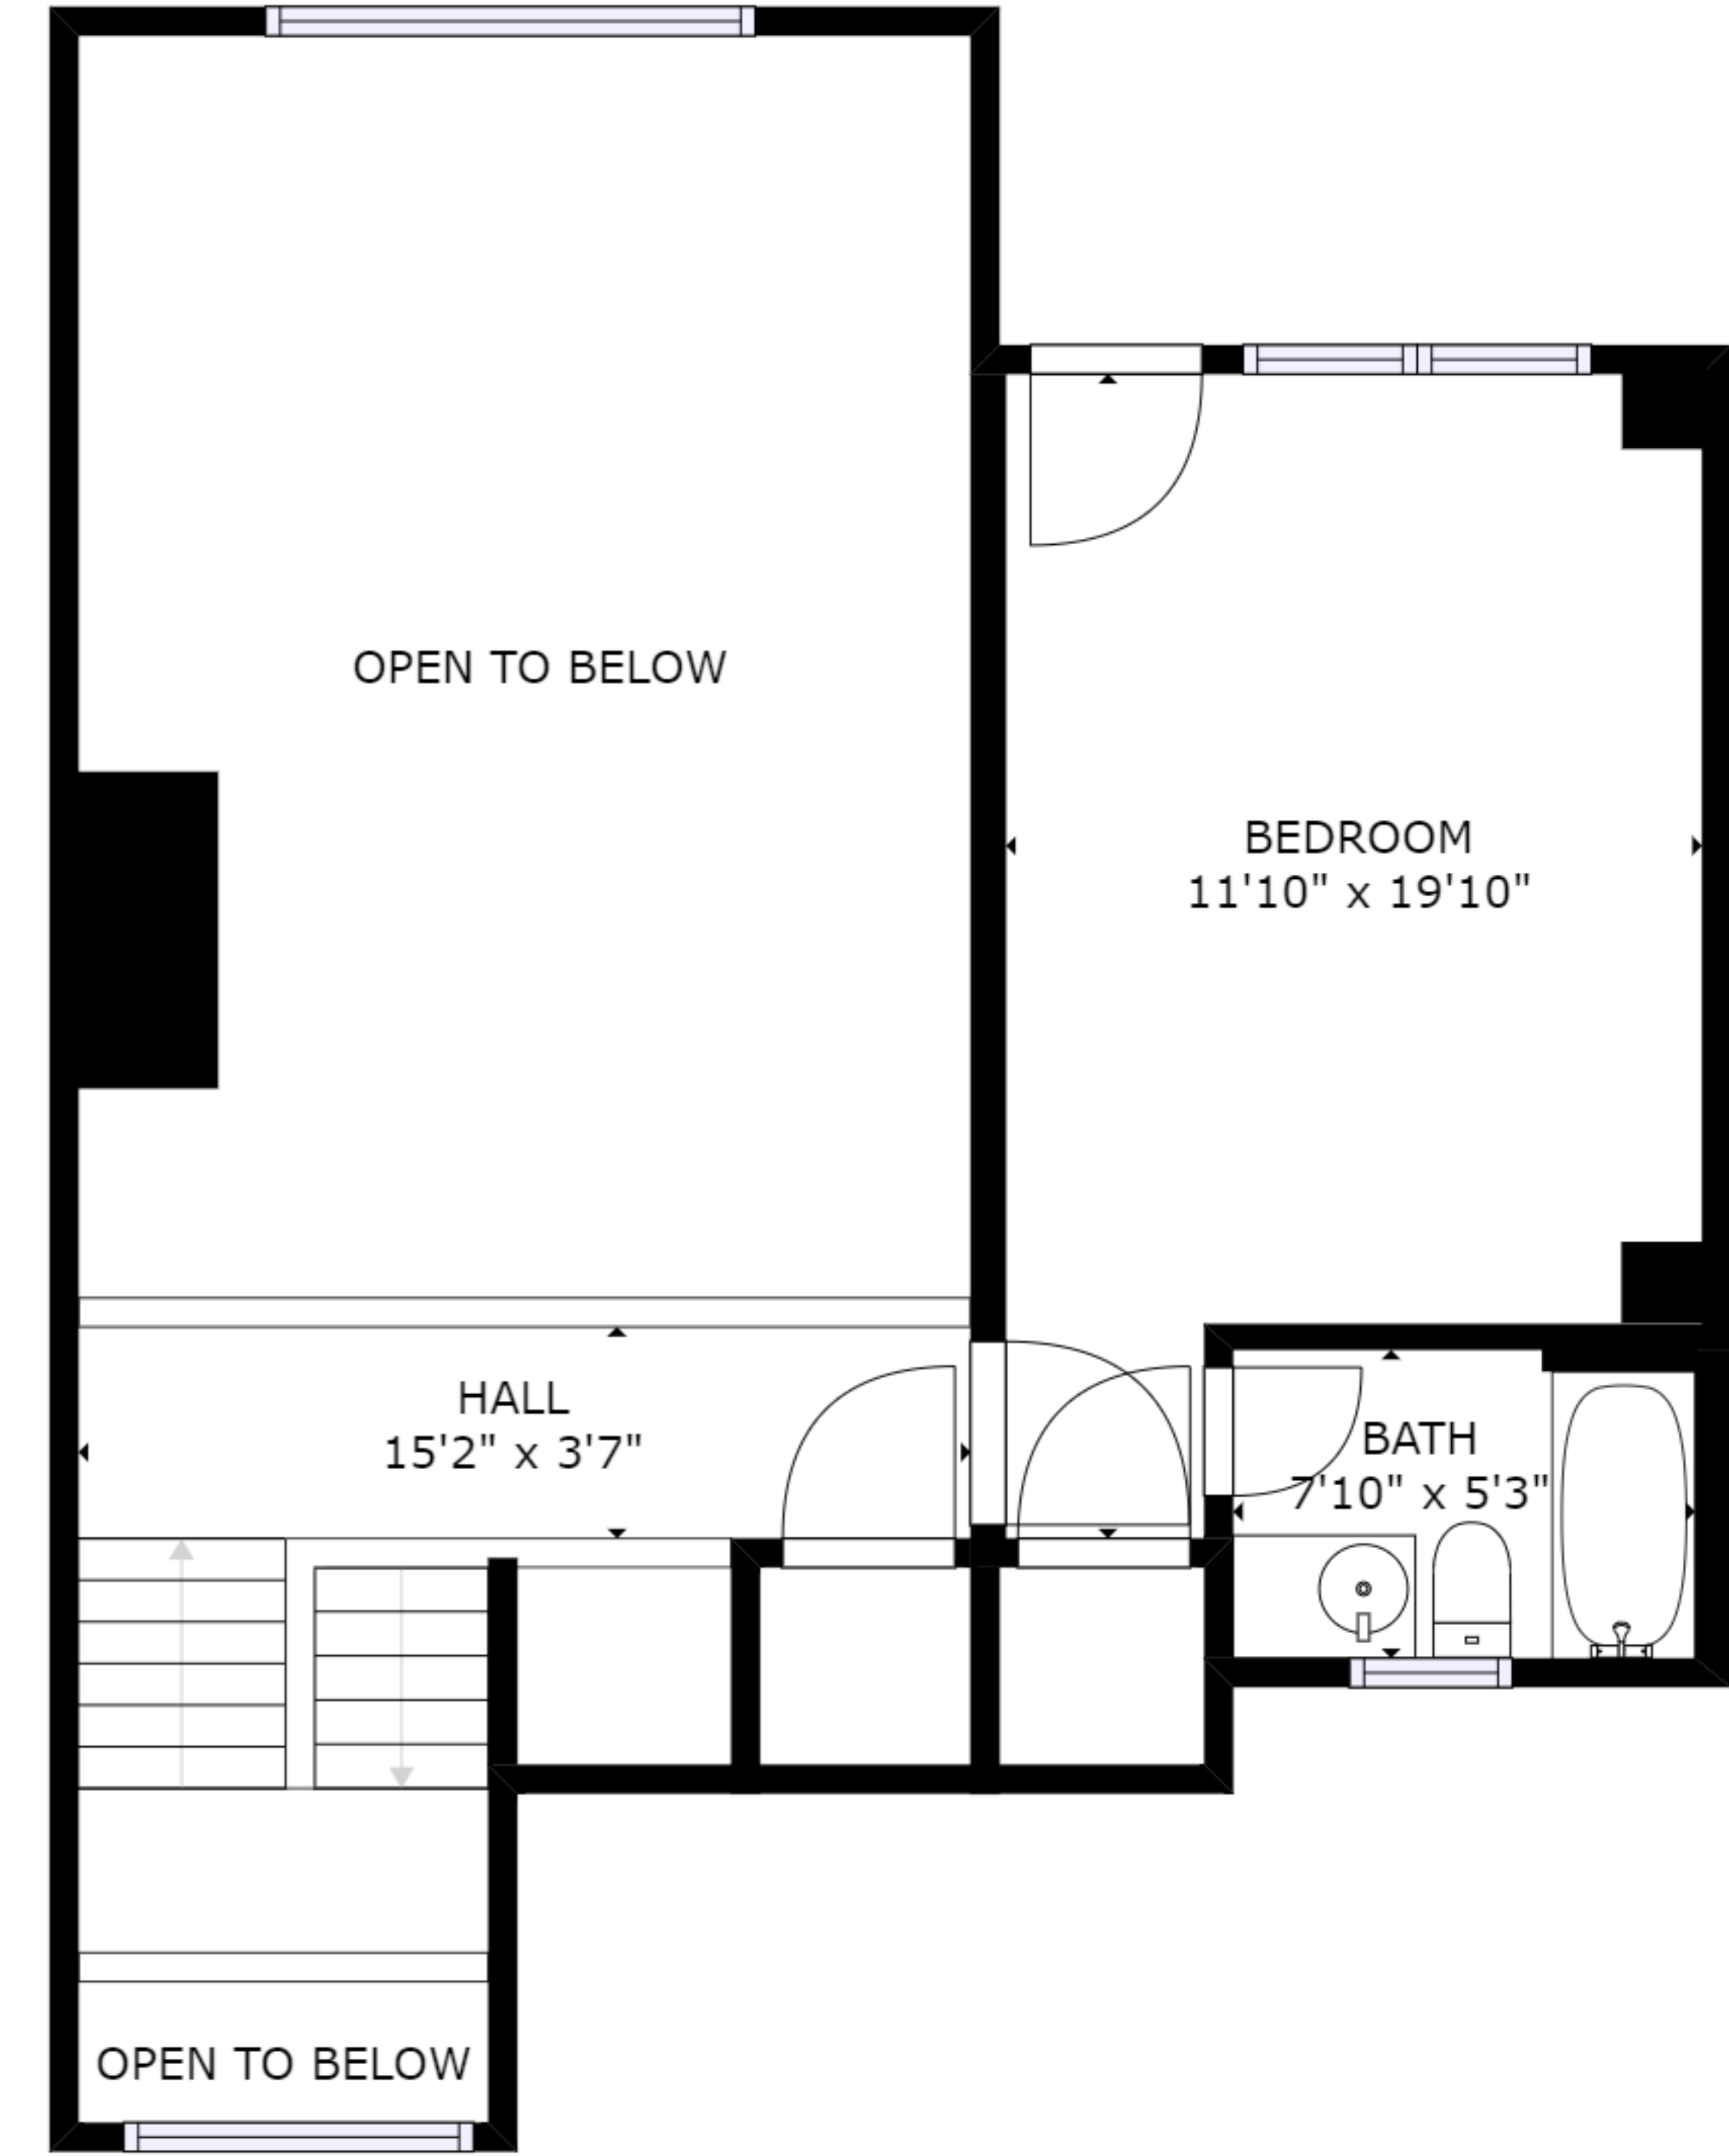

FLOOR 1

FLOOR 2

FLOOR 3

GROSS INTERNAL AREA
 FLOOR 1: 706 sq. ft, FLOOR 2: 1190 sq. ft
 FLOOR 3: 414 sq. ft
 TOTAL: 2309 sq. ft
 SIZES AND DIMENSIONS ARE APPROXIMATE, ACTUAL MAY VARY.