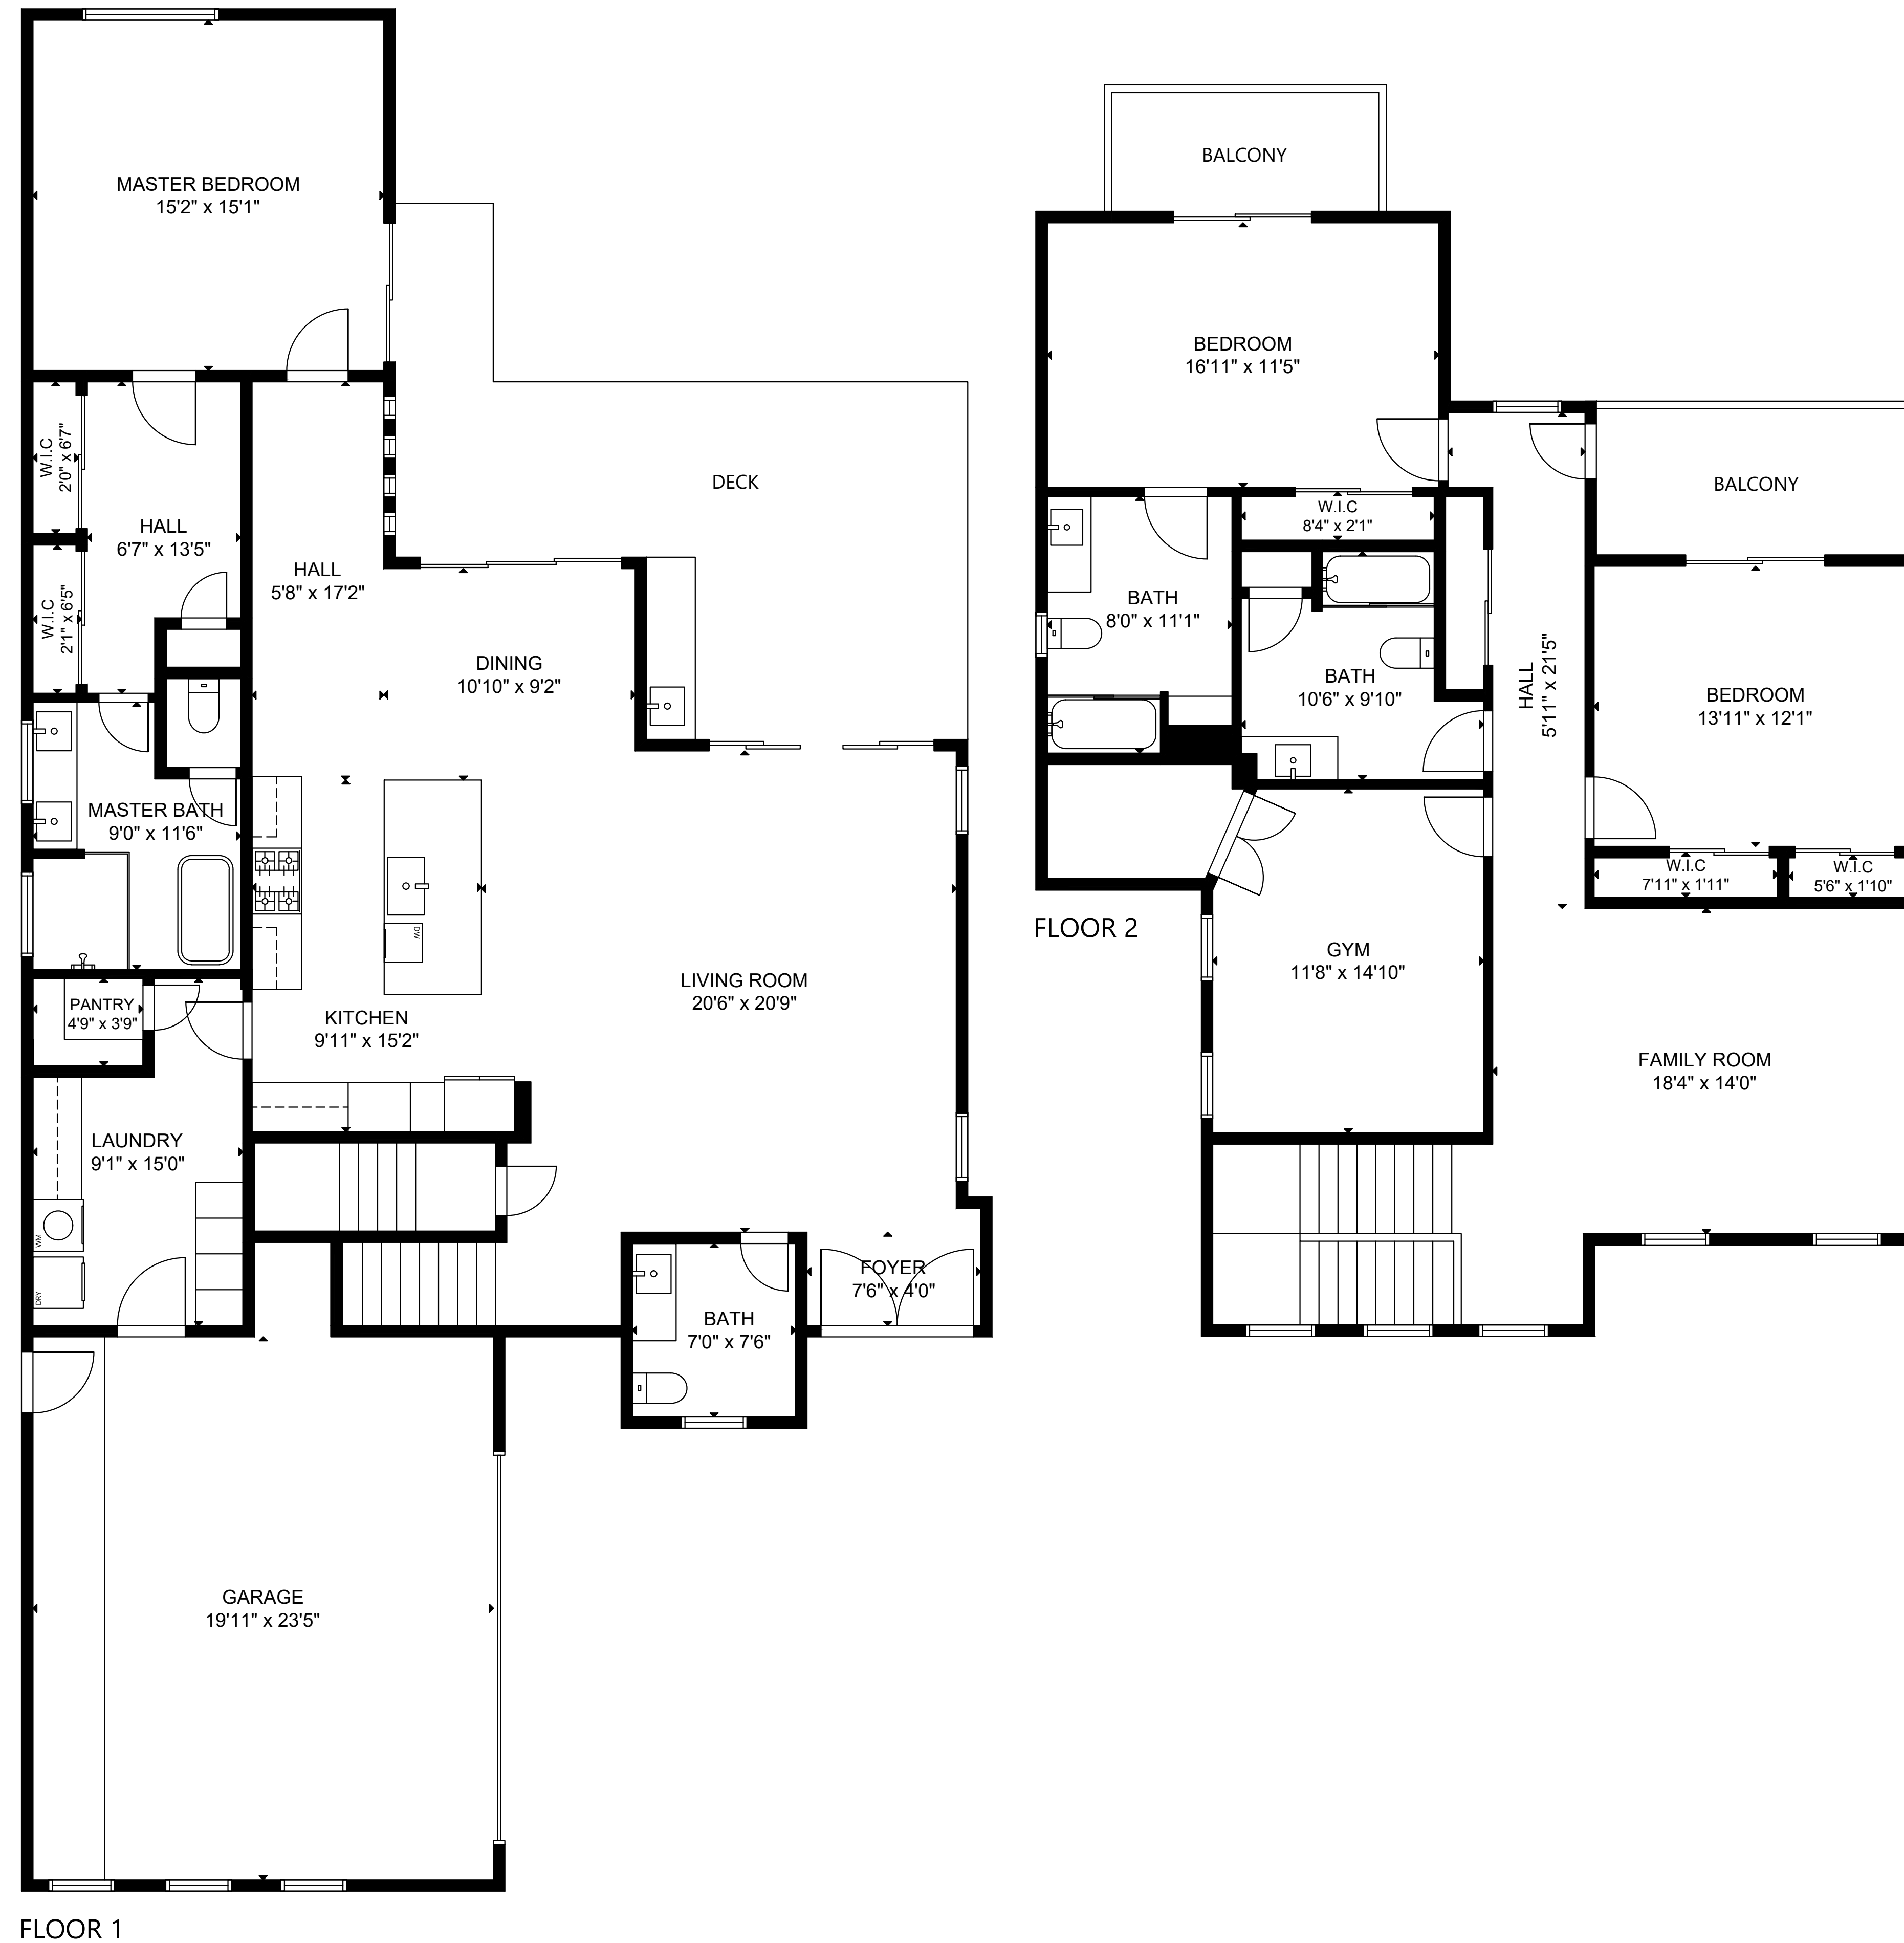

1405 Story St Houston TX 77055

GROSS INTERNAL AREA

TOTAL: 2,915 sq ft

FLOOR 1: 1,586 sq ft, FLOOR 2: 1,329 sq ft

EXCLUDED AREA: GARAGE: 466 sq ft

SIZE AND DIMENSIONS ARE APPROXIMATE, ACTUAL MAY VARY.