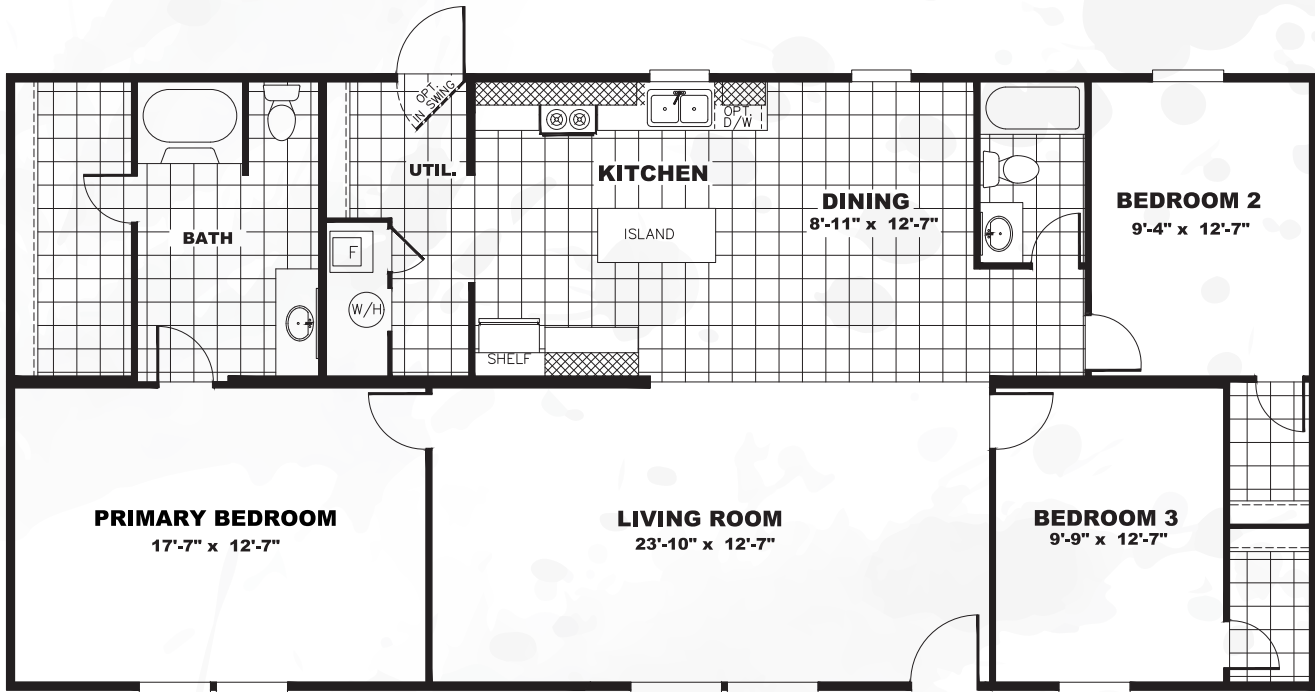

THRILL

TRU28563R

The home series and floor plans shown all have starting prices within the price range indicated. Your local Home Center can quote you specific prices and terms of purchase for specific homes. TRU invests in continuous product and process improvement. All home series, floor plans, specifications, dimensions, features, materials, availability, and starting prices shown are artist's renderings or estimates and are subject to change without notice or obligation. Dimensions are nominal and length and width measurements are from exterior wall to exterior wall. Starting prices include the home only, plus typical delivery and installation. Starting prices do not include other costs such as taxes, title fees, insurance premiums, filing or recording fees, land or improvements to the land, optional home features, optional delivery or installation services, wheels and axles, community or homeowner association fees, or any other items not shown on your Retailer Closing Agreement and related documents (your RCA). Your RCA will show the details of your purchase. 2020 TRU. All rights reserved.