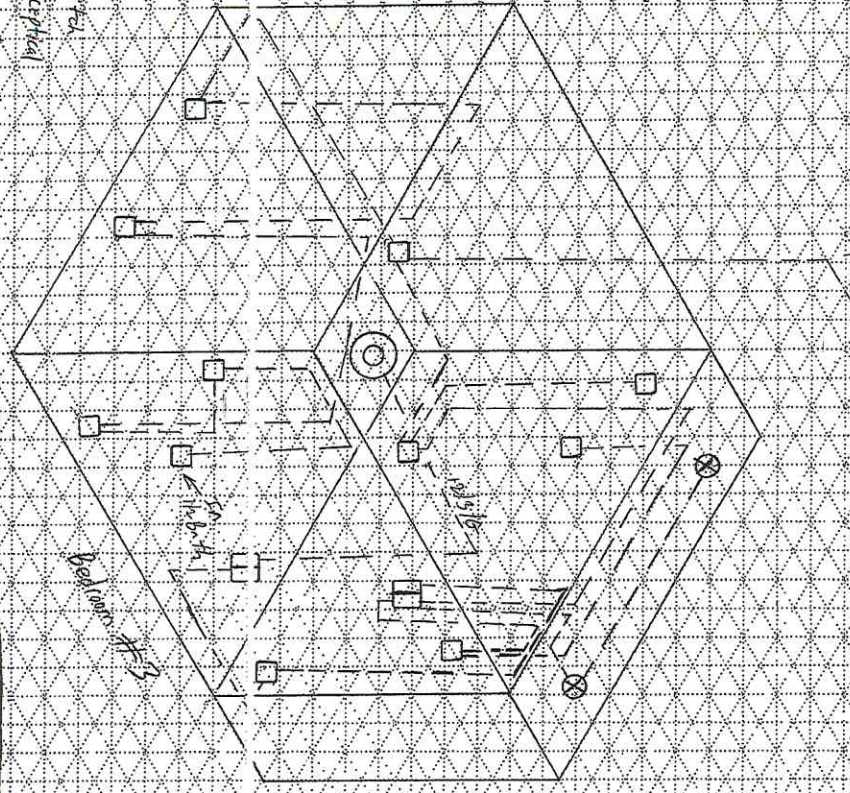

- ☑ = single switch
- ☒ = Double receptacle
- ☐ = Single receptacle
- ⊗ = Light Fixture
- ⊙ = Fan & Light

Outside Water Line

Land  
house