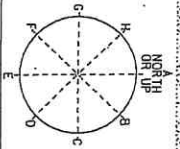

- ☑ = single switch
- ☒ = Double receptacle
- ☐ = Single receptacle
- ⊗ = Light Fixture
- ⊙ = Fan & Light

Outside Water Line

Land  
house