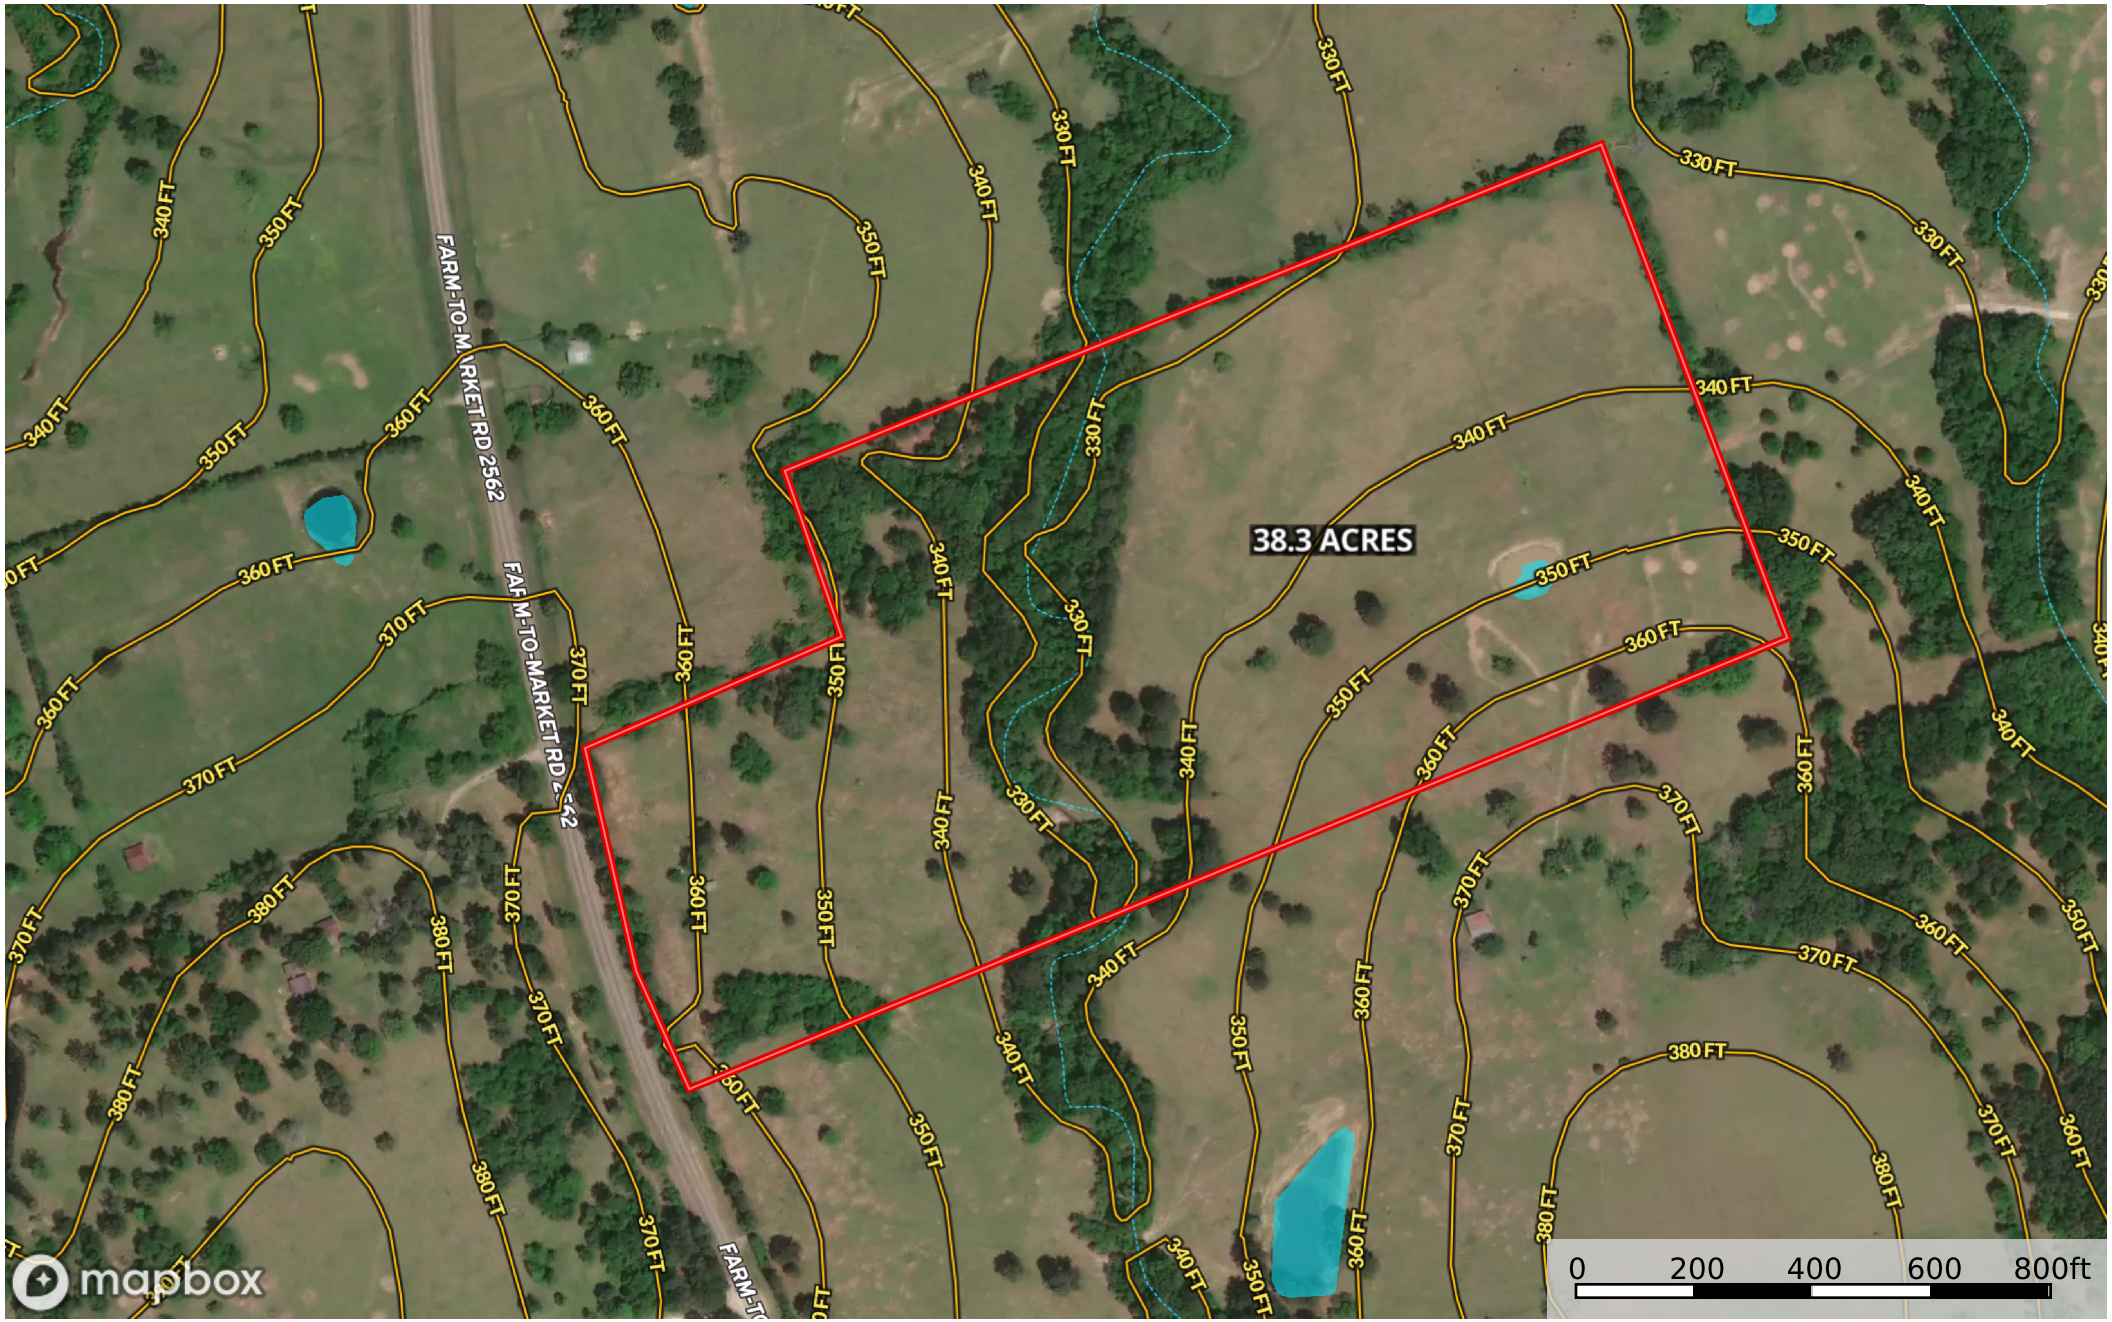

38 acres FM 2562  
Grimes County, Texas, 38 AC +/-

- Boundary
- Stream, Intermittent
- River/Creek
- Water Body