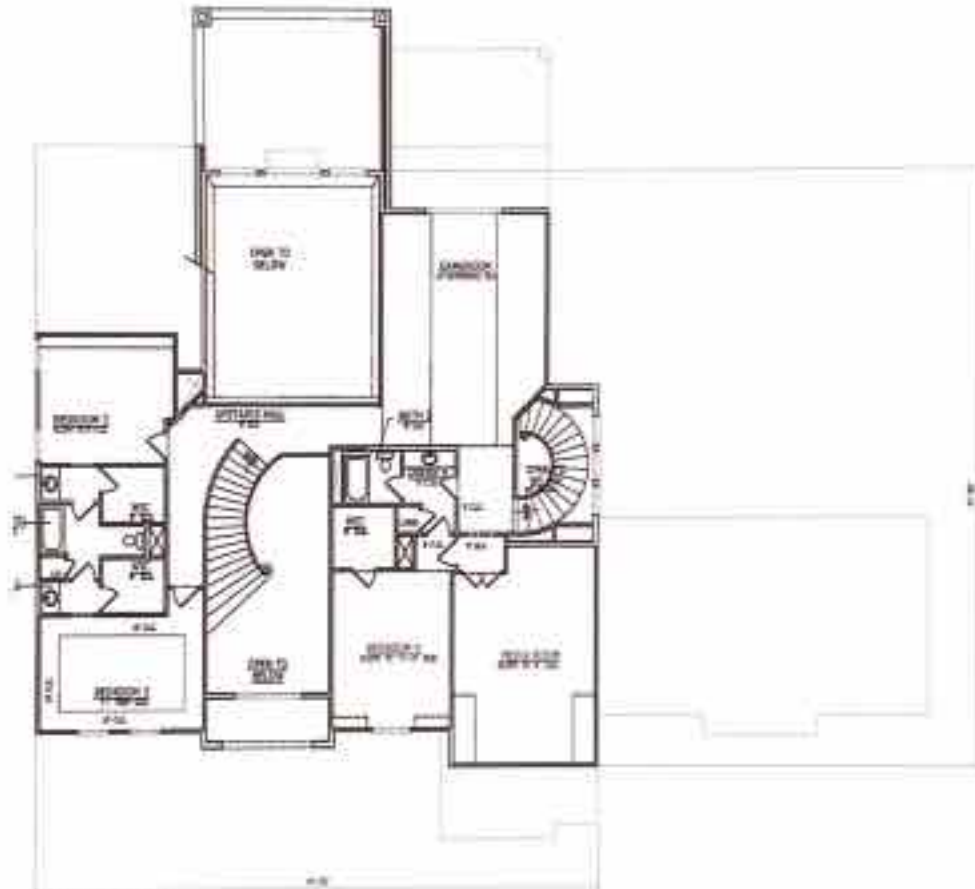

VALLAGIO

ARCHITECTURAL
DRAWING

DATE: 05/12/2011
SCALE: 1/8" = 1'-0"
SHEET: 101

VALLAGIO

2020

VALLAGIO

Scale: 1/4" = 1'-0"
Date: 10/10/11