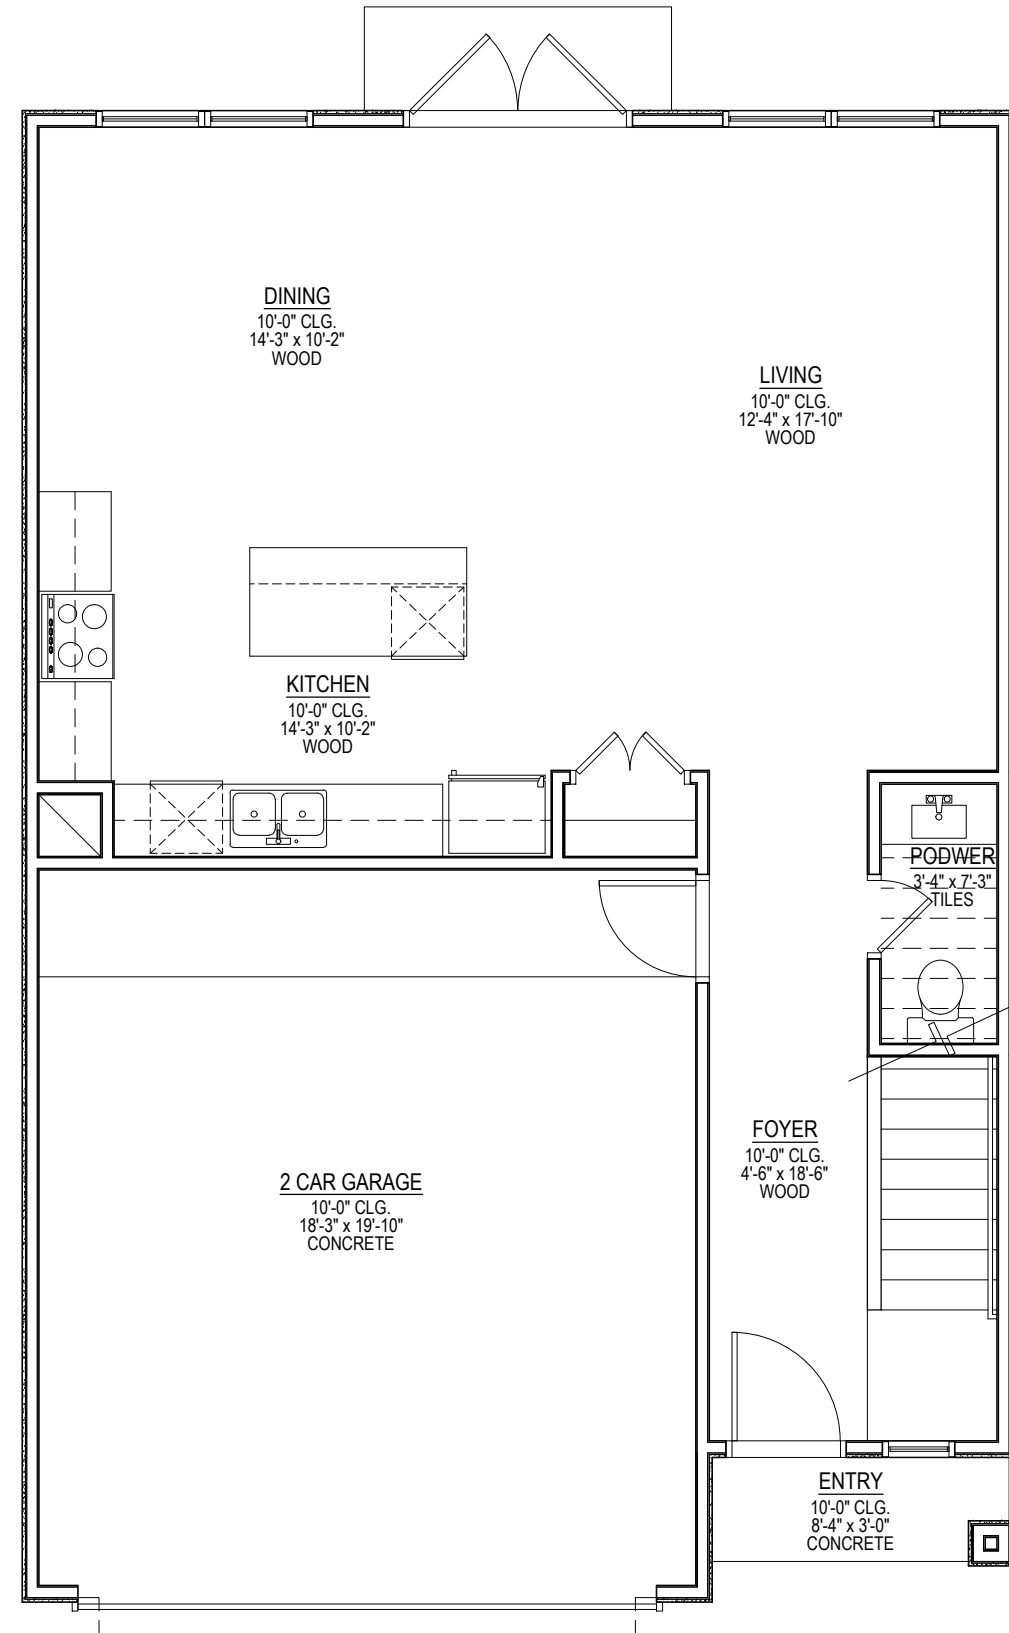

**LOT 7
SECOND FLOOR PLAN**

**LOT 7
FIRST FLOOR PLAN**

FIRST FLOOR CONDITIONED	695 S.F.
SECOND FLOOR CONDITIONED	1,076 S.F.
TOTAL CONDITIONED AREA	1,771 S.F.