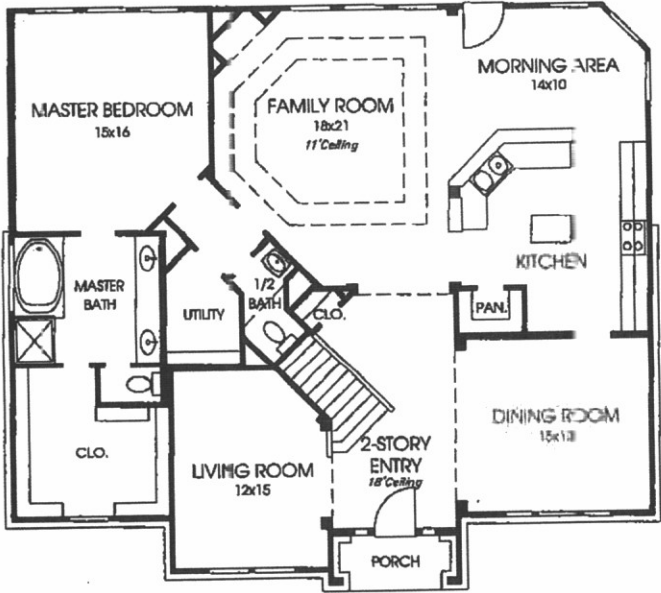

Plan 3750W

This home contains approximately 3,750 square feet and includes five bedrooms and three and a half baths.

Note: The options shown on this brochure are available at an additional cost.