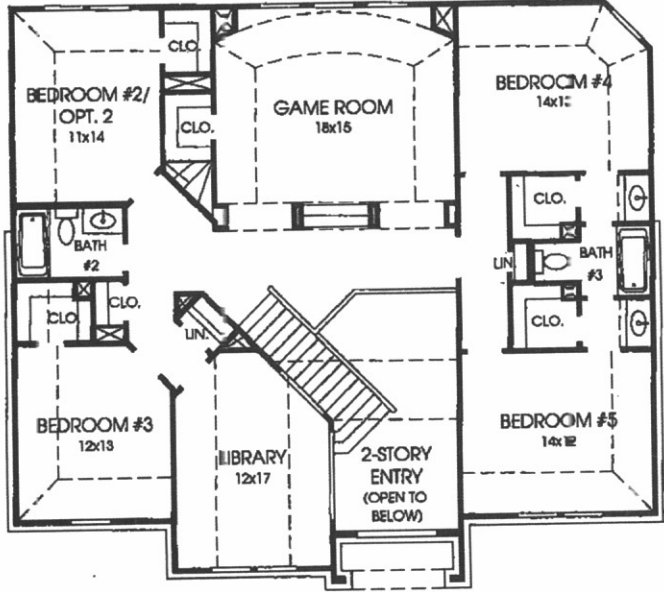

Plan 3750W

This home contains approximately 3,750 square feet and includes five bedrooms and three and a half baths.

Note: The options shown on this brochure are available at an additional cost.