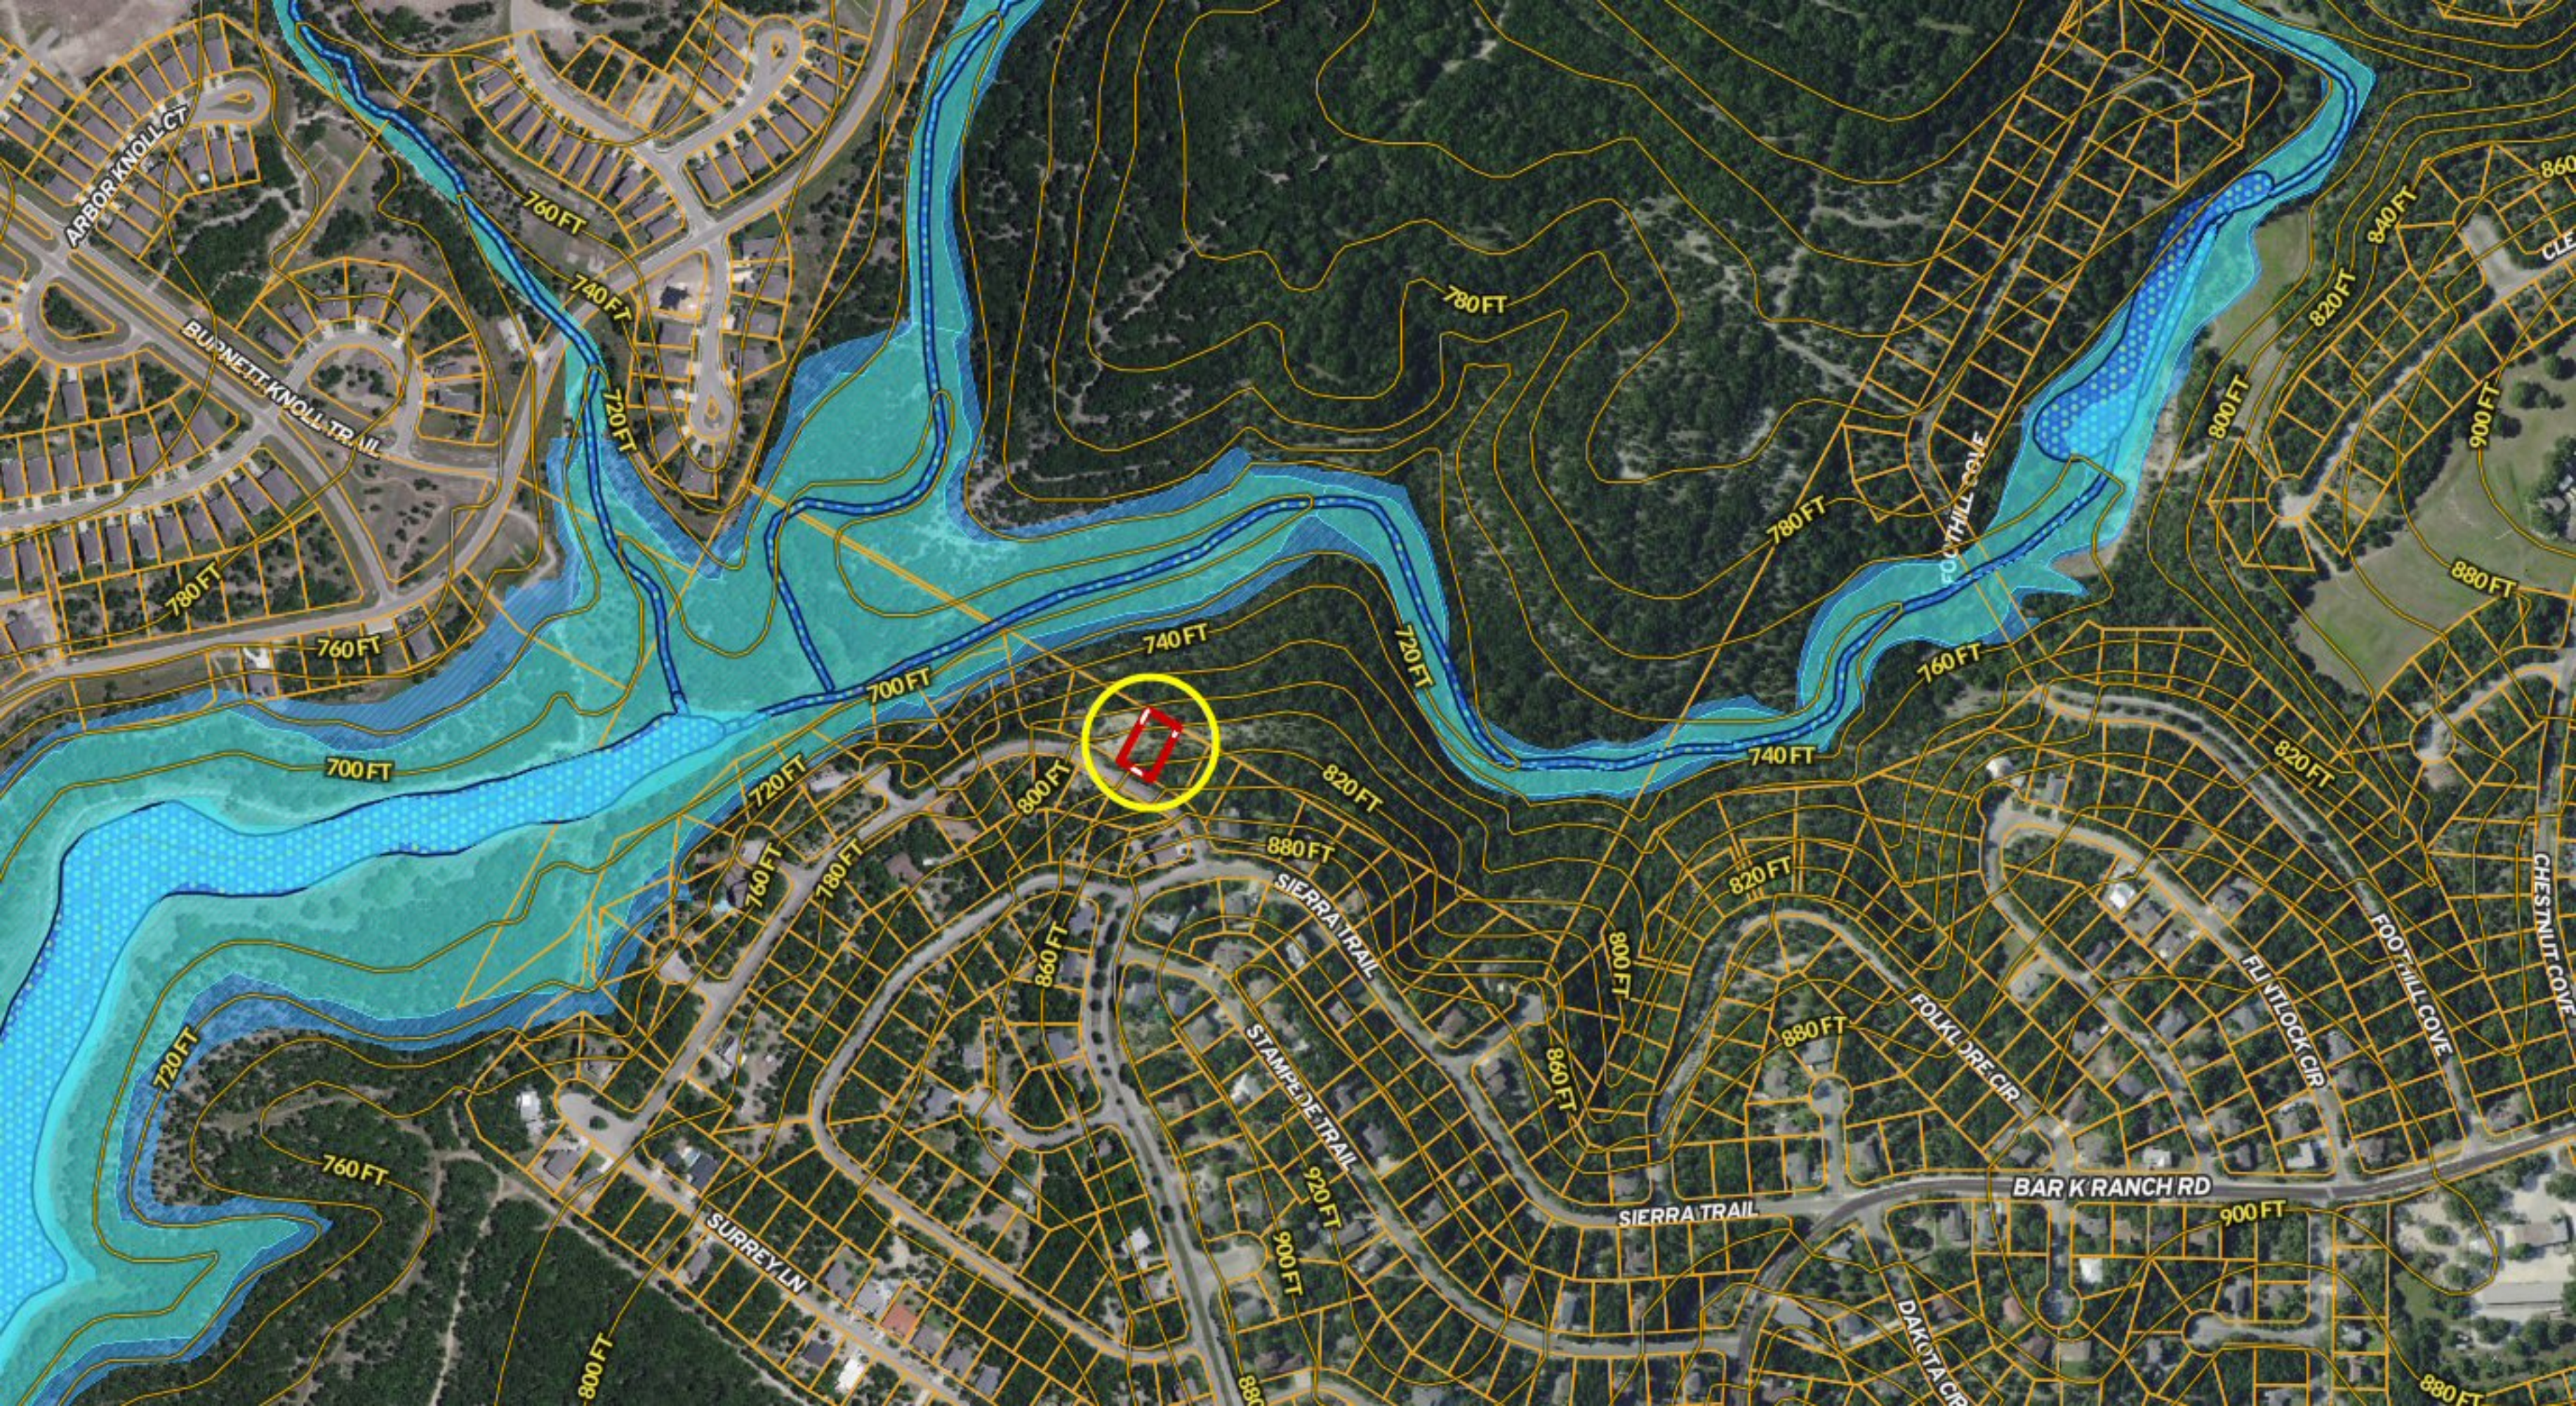

\*\*\* QUARTER-ACRE \*\*\* 21925 Surrey Ln ~ Bar-K Ranches

Copyright © and (P) 1988–2010 Microsoft Corporation and/or its suppliers. All rights reserved. <http://www.microsoft.com/mappoint/>

Certain mapping and direction data © 2010 NAVTEQ. All rights reserved. The Data for areas of Canada includes information taken with permission from Canadian authorities, including: © Her Majesty the Queen in Right of Canada, © Queen's Printer for Ontario. NAVTEQ and NAVTEQ ON BOARD are trademarks of NAVTEQ. © 2010 Tele Atlas North America, Inc. All rights reserved. Tele Atlas and Tele Atlas North America are trademarks of Tele Atlas, Inc. © 2010 by Applied Geographic Systems. All rights reserved.

760 FT

780 FT

780 FT

780 FT

800 FT

800 FT

SURREY LN

820 FT

SURREY LN

800 FT

820 FT