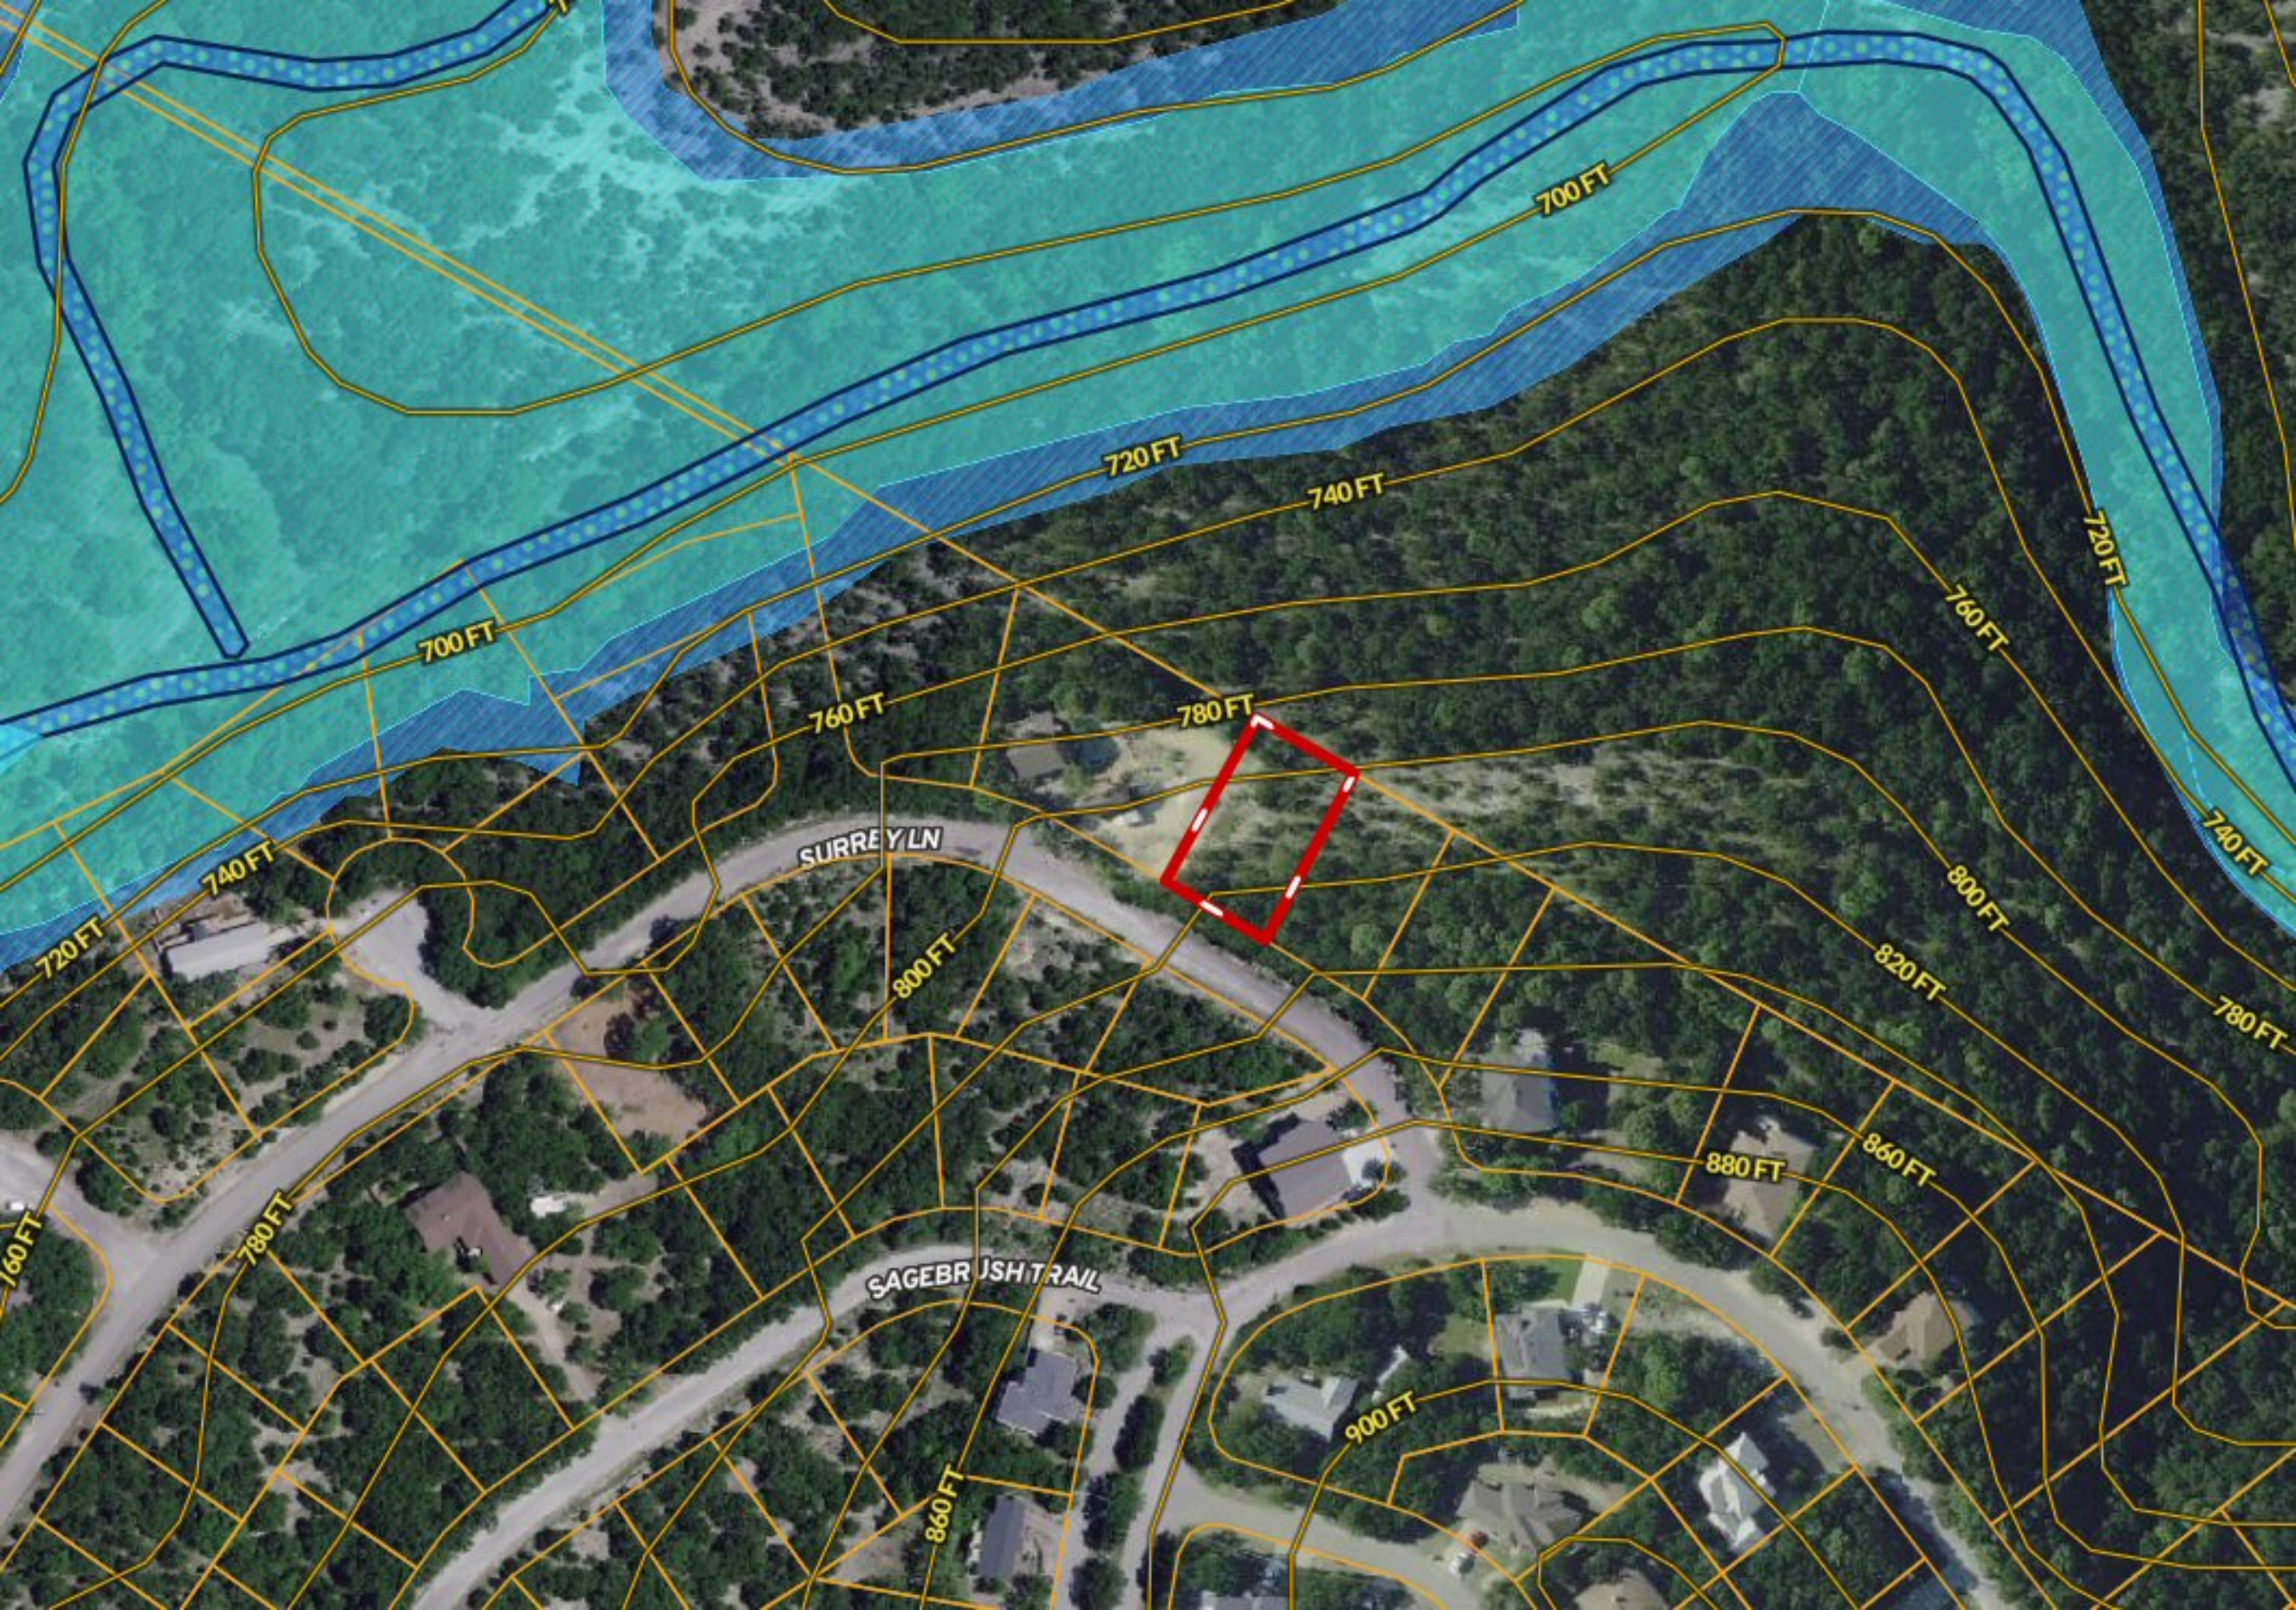

\*\*\* QUARTER-ACRE \*\*\* 21925 Surrey Ln ~ Bar-K Ranches

Copyright © and (P) 1988–2010 Microsoft Corporation and/or its suppliers. All rights reserved. <http://www.microsoft.com/mappoint/>

Certain mapping and direction data © 2010 NAVTEQ. All rights reserved. The Data for areas of Canada includes information taken with permission from Canadian authorities, including: © Her Majesty the Queen in Right of Canada, © Queen's Printer for Ontario. NAVTEQ and NAVTEQ ON BOARD are trademarks of NAVTEQ. © 2010 Tele Atlas North America, Inc. All rights reserved. Tele Atlas and Tele Atlas North America are trademarks of Tele Atlas, Inc. © 2010 by Applied Geographic Systems. All rights reserved.

760 FT

780 FT

780 FT

780 FT

800 FT

800 FT

SURREY LN

820 FT

SURREY LN

800 FT

820 FT