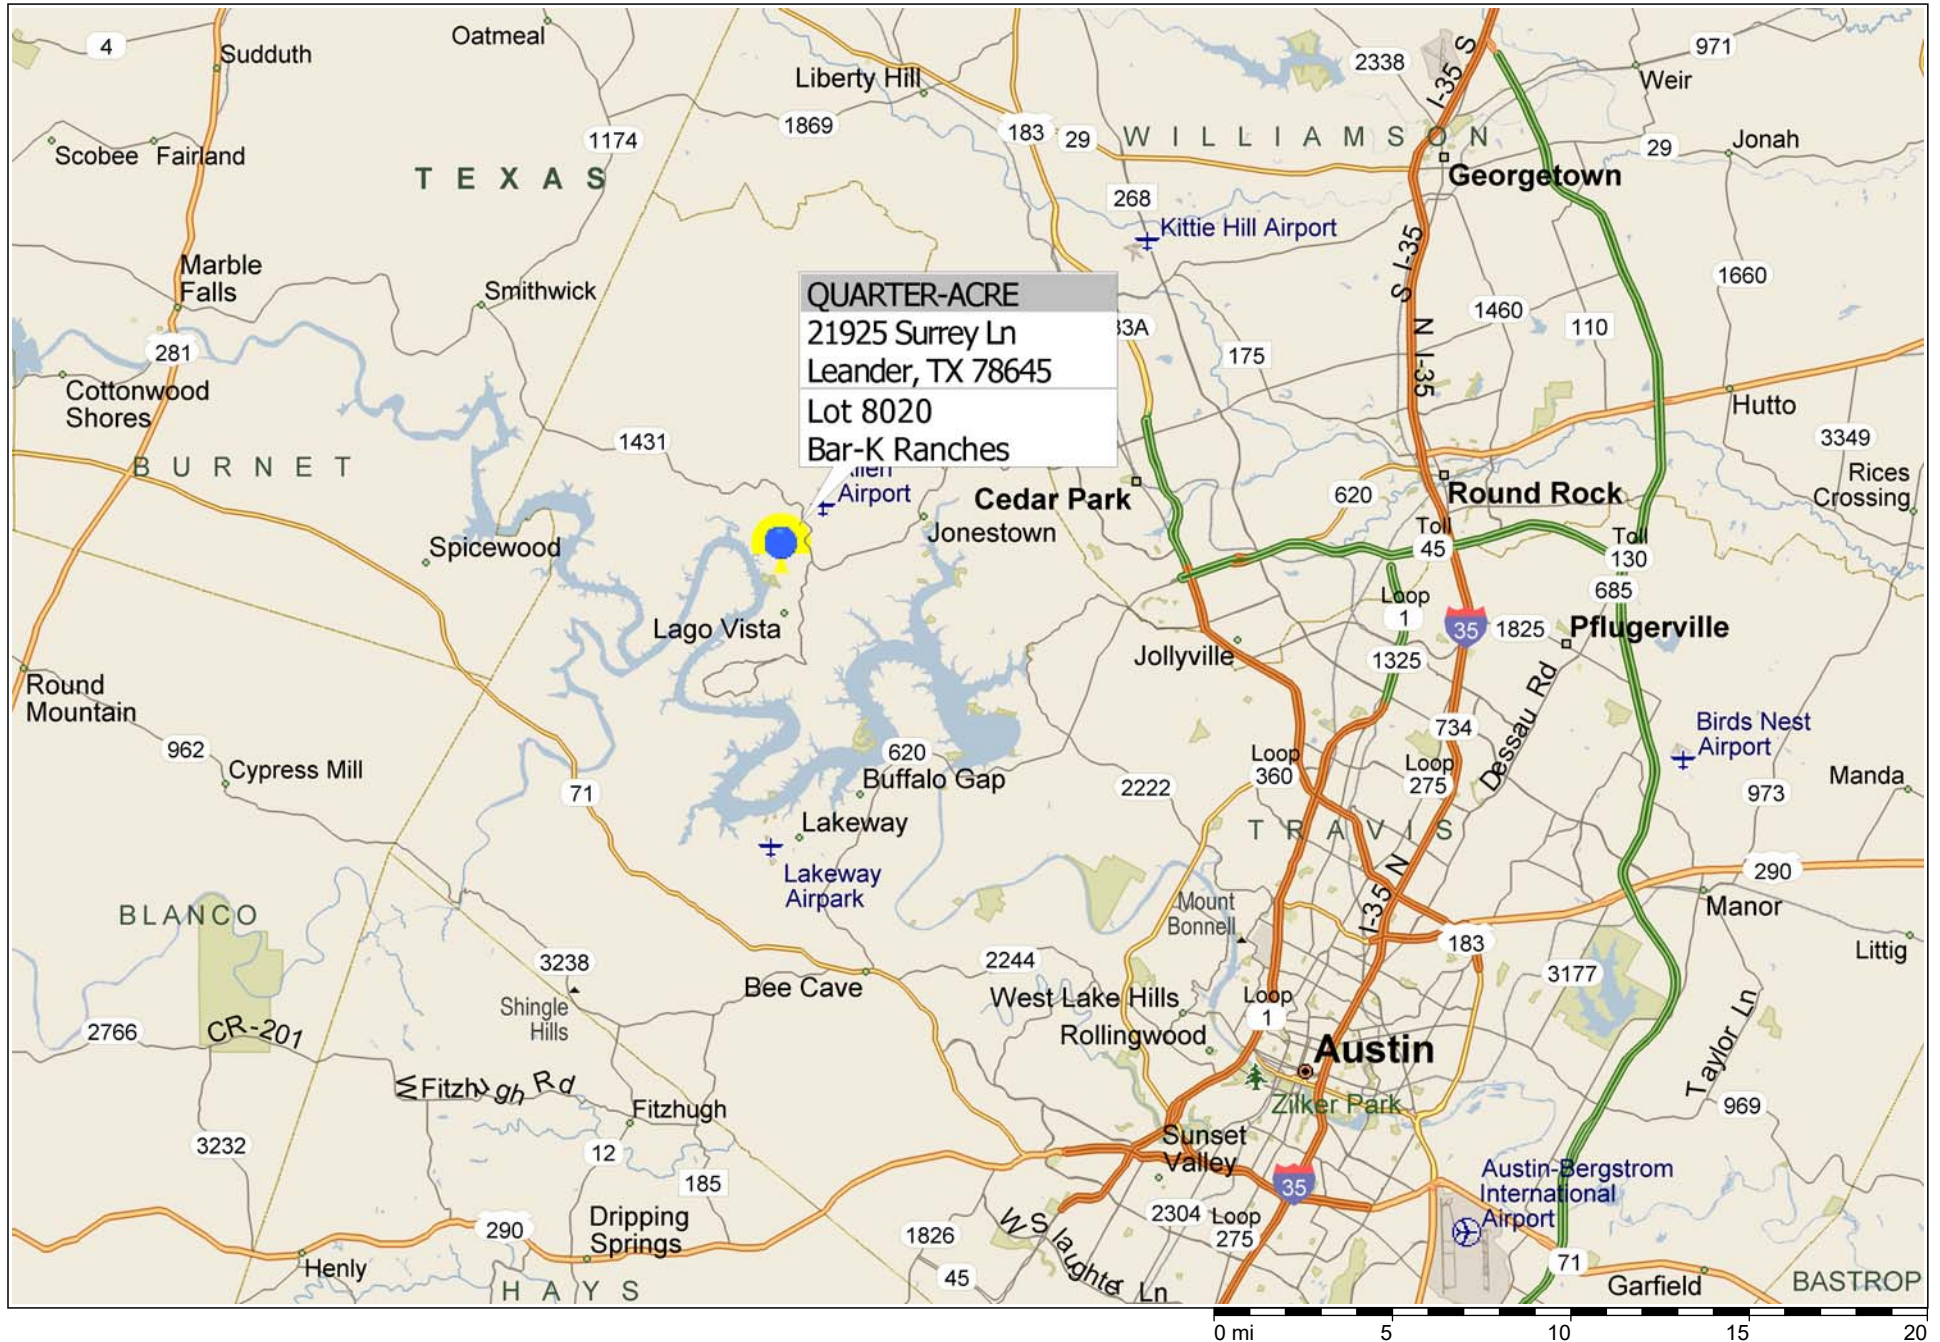

\*\*\* QUARTER-ACRE \*\*\* 21925 Surrey Ln ~ Bar-K Ranches

Copyright © and (P) 1988–2010 Microsoft Corporation and/or its suppliers. All rights reserved. <http://www.microsoft.com/mappoint/>

Certain mapping and direction data © 2010 NAVTEQ. All rights reserved. The Data for areas of Canada includes information taken with permission from Canadian authorities, including: © Her Majesty the Queen in Right of Canada, © Queen's Printer for Ontario. NAVTEQ and NAVTEQ ON BOARD are trademarks of NAVTEQ. © 2010 Tele Atlas North America, Inc. All rights reserved. Tele Atlas and Tele Atlas North America are trademarks of Tele Atlas, Inc. © 2010 by Applied Geographic Systems. All rights reserved.

760 FT

780 FT

780 FT

780 FT

800 FT

800 FT

SURREY LN

820 FT

SURREY LN

800 FT

820 FT