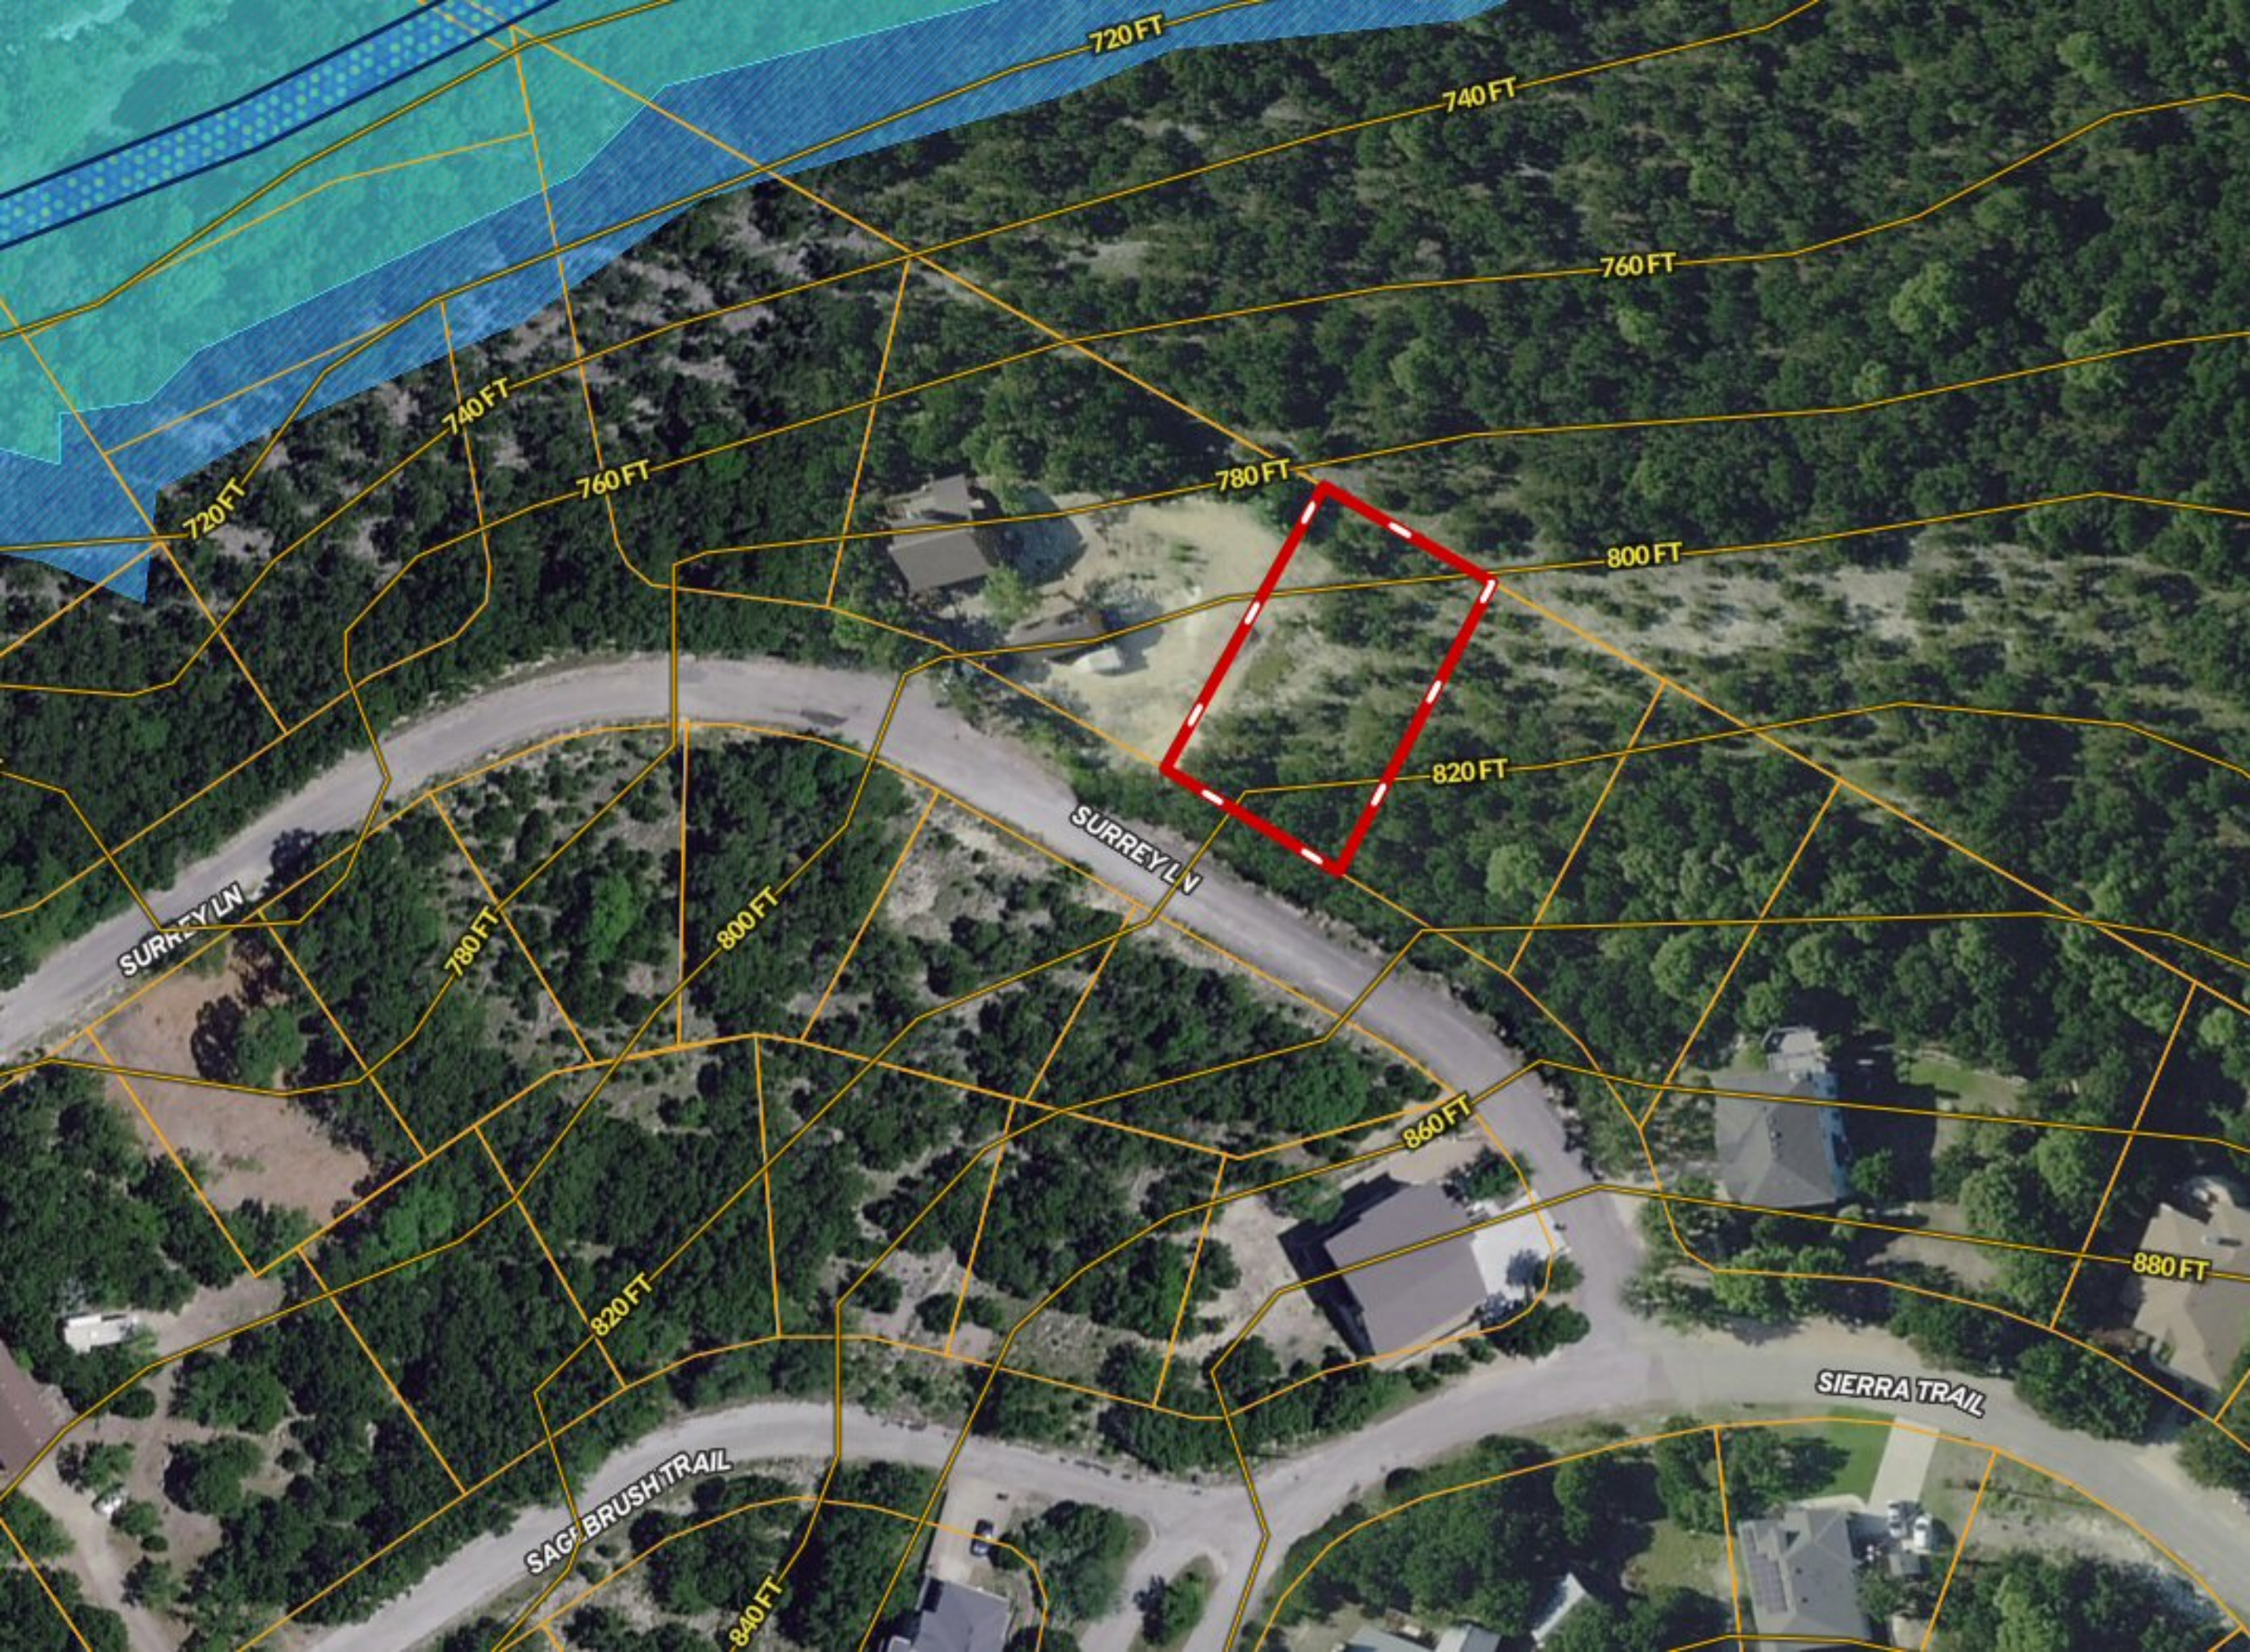

\*\*\* QUARTER-ACRE \*\*\* 21925 Surrey Ln ~ Bar-K Ranches

Copyright © and (P) 1988–2010 Microsoft Corporation and/or its suppliers. All rights reserved. <http://www.microsoft.com/mappoint/>

Certain mapping and direction data © 2010 NAVTEQ. All rights reserved. The Data for areas of Canada includes information taken with permission from Canadian authorities, including: © Her Majesty the Queen in Right of Canada, © Queen's Printer for Ontario. NAVTEQ and NAVTEQ ON BOARD are trademarks of NAVTEQ. © 2010 Tele Atlas North America, Inc. All rights reserved. Tele Atlas and Tele Atlas North America are trademarks of Tele Atlas, Inc. © 2010 by Applied Geographic Systems. All rights reserved.

760 FT

780 FT

780 FT

780 FT

800 FT

800 FT

SURREY LN

820 FT

SURREY LN

800 FT

820 FT