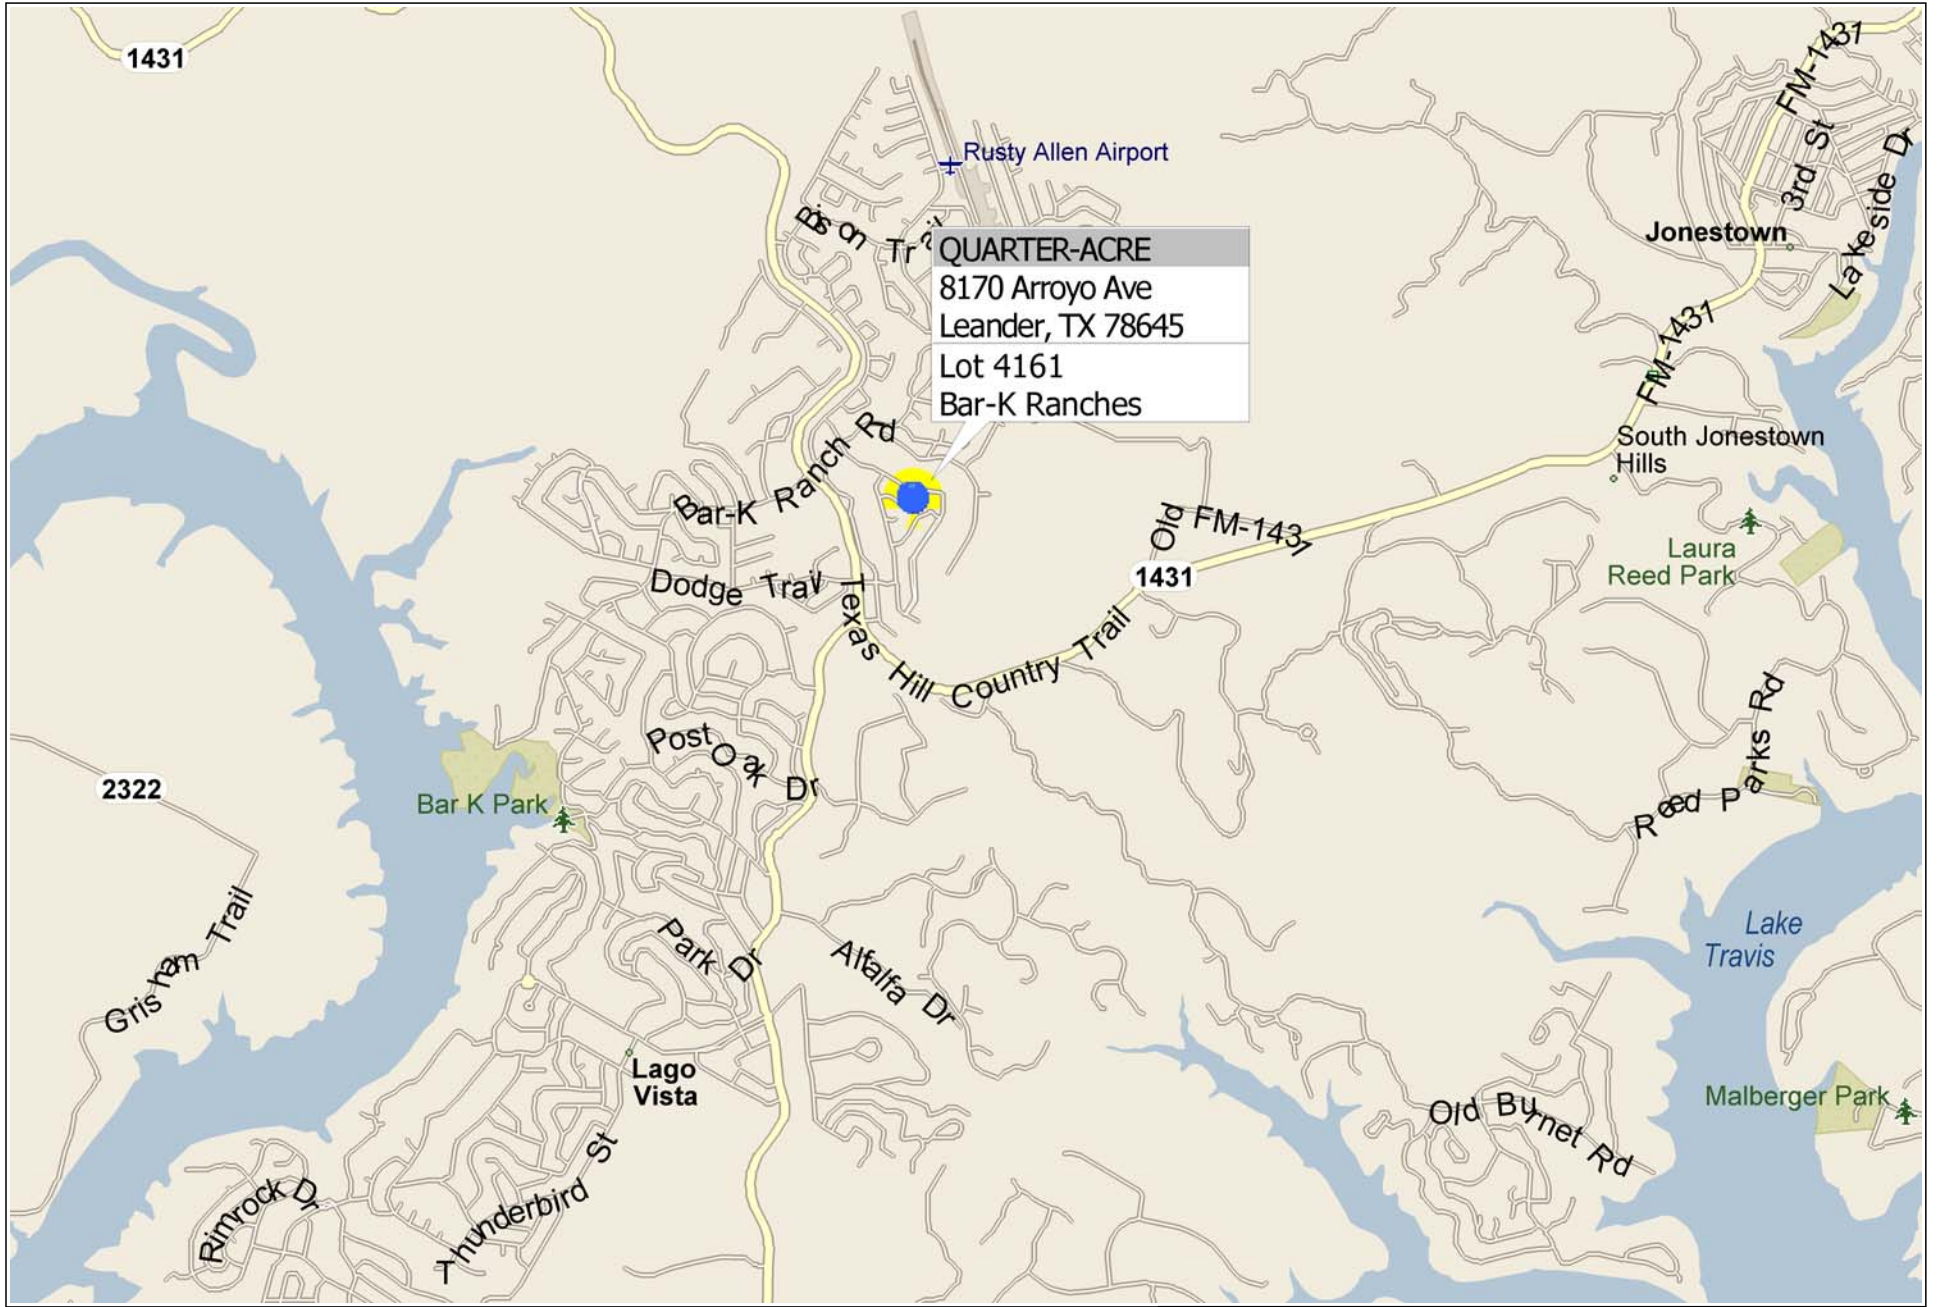

*** QUARTER-ACRE *** 8170 Arroyo Ave ~ Bar-K Ranches

780 FT

820 FT

940 FT

RM1431

CHESTNUT COVE

BARK RANCH RD

900 FT

DIAMOND TRAIL

880 FT

820 FT

DODGE TRAIL

RM1431

BRONCO LN

940 FT

APPALO TRAIL