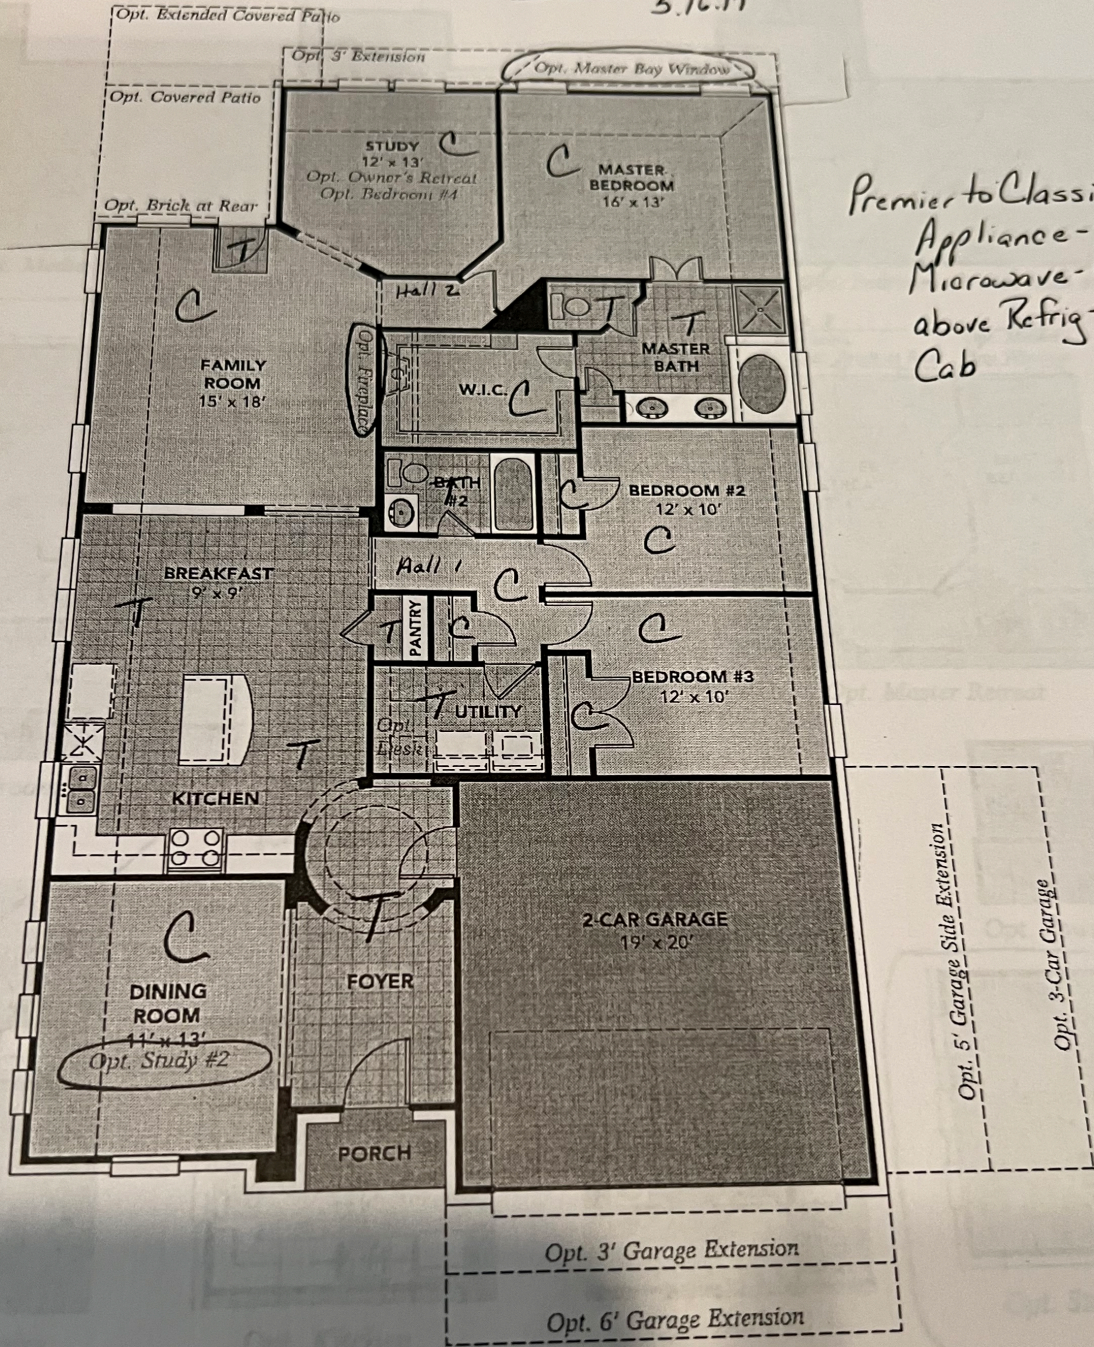

3071 Camden Park Ln - Portman  
 the Laurel | First Floor Plan

T = tile  
 C = carpet

x *[Signature]*  
 5.16.17

Premier to Classic  
 Appliance - Bl  
 Microwave - Cab  
 above Refrig - 42"  
 Cab