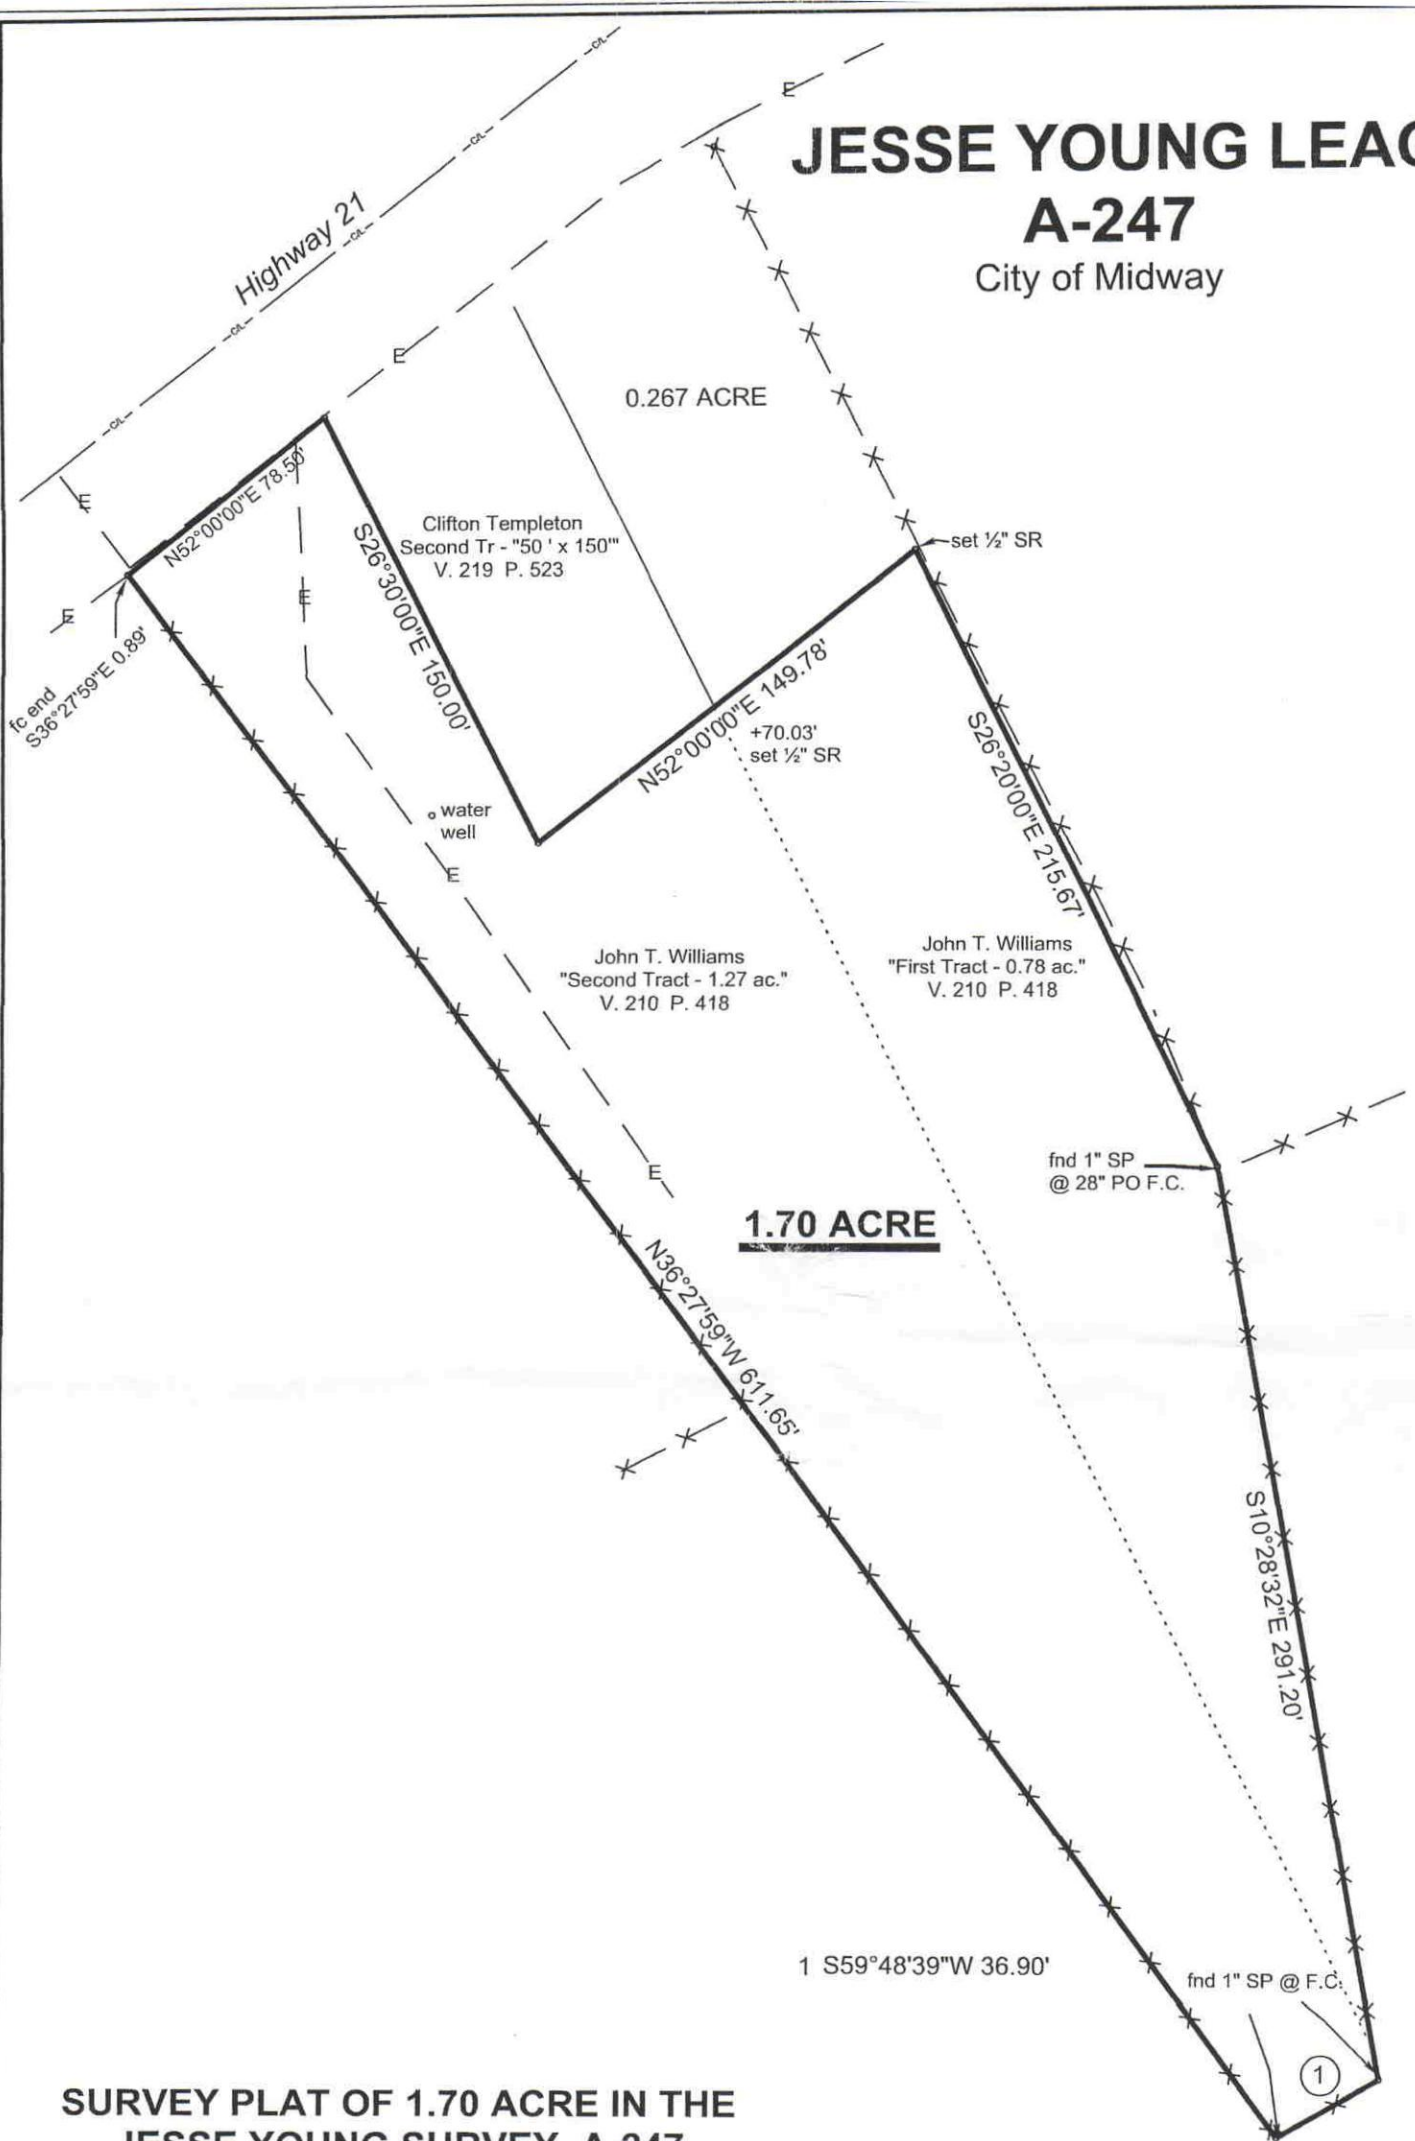

JESSE YOUNG LEAGUE A-247

City of Midway

**SURVEY PLAT OF 1.70 ACRE IN THE
JESSE YOUNG SURVEY, A-247
CITY OF MIDWAY
MADISON COUNTY, TEXAS**

SCALE: 1" = 60'

DECEMBER 10, 2007