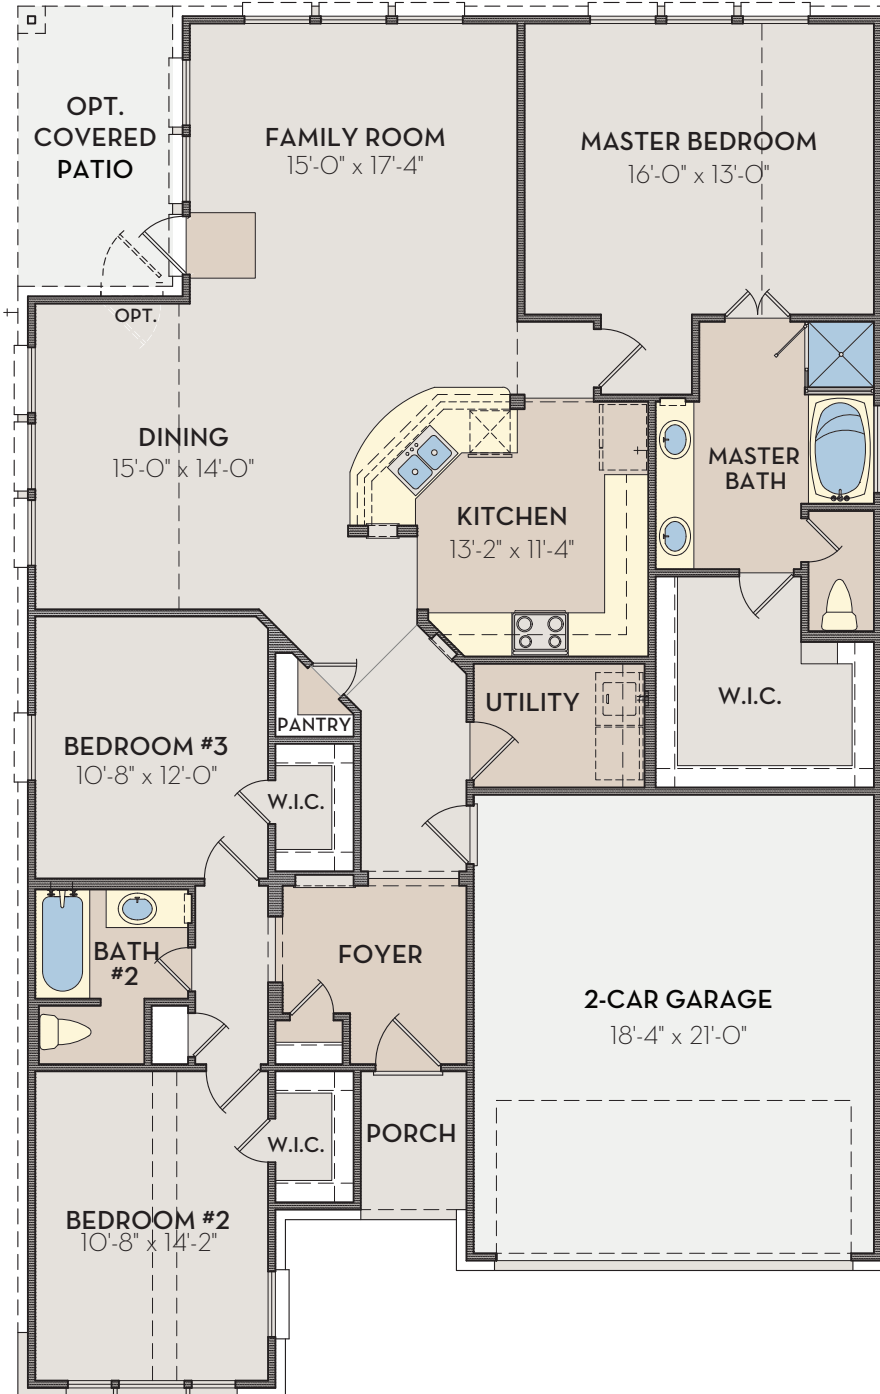

ELEVATION L

ELEVATION M

ELEVATION N

OPT. FIREPLACE

OPT. DESIGNER KITCHEN

OPT. SUPER SHOWER

OPT. 3 CAR
GARAGE
9'-8" x 21'-0"