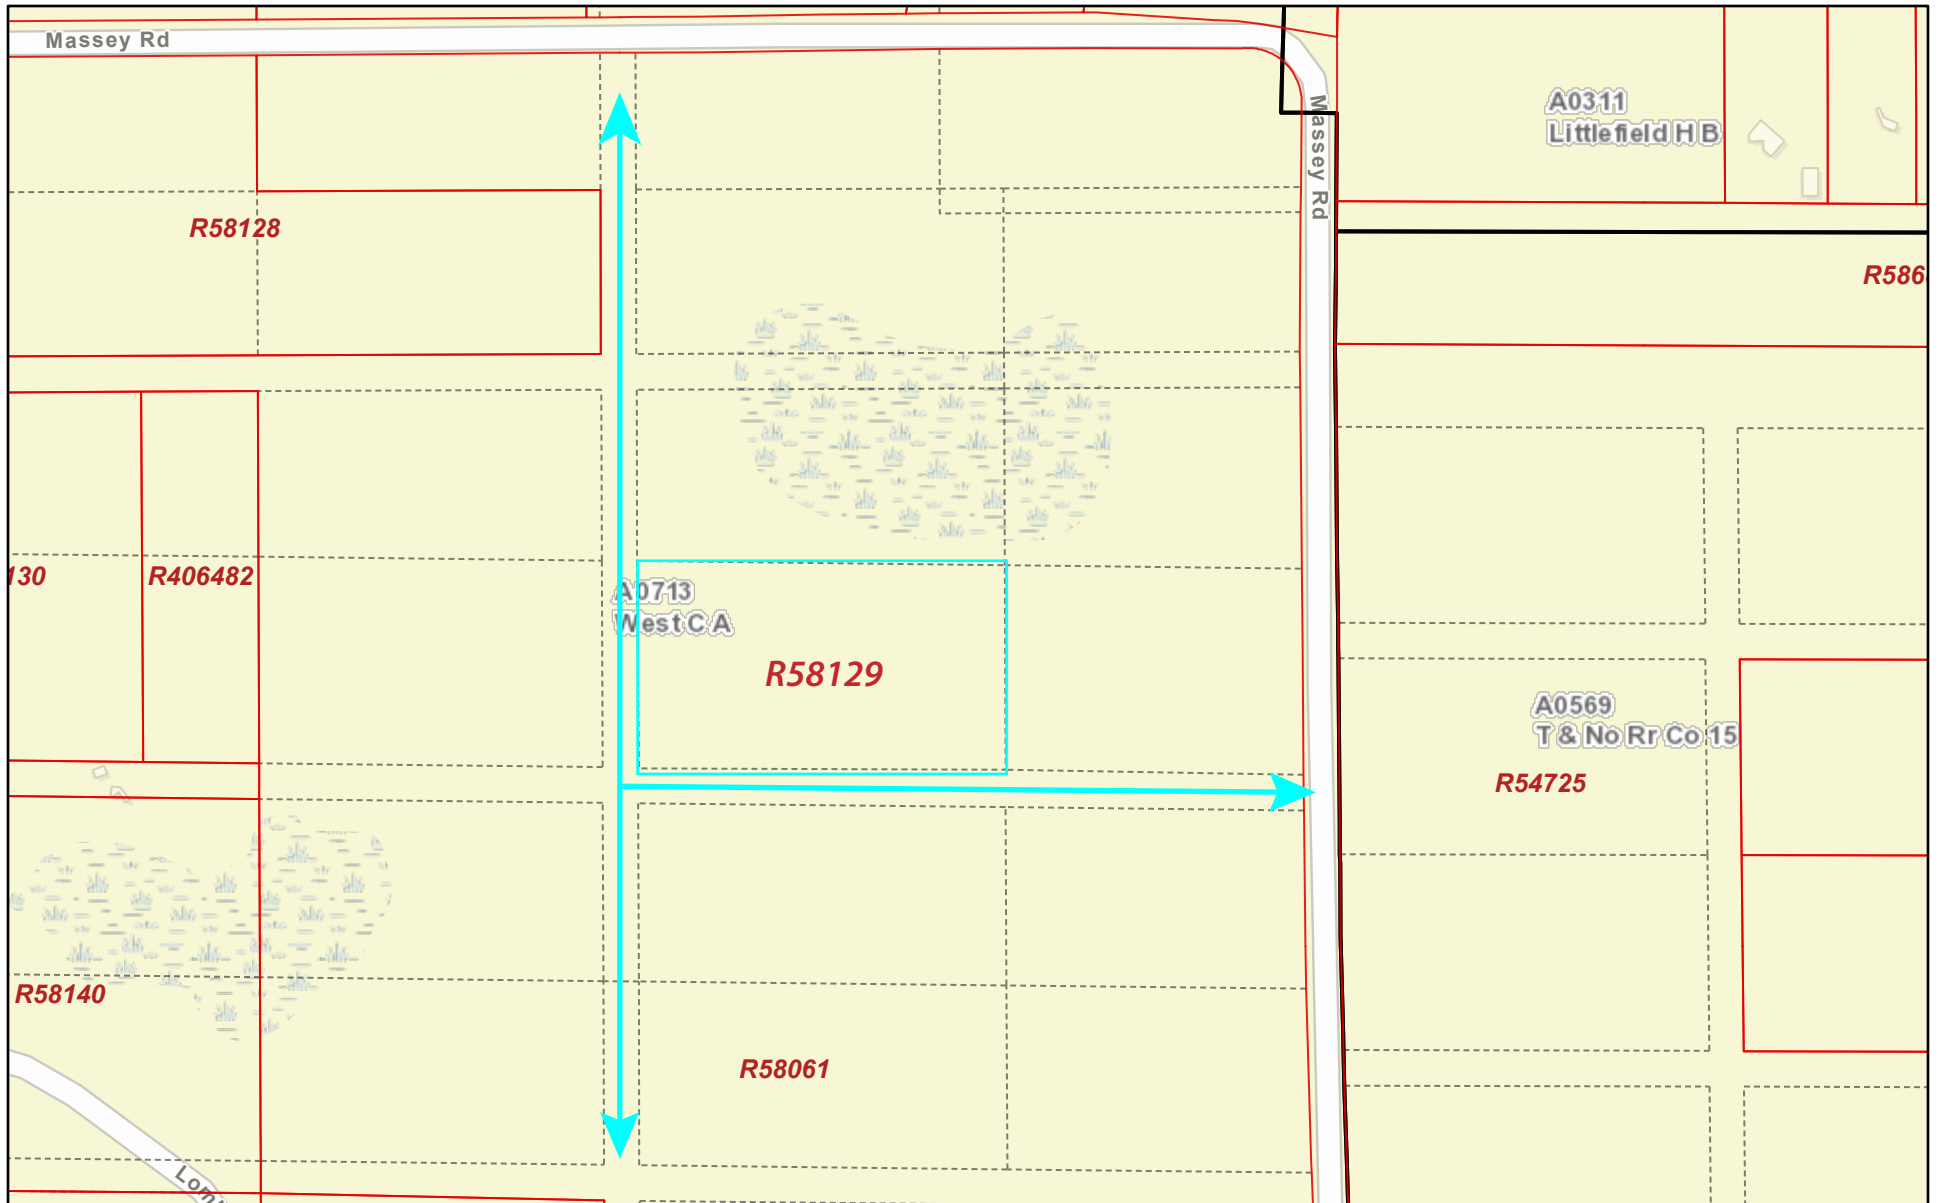

# Montgomery CAD Web Map2

6/23/2021, 7:27:23 AM

Abstracts    Parcels    Lot Lines

1:4,514

Esri Community Maps Contributors, Montgomery County, TX GIS Office,

Montgomery County Appraisal District, BIS Consulting -

Disclaimer: This product is for informational purposes only and has not been prepared for or be suitable for legal, engineering, or surveying purposes. It does not represent an on-the-ground survey and represents only the approximate relative location of boundaries.