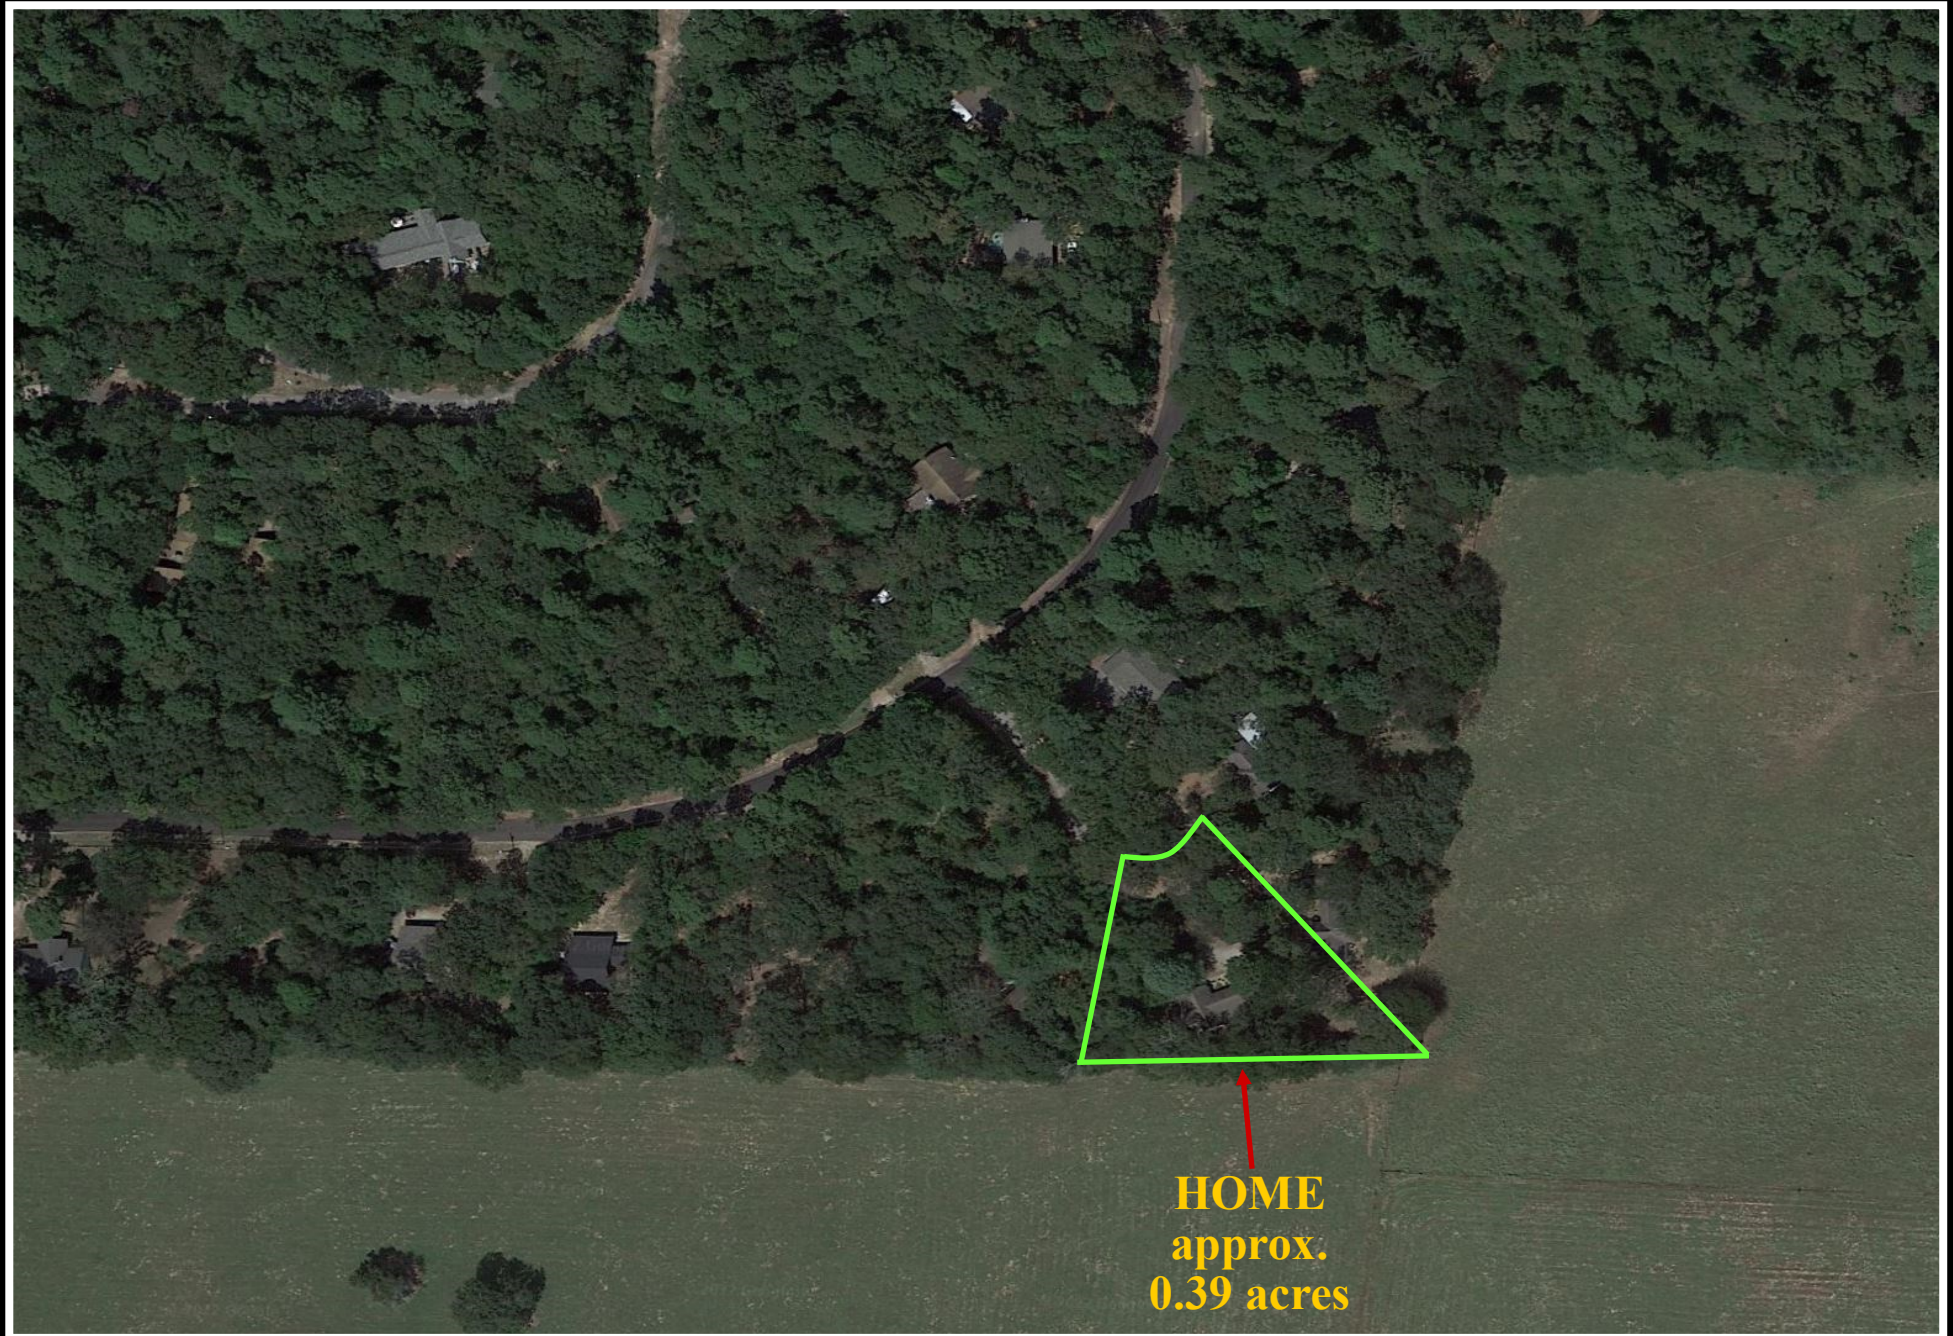

CLOSE UP AERIAL VIEW OF 134 VALLEYWOOD GLEN - HOLLY LAKE RANCH, TEXAS

This is not guarantee to be 100% accurate but deemed to be a reasonable depiction of the property boundary lines & total no. of acres.

HOME
approx.
0.39 acres