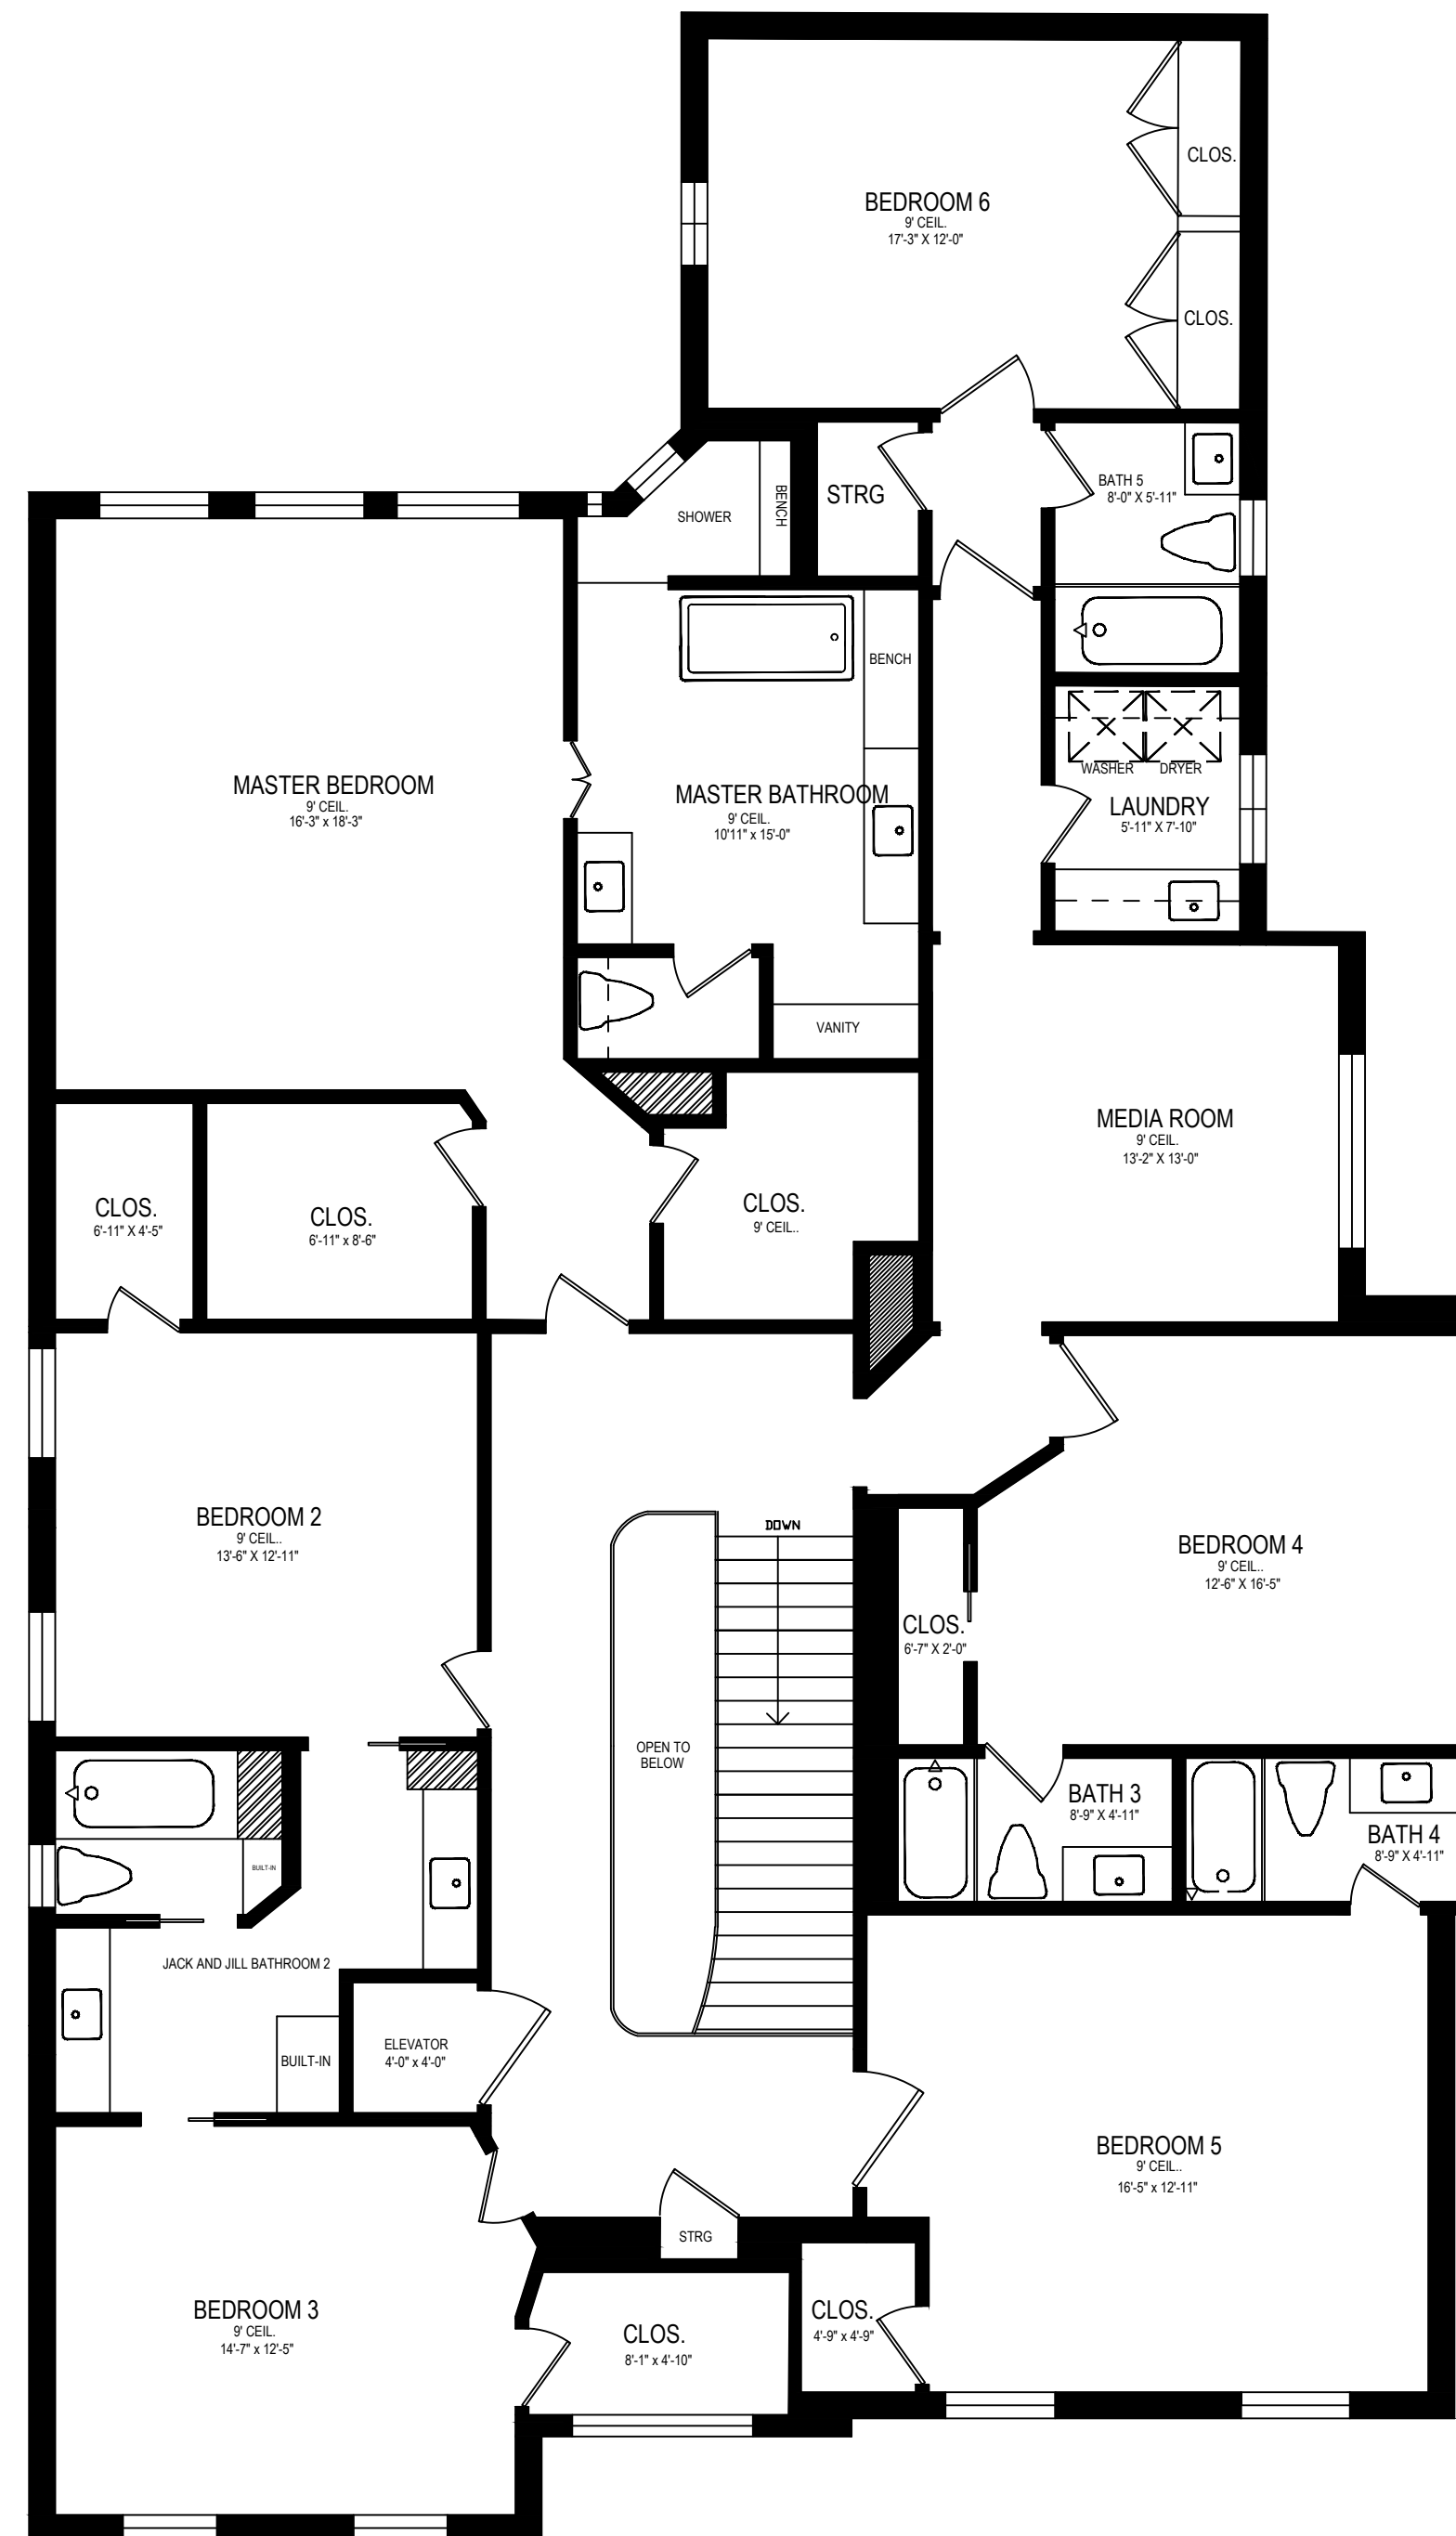

FIRST FLOOR PLAN
SCALE: 1/4"=1'-0"
10' CEILING HT.

SECOND FLOOR PLAN
SCALE: 1/4"=1'-0"
9' CEILING HT.

3749 Olympia Dr

HOUSTON, HARRIS CO., TX 77019