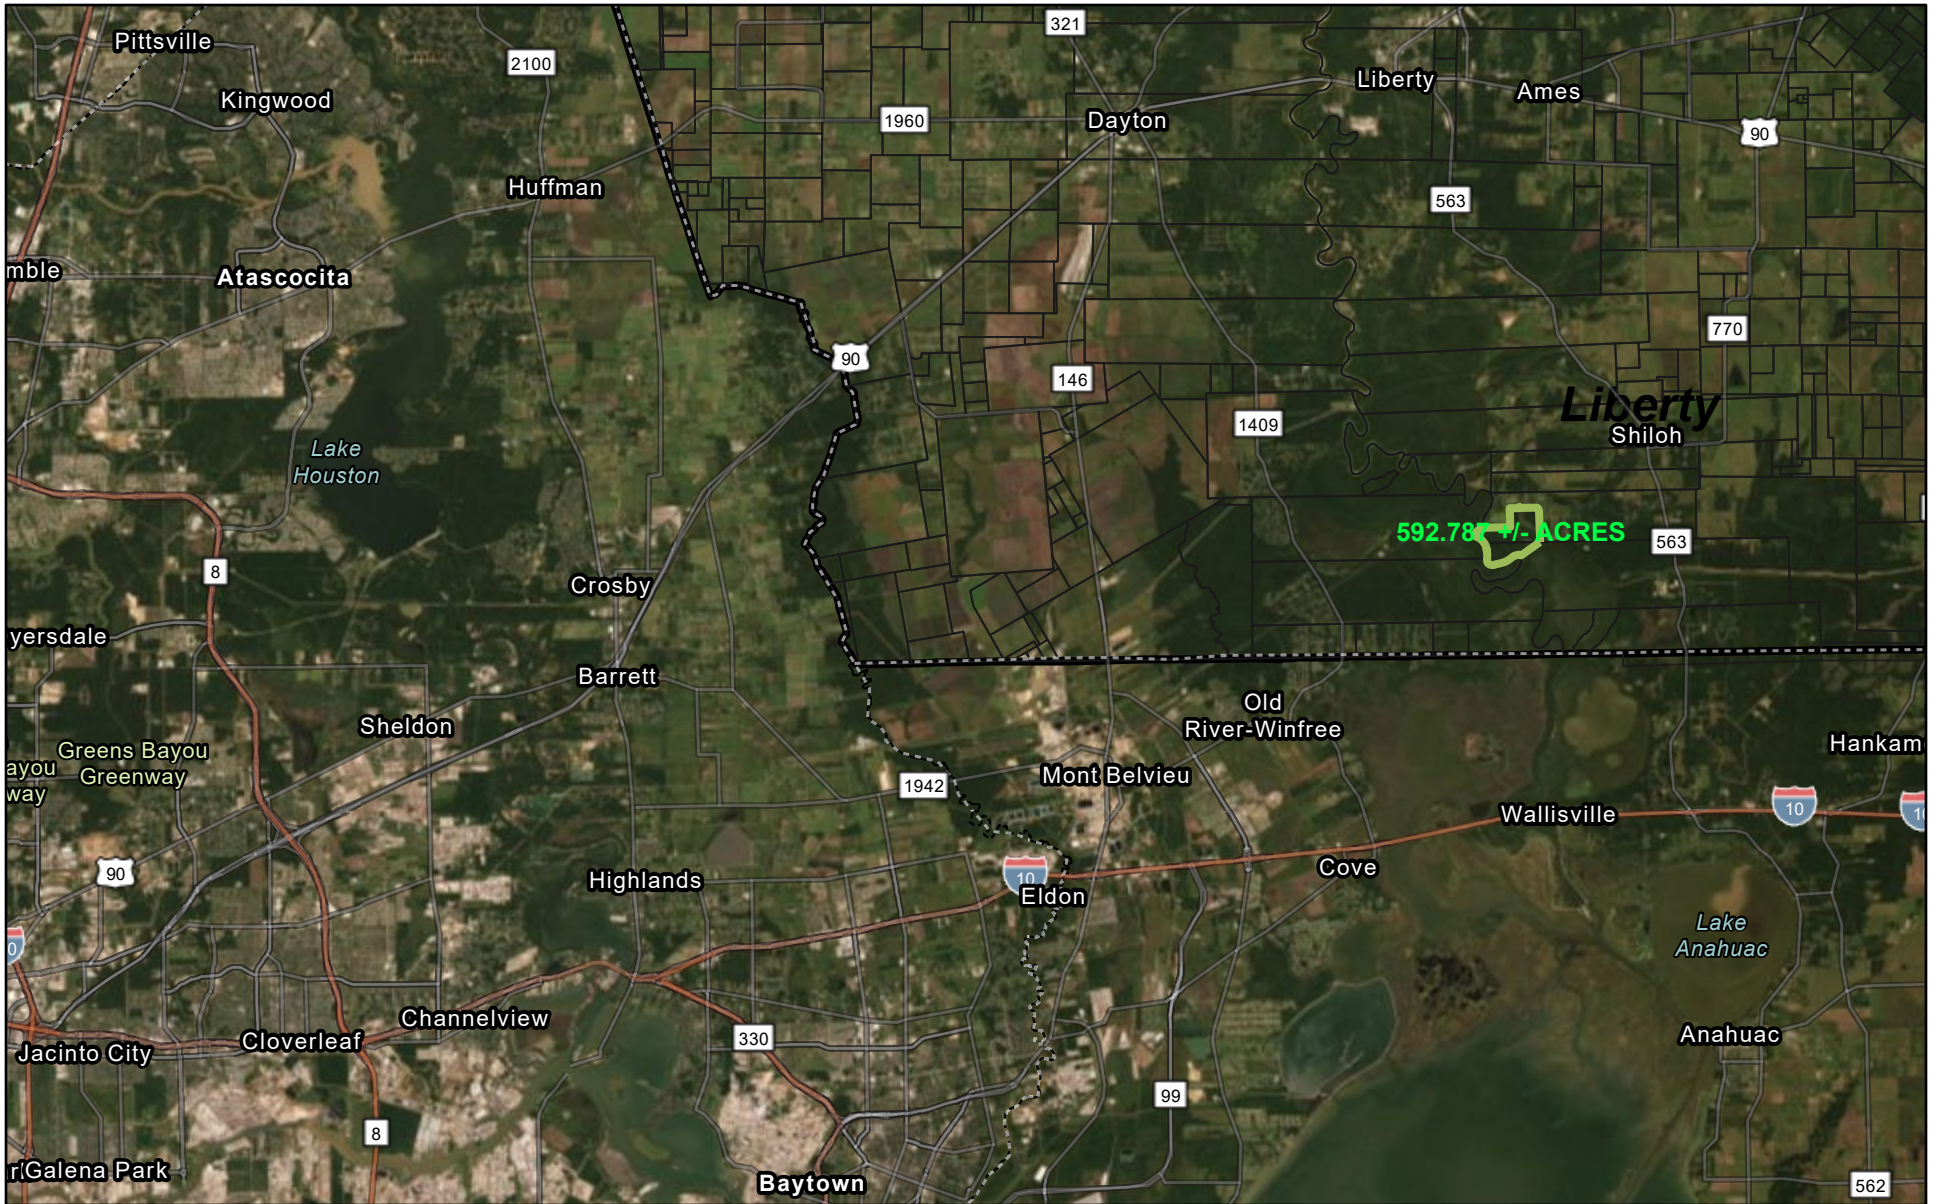

Liberty CAD Web Map

3/15/2022, 11:15:23 AM

-  Abstracts
-  Texas County Boundaries
-  Liberty County Boundary

1:288,895

Earthstar Geographics, City of Houston, HPB, Texas Parks & Wildlife,

Liberty County Appraisal District, BIS Consulting - www.bisconsulting.com

Disclaimer: This product is for informational purposes only and has not been prepared for or be suitable for legal, engineering, or surveying purposes. It does not represent an on-the-ground survey and represents only the approximate relative location of boundaries.