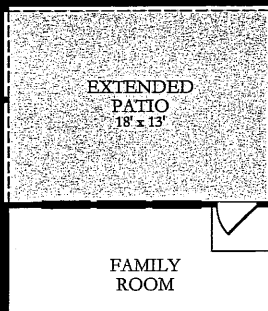

Northborough 5841

Cambridge Collection

2,396 Sq. Ft.

4 Bedrooms

3 Baths

2 Car Garage

Options:

VB VILLAGE BUILDERS