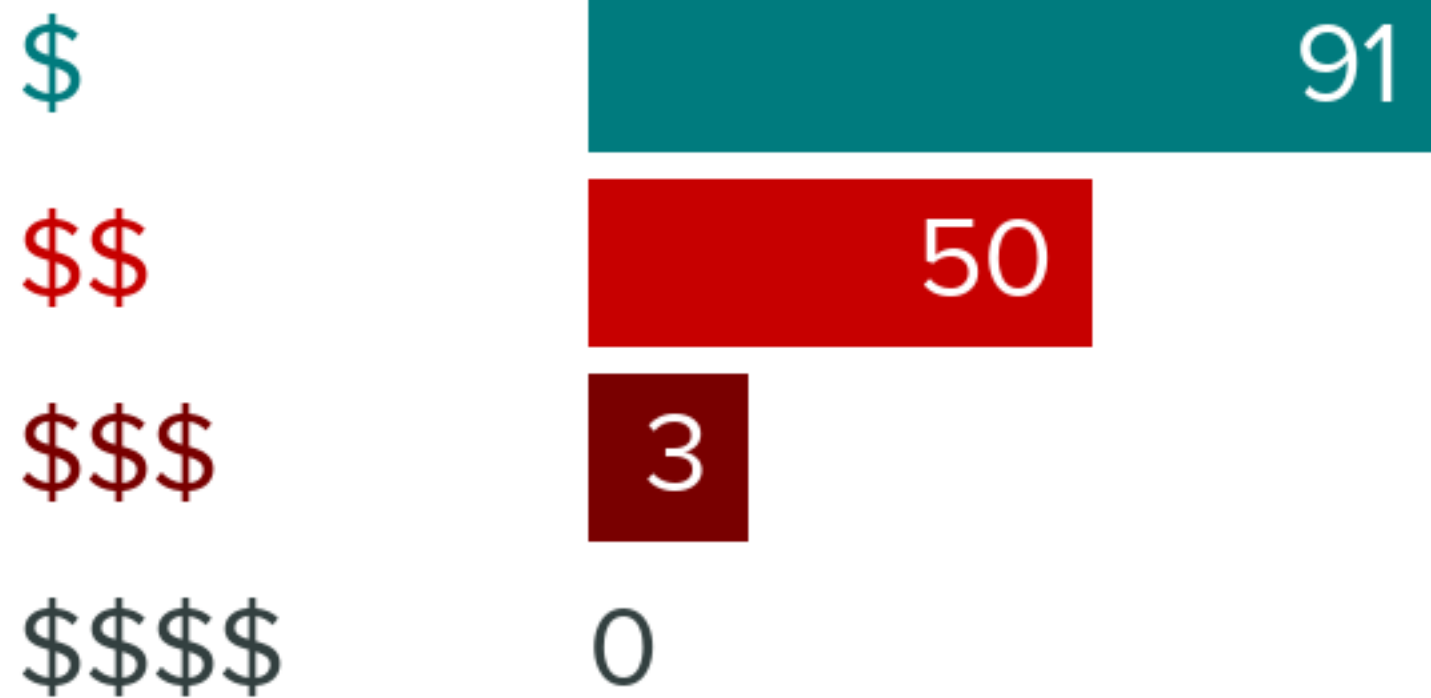

650 WESTCROSS STREET UNIT 6, HOUSTON, TX 77018

FOOD REPORT

NEIGHBORHOOD EATS

This home is located near **141** moderately priced restaurants and has an **above average** variety of cuisines.

159

WITHIN 5 MILES