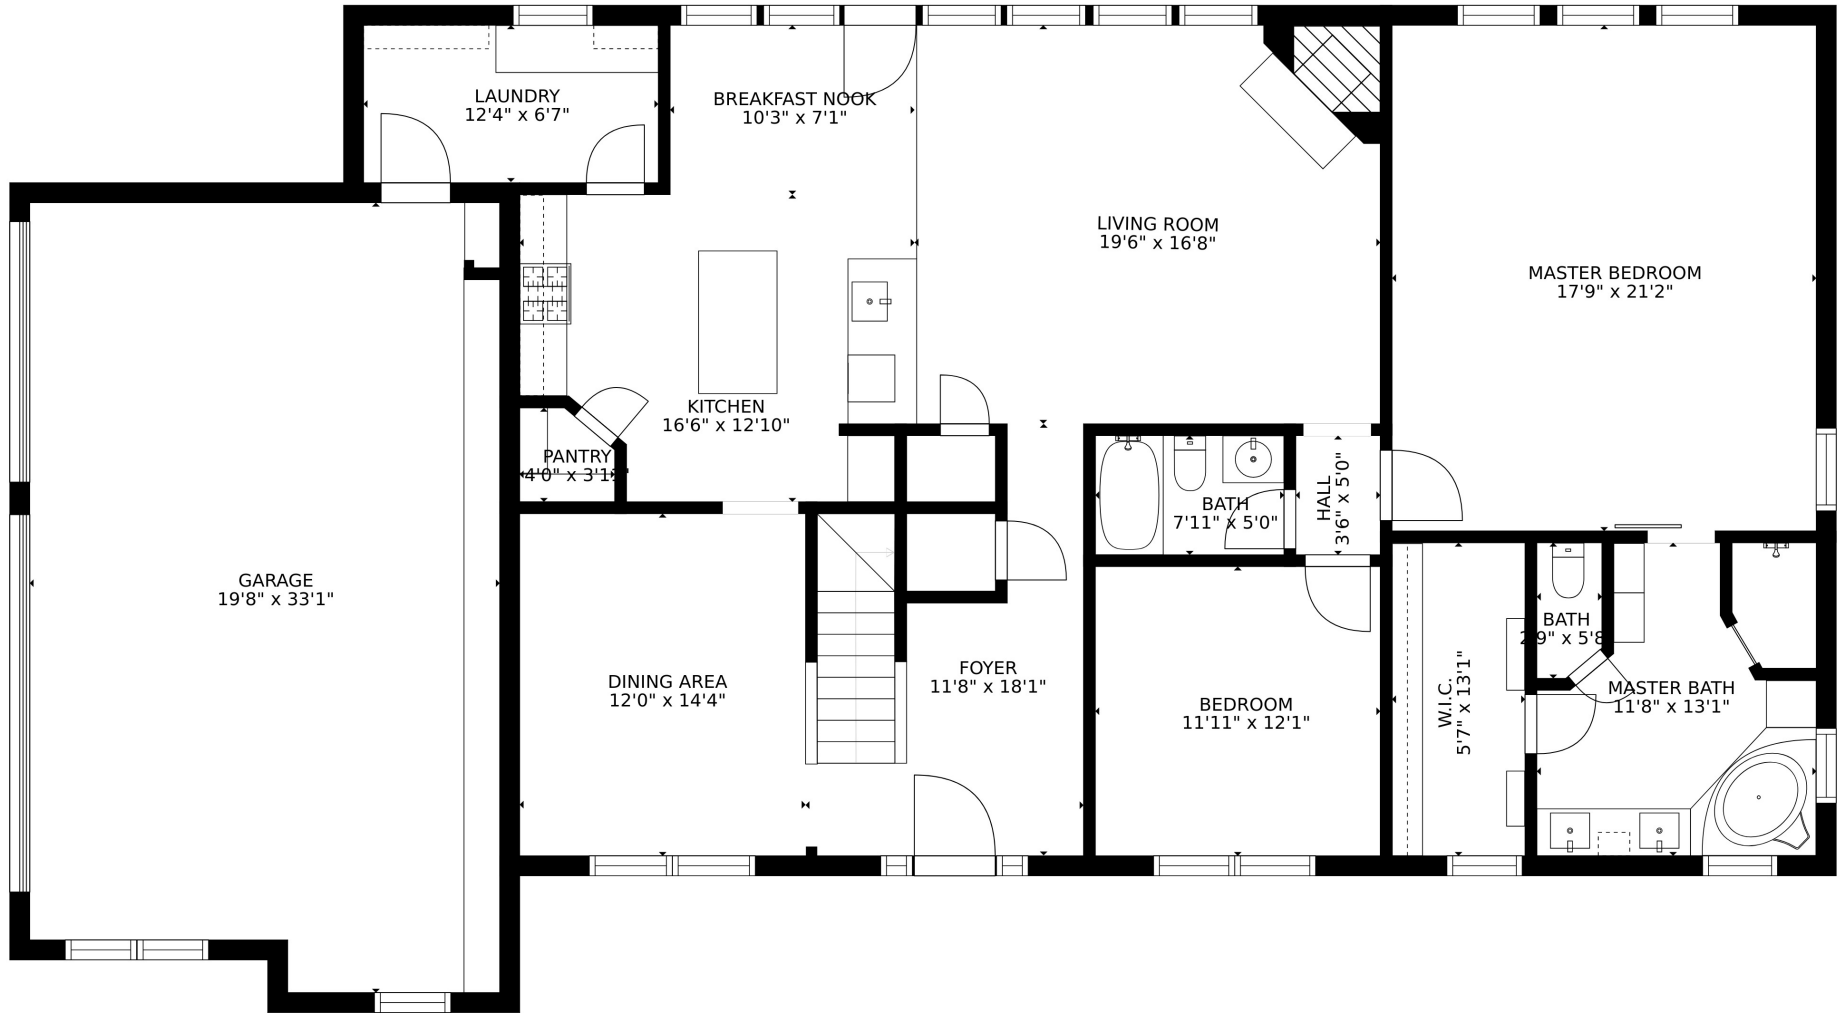

FLOOR 2

FLOOR 1

Estimated areas

GLA FLOOR 1: 2094 sq. ft, excluded 690 sq. ft
 GLA FLOOR 2: 1603 sq. ft, excluded 197 sq. ft
 Total GLA 3697 sq. ft, total scanned area 4584 sq. ft

SIZES AND DIMENSIONS ARE APPROXIMATE, ACTUAL MAY VARY.

Estimated areas

GLA FLOOR 1: 2094 sq. ft, excluded 690 sq. ft
 GLA FLOOR 2: 1603 sq. ft, excluded 197 sq. ft
 Total GLA 3697 sq. ft, total scanned area 4584 sq. ft

SIZES AND DIMENSIONS ARE APPROXIMATE, ACTUAL MAY VARY.