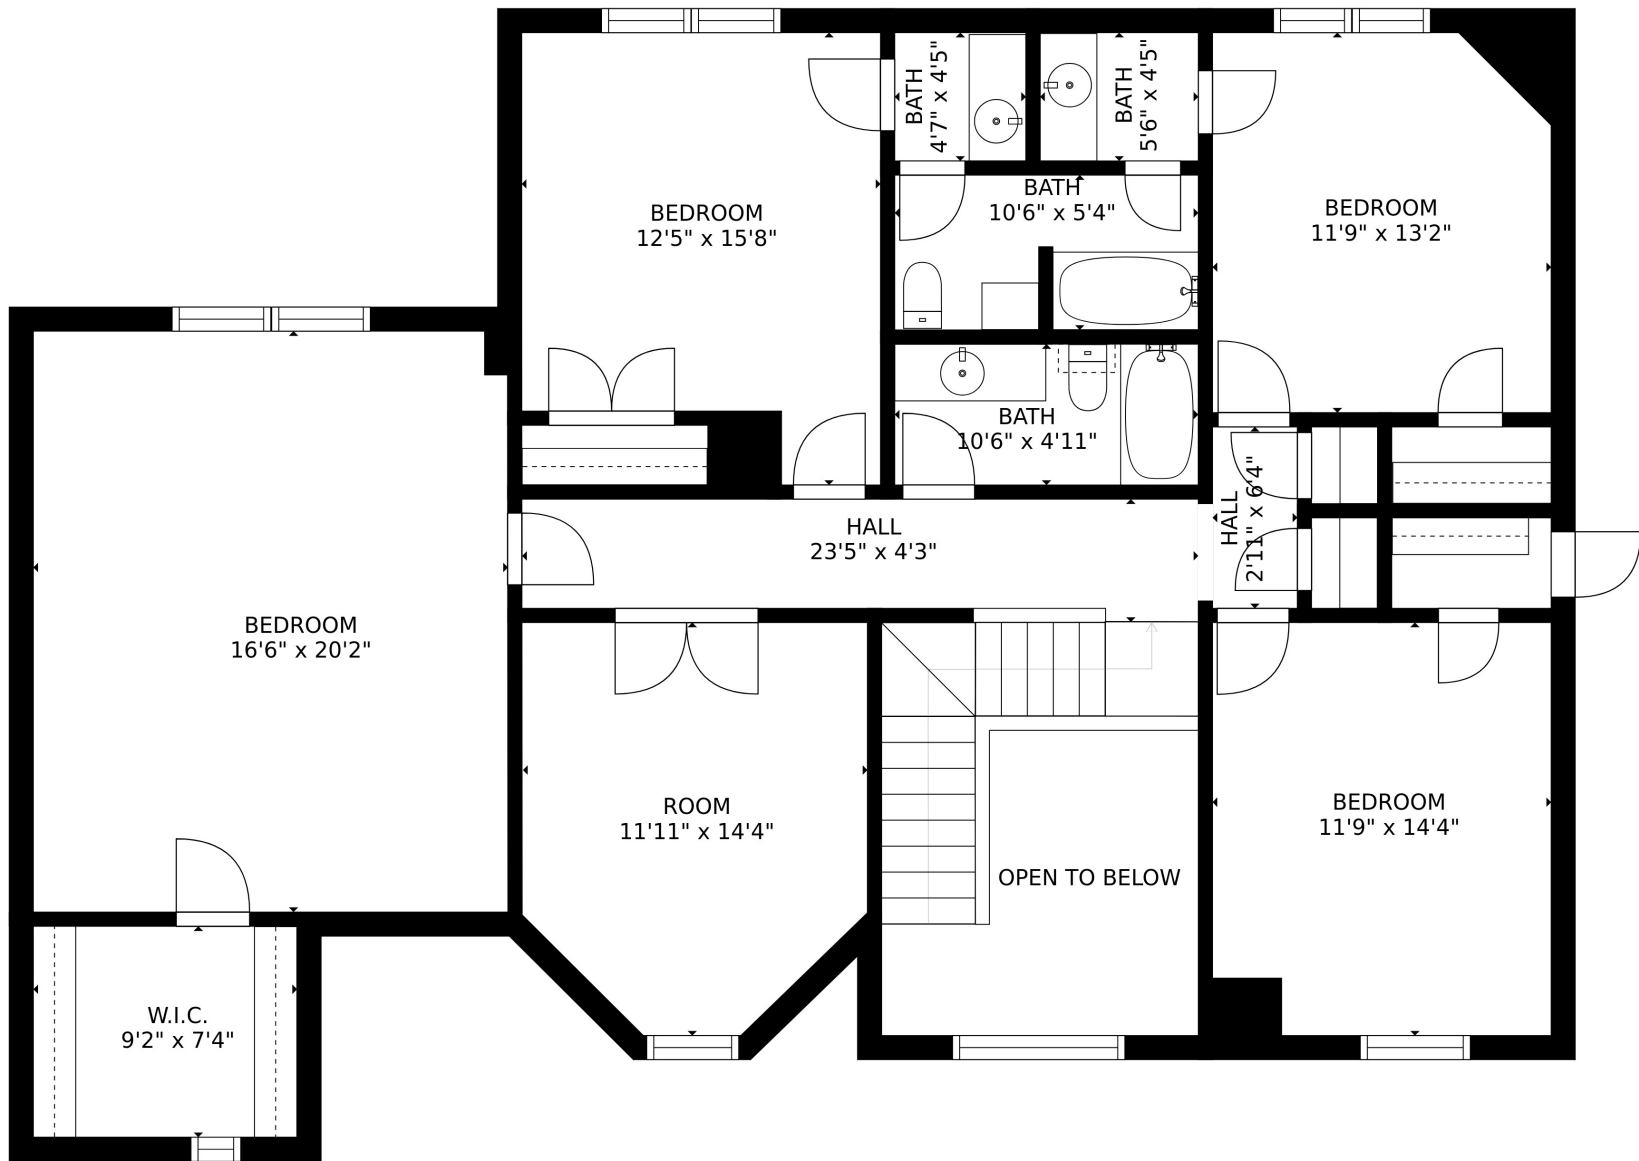

FLOOR 2

FLOOR 1

Estimated areas

GLA FLOOR 1: 2094 sq. ft, excluded 690 sq. ft
 GLA FLOOR 2: 1603 sq. ft, excluded 197 sq. ft
 Total GLA 3697 sq. ft, total scanned area 4584 sq. ft

SIZES AND DIMENSIONS ARE APPROXIMATE, ACTUAL MAY VARY.

Estimated areas

GLA FLOOR 1: 2094 sq. ft, excluded 690 sq. ft
 GLA FLOOR 2: 1603 sq. ft, excluded 197 sq. ft
 Total GLA 3697 sq. ft, total scanned area 4584 sq. ft

SIZES AND DIMENSIONS ARE APPROXIMATE, ACTUAL MAY VARY.