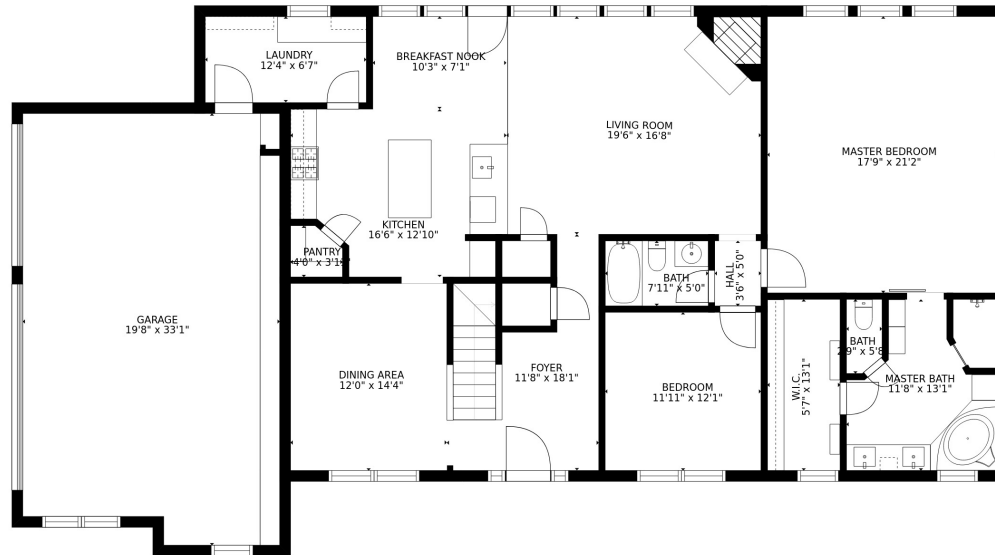

FLOOR 2

FLOOR 1

Estimated areas

GLA FLOOR 1: 2094 sq. ft, excluded 690 sq. ft
 GLA FLOOR 2: 1603 sq. ft, excluded 197 sq. ft
 Total GLA 3697 sq. ft, total scanned area 4584 sq. ft

SIZES AND DIMENSIONS ARE APPROXIMATE, ACTUAL MAY VARY.

Estimated areas

GLA FLOOR 1: 2094 sq. ft, excluded 690 sq. ft
 GLA FLOOR 2: 1603 sq. ft, excluded 197 sq. ft
 Total GLA 3697 sq. ft, total scanned area 4584 sq. ft

SIZES AND DIMENSIONS ARE APPROXIMATE, ACTUAL MAY VARY.