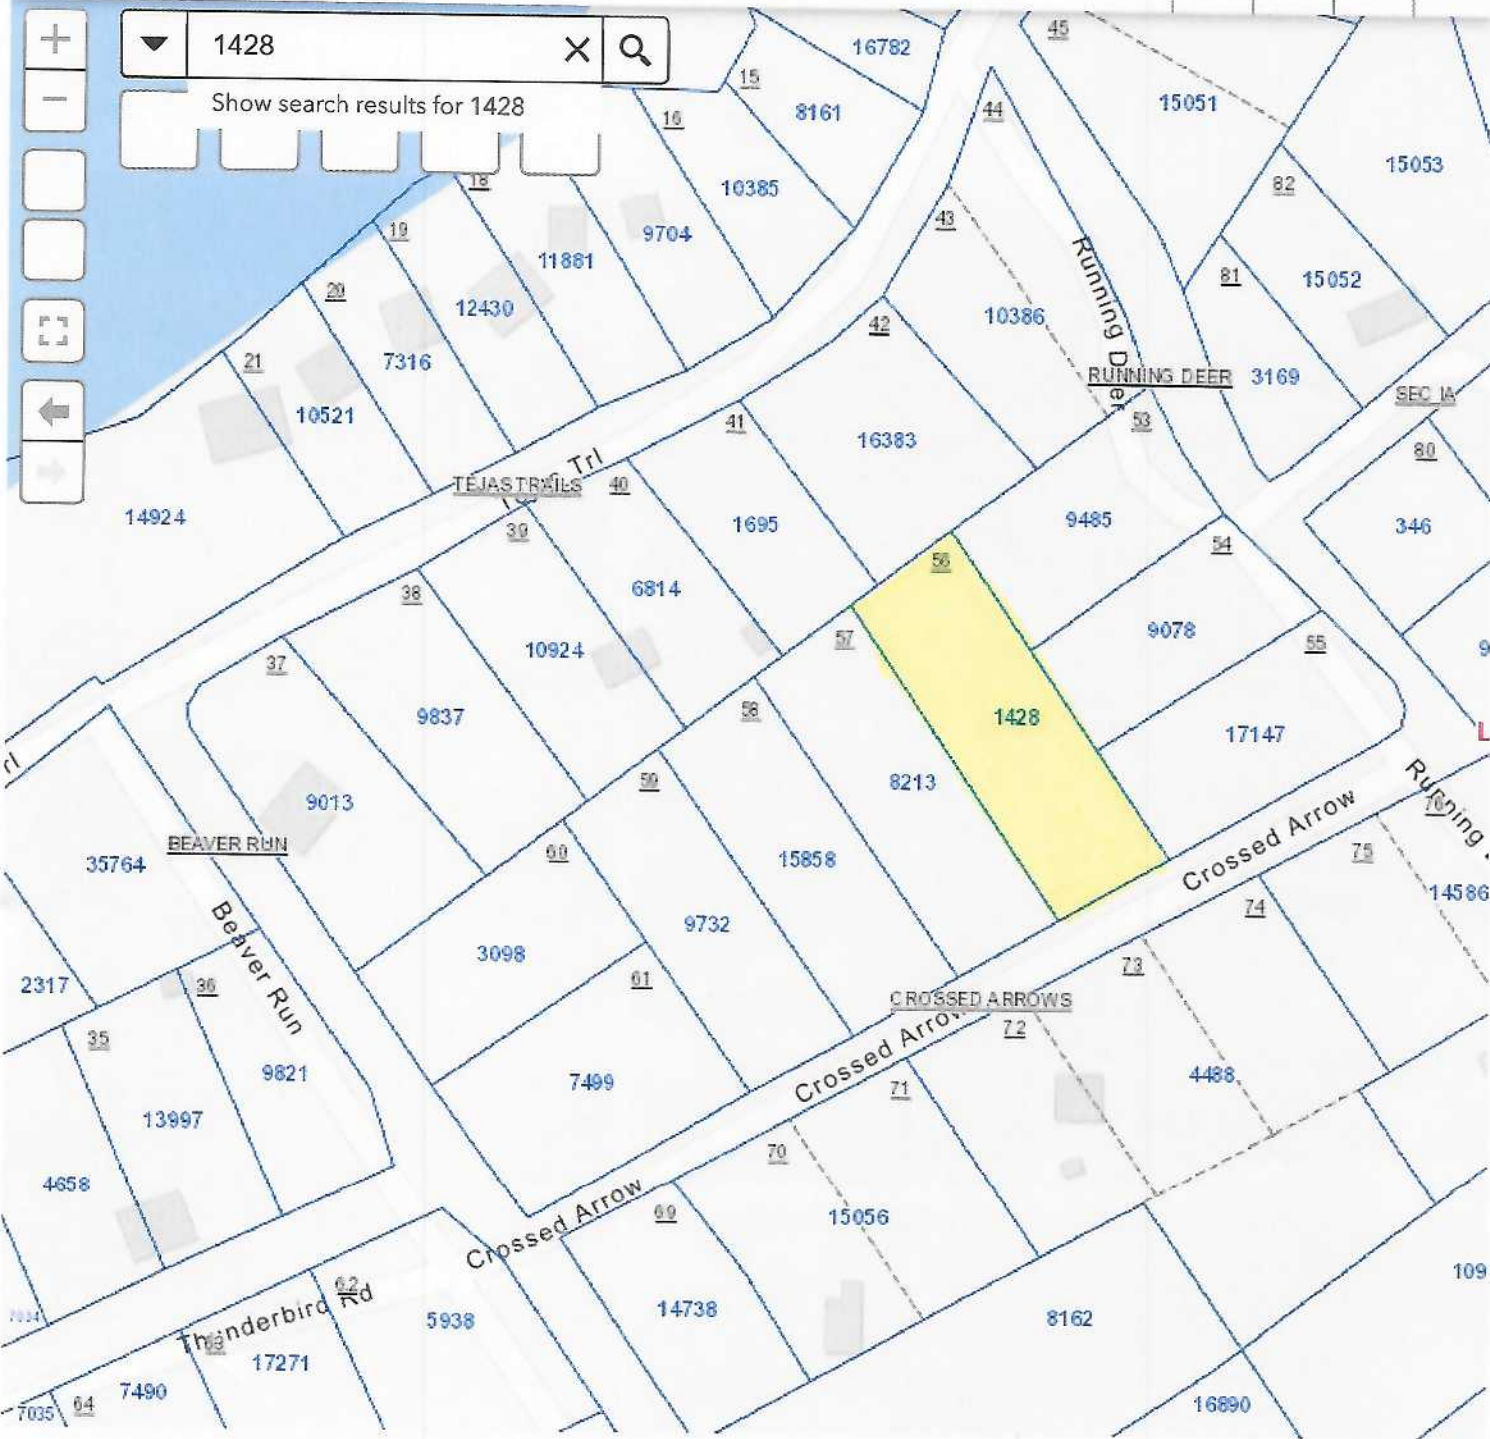

Map

Google Street View

Click any parcel for parcel details.

Partridge Rd
Parcel Disclaimer
Ruler
Legend
Beaver Run

100 ft

Map data ©2022 Google

+
 -
 []
 []
 []
 []
 []
 []
 []

▼ 1428 X Q

Show search results for 1428

31.406 -95.592 Degrees

X Public Boat Ramp. Approx. 1 mile from Lot 56.