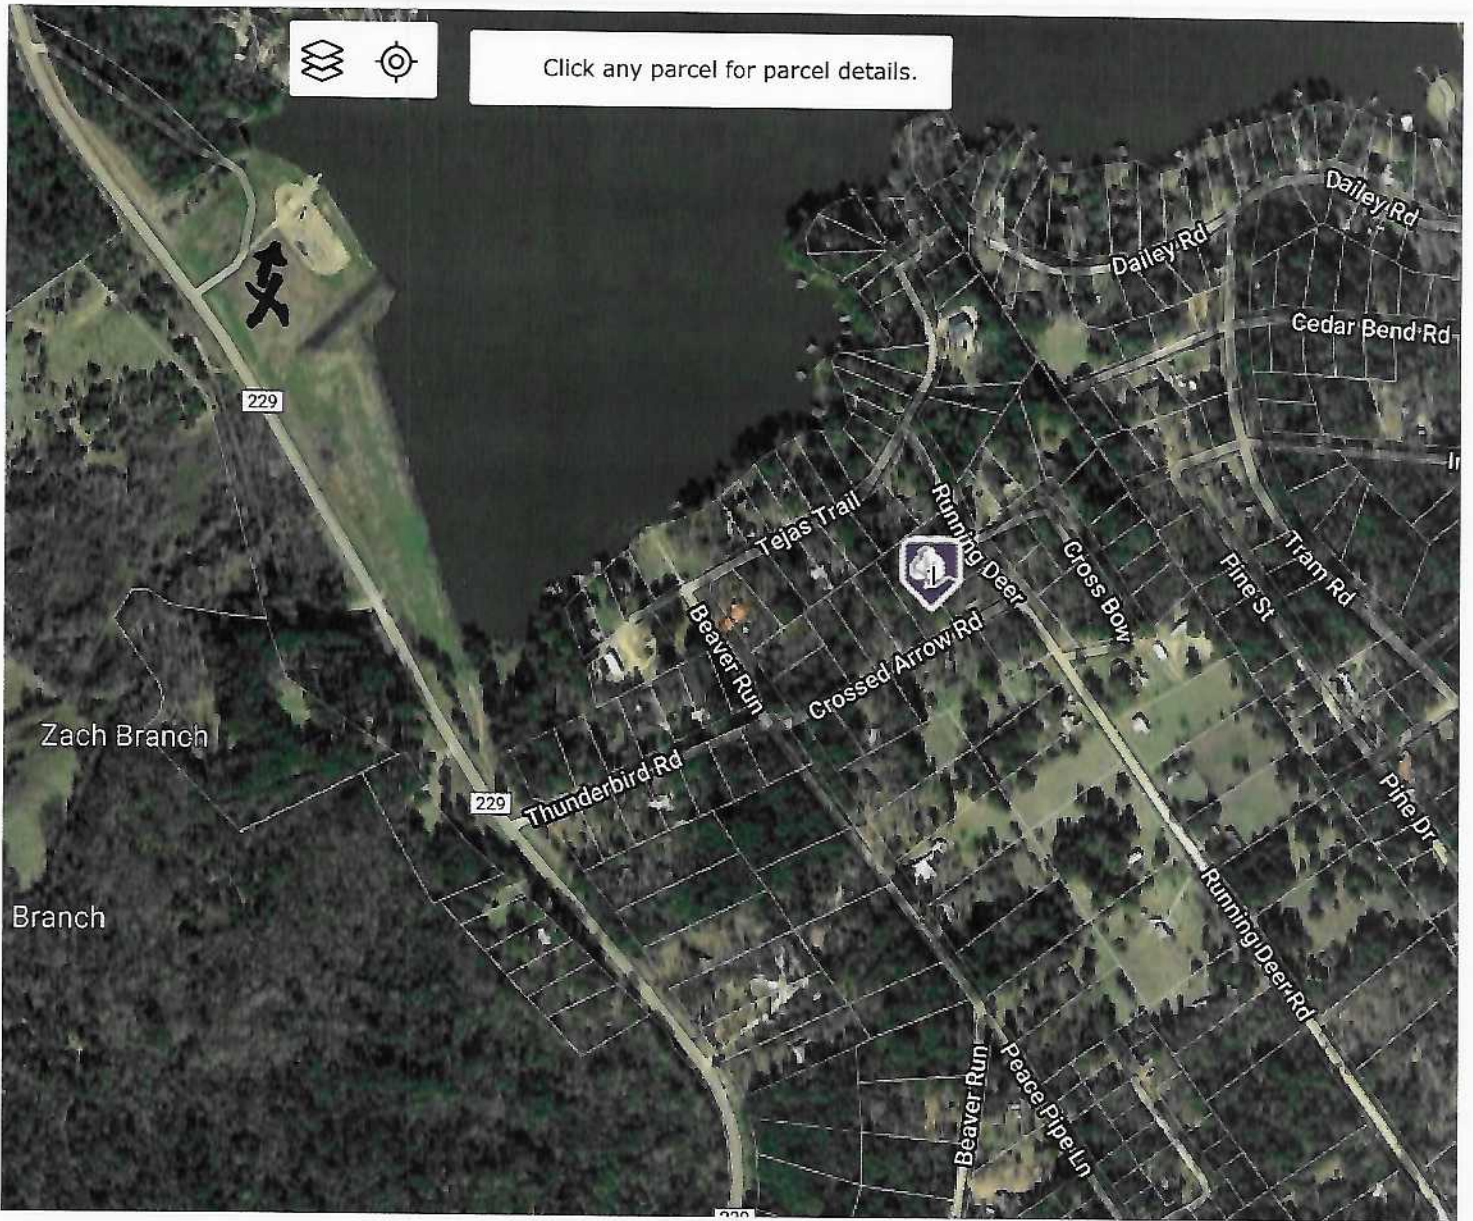

Map

Google Street View

Click any parcel for parcel details.

Partridge Rd
Parcel Disclaimer
Ruler
Legend
Beaver Run

100 ft

Map data ©2022 Google

+
 -
 []
 []
 []
 []
 []
 []
 []

▼ 1428 X Q

Show search results for 1428

31.406 -95.592 Degrees

X Public Boat Ramp. Approx. 1 mile from Lot 56.