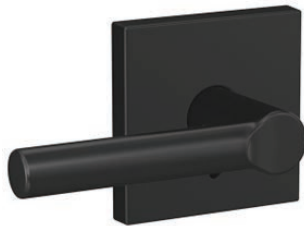

Shower Accent Wall Tile

Bathroom Floor Tile

8" Round Wall-Mount Rain Showerhead

Cross-Handle Shower Valve

Ceiling Mounted Showerhead

Wall Mounted Tub Filler

Wood Stained Cabinets (Finish Only)

2-Panel  
Shaker-Style  
Interior Doors

Stair Railing

Interior Paint

Baseboard &  
Door/Window Casing

Matte Black Door Levers

Matte Black Door Levers

Engineered Wood Flooring

Windows Black Framed