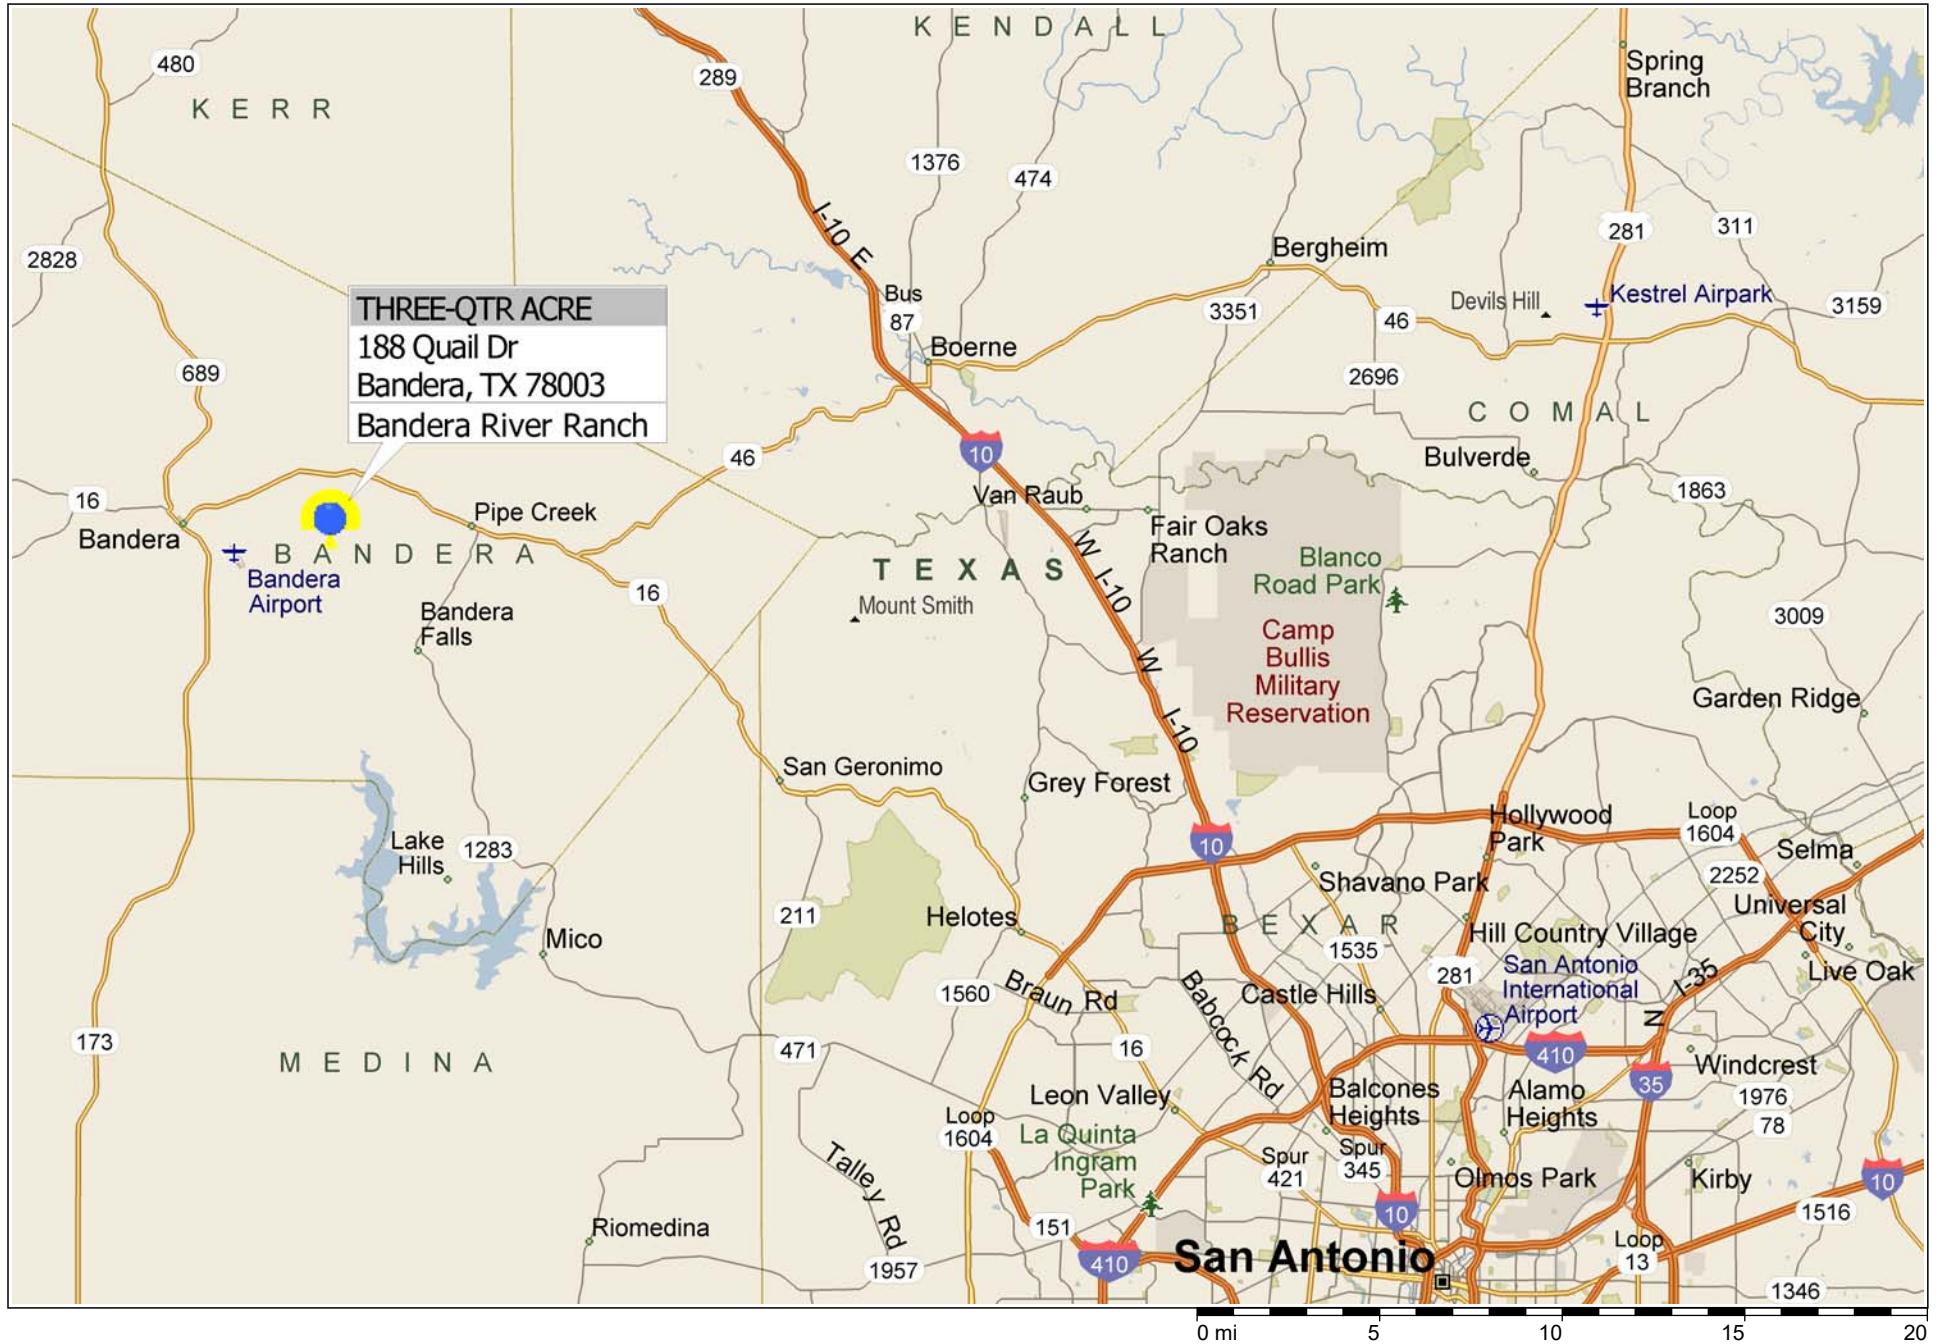

\*\*\* THREE-QTR ACRE \*\*\* Lot 5 Quail Dr ~ Bandera River Ranch

Copyright © and (P) 1988–2010 Microsoft Corporation and/or its suppliers. All rights reserved. <http://www.microsoft.com/mappoint/>  
Certain mapping and direction data © 2010 NAVTEQ. All rights reserved. The Data for areas of Canada includes information taken with permission from Canadian authorities, including: © Her Majesty the Queen in Right of Canada, © Queen's Printer for Ontario. NAVTEQ and NAVTEQ ON BOARD are trademarks of NAVTEQ. © 2010 Tele Atlas North America, Inc. All rights reserved. Tele Atlas and Tele Atlas North America are trademarks of Tele Atlas, Inc. © 2010 by Applied Geographic Systems. All rights reserved.

1220 FT

1240 FT

1240 FT

1240 FT

Quail Dr

Quail Dr

Quail Dr

Quail Dr

Sunset Trail

Trail