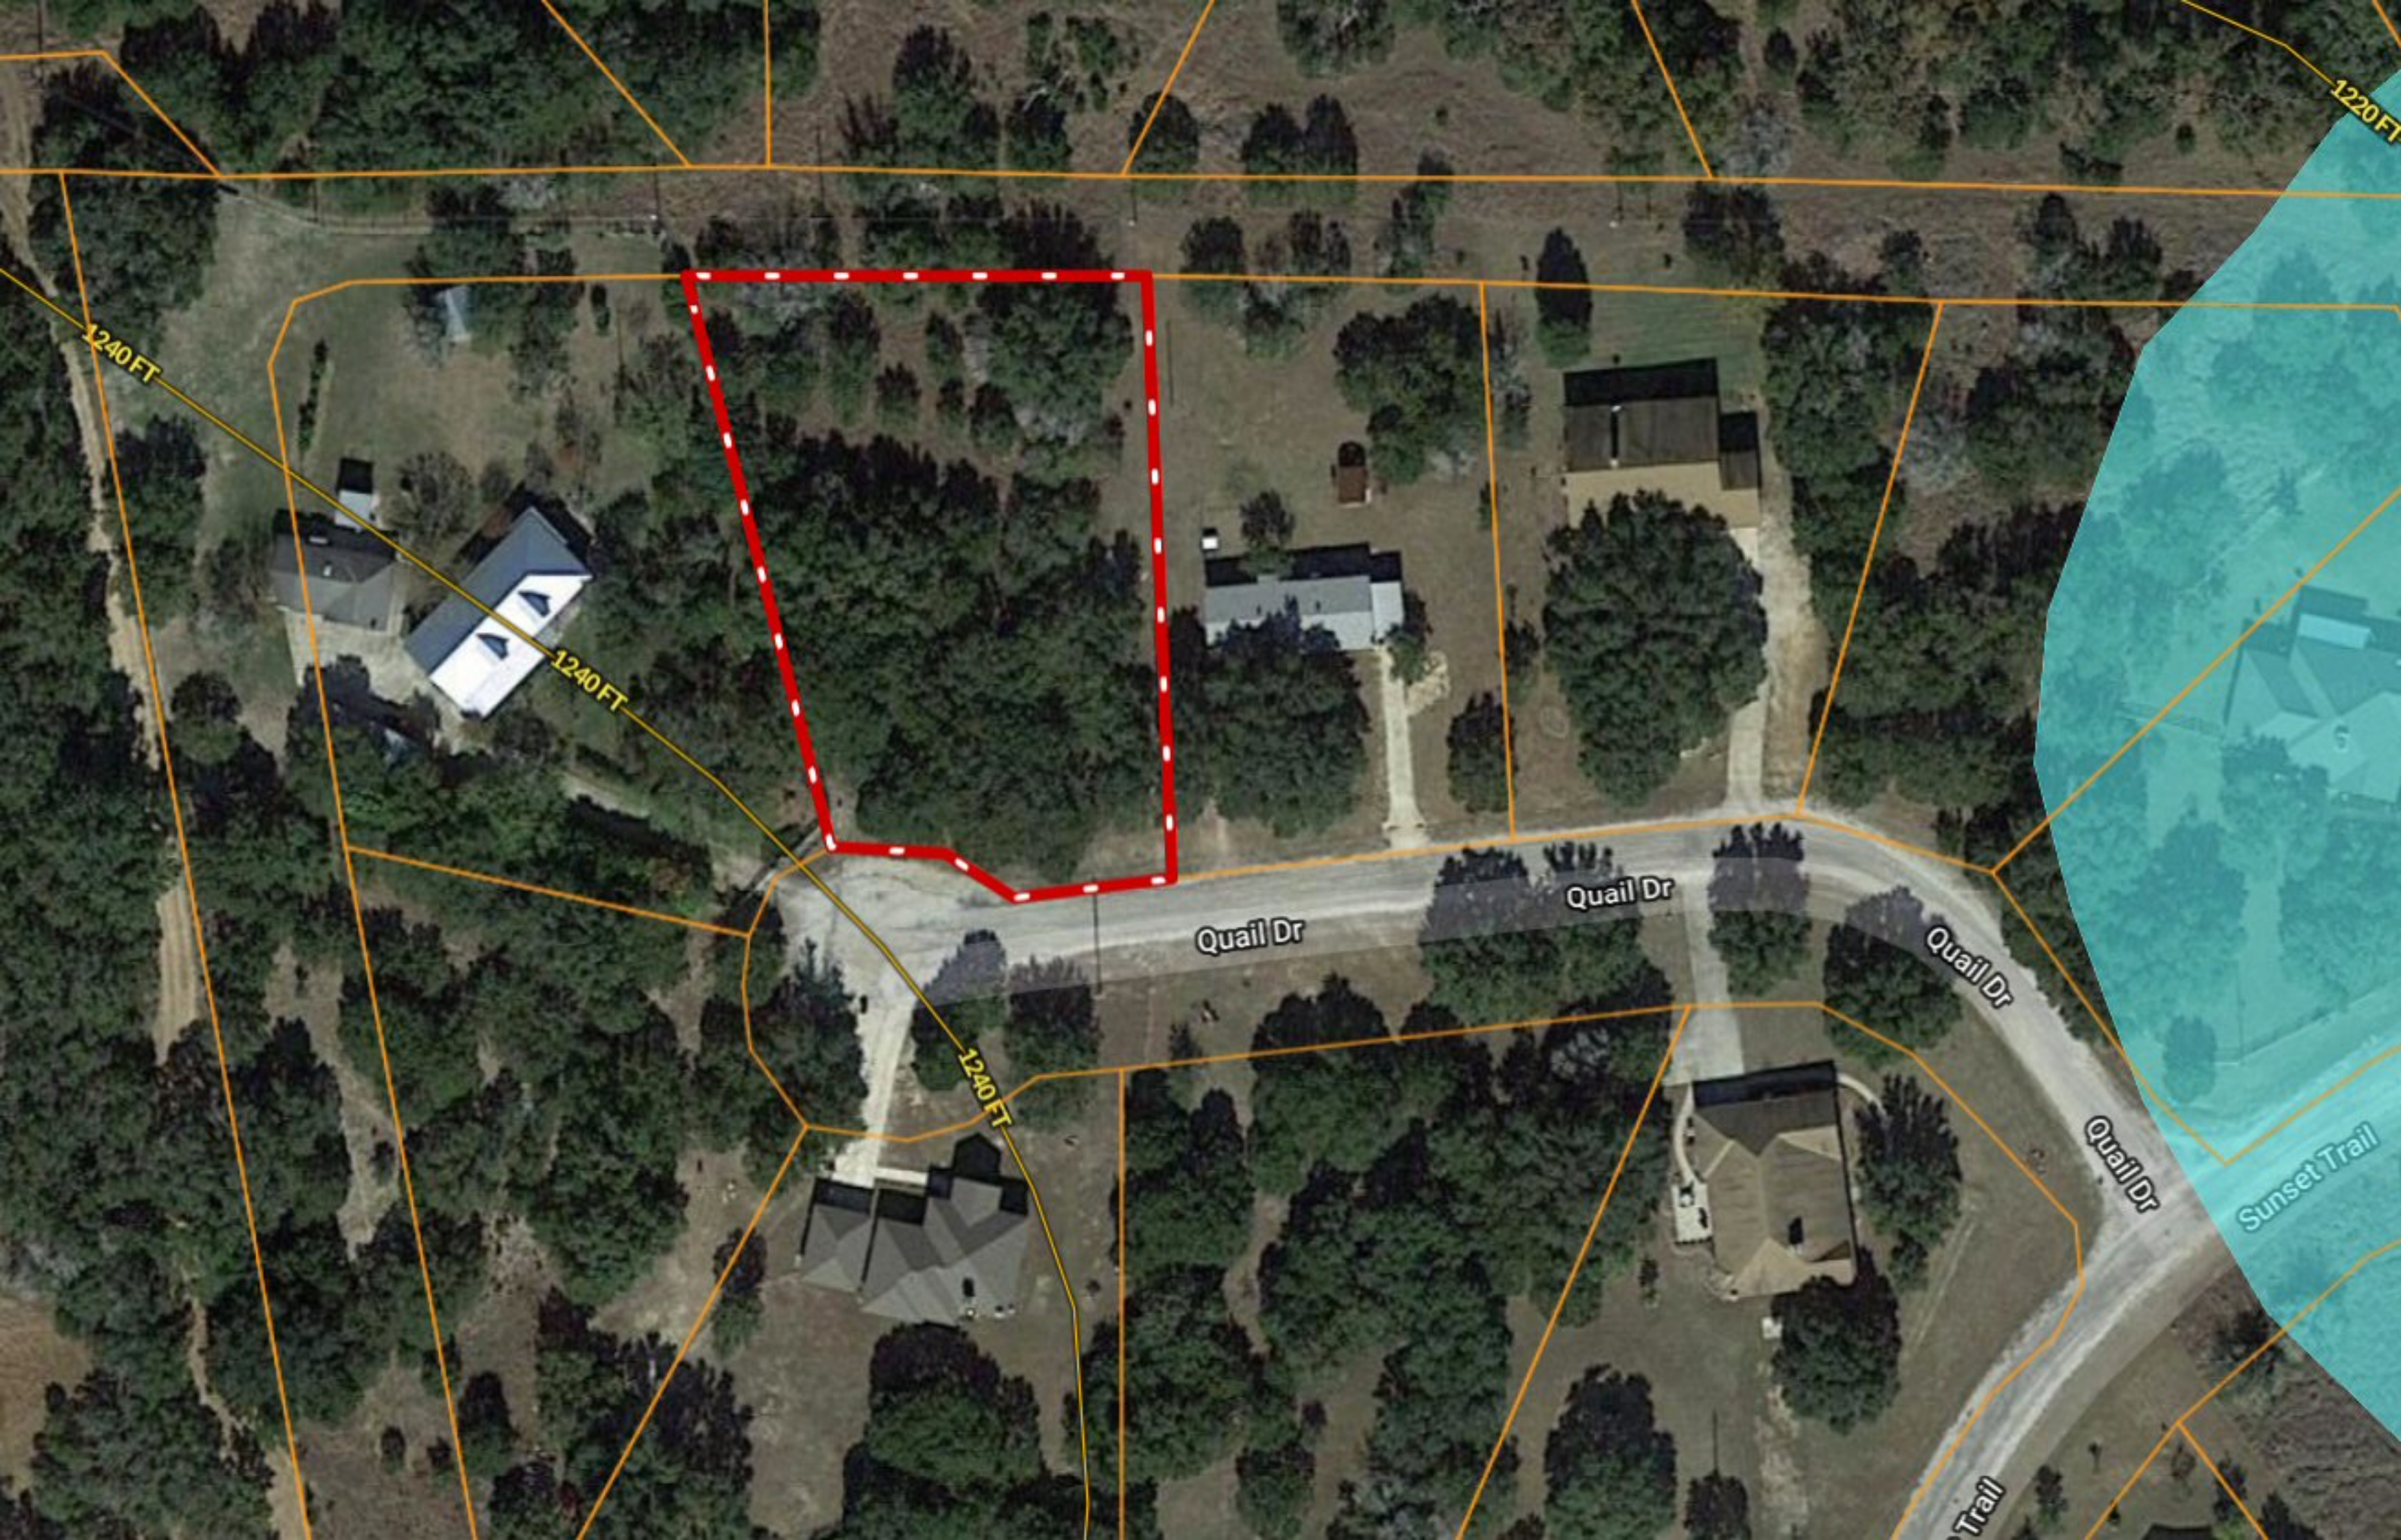

\*\*\* THREE-QTR ACRE \*\*\* Lot 5 Quail Dr ~ Bandera River Ranch

Copyright © and (P) 1988–2010 Microsoft Corporation and/or its suppliers. All rights reserved. <http://www.microsoft.com/mappoint/>  
Certain mapping and direction data © 2010 NAVTEQ. All rights reserved. The Data for areas of Canada includes information taken with permission from Canadian authorities, including: © Her Majesty the Queen in Right of Canada, © Queen's Printer for Ontario. NAVTEQ and NAVTEQ ON BOARD are trademarks of NAVTEQ. © 2010 Tele Atlas North America, Inc. All rights reserved. Tele Atlas and Tele Atlas North America are trademarks of Tele Atlas, Inc. © 2010 by Applied Geographic Systems. All rights reserved.

1220 FT

1240 FT

1240 FT

1240 FT

Quail Dr

Quail Dr

Quail Dr

Quail Dr

Sunset Trail

Trail