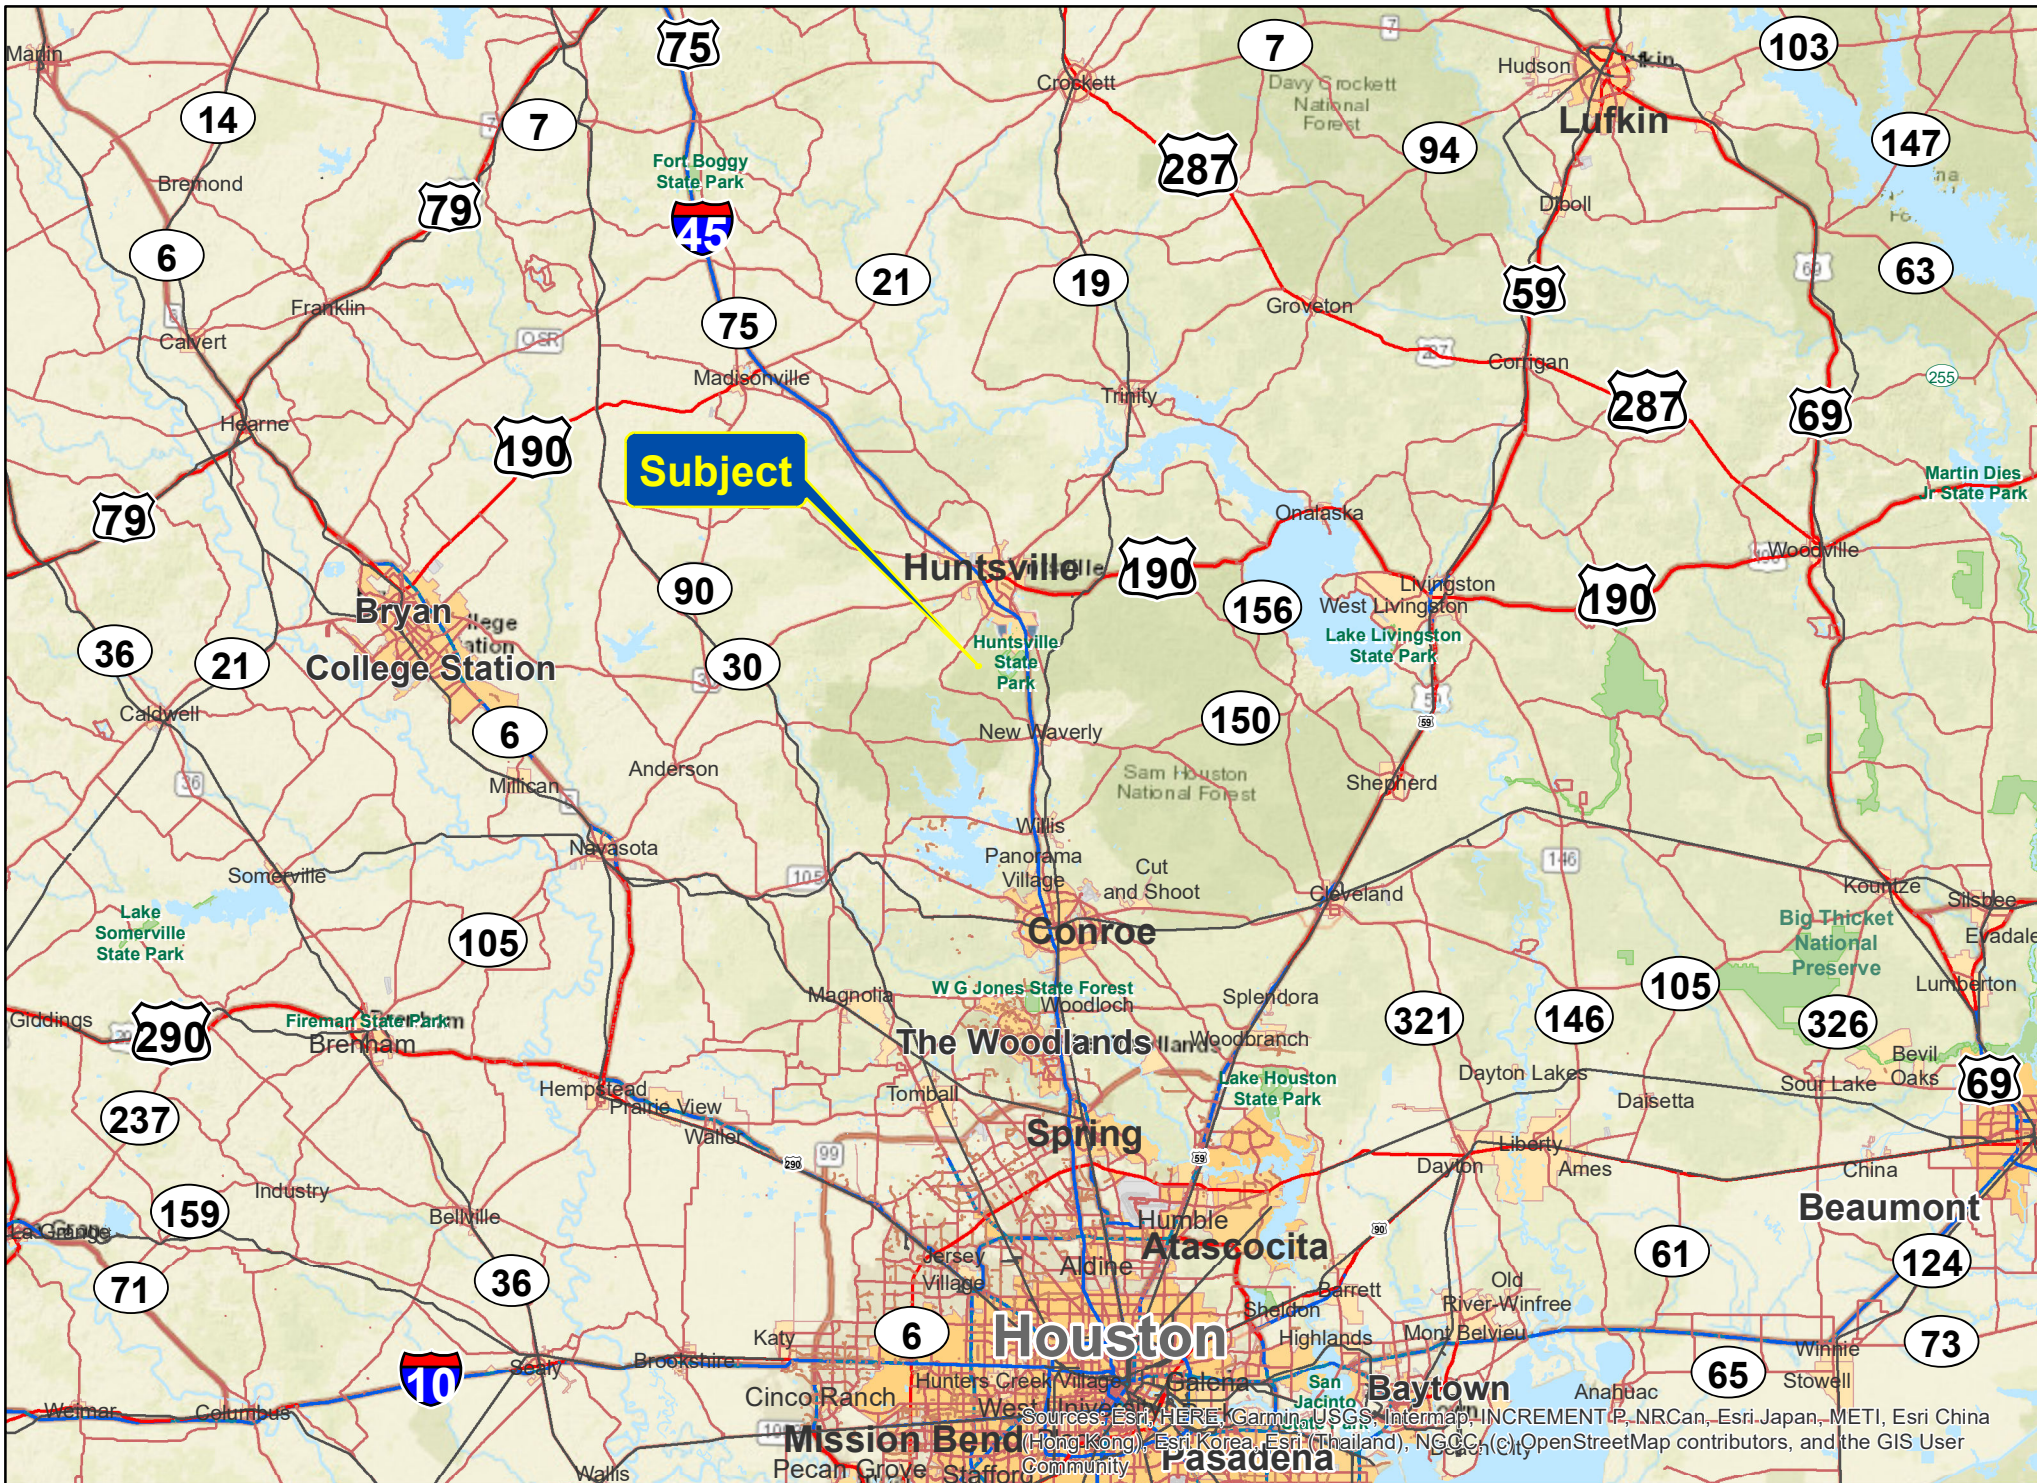

Sources: Esri, HERE, Garmin, USGS, Intermap, INCREMENT P, NRCan, Esri Japan, METI, Esri China (Hong Kong), Esri Korea, Esri (Thailand), NGCC, (c) OpenStreetMap contributors, and the GIS User Community

3.4 Acres | 208 Winchester Rd. | Walker Co., TX

For illustration purposes only.

Subject

3.4 Acres | 208 Winchester Rd. | Walker Co., TX

Sources: Esri, HERE, Garmin, USGS, Intermap, INCREMENT P, NRCan, Esri Japan, METI, Esri China (Hong Kong), Esri Korea, Esri (Thailand), NGCC, (c) OpenStreetMap contributors, and the GIS User Community

For illustration purposes only.

Subject

3.4 Acres | 208 Winchester Rd. | Walker Co., TX

For illustration purposes only.

Sources: Esri, HERE, Garmin, USGS, Intermap, INCREMENT P, NRCan, Esri Japan, METI, Esri China (Hong Kong), Esri Korea, Esri (Thailand), NGCC, (c) OpenStreetMap contributors, and the GIS User Community