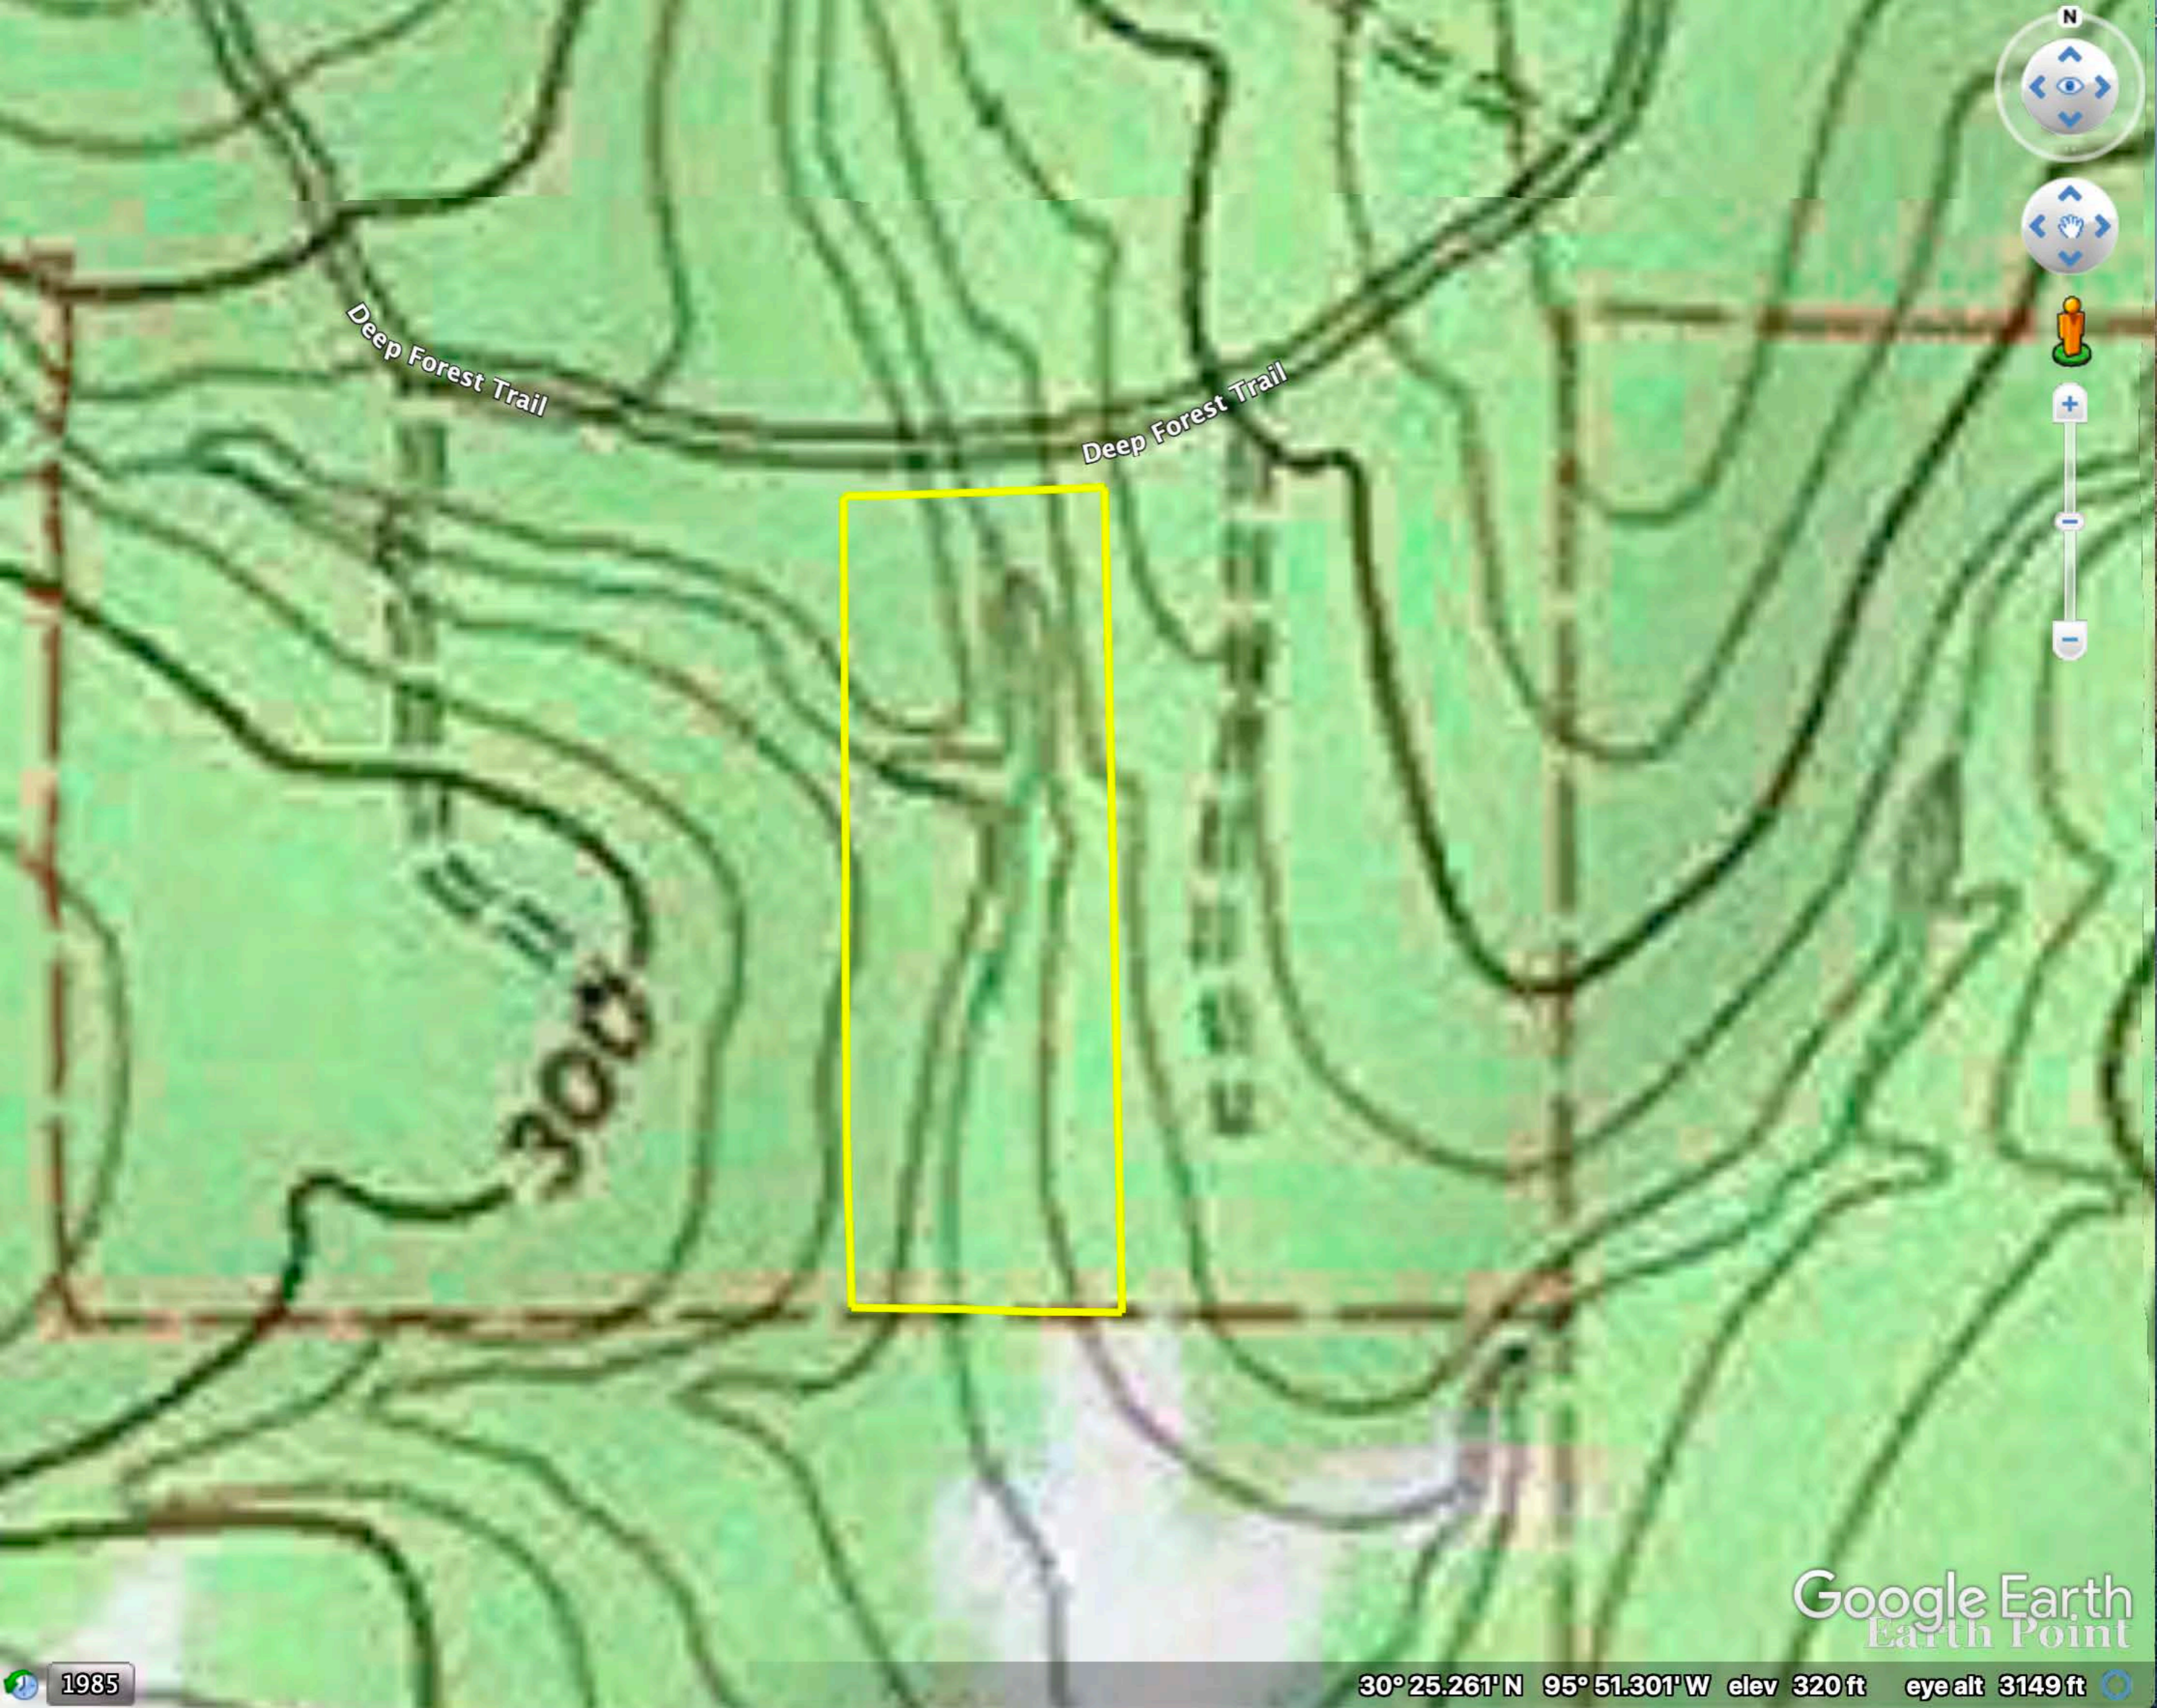

Google Earth

1985

Imagery Date: 1/18/2020 30° 24.999' N 95° 50.933' W elev 301 ft eye alt 2347 ft

Deep Forest Trail

Deep Forest Trail

Google Earth

1985

30° 24.878' N 95° 50.893' W elev 283 ft eye alt 4316 ft

AnC

HuC

Google Earth

1985

30° 25.011' N 95° 51.096' W elev 334 ft eye alt 3149 ft

Deep Forest Trail

Deep Forest Trail

300

Google Earth
Earth Point

1985

30° 25.261' N 95° 51.301' W elev 320 ft eye alt 3149 ft