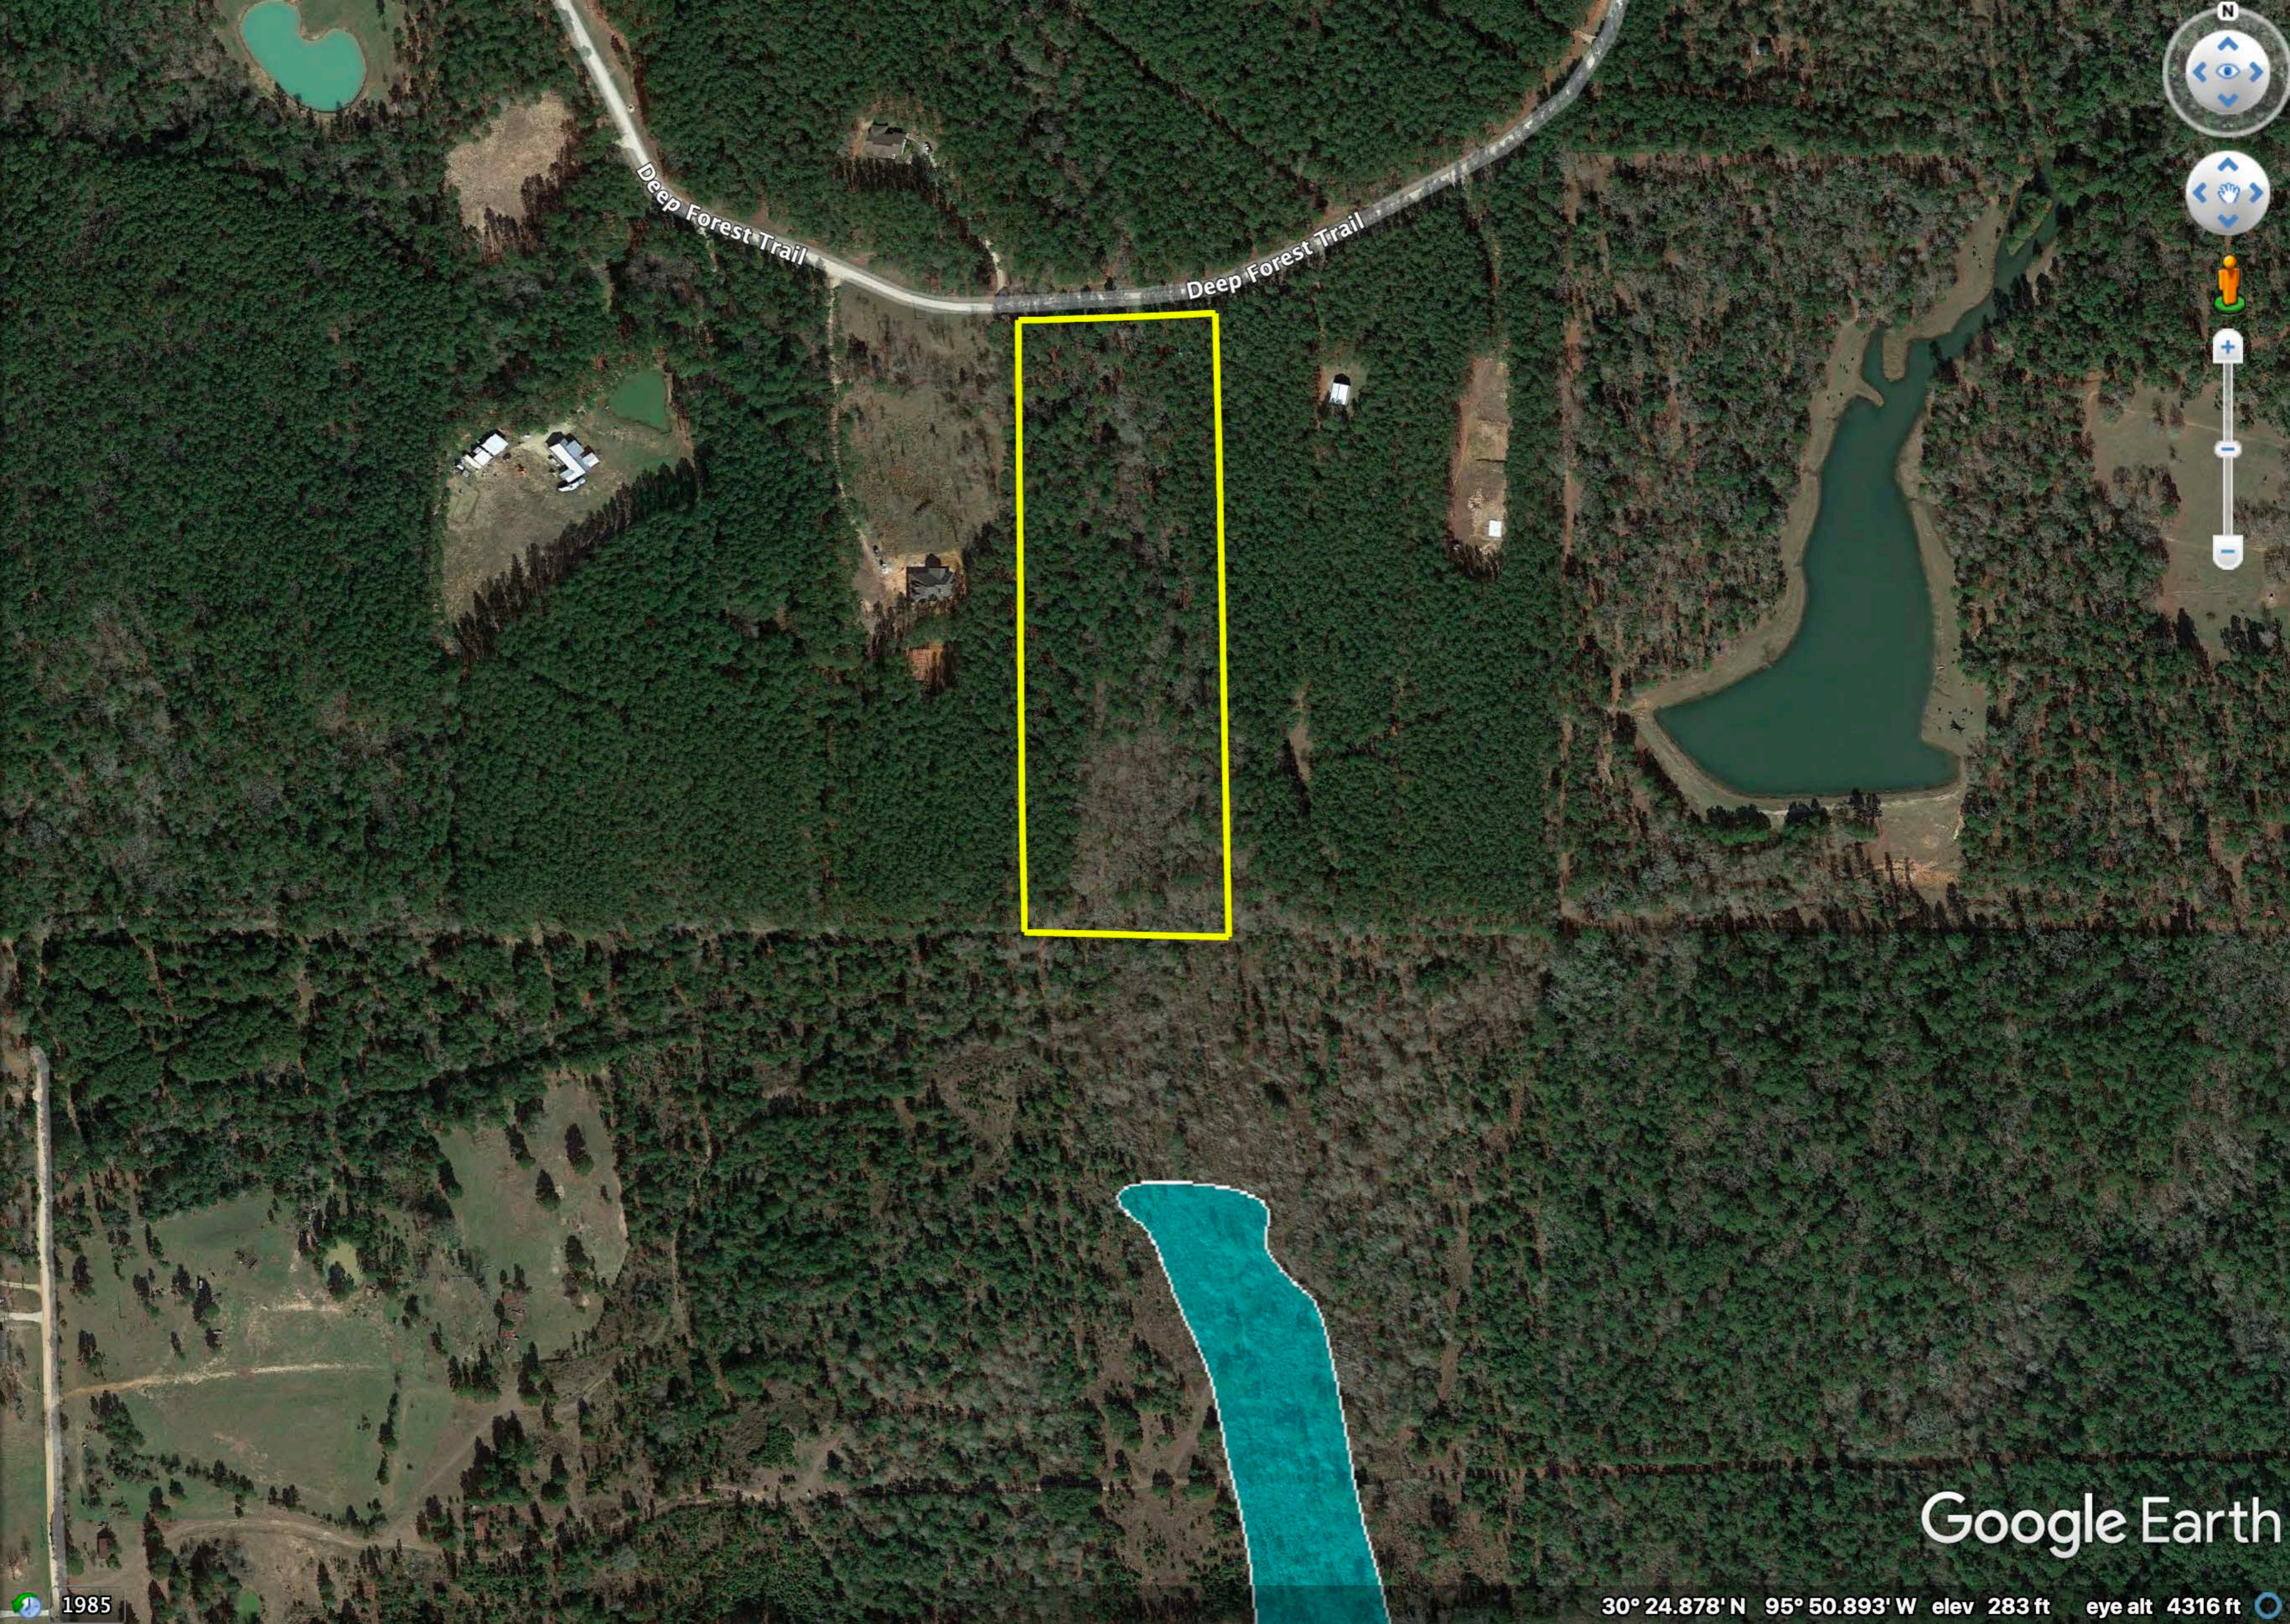

Google Earth

1985

Imagery Date: 1/18/2020 30° 24.999' N 95° 50.933' W elev 301 ft eye alt 2347 ft

Deep Forest Trail

Deep Forest Trail

Google Earth

1985

30° 24.878' N 95° 50.893' W elev 283 ft eye alt 4316 ft

FeC

HuC

Deep Forest Trail

Deep Forest Trail

HuC

HuD

Na

FeC

AnC

HuC

Google Earth

1985

30° 25.011' N 95° 51.096' W elev 334 ft eye alt 3149 ft

Deep Forest Trail

Deep Forest Trail

300

Google Earth
Earth Point

1985

30° 25.261' N 95° 51.301' W elev 320 ft eye alt 3149 ft