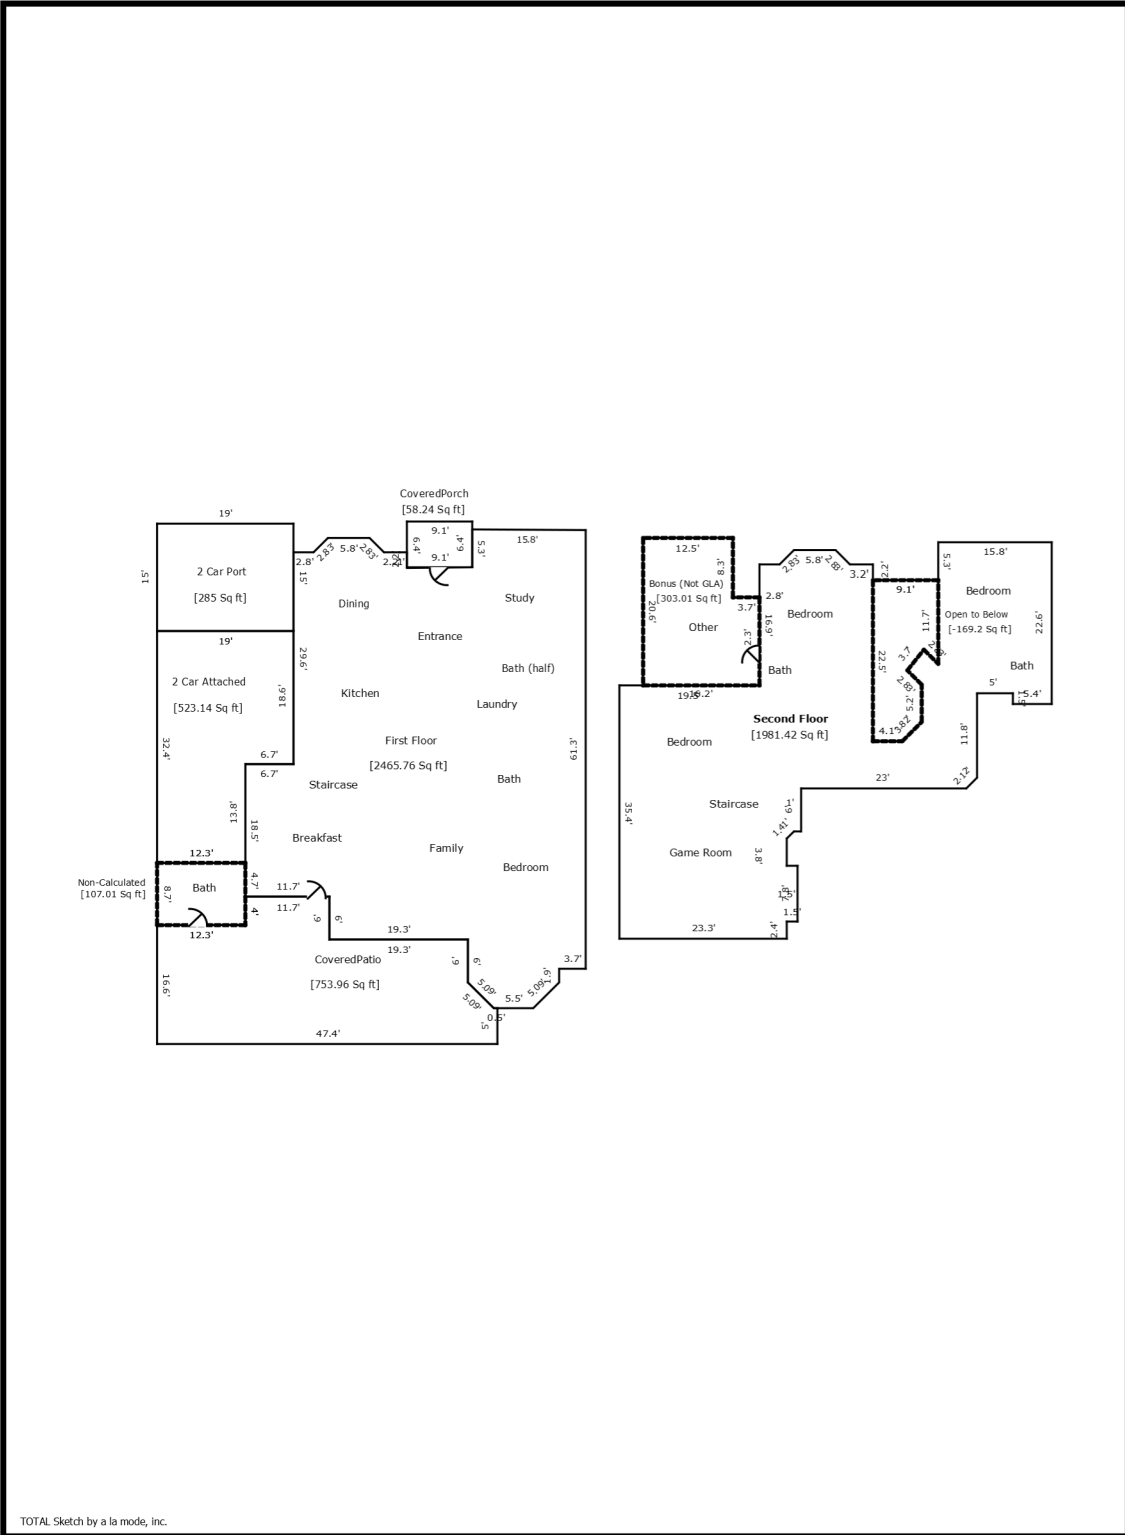

Building Sketch (Page - 1)

Borrower	N/A				
Property Address	17623 Riata Lake Dr				
City	Cypress	County Harris	State TX	Zip Code 77433	
Lender/Client	Azael Vega				

TOTAL Sketch by a la mode, inc.