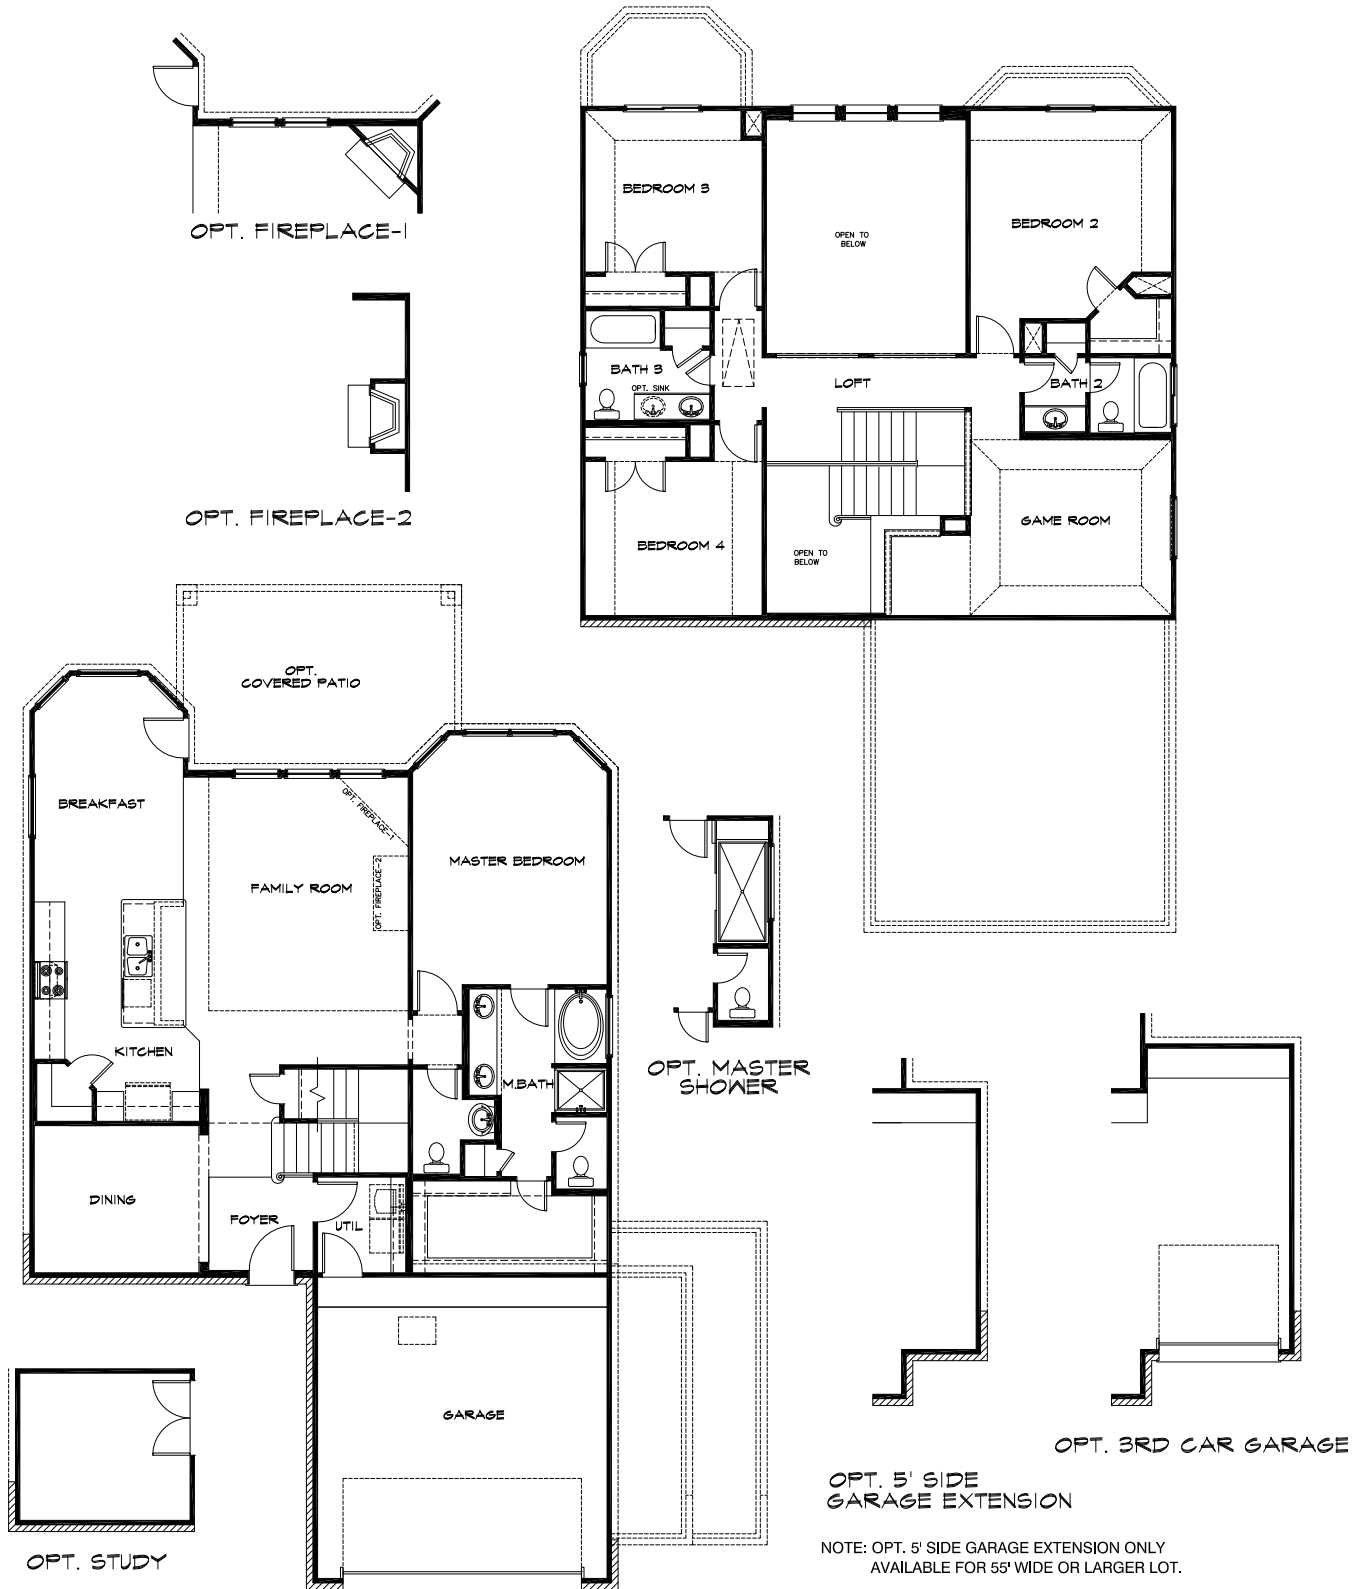

The Wheeler - Plan 832R 2482 Sq Ft

NOTE: OPT. 5' SIDE GARAGE EXTENSION ONLY AVAILABLE FOR 55' WIDE OR LARGER LOT.
 OPT. 3RD CAR GARAGE ONLY AVAILABLE FOR 60' WIDE OR LARGER LOT.