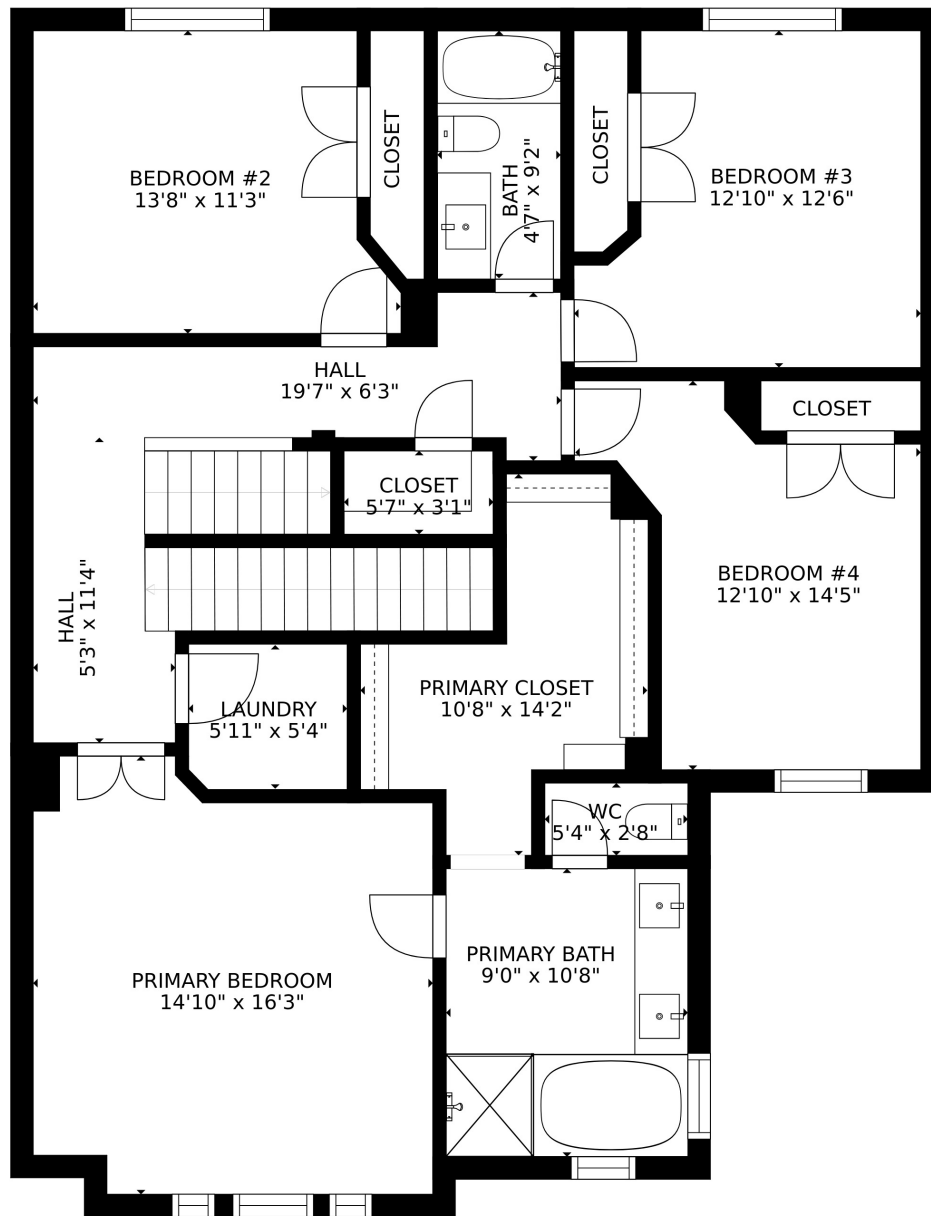

LYNETTE LEW
REALTOR

Better Homes
REAL ESTATE | GARY GREENE

SIZES AND DIMENSIONS ARE APPROXIMATE, ACTUAL MAY VARY.