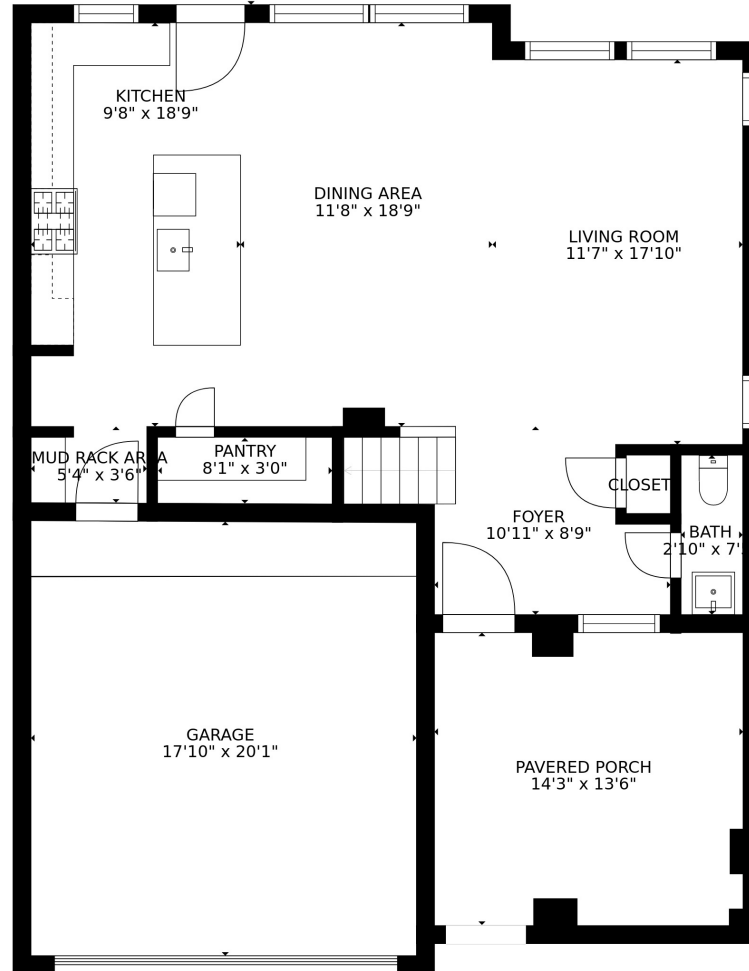

PAVERED PATIO
11'2" x 11'1"

FLOOR 1

FLOOR 2

FLOOR 3

LYNETTE LEW
REALTOR

Better Homes
GARY GREENE

SIZES AND DIMENSIONS ARE APPROXIMATE, ACTUAL MAY VARY.

PAVERED PATIO
11'2" x 11'1"