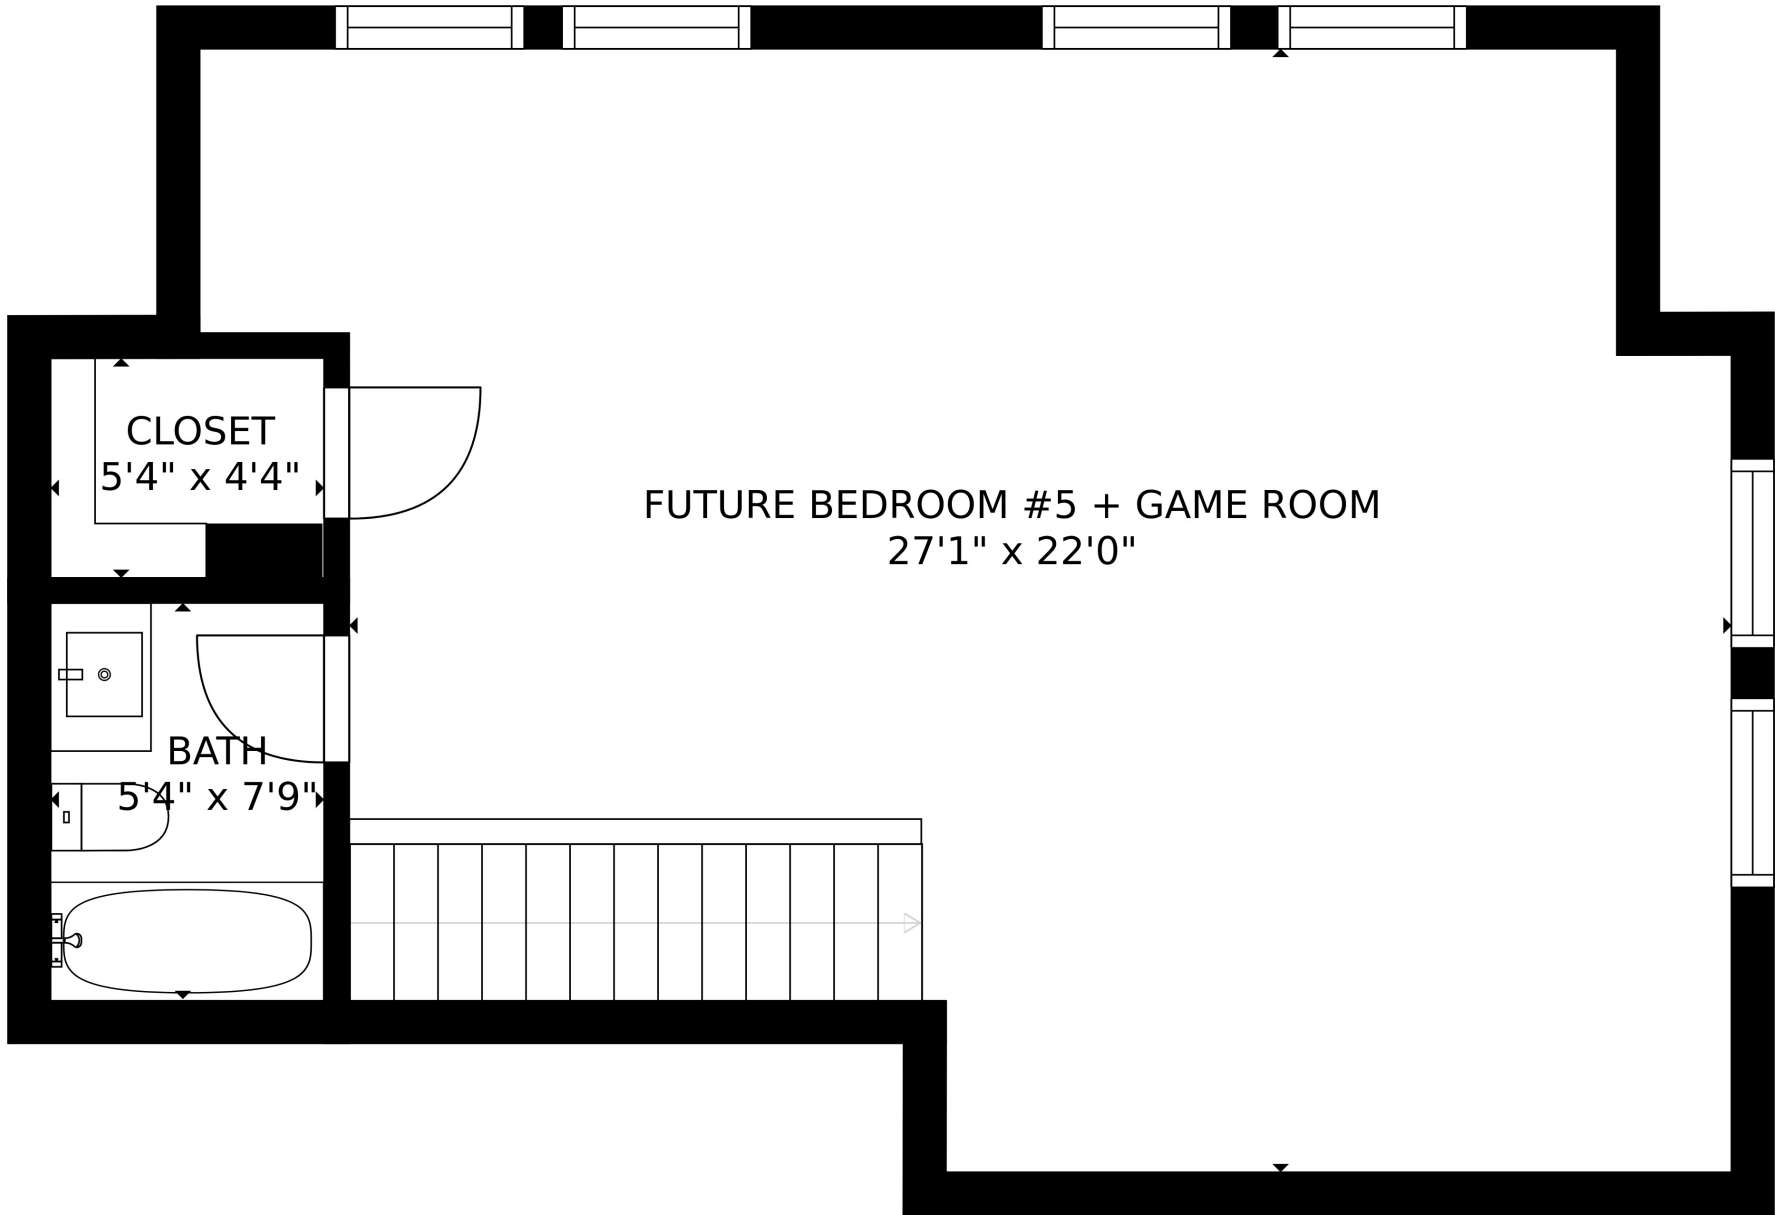

LYNETTE LEW
REALTOR

Better Homes
and Gardens
REAL ESTATE | GARY GREENE

SIZES AND DIMENSIONS ARE APPROXIMATE, ACTUAL MAY VARY.