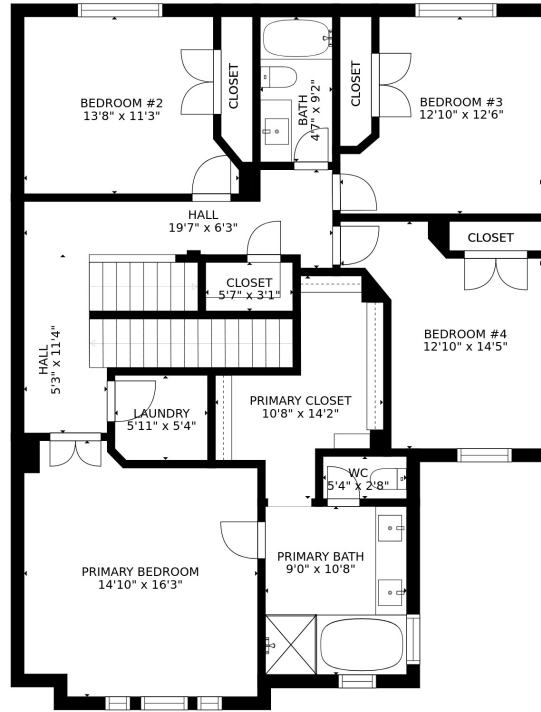

PAVERED PATIO
11'2" x 11'1"

FLOOR 1

FLOOR 2

FLOOR 3

LYNETTE LEW
REALTOR

Better Homes
GARY GREENE

SIZES AND DIMENSIONS ARE APPROXIMATE, ACTUAL MAY VARY.

PAVERED PATIO
11'2" x 11'1"