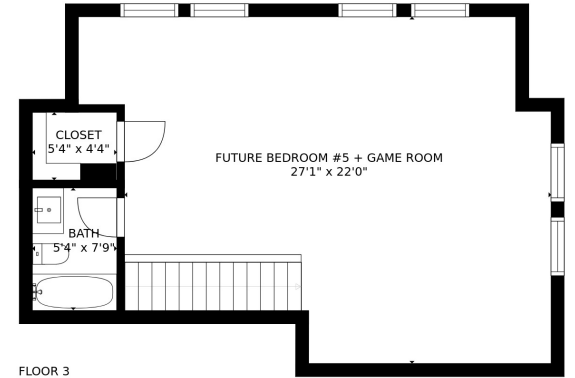

PAVERED PATIO
11'2" x 11'1"

FLOOR 1

FLOOR 2

FLOOR 3

LYNETTE LEW
REALTOR

Better Homes
GARY GREENE

SIZES AND DIMENSIONS ARE APPROXIMATE, ACTUAL MAY VARY.

PAVERED PATIO
11'2" x 11'1"