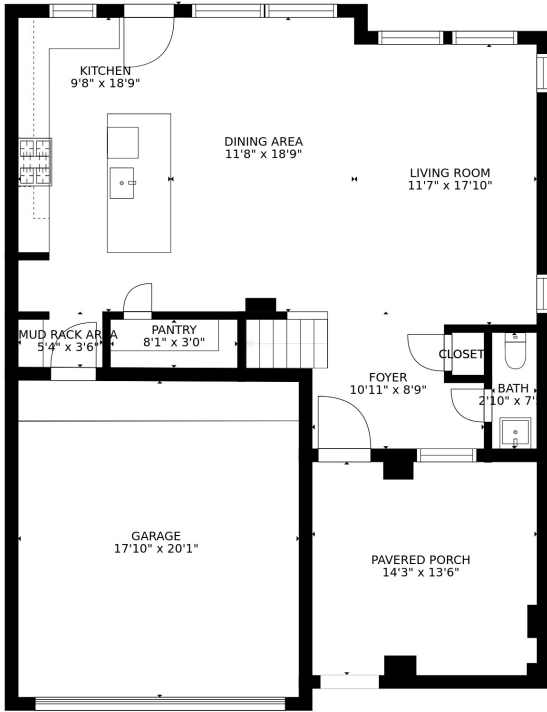

PAVERED PATIO
11'2" x 11'1"

FLOOR 1

FLOOR 2

FLOOR 3

LYNETTE LEW
REALTOR

Better Homes
GARY GREENE

SIZES AND DIMENSIONS ARE APPROXIMATE, ACTUAL MAY VARY.

PAVERED PATIO
11'2" x 11'1"