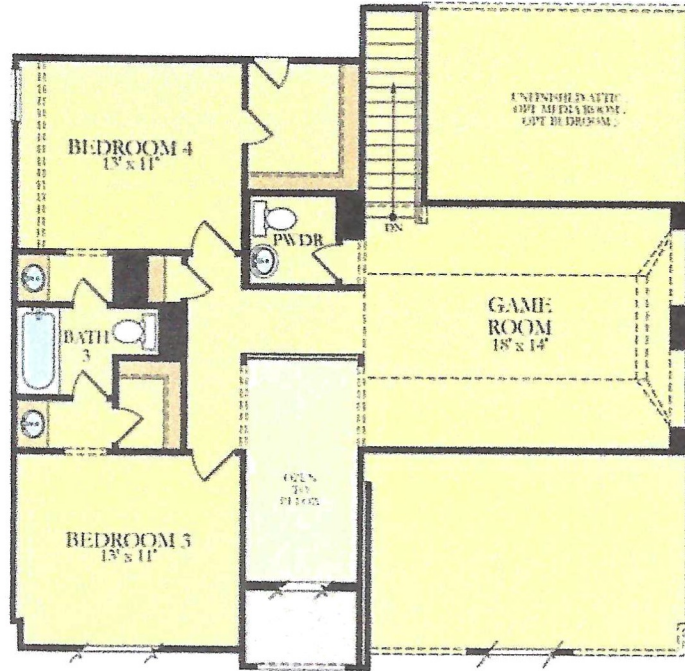

4514 Shallow Ember Drive, Spring, Texas 77386  
MLS Number: 40049960

4514 Shallow Ember Drive, Spring, Texas 77386  
MLS Number: 40049960

4514 Shallow Ember Drive, Spring, Texas 77386  
MLS Number: 40049960