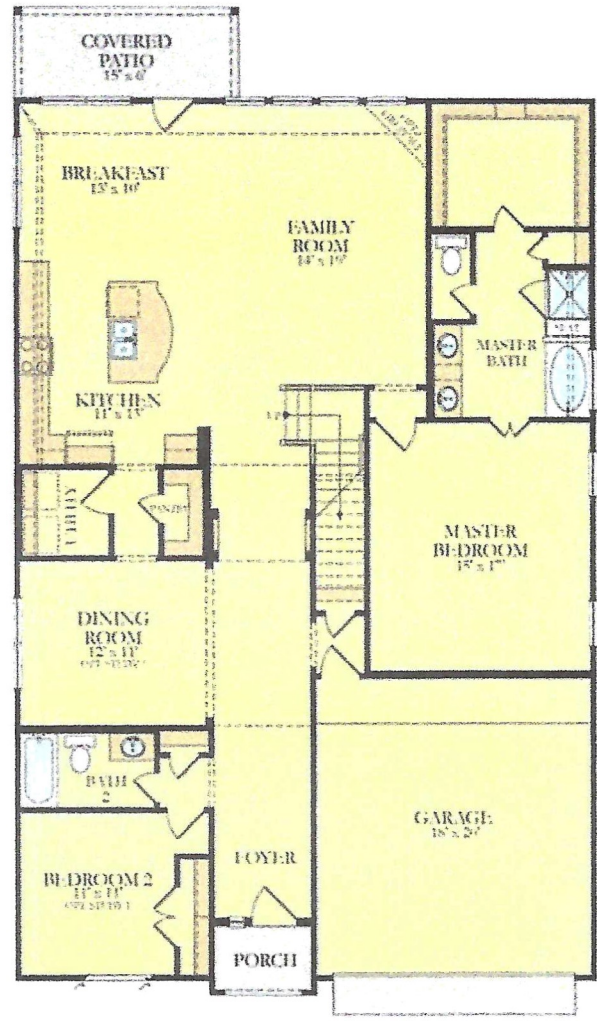

4514 Shallow Ember Drive, Spring, Texas 77386  
MLS Number: 40049960

4514 Shallow Ember Drive, Spring, Texas 77386  
MLS Number: 40049960

4514 Shallow Ember Drive, Spring, Texas 77386  
MLS Number: 40049960