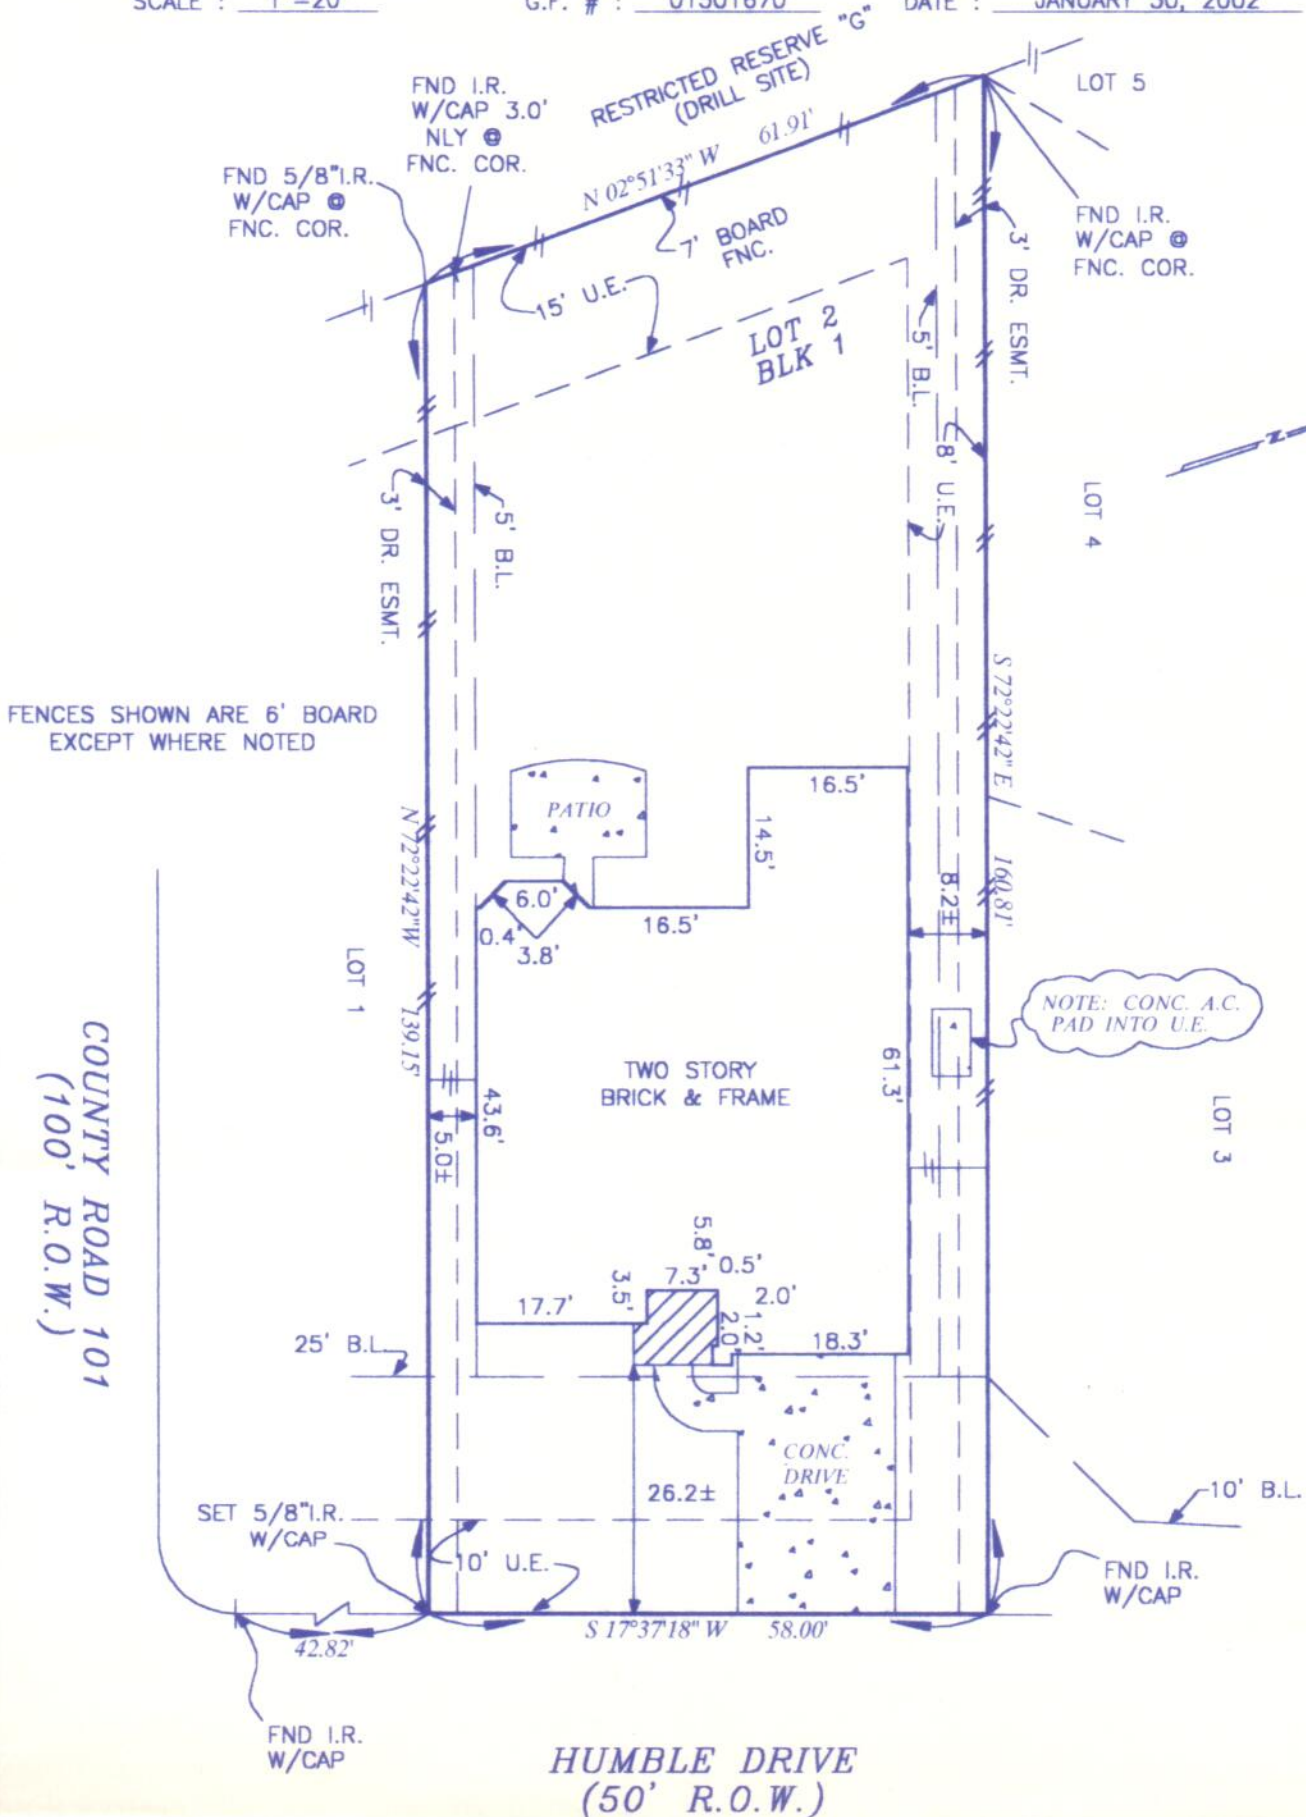

P.O. BOX 7238, 2245 PASADENA BLVD., PASADENA, TEXAS 77508-7238  
PHONE: (713) 475-8301

SCALE : 1"=20'

G.F. # : 01501670

REV: FEBRUARY 20, 2002  
DATE : JANUARY 30, 2002

FENCES SHOWN ARE 6' BOARD EXCEPT WHERE NOTED