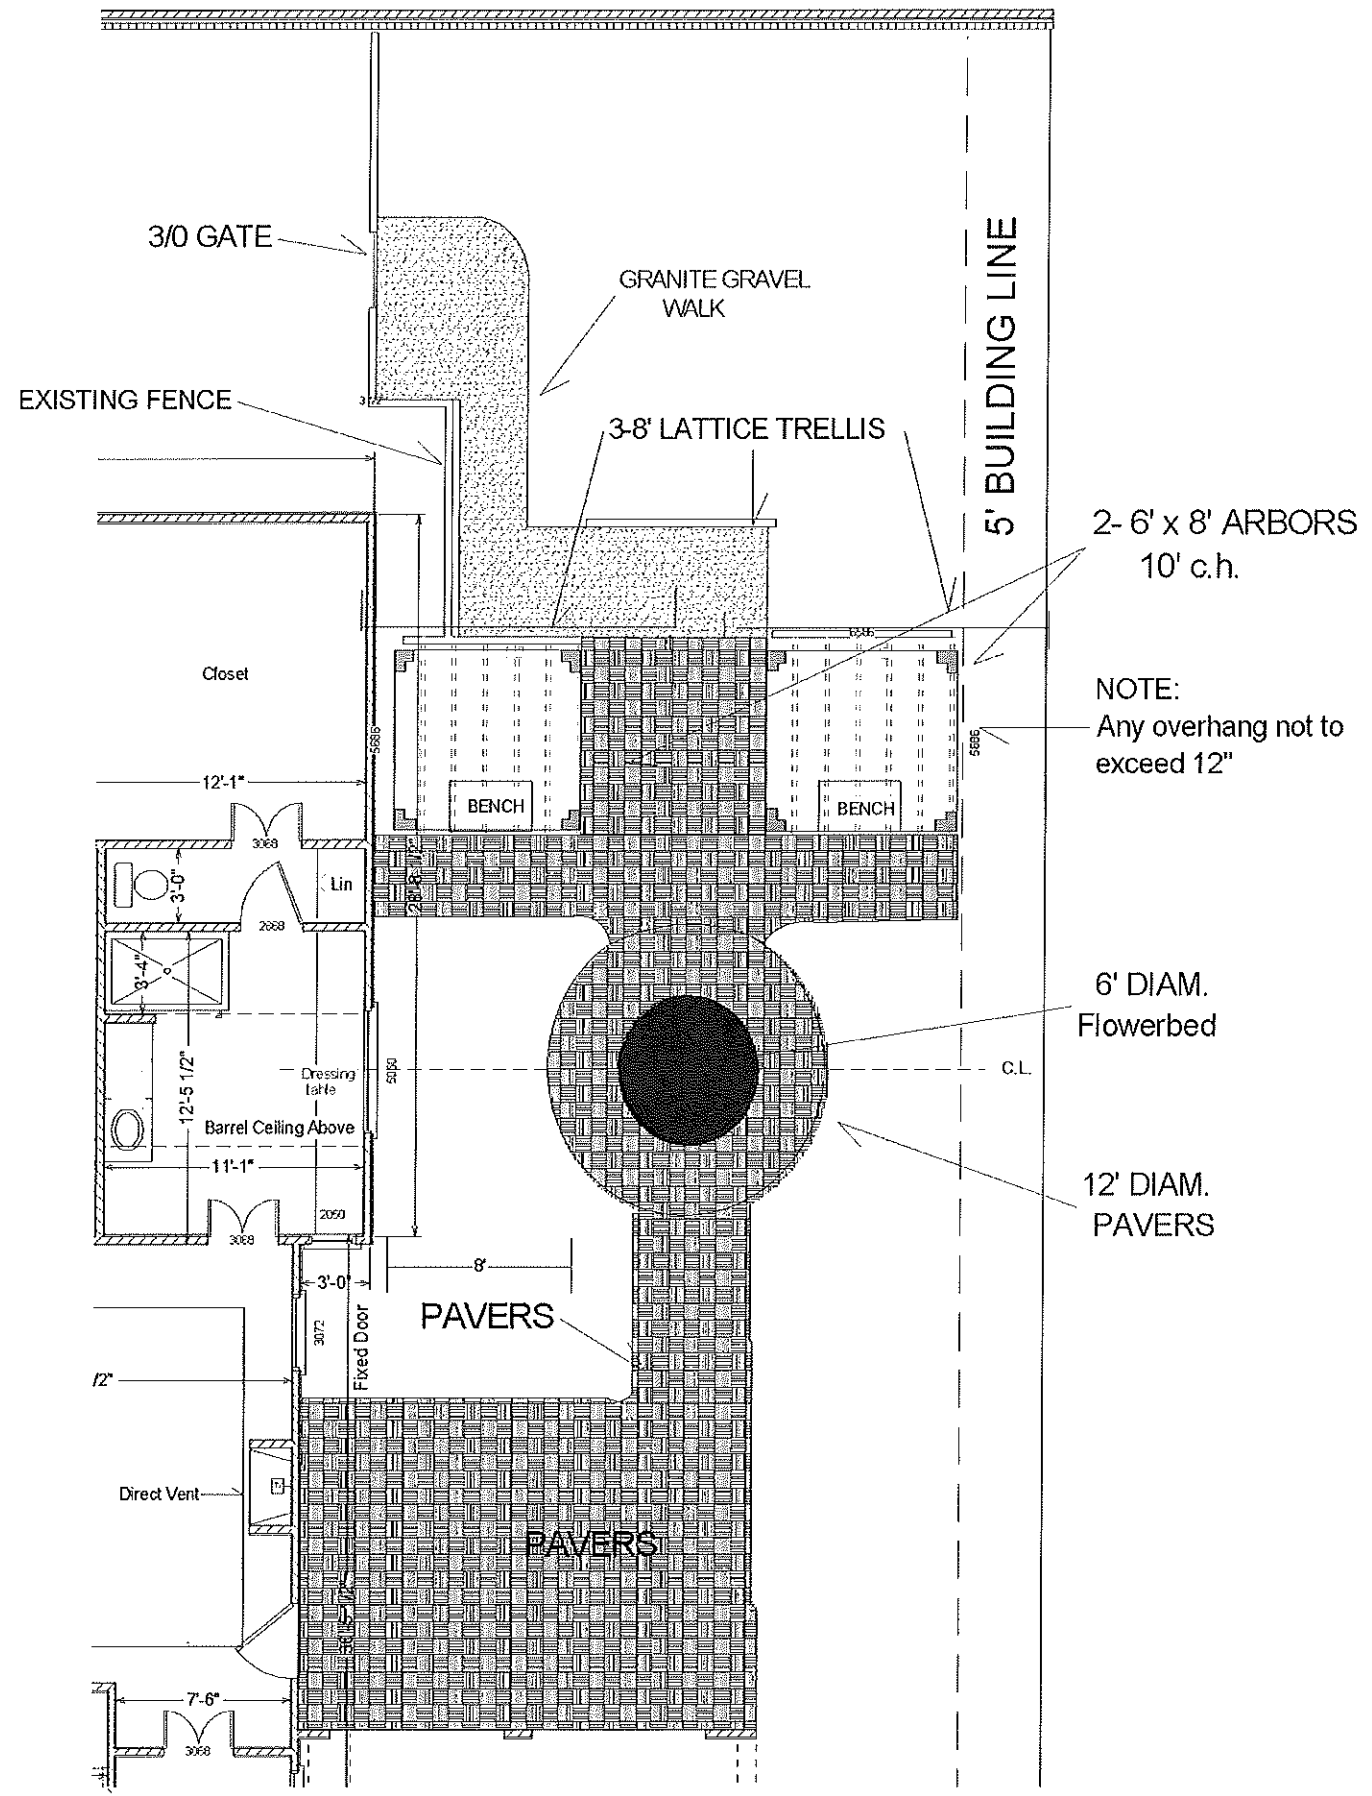

NOTE:
All smoke detectors to be hard wired
and interconnected w/ battery backup.

NEW SECOND FLOOR

LANDSCAPE PLAN

SIDE

Front

ARBORS

6110 Riverview
Houston