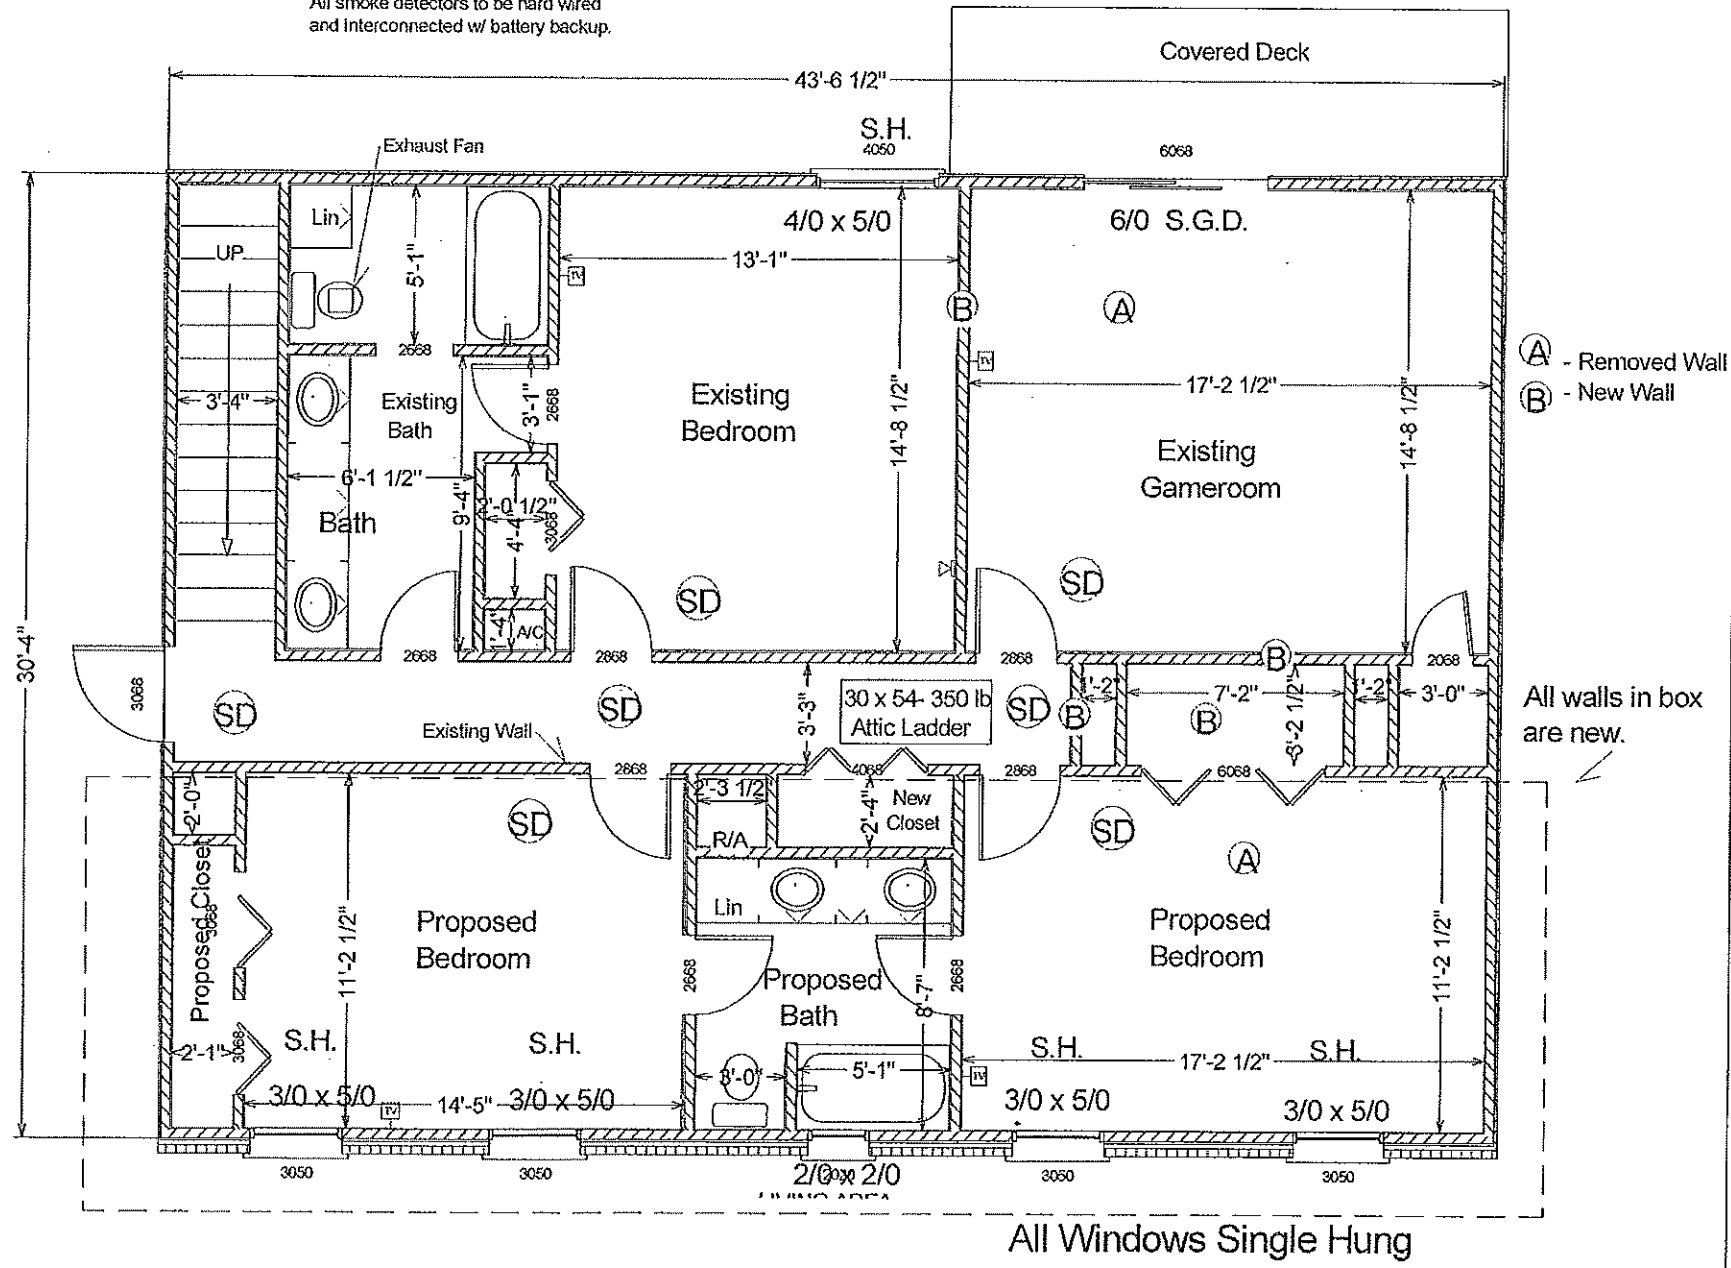

NOTE:
All smoke detectors to be hard wired
and interconnected w/ battery backup.

NEW SECOND FLOOR

LANDSCAPE PLAN

SIDE

Front

ARBORS

6110 Riverview
Houston