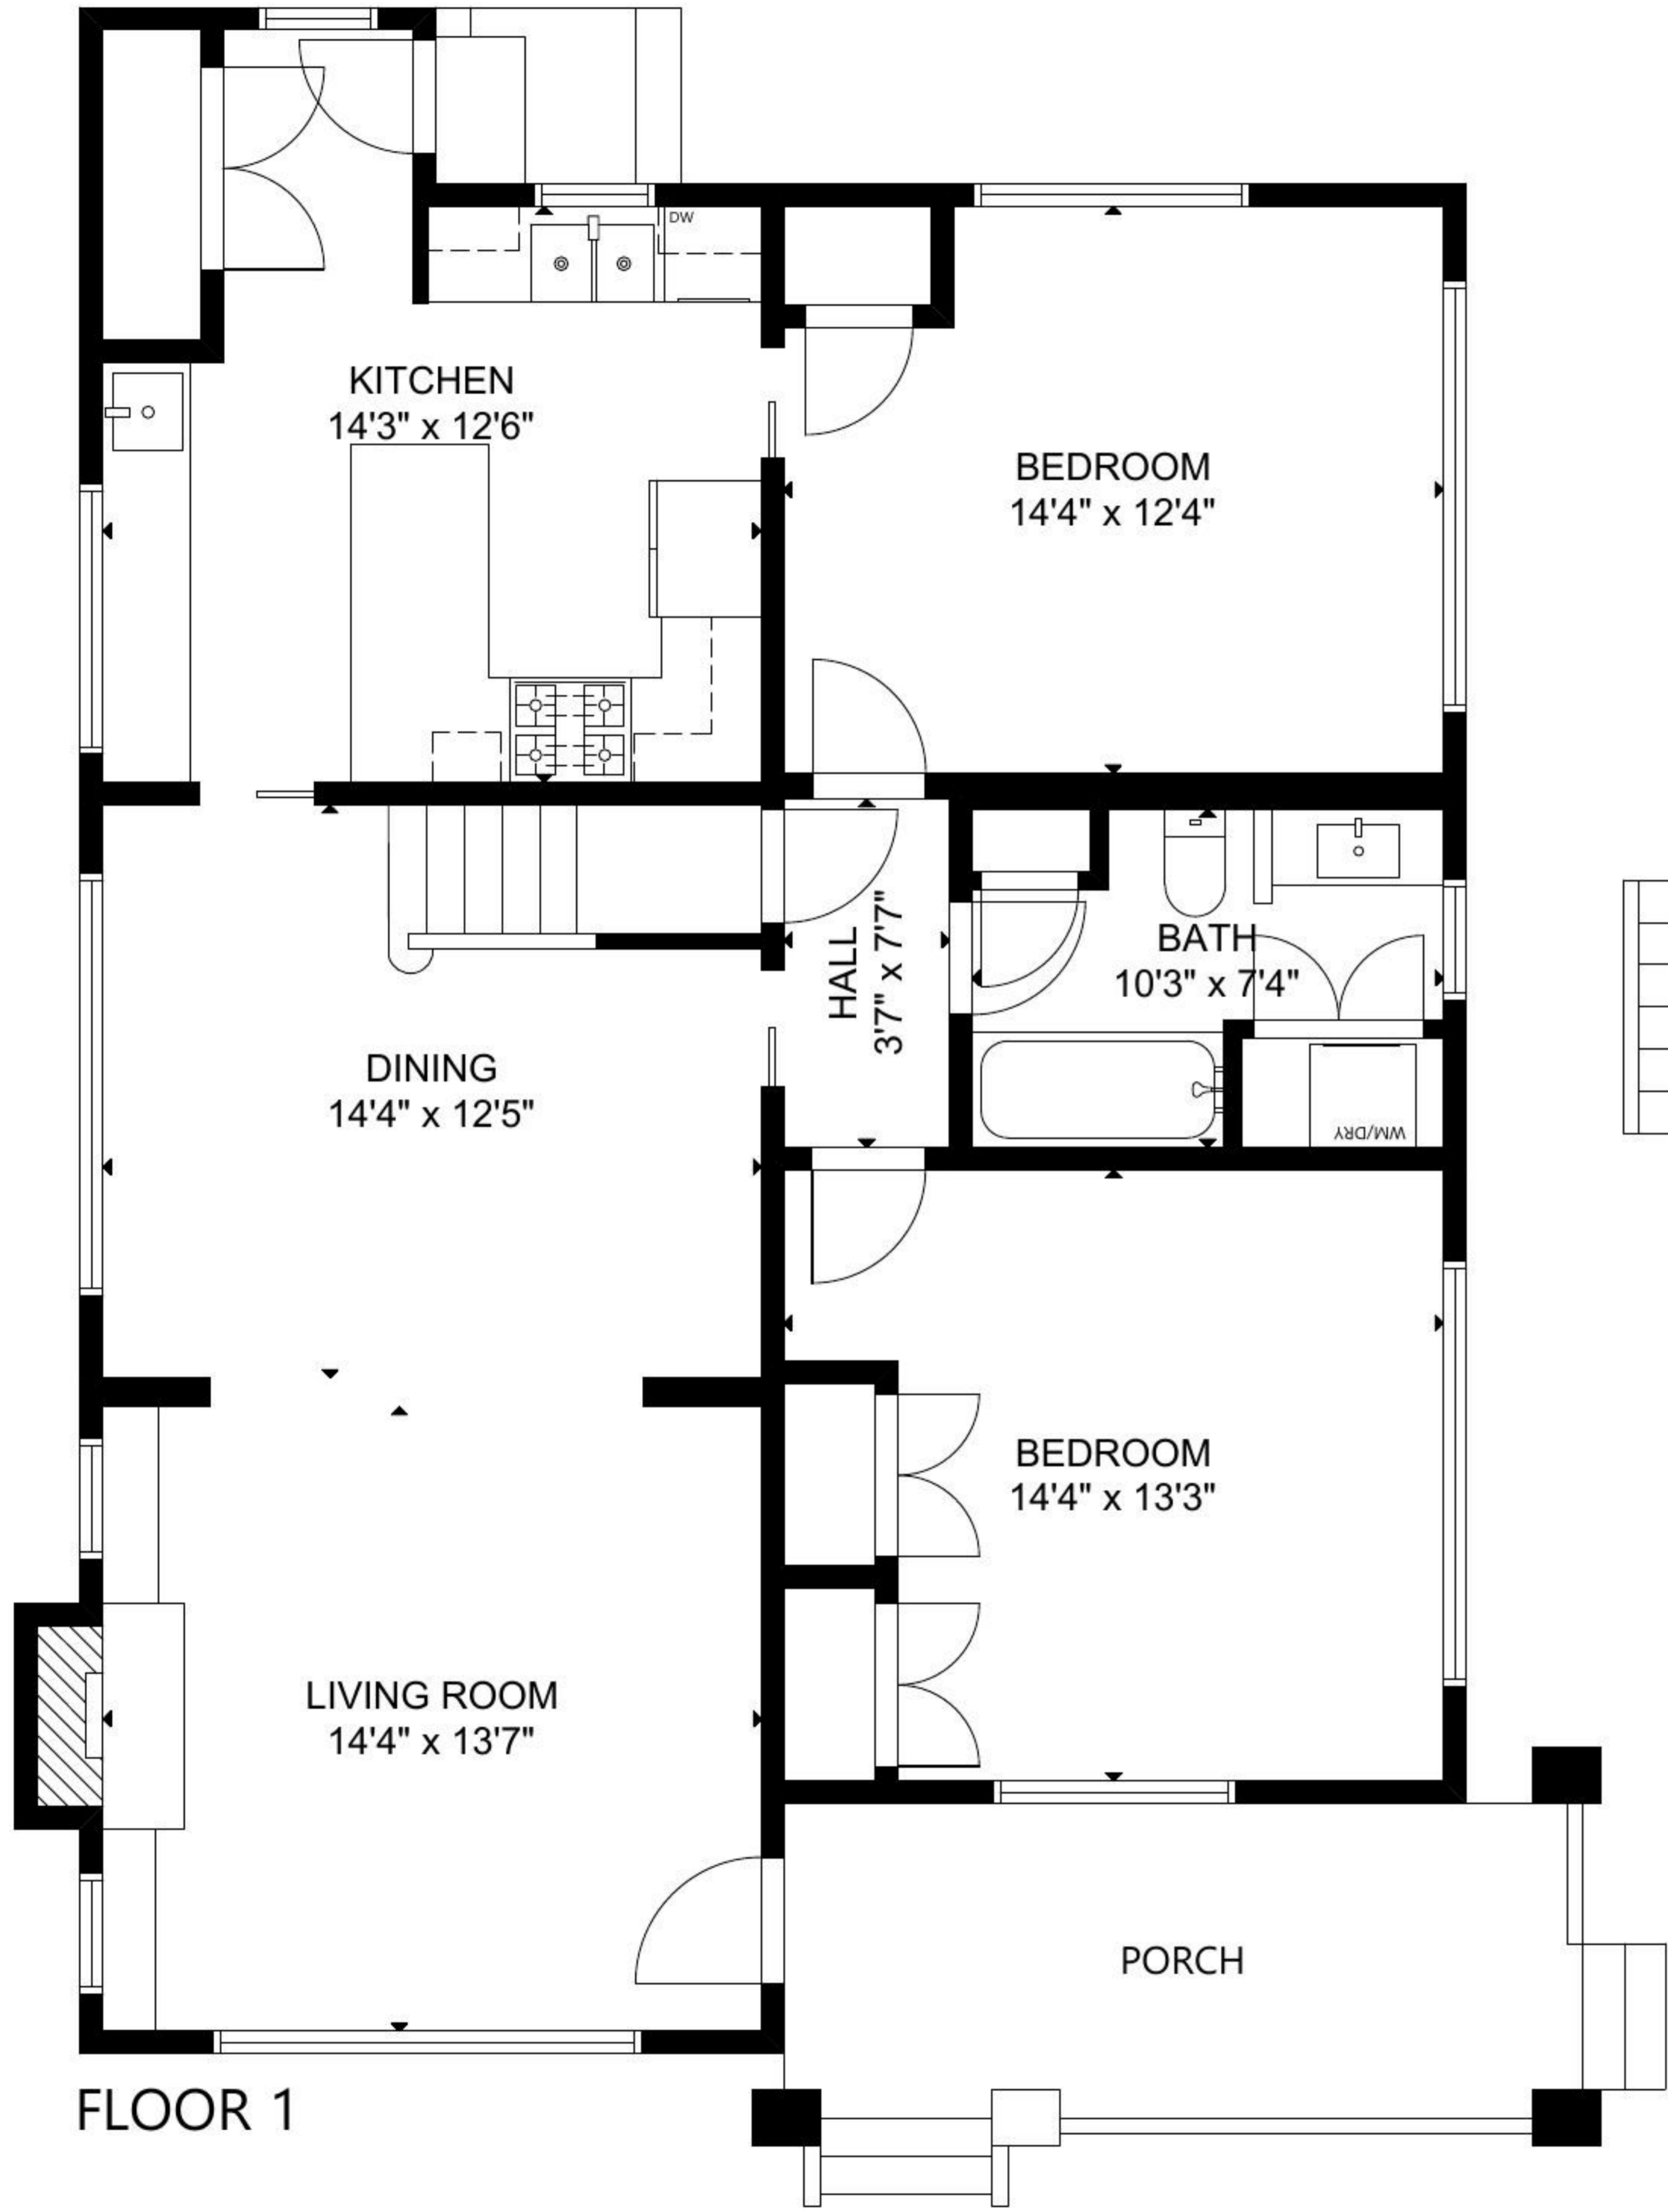

# 723 Key St Houston TX 77009

GROSS INTERNAL AREA  
 TOTAL: 1,609 sq ft  
 FLOOR 1: 1,105 sq ft, FLOOR 2: 504 sq ft  
 EXCLUDED AREA: FLOOR 1 (GARAGE APARTMENT): 369 sq ft, FLOOR 2 (GARAGE APARTMENT): 395 sq ft  
 SIZE AND DIMENSIONS ARE APPROXIMATE, ACTUAL MAY VARY.