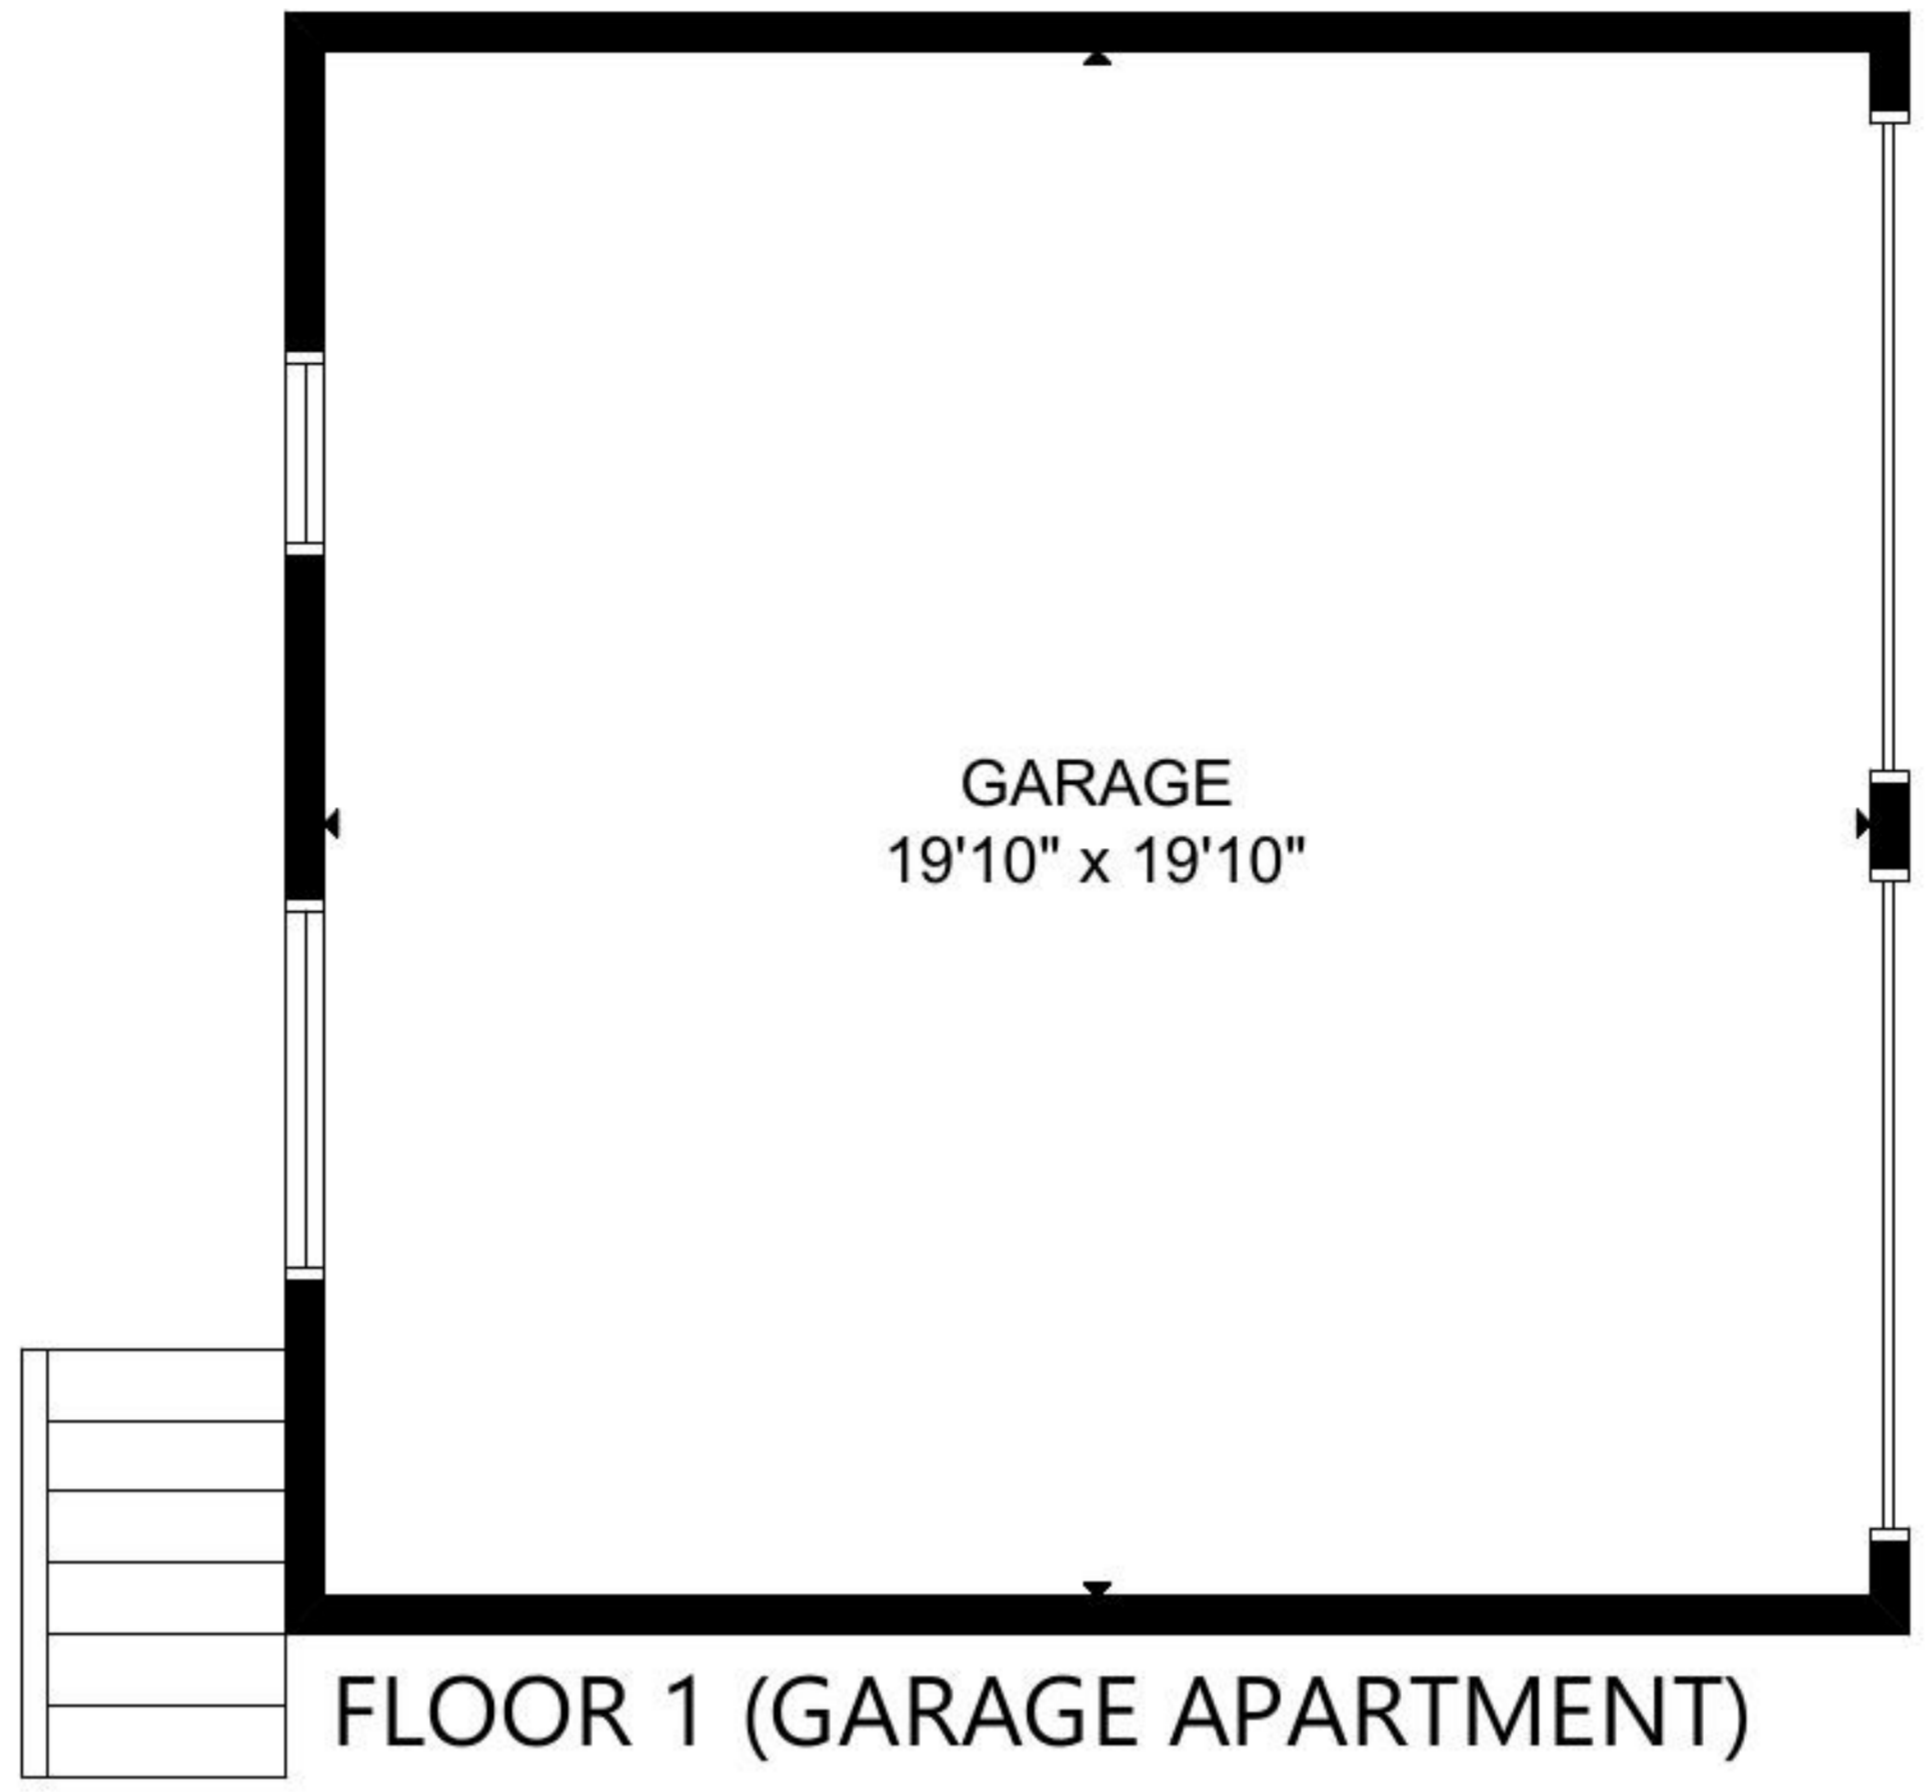

# 723 Key St Houston TX 77009

GROSS INTERNAL AREA  
 TOTAL: 1,609 sq ft  
 FLOOR 1: 1,105 sq ft, FLOOR 2: 504 sq ft  
 EXCLUDED AREA: FLOOR 1 (GARAGE APARTMENT): 369 sq ft, FLOOR 2 (GARAGE APARTMENT): 395 sq ft  
 SIZE AND DIMENSIONS ARE APPROXIMATE, ACTUAL MAY VARY.