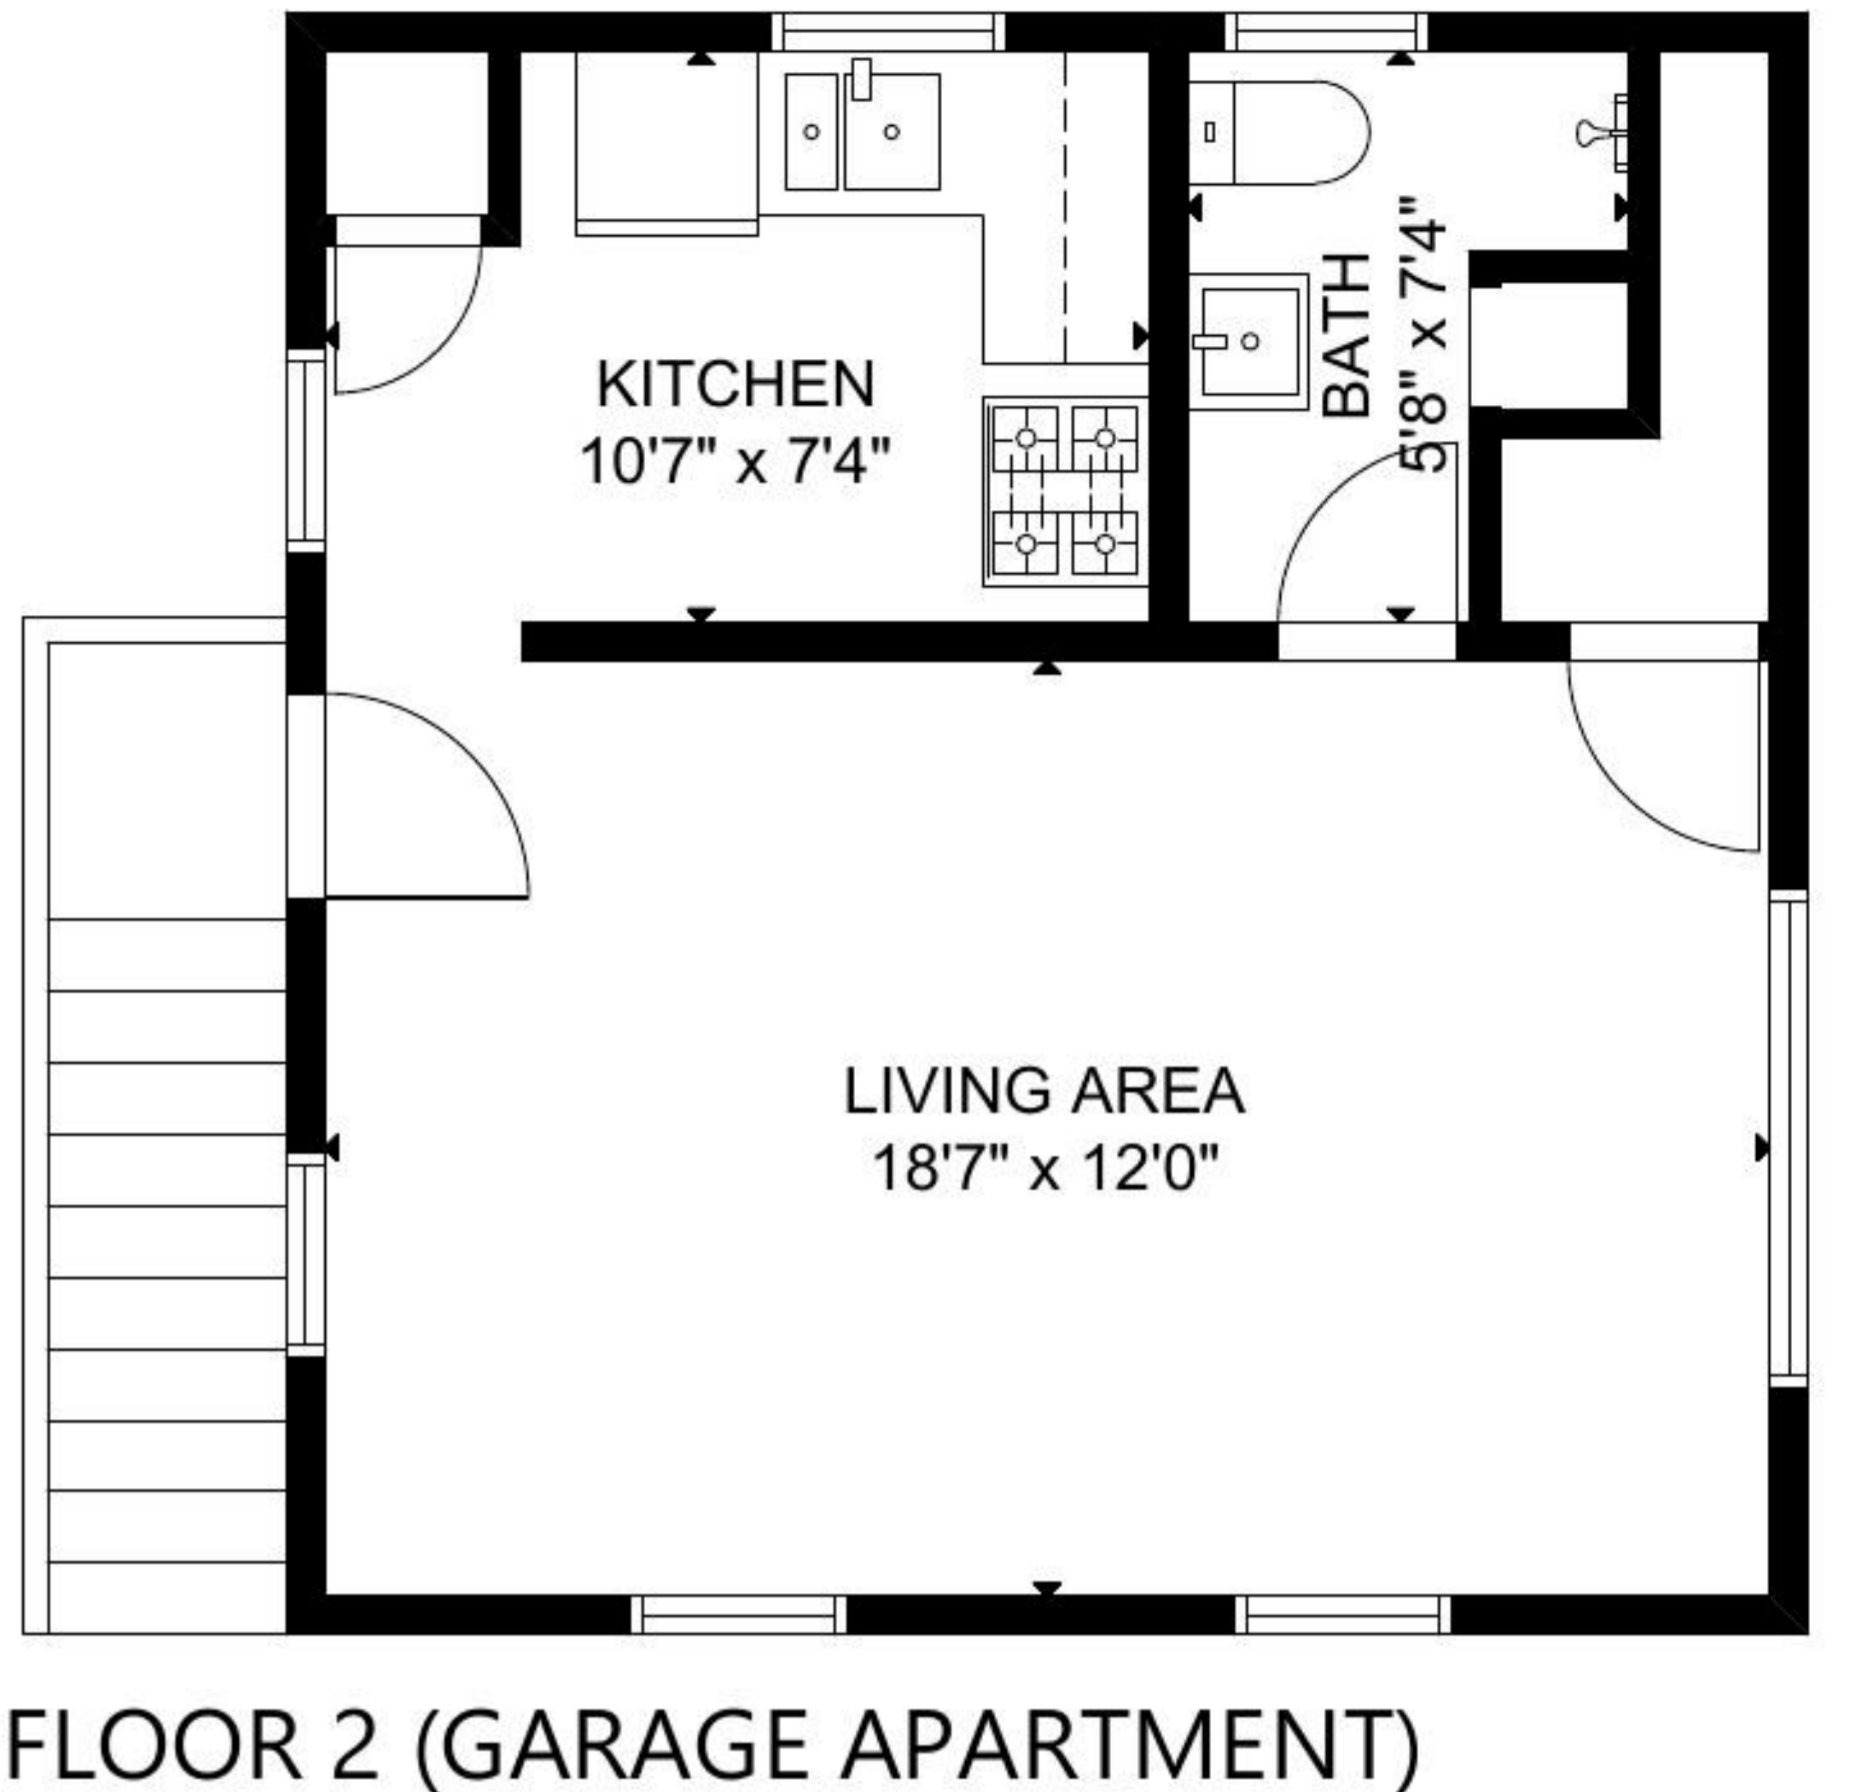

# 723 Key St Houston TX 77009

GROSS INTERNAL AREA  
 TOTAL: 1,609 sq ft  
 FLOOR 1: 1,105 sq ft, FLOOR 2: 504 sq ft  
 EXCLUDED AREA: FLOOR 1 (GARAGE APARTMENT): 369 sq ft, FLOOR 2 (GARAGE APARTMENT): 395 sq ft  
 SIZE AND DIMENSIONS ARE APPROXIMATE, ACTUAL MAY VARY.