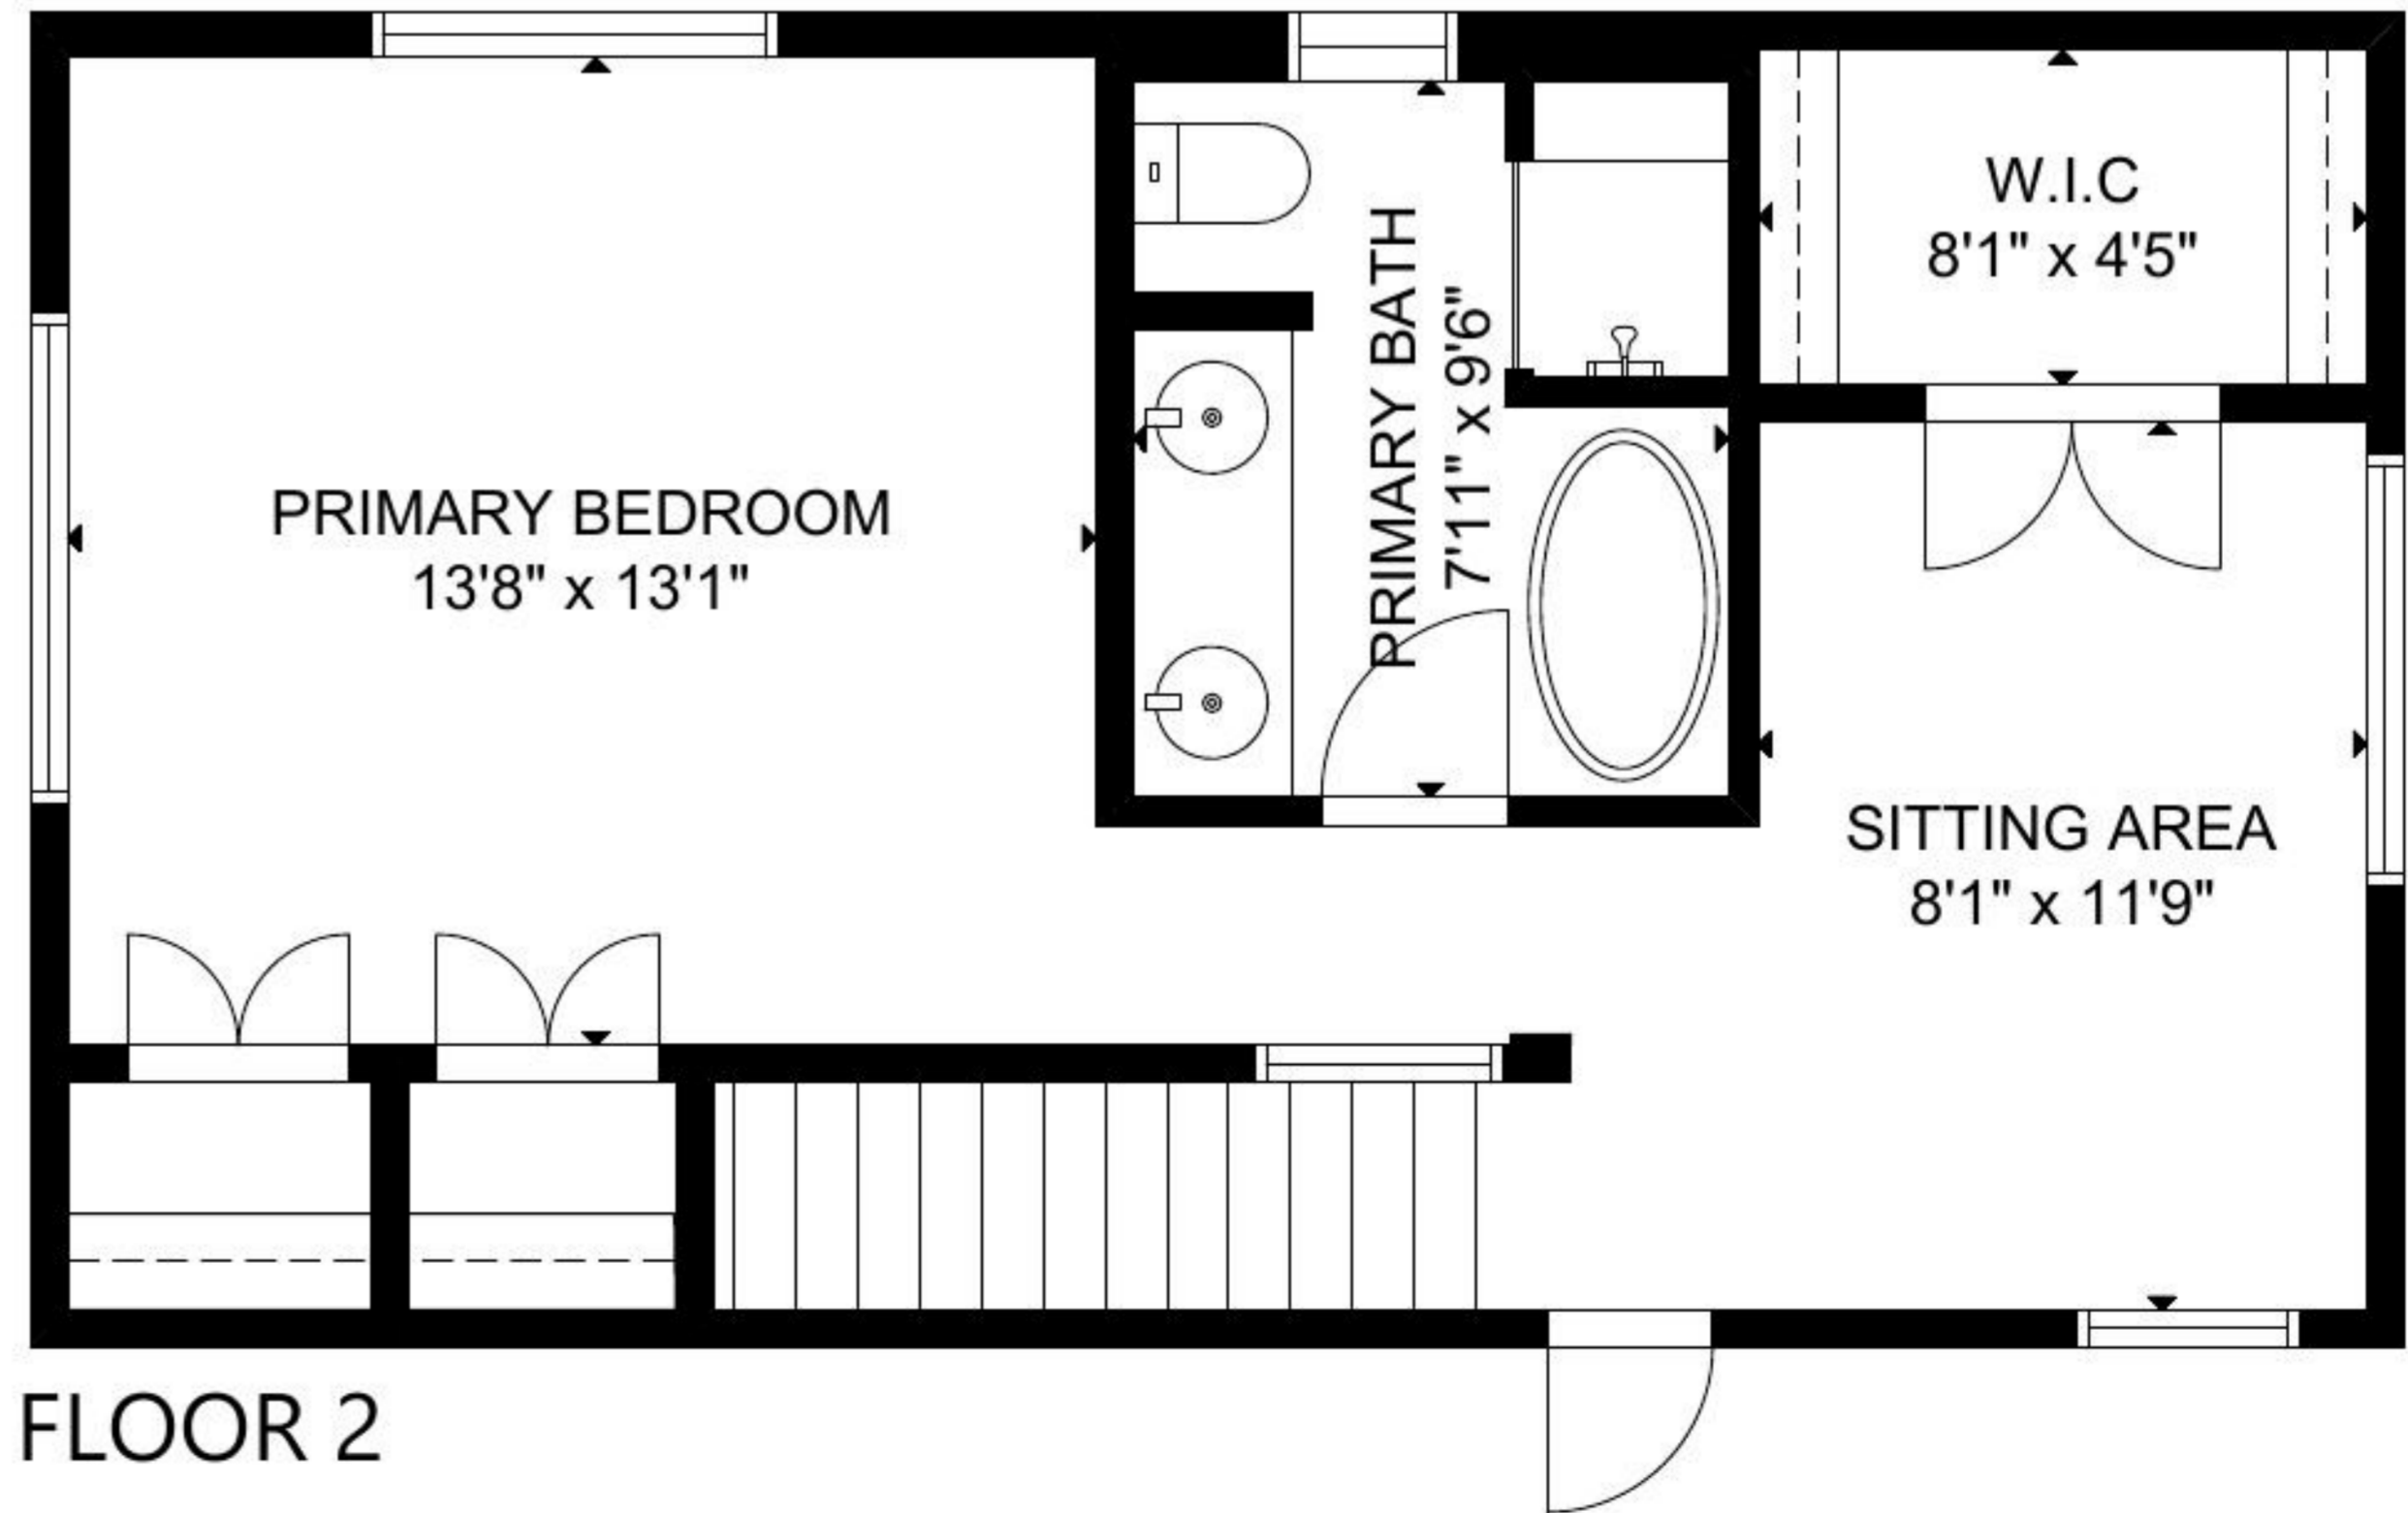

# 723 Key St Houston TX 77009

GROSS INTERNAL AREA  
 TOTAL: 1,609 sq ft  
 FLOOR 1: 1,105 sq ft, FLOOR 2: 504 sq ft  
 EXCLUDED AREA: FLOOR 1 (GARAGE APARTMENT): 369 sq ft, FLOOR 2 (GARAGE APARTMENT): 395 sq ft  
 SIZE AND DIMENSIONS ARE APPROXIMATE, ACTUAL MAY VARY.