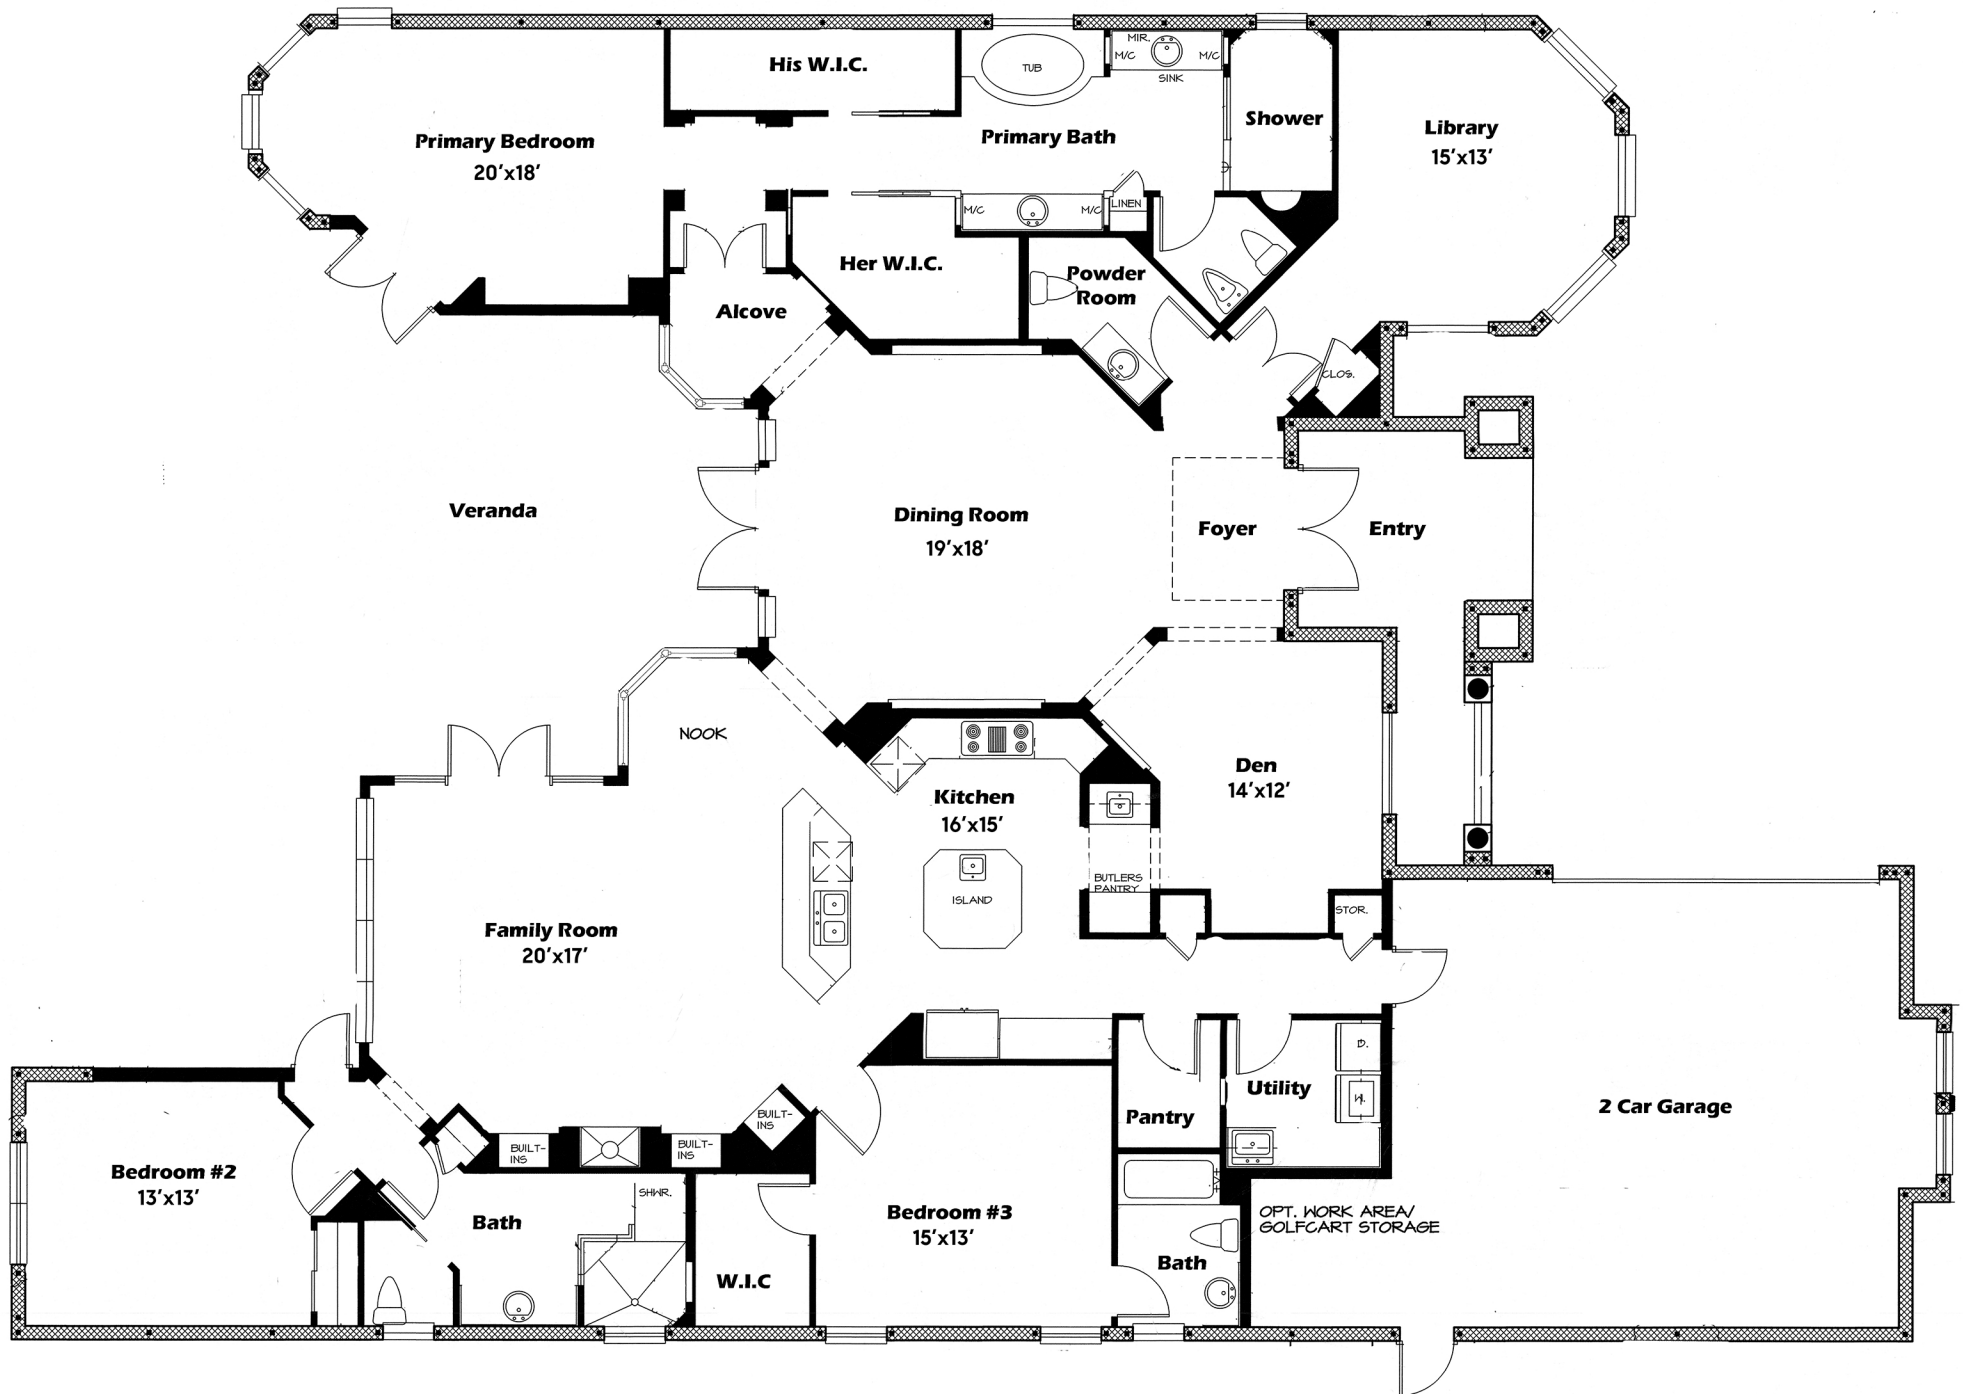

# Floor Plan 27406 Sgt Taylor Memorial

\*room measurements are all rounded estimates