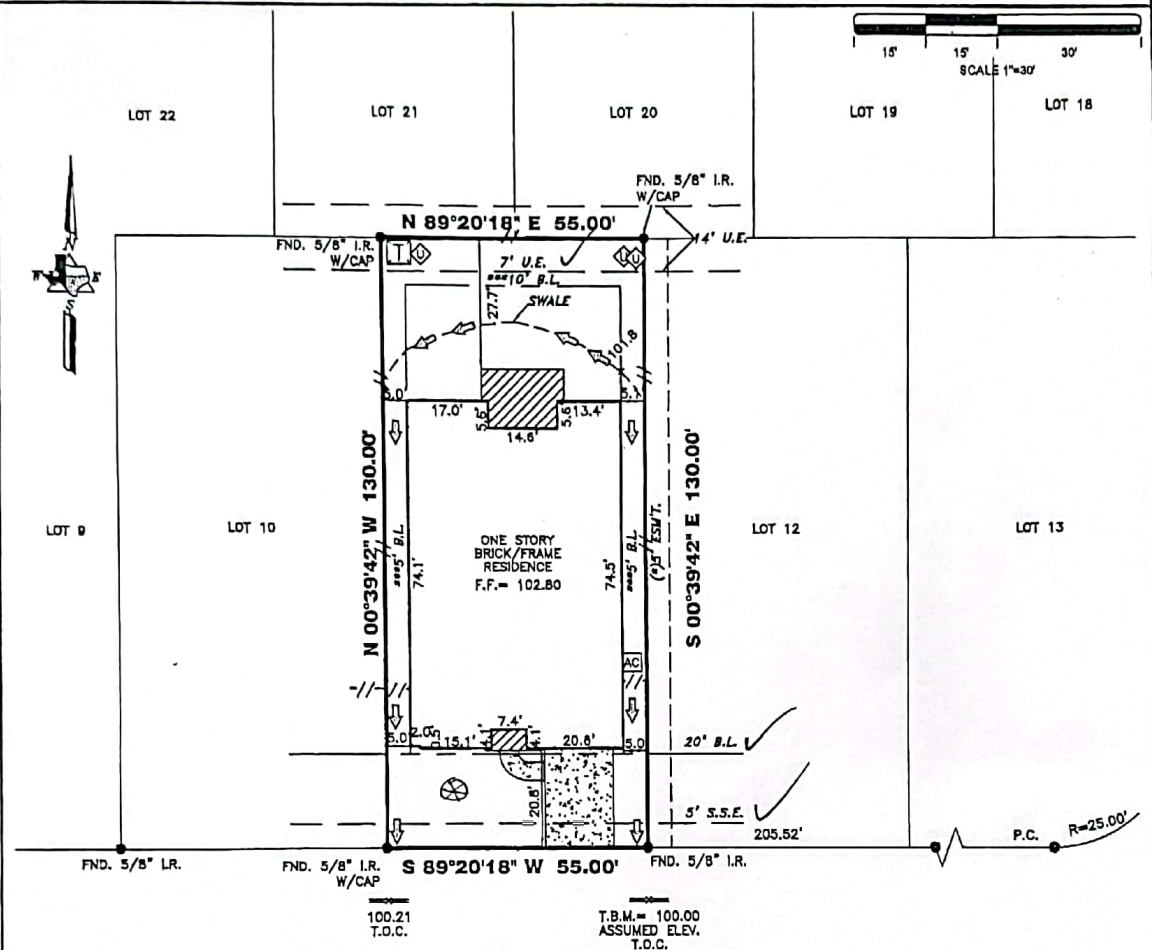

LEGEND

★ CITY ORDINANCES	I.R. = IRON ROD	FND. = FOUND	M.U.E. = MUNICIPAL UTILITY ESMT.	— I —	IRON FENCE							
★★ RESTRICTIVE COVENANTS	I.P. = IRON PIPE	FNC. = FENCE	S.S.E. = SANITARY SEWER ESMT.	— X —	WIRE FENCE							
★★★ BUILDER GUIDELINES	P.L. = PROPERTY LINE	P.U.E. = PUBLIC UTILITY ESMT.	W.L.E. = WATERLINE EASEMENT	— // —	WOOD FENCE							
( ) RECORD INFORMATION	U.E. = UTILITY EASEMENT	P.A.E. = PERMANENT ACCESS ESMT.	R.O.W. = RIGHT-OF-WAY	— O —	CHAIN LINK FENCE							
CONCRETE	COVERED	SOD	BRICK	AC PAD	ELEC. BOX	UTIL. PED.	MANHOLE	WATER METER	— - - -	EASEMENT LINE	— - - -	AERIAL EASEMENT (A.E.)

I HEREBY DECLARE THAT THE ELEVATIONS AND DRAINAGE PATTERNS SHOWN HEREON WERE DEVELOPED FROM A SURVEY OF THIS PROPERTY ACCURATELY DEPICT RELATIVE ELEVATIONS AS THEY EXISTED. THE RELATIVE ELEVATIONS AS DEPICTED, MAY CHANGE SUBSEQUENT TO THE DATE OF THIS SURVEY DUE TO ADDITION OR REMOVAL OF THE SOIL BY ACTS OF MAN; EROSION BY WIND OR WATER; OR OTHER FACTORS. THE HOMEOWNER MUST MAINTAIN THESE ELEVATIONS AND GRADES TO PROPERLY DRAIN THE WATER AWAY FROM THE HOME.

CROFT CREEK DRIVE (50' R.O.W.)

(*)5' ESMT. - 2018006475

FINAL LOT GRADE COMPLETE
NOTE: SOD IN FRONT YARD
SOD IN BACK YARD
SWALE IN BACK YARD

4327 CROFT CREEK DRIVE

PROPERTY INFORMATION

LOT 11 BLOCK 3

SUBDIVISION: ALLEGRO AT HARMONY SECTION 3

RECORDING INFO:
CABINET Z, SHEETS 4698-4702, MAP RECORDS, MONTGOMERY COUNTY, TEXAS

BORROWER:
HAROLD FRANKLIN ANDREW AND TERESA TRAN ANDREW

TITLE CO.
CHICAGO TITLE/EXECUTIVE TITLE CO., LTD.

G.F.# CTT18694708XBz G.F. DATE: 11-29-18

SURVEYED FOR:
PERRY HOMES, LLC