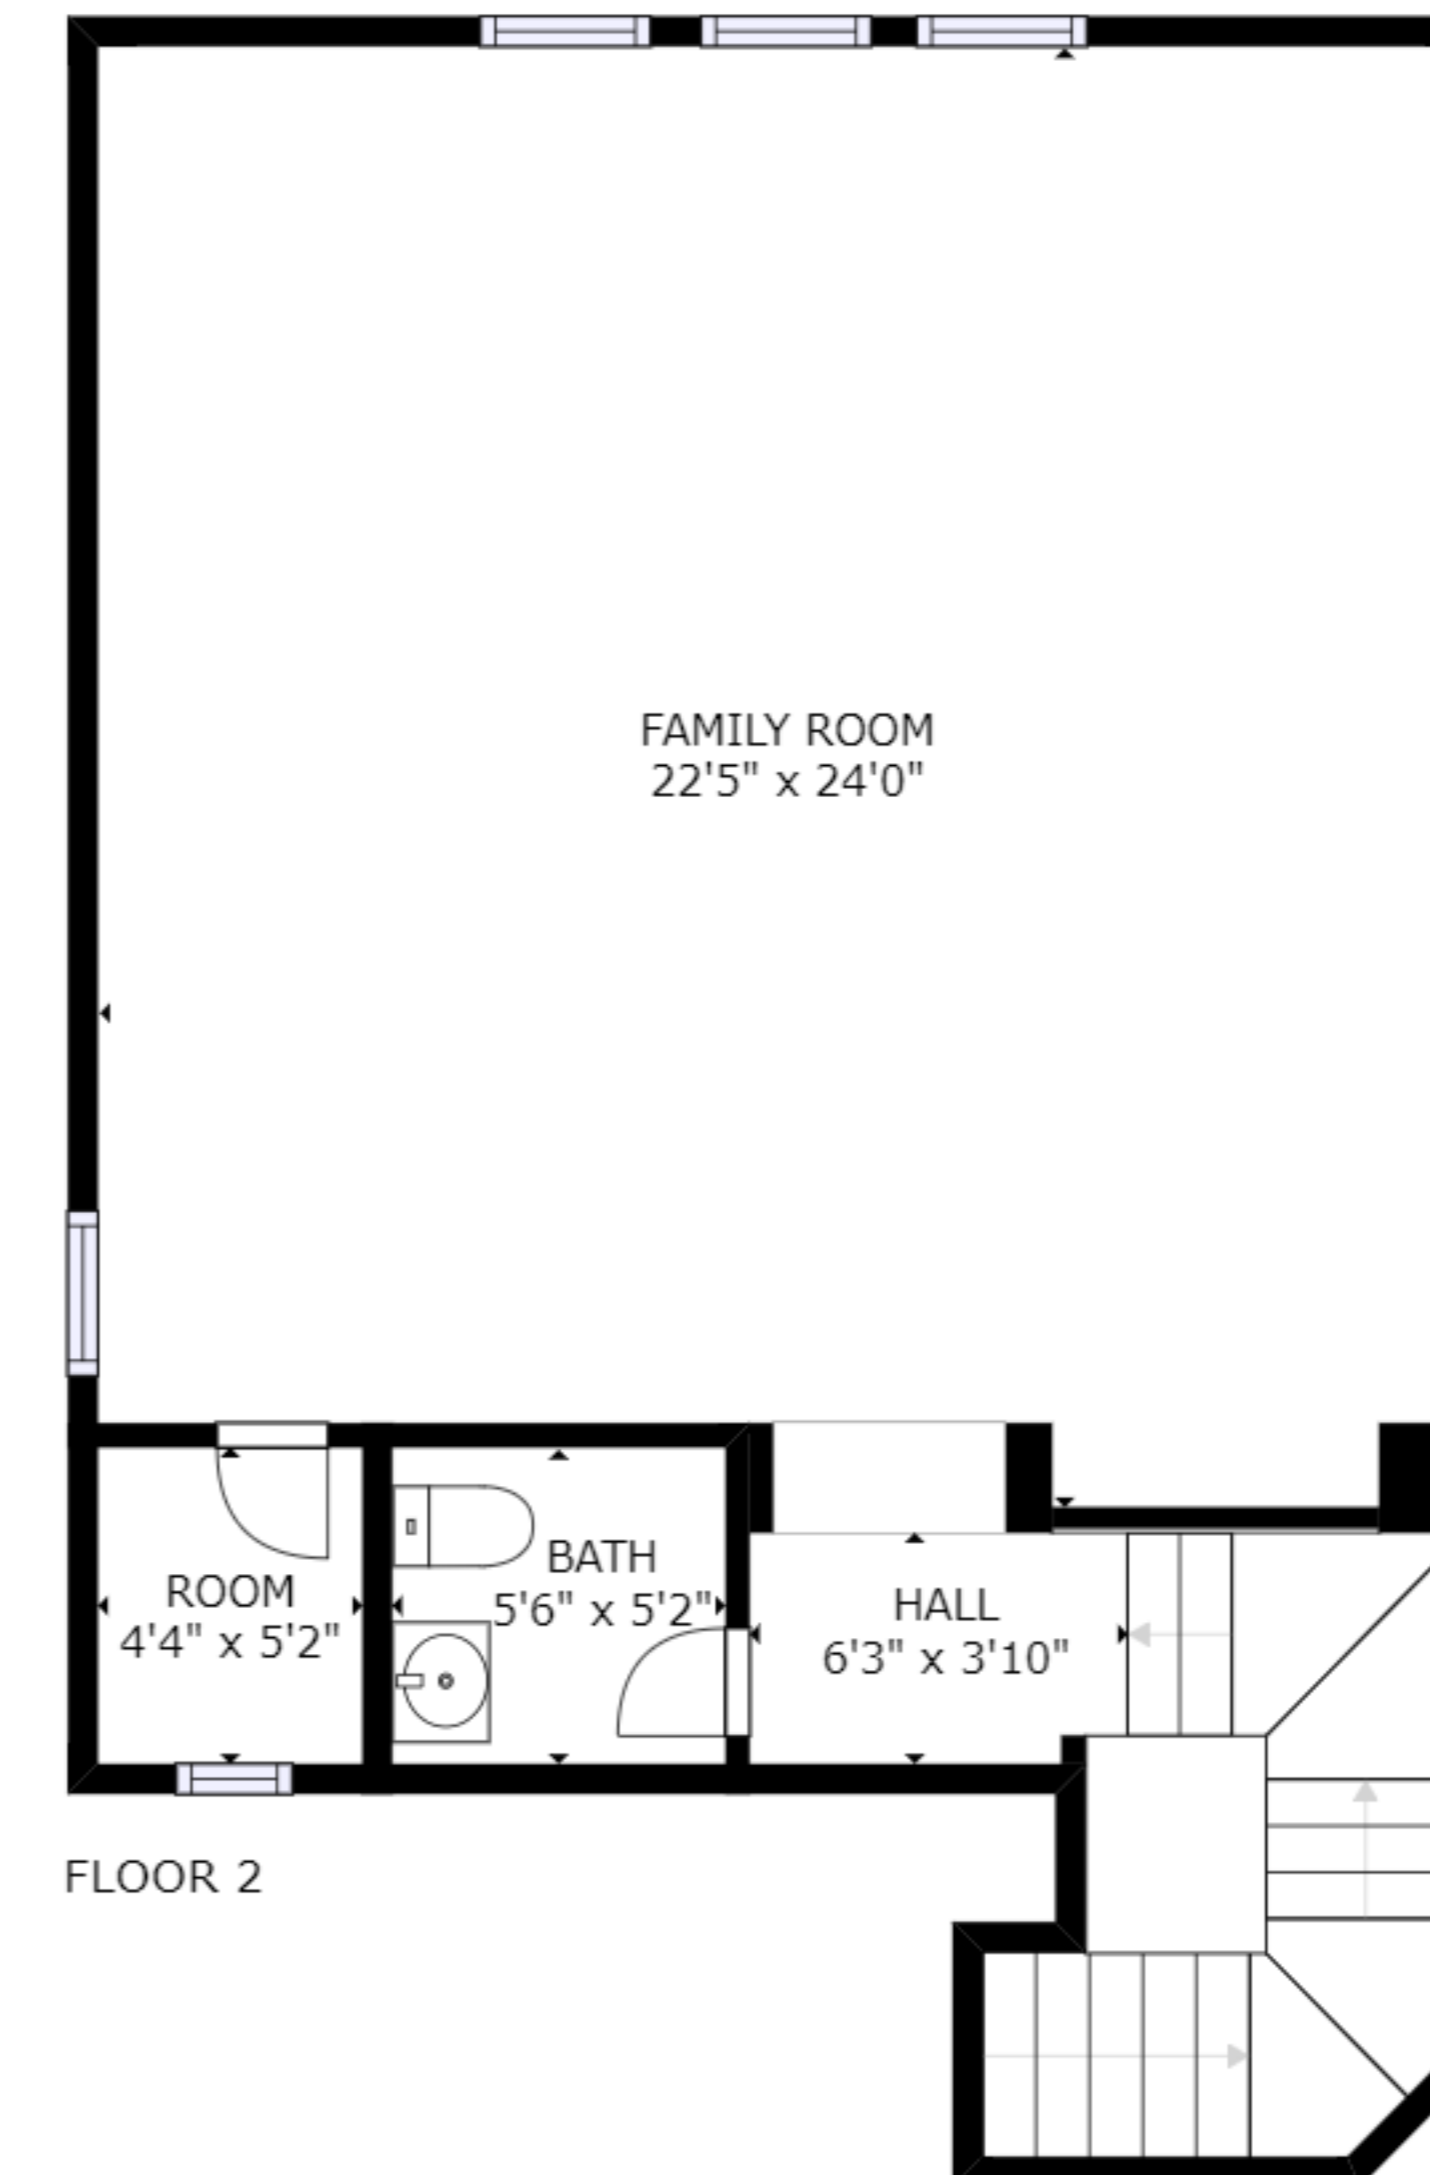

FLOOR 1

FLOOR 2

GROSS INTERNAL AREA  
 FLOOR 1: 1828 sq. ft, FLOOR 2: 677 sq. ft  
 TOTAL: 2505 sq. ft

SIZES AND DIMENSIONS ARE APPROXIMATE, ACTUAL MAY VARY.