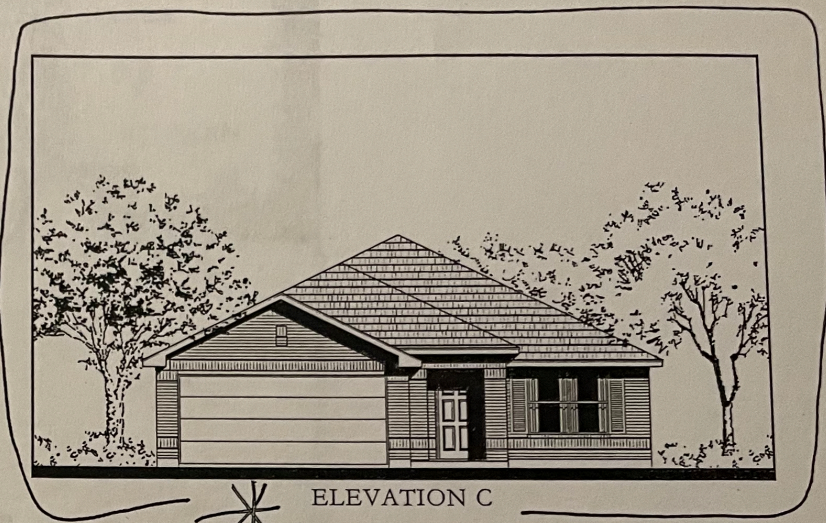

ELEVATION A

ELEVATION B

ELEVATION C

3815 Tammany Park

XMG

THE CLASSICS COLLECTION

ROCKWELL

139.1626

STANDARD FEATURES

1,626 SQUARE FEET

3 BEDROOMS

2 BATHS

FAMILY

LIVING

DINING

NOOK