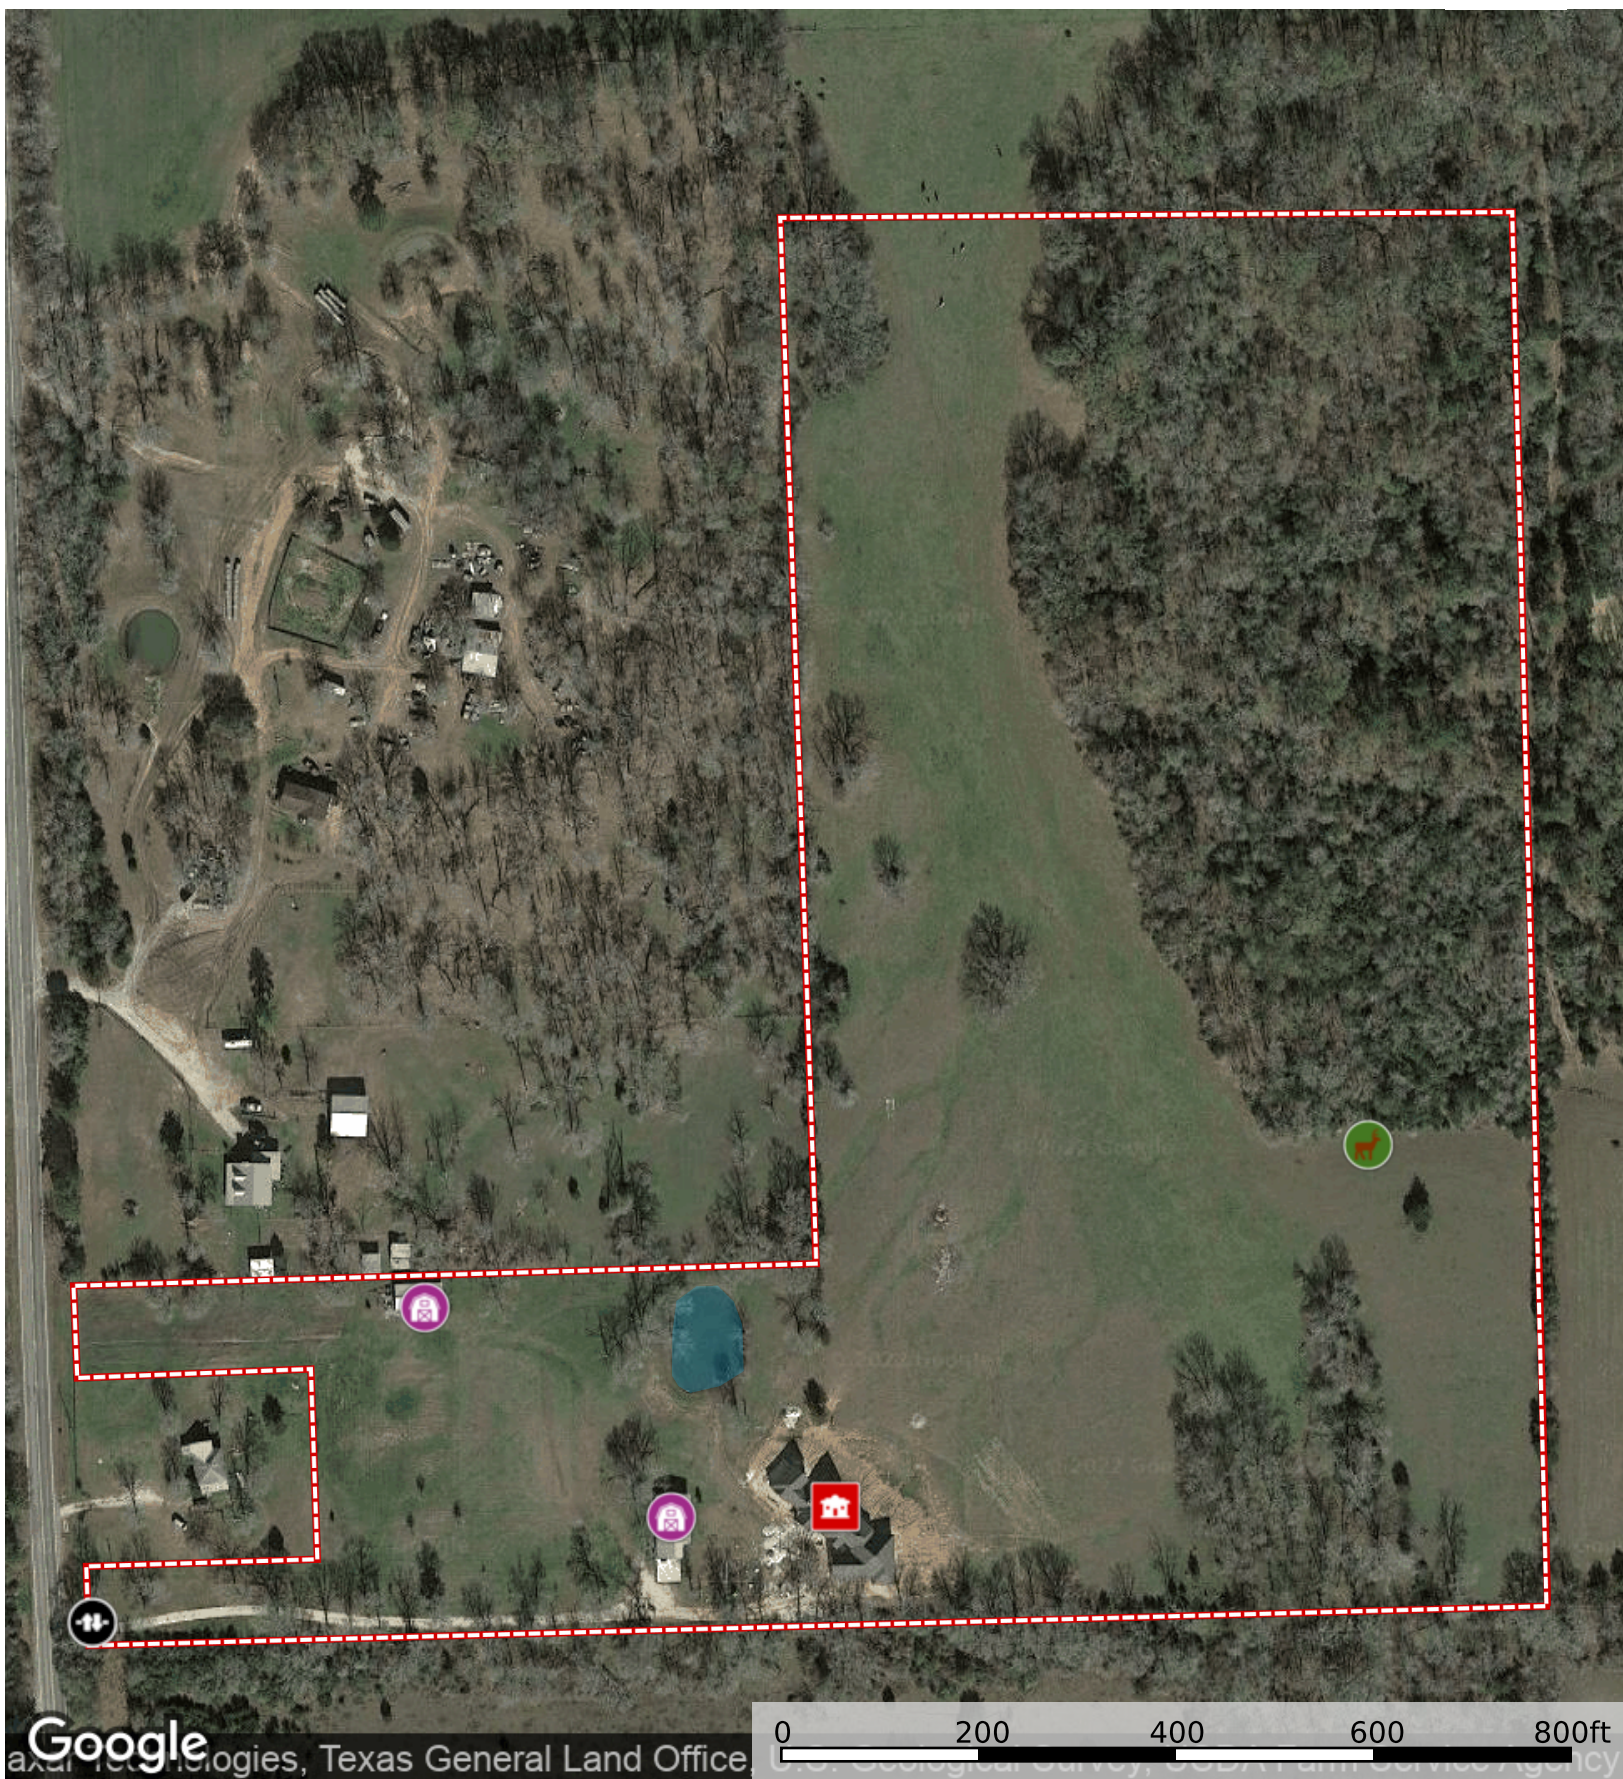

+/- 29.5 Acre Tract With House

Texas, 29.5 AC +/-

Google
axial technologies, Texas General Land Office

- Gate
- Barn
- Feeder
- Main House
- Pond / Tank
- Boundary